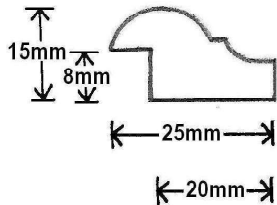

SOLID TIMBER MOULDINGS

Traditional Cornice

(3.6 m lengths Timber only)

Dentil Mould

2.4 Lengths MDF only

Raised Bolection

Flat Bolection

Glazing Bar Bead

SOLID TIMBER MOULDINGS

Classic Cornice

(3.6 m lengths Timber & MDF)

Contemporary Cornice

Lengths to order (timber only)

Colonial Skirting

(Timber Only)

Regal Cornice Mould

Lengths to order (timber only)