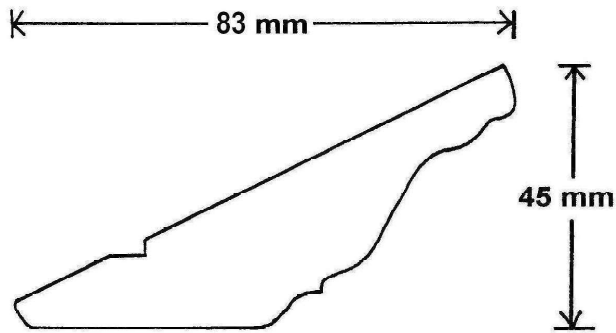

SOLID TIMBER MOULDINGS

Traditional Cornice

(3.6 m lengths Timber only)

Dentil Mould

2.4 Lengths MDF only

Raised Bolection

Flat Bolection

Glazing Bar Bead

SOLID TIMBER MOULDINGS

Classic Cornice

(3.6 m lengths Timber & MDF)

Contemporary Cornice

Lengths to order (timber only)

Colonial Skirting

(Timber Only)

Regal Cornice Mould

Lengths to order (timber only)