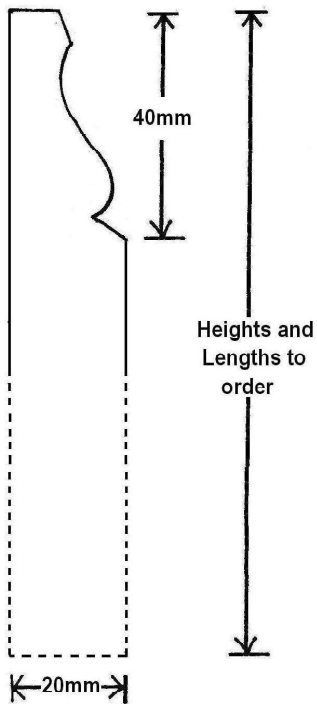

SOLID TIMBER MOULDINGS

Traditional Cornice

(3.6 m lengths Timber only)

Dentil Mould

2.4 Lengths MDF only

Raised Bolection

Flat Bolection

Glazing Bar Bead

SOLID TIMBER MOULDINGS

Classic Cornice

(3.6 m lengths Timber & MDF)

Contemporary Cornice

Lengths to order (timber only)

Colonial Skirting

(Timber Only)

Regal Cornice Mould

Lengths to order (timber only)