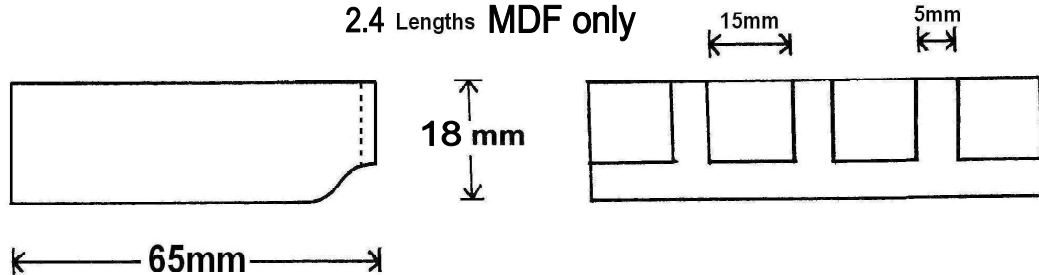

SOLID TIMBER MOULDINGS

Traditional Cornice

(3.6 m lengths Timber only)

Dentil Mould

2.4 Lengths MDF only

Raised Bolection

Flat Bolection

Glazing Bar Bead

SOLID TIMBER MOULDINGS

Classic Cornice

(3.6 m lengths Timber & MDF)

Contemporary Cornice

Lengths to order (timber only)

Colonial Skirting

(Timber Only)

Regal Cornice Mould

Lengths to order (timber only)