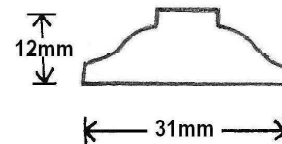

SOLID TIMBER MOULDINGS

Traditional Cornice

(3.6 m lengths Timber only)

Dentil Mould

2.4 Lengths MDF only

Raised Bolection

Flat Bolection

Glazing Bar Bead

SOLID TIMBER MOULDINGS

Classic Cornice

(3.6 m lengths Timber & MDF)

Contemporary Cornice

Lengths to order (timber only)

Colonial Skirting

(Timber Only)

Regal Cornice Mould

Lengths to order (timber only)