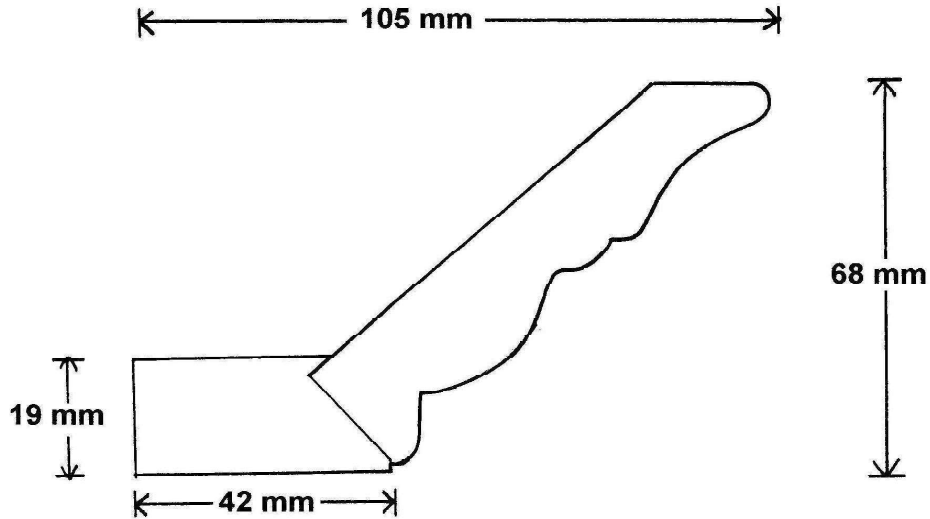

SOLID TIMBER MOULDINGS

Traditional Cornice

(3.6 m lengths Timber only)

Dentil Mould

2.4 Lengths MDF only

Raised Bolection

Flat Bolection

Glazing Bar Bead

SOLID TIMBER MOULDINGS

Classic Cornice

(3.6 m lengths Timber & MDF)

Contemporary Cornice

Lengths to order (timber only)

Colonial Skirting

(Timber Only)

Regal Cornice Mould

Lengths to order (timber only)