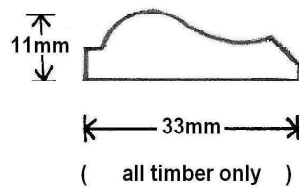

SOLID TIMBER MOULDINGS

Traditional Cornice

(3.6 m lengths Timber only)

Dentil Mould

2.4 Lengths MDF only

Raised Bolection

Flat Bolection

Glazing Bar Bead

SOLID TIMBER MOULDINGS

Classic Cornice

(3.6 m lengths Timber & MDF)

Contemporary Cornice

Lengths to order (timber only)

Colonial Skirting

(Timber Only)

Regal Cornice Mould

Lengths to order (timber only)