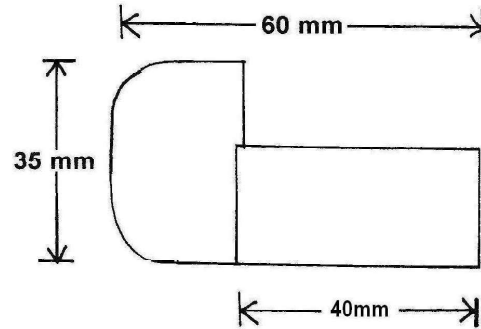

SOLID TIMBER MOULDINGS

Traditional Cornice

(3.6 m lengths Timber only)

Dentil Mould

2.4 Lengths MDF only

Raised Bolection

Flat Bolection

Glazing Bar Bead

SOLID TIMBER MOULDINGS

Classic Cornice

(3.6 m lengths Timber & MDF)

Contemporary Cornice

Lengths to order (timber only)

Colonial Skirting

(Timber Only)

Regal Cornice Mould

Lengths to order (timber only)