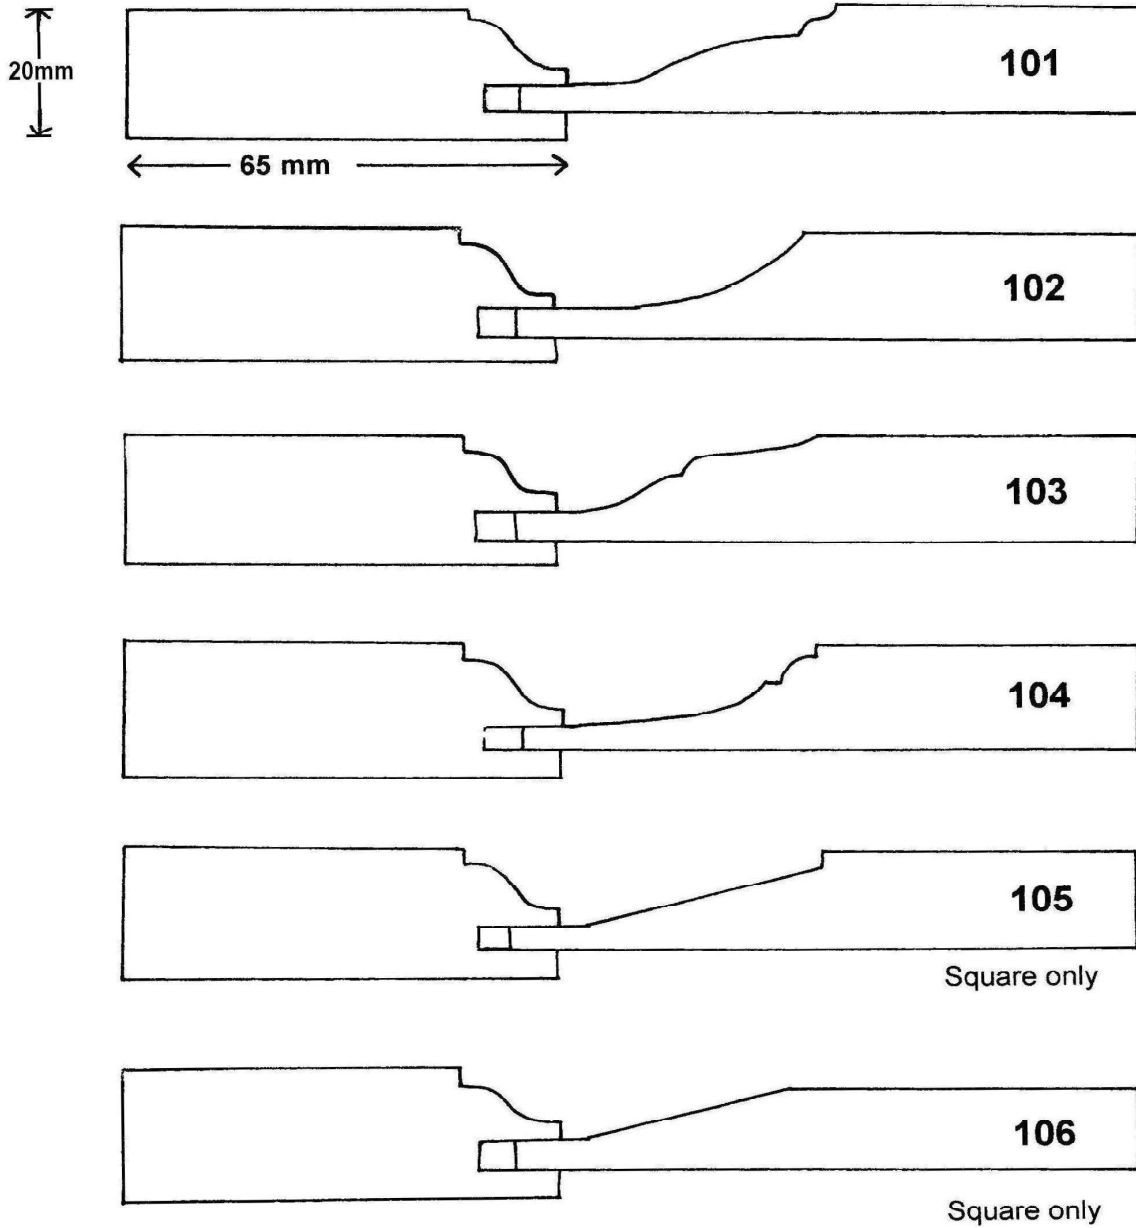

SOLID TIMBER DOOR PROFILES

3mm BEVEL

5mm BEVEL

3mm
ROUND

10mm
ROUND

design joinery and doors