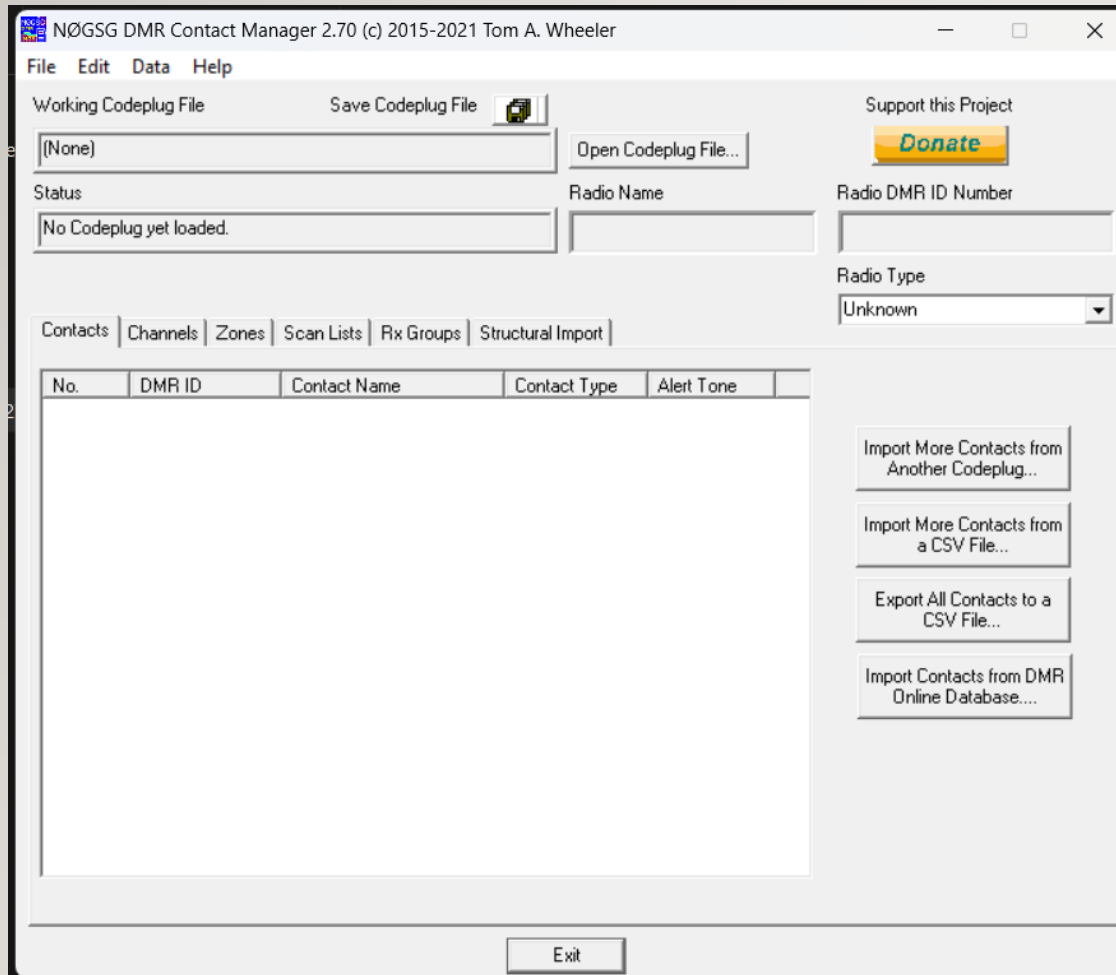

EXÉCUTION DE CONTACTMANEGERV270