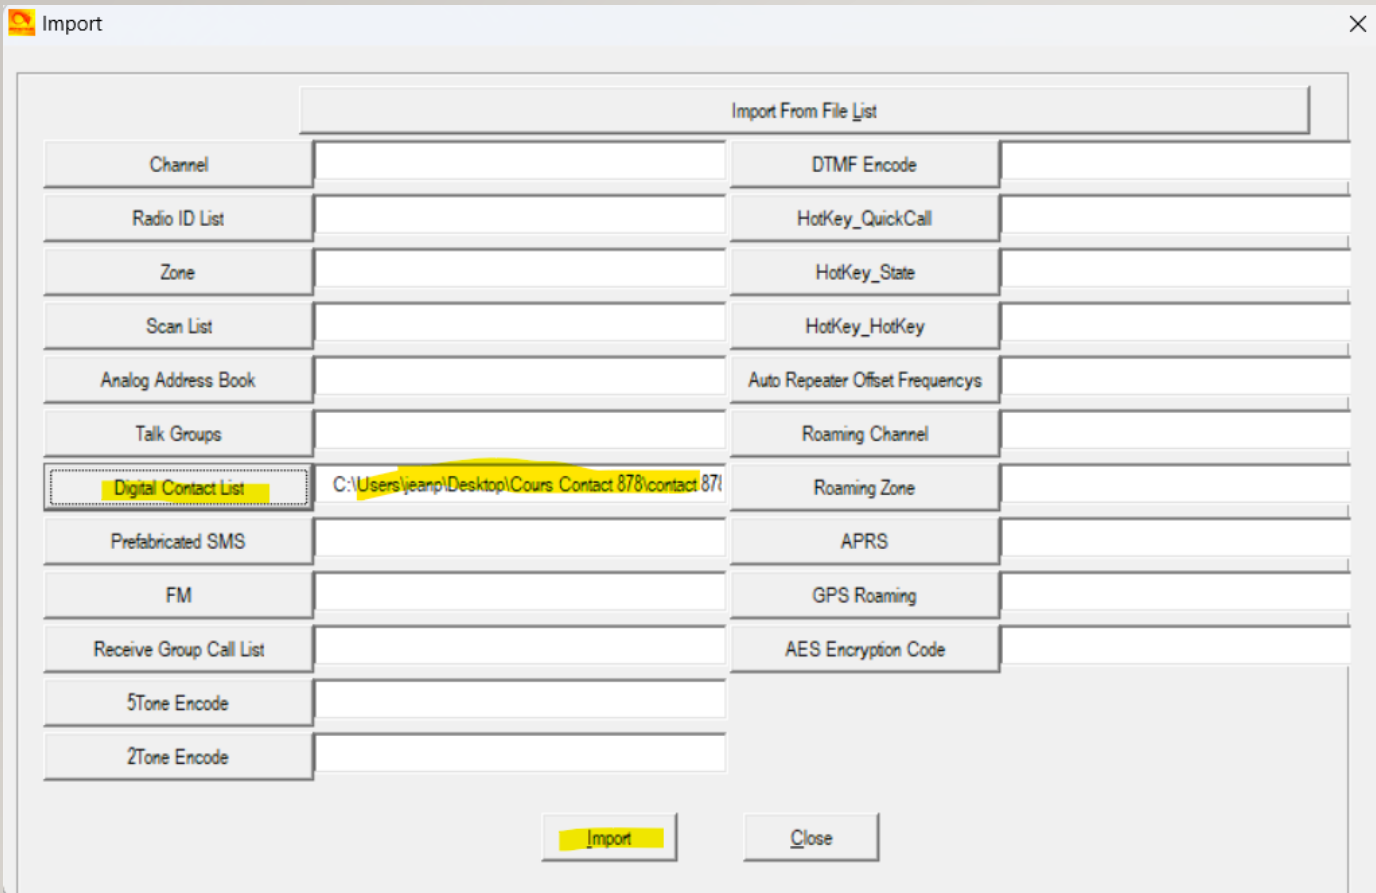

LE FICHER APPARAÎT
DANS LA FENÊTRE ET
NOUS CLIQUONS SUR
IMPORT

No.	TG/DMR ID	Call Alert	Name	City	Call Type	Callsign
1	3020046	None	PeterCarter	Pierrefonds	Private Call	VA2PBJ
2	3020052	None	Dorris Simon	Montreal	Private Call	VA2SDI
3	3020090	None	Richard Steve	grand mlu00e9re	Private Call	VA2SRY
4	3020102	None	Coulombe Francoi	Quebec	Private Call	VA2FC
5	3020111	None	Fortin Patrick	Chicoutimi	Private Call	VA2PKM
6	3020118	None	Brousseau Rene	Terrebonne	Private Call	VA2QR
7	3020124	None	Bastien Bernard	Sainte-Famille	Private Call	VA2CY
8	3020138	None	Bastarache Guill	St-Boniface	Private Call	VA2WGB
9	3020139	None	Lebel Serge	Victoriaville	Private Call	VA2LS
10	3020143	None	Irvine Eric	Montreal	Private Call	VA2FE
11	3020157	None	Nadeau Michael	Quebec	Private Call	VA2MNO
12	3020212	None	Proulx Jean	Trois-RivieRes	Private Call	VA2GOX
13	3020234	None	Hebert Madeleine	Roxton Falls	Private Call	VA2AJP
14	3020241	None	Laprise Jean-Fra	St-Amable	Private Call	VA2WAM
15	3020252	None	Bastien-Filiatra	L'Ile-Perrot	Private Call	VA2XZA
16	3020256	None	(Rolly) Rollande	La Tuque	Private Call	VA2RIO
17	3020285	None	Veillette Claude	Trois-Rivieres	Private Call	VA2CV
18	3020304	None	Dechamplain Chri	Gatineau	Private Call	VA2ESK
19	3020333	None	Graton Marie	Boucherville	Private Call	VA2VIZ
20	3020343	None	Bourdages Philip	Drummondville	Private Call	VA2MPB

NOS
INDICATIFS
SONT
MAINTENANT
DANS LE CPS