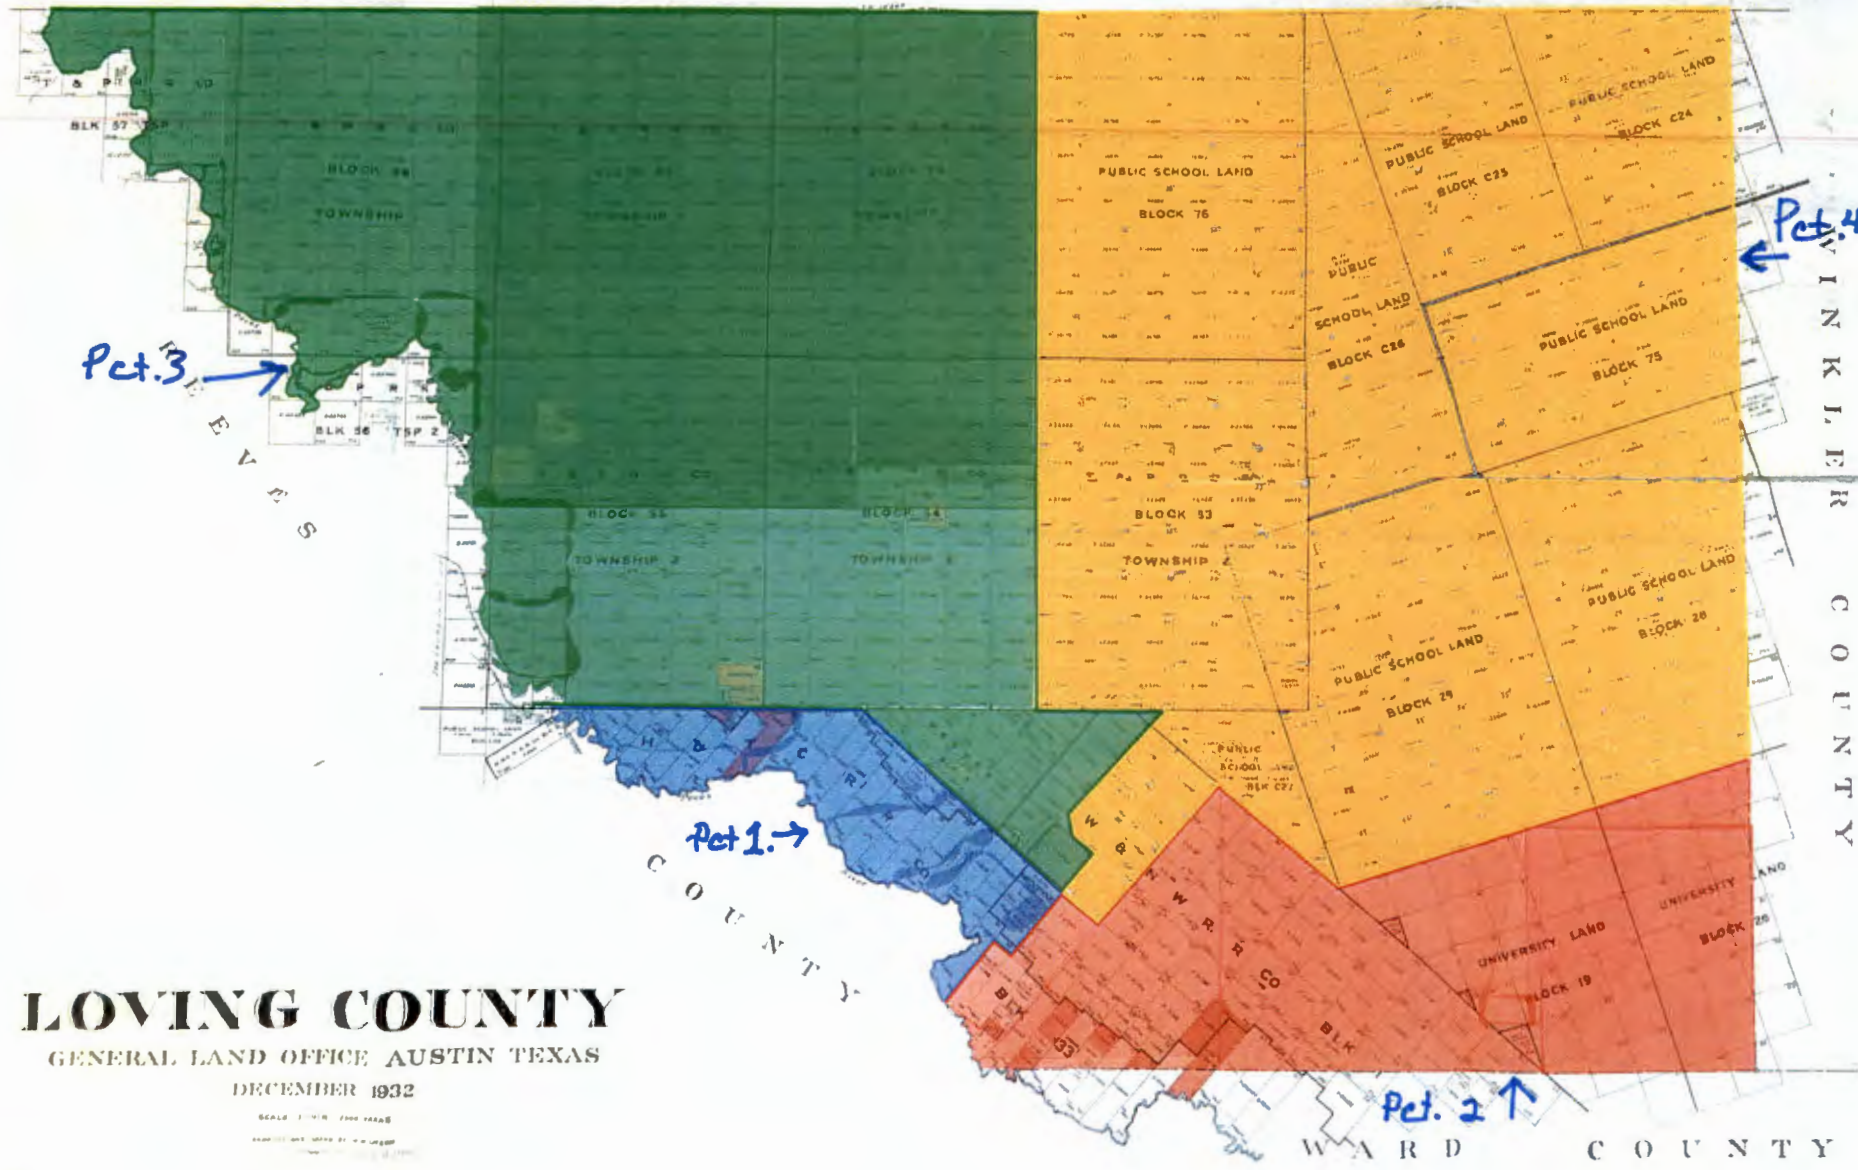

S T A T E O F N E W M E X I C O

LOVING COUNTY

GENERAL LAND OFFICE AUSTIN TEXAS

DECEMBER 1932

SCALE 1" = 2000 FEET

REPRODUCED FROM THE ORIGINAL

PL 240 201
U.S. GOVERNMENT PRINTING OFFICE: 1932