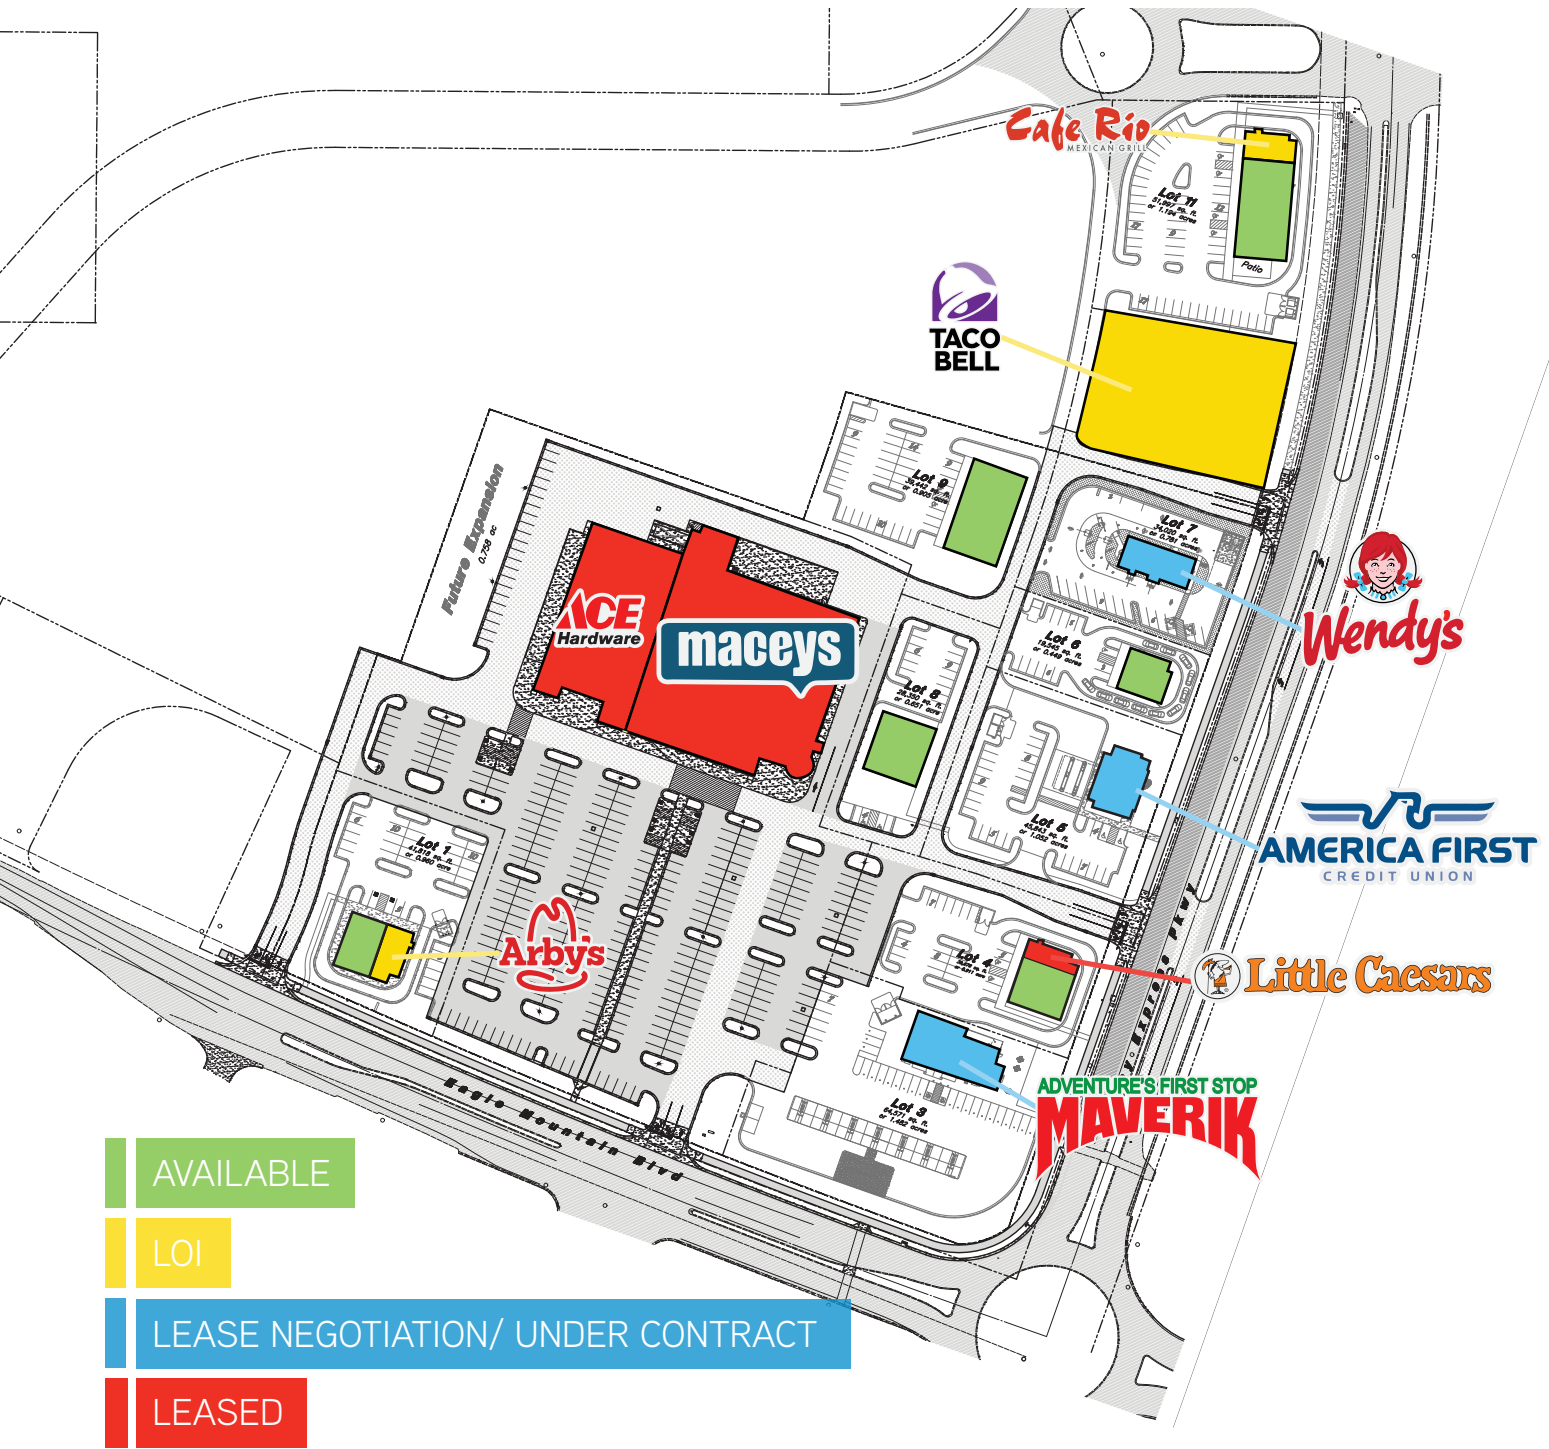

FOR LEASE > RETAIL SPACE

Eagle Mountain Town Center Marketplace

NW CORNER OF EAGLE MOUNTAIN BLVD & PONY EXPRESS PKWY
EAGLE MOUNTAIN, UTAH 84005

Zach Beaudry
+1 801 947 8319
zach.beaudry@colliers.com

Colliers
6440 S. Millrock Dr. | Suite 500
Salt Lake City, UT 84121
Main: +1 801 947 8300
colliers.com