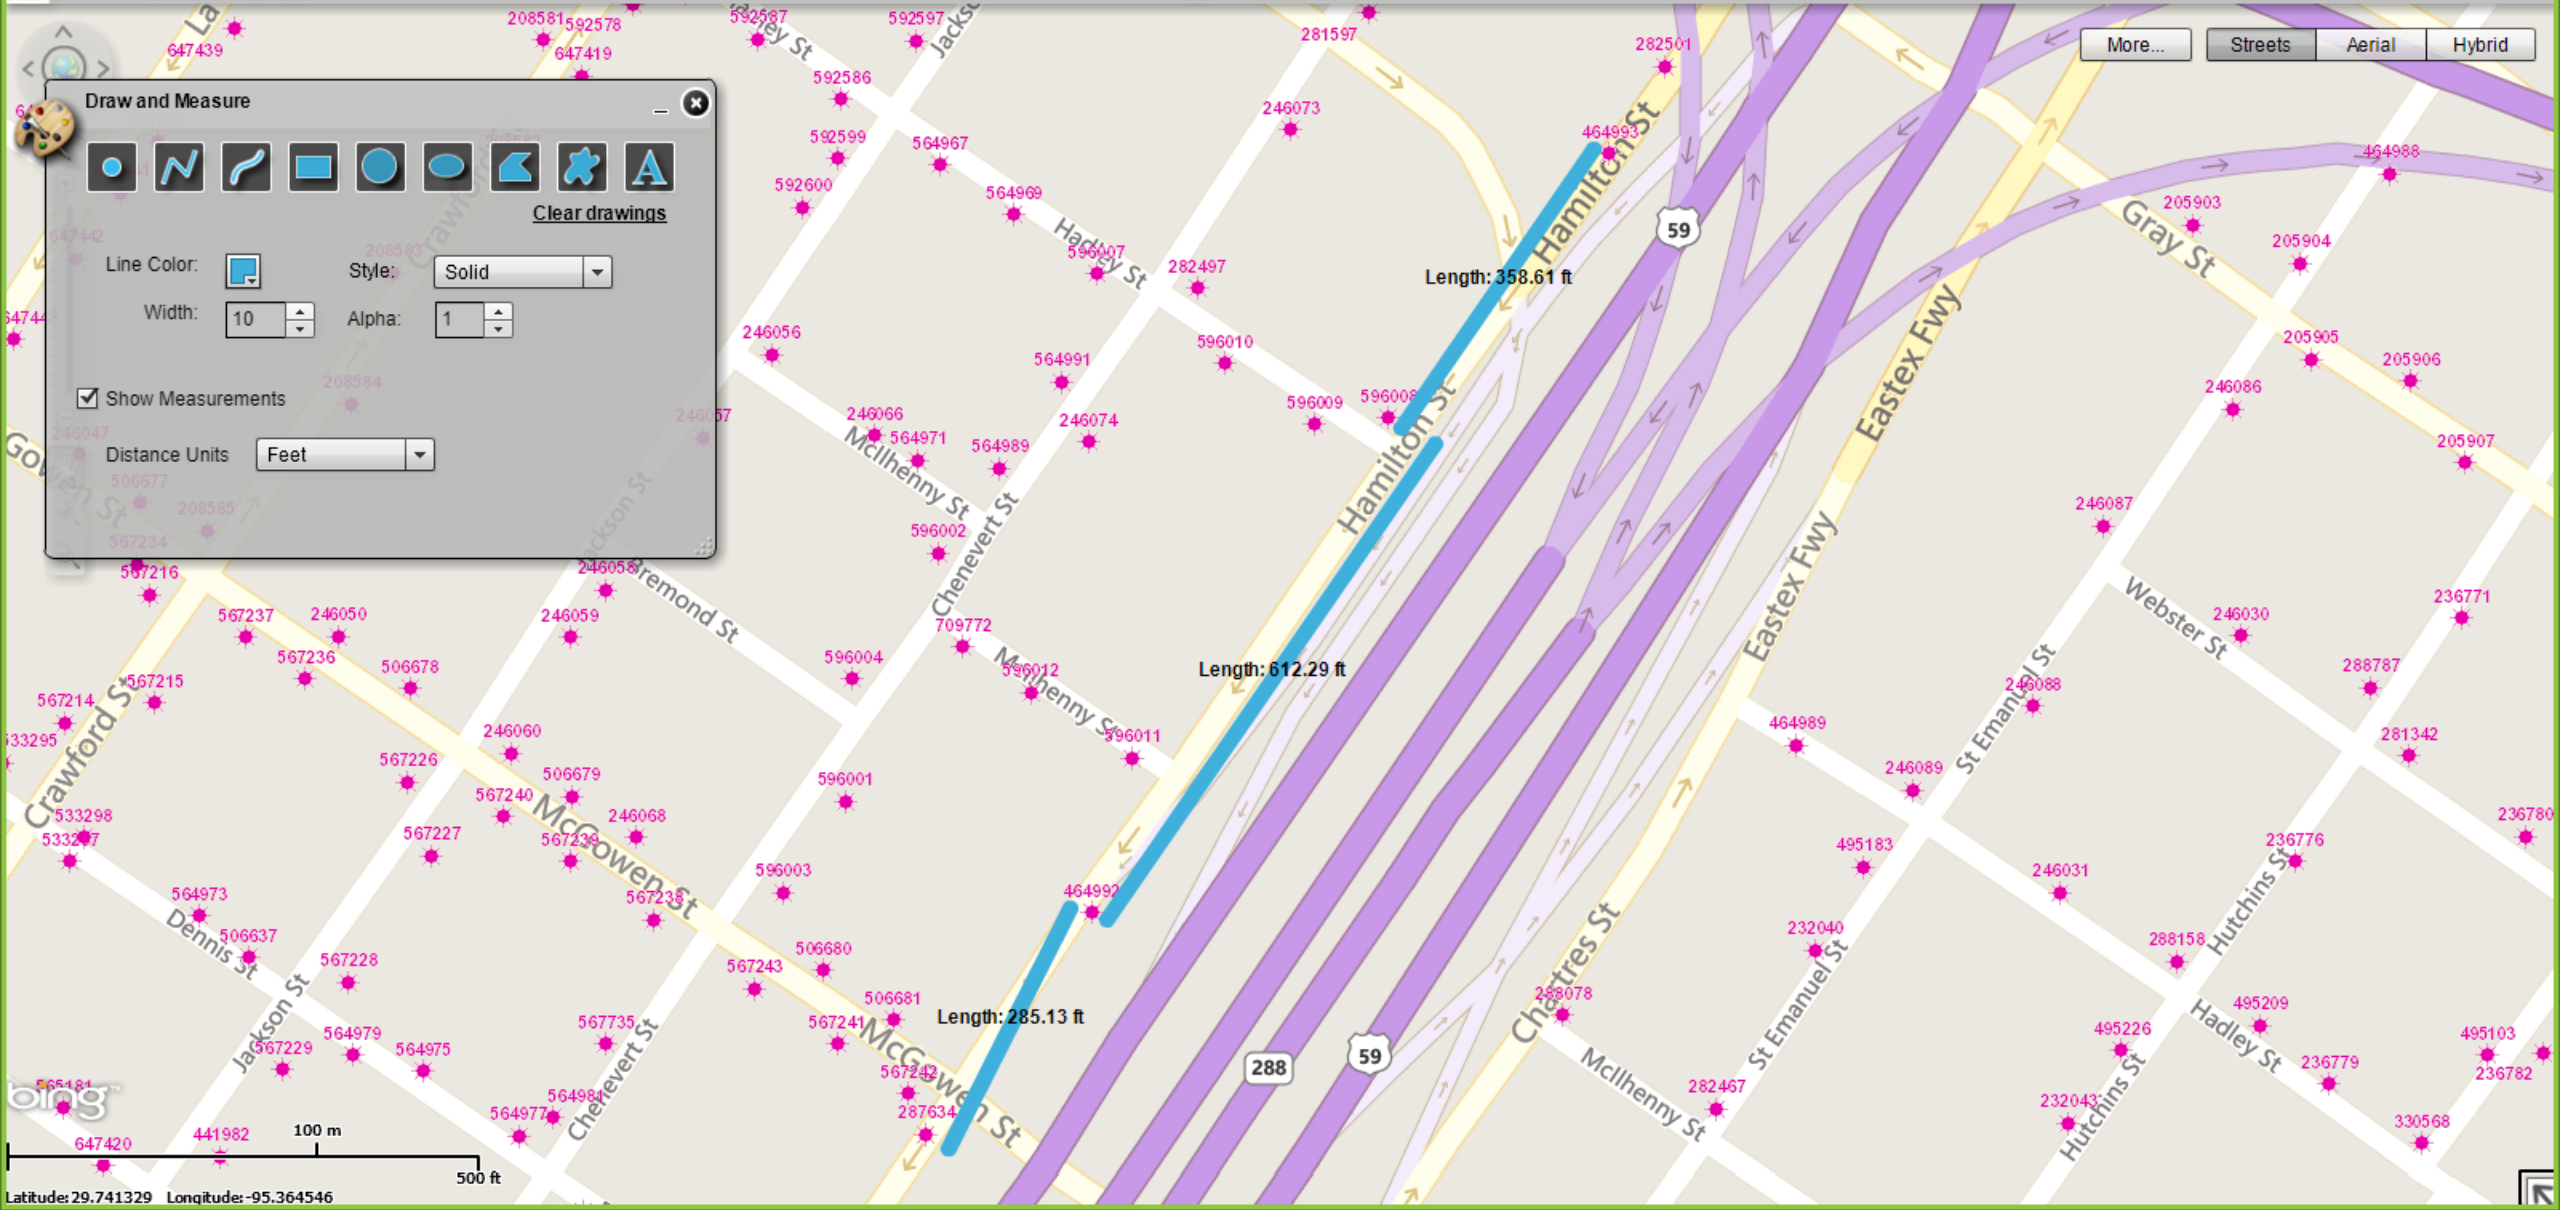

Street Light Spacing

Metal pole street lights are typically installed approximately 200' apart (+/- 10' for driveway and property line adjustment) for adequate roadway illumination purposes. Street lights are typically installed between property lines and away from obstruction such as trees, manhole, and inlets.

Spacing for installing street lights on wooden utility poles may vary depending on the existing location of the wood poles. However, spacing will normally be 150' to 200' apart for adequate roadway illumination.

Distance Units: Feet

Clear drawings

Latitude: 29.741329 Longitude: -95.364546

Streetlight Outage Reporting

CenterPoint Energy

Disclaimer About

Draw and Measure

Line Color: Style: Solid