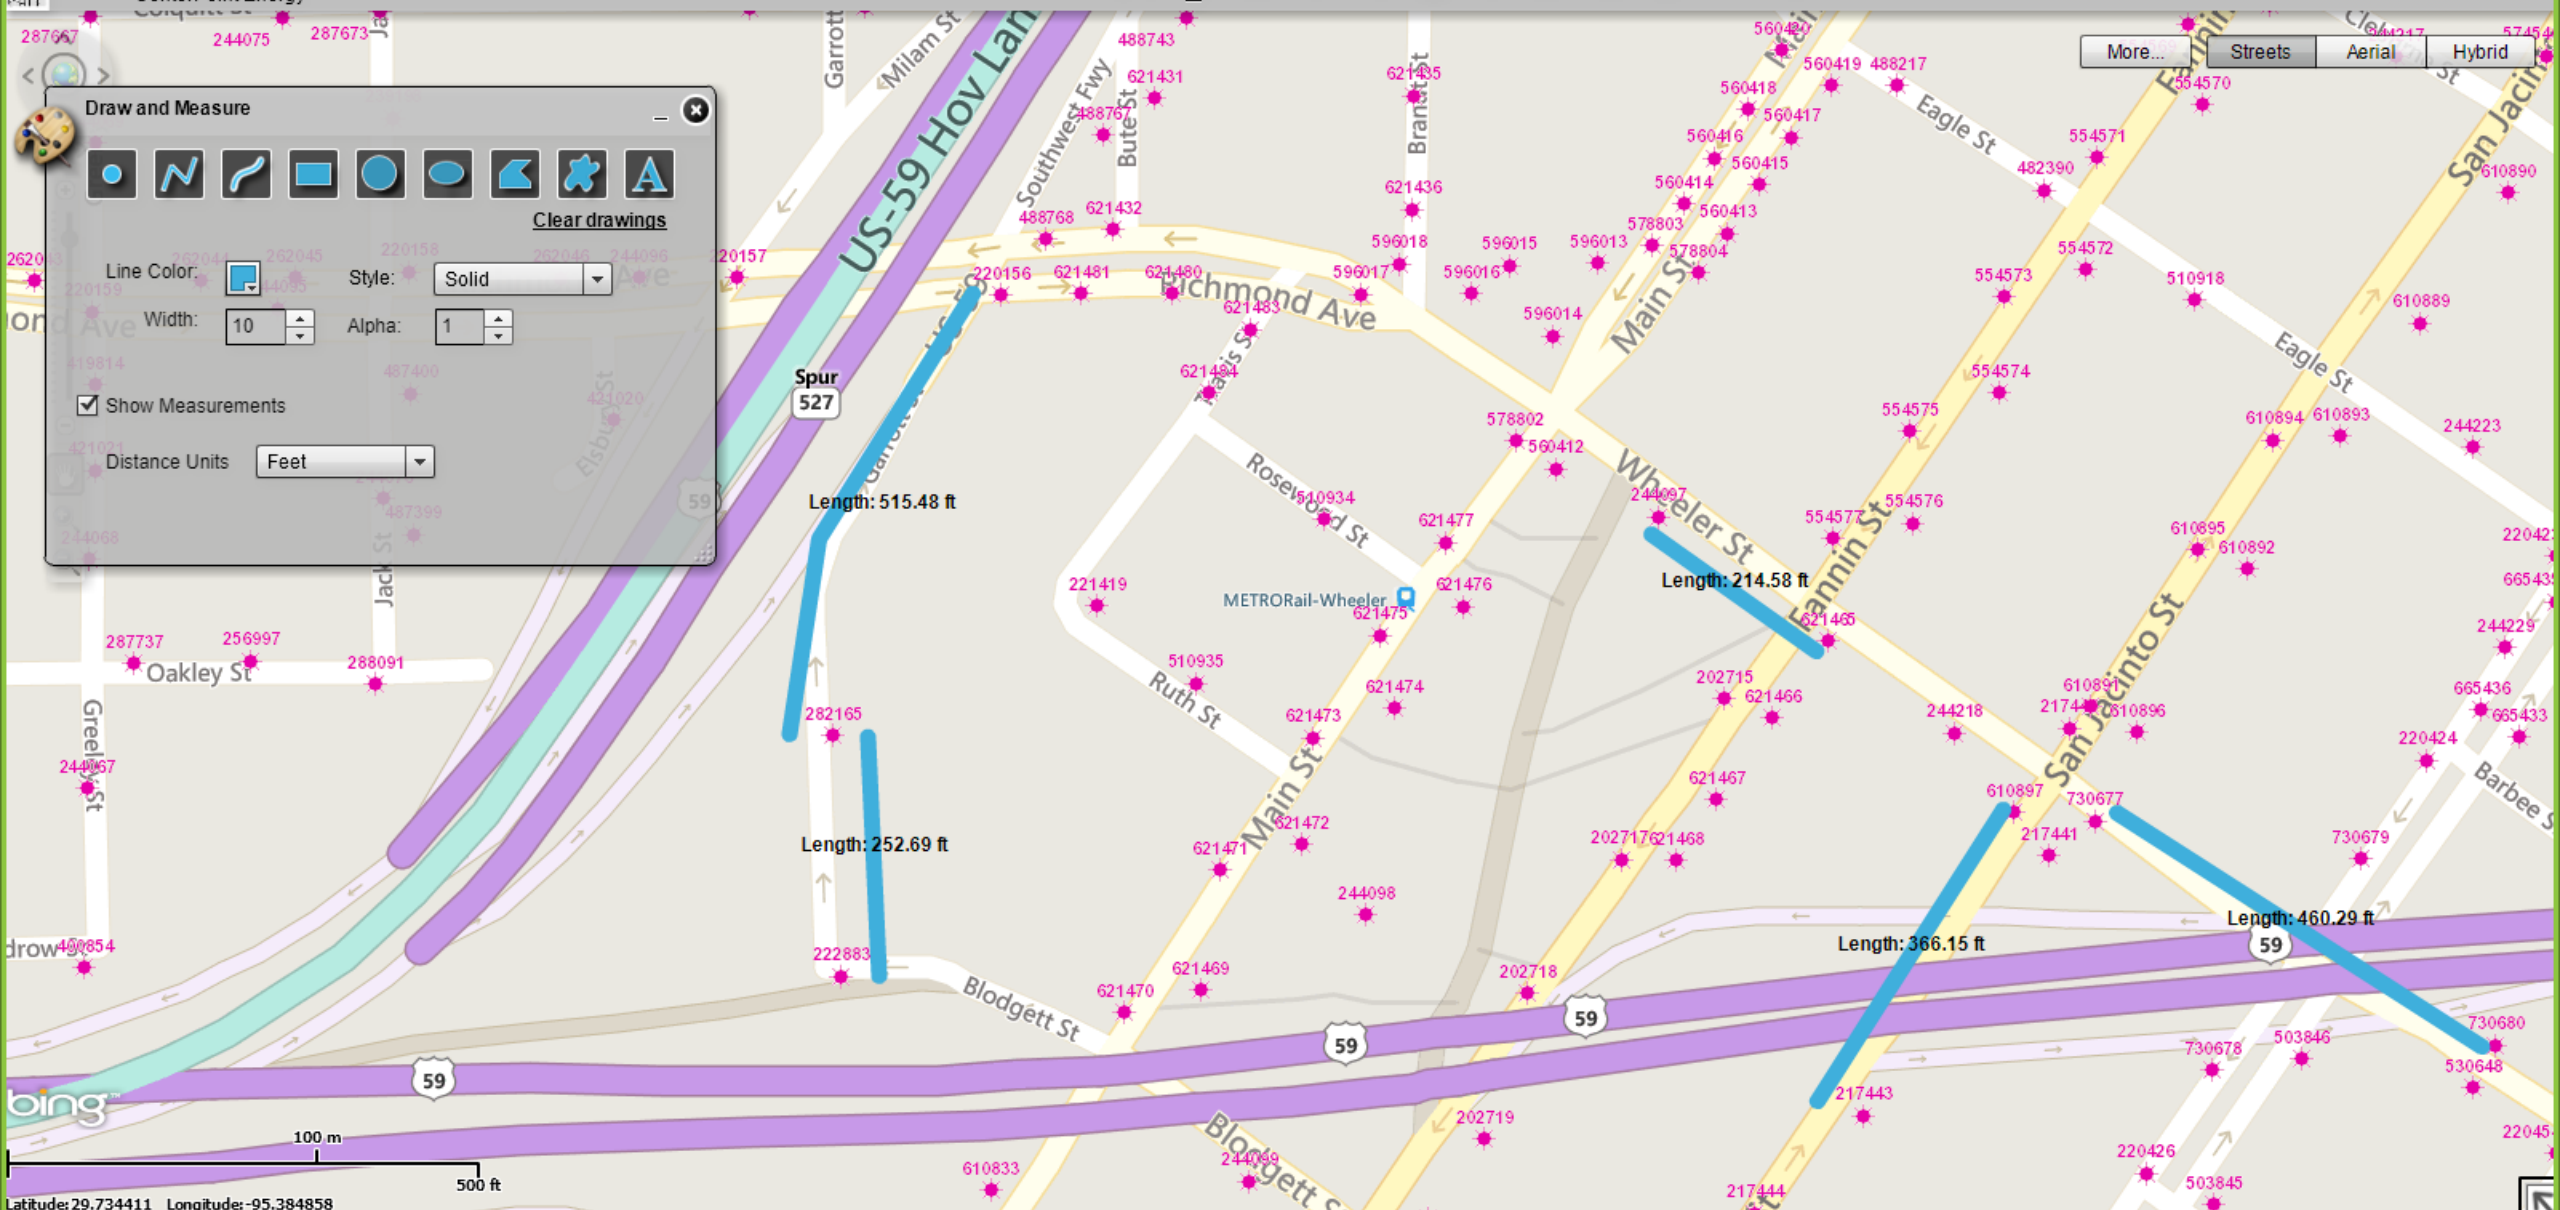

Streetlight Outage Reporting

CenterPoint Energy

Disclaimer About

Draw and Measure

Clear drawings

Line Color: Style: Solid

Width: 10 Alpha: 1

☒ Show Measurements

Distance Units: Feet