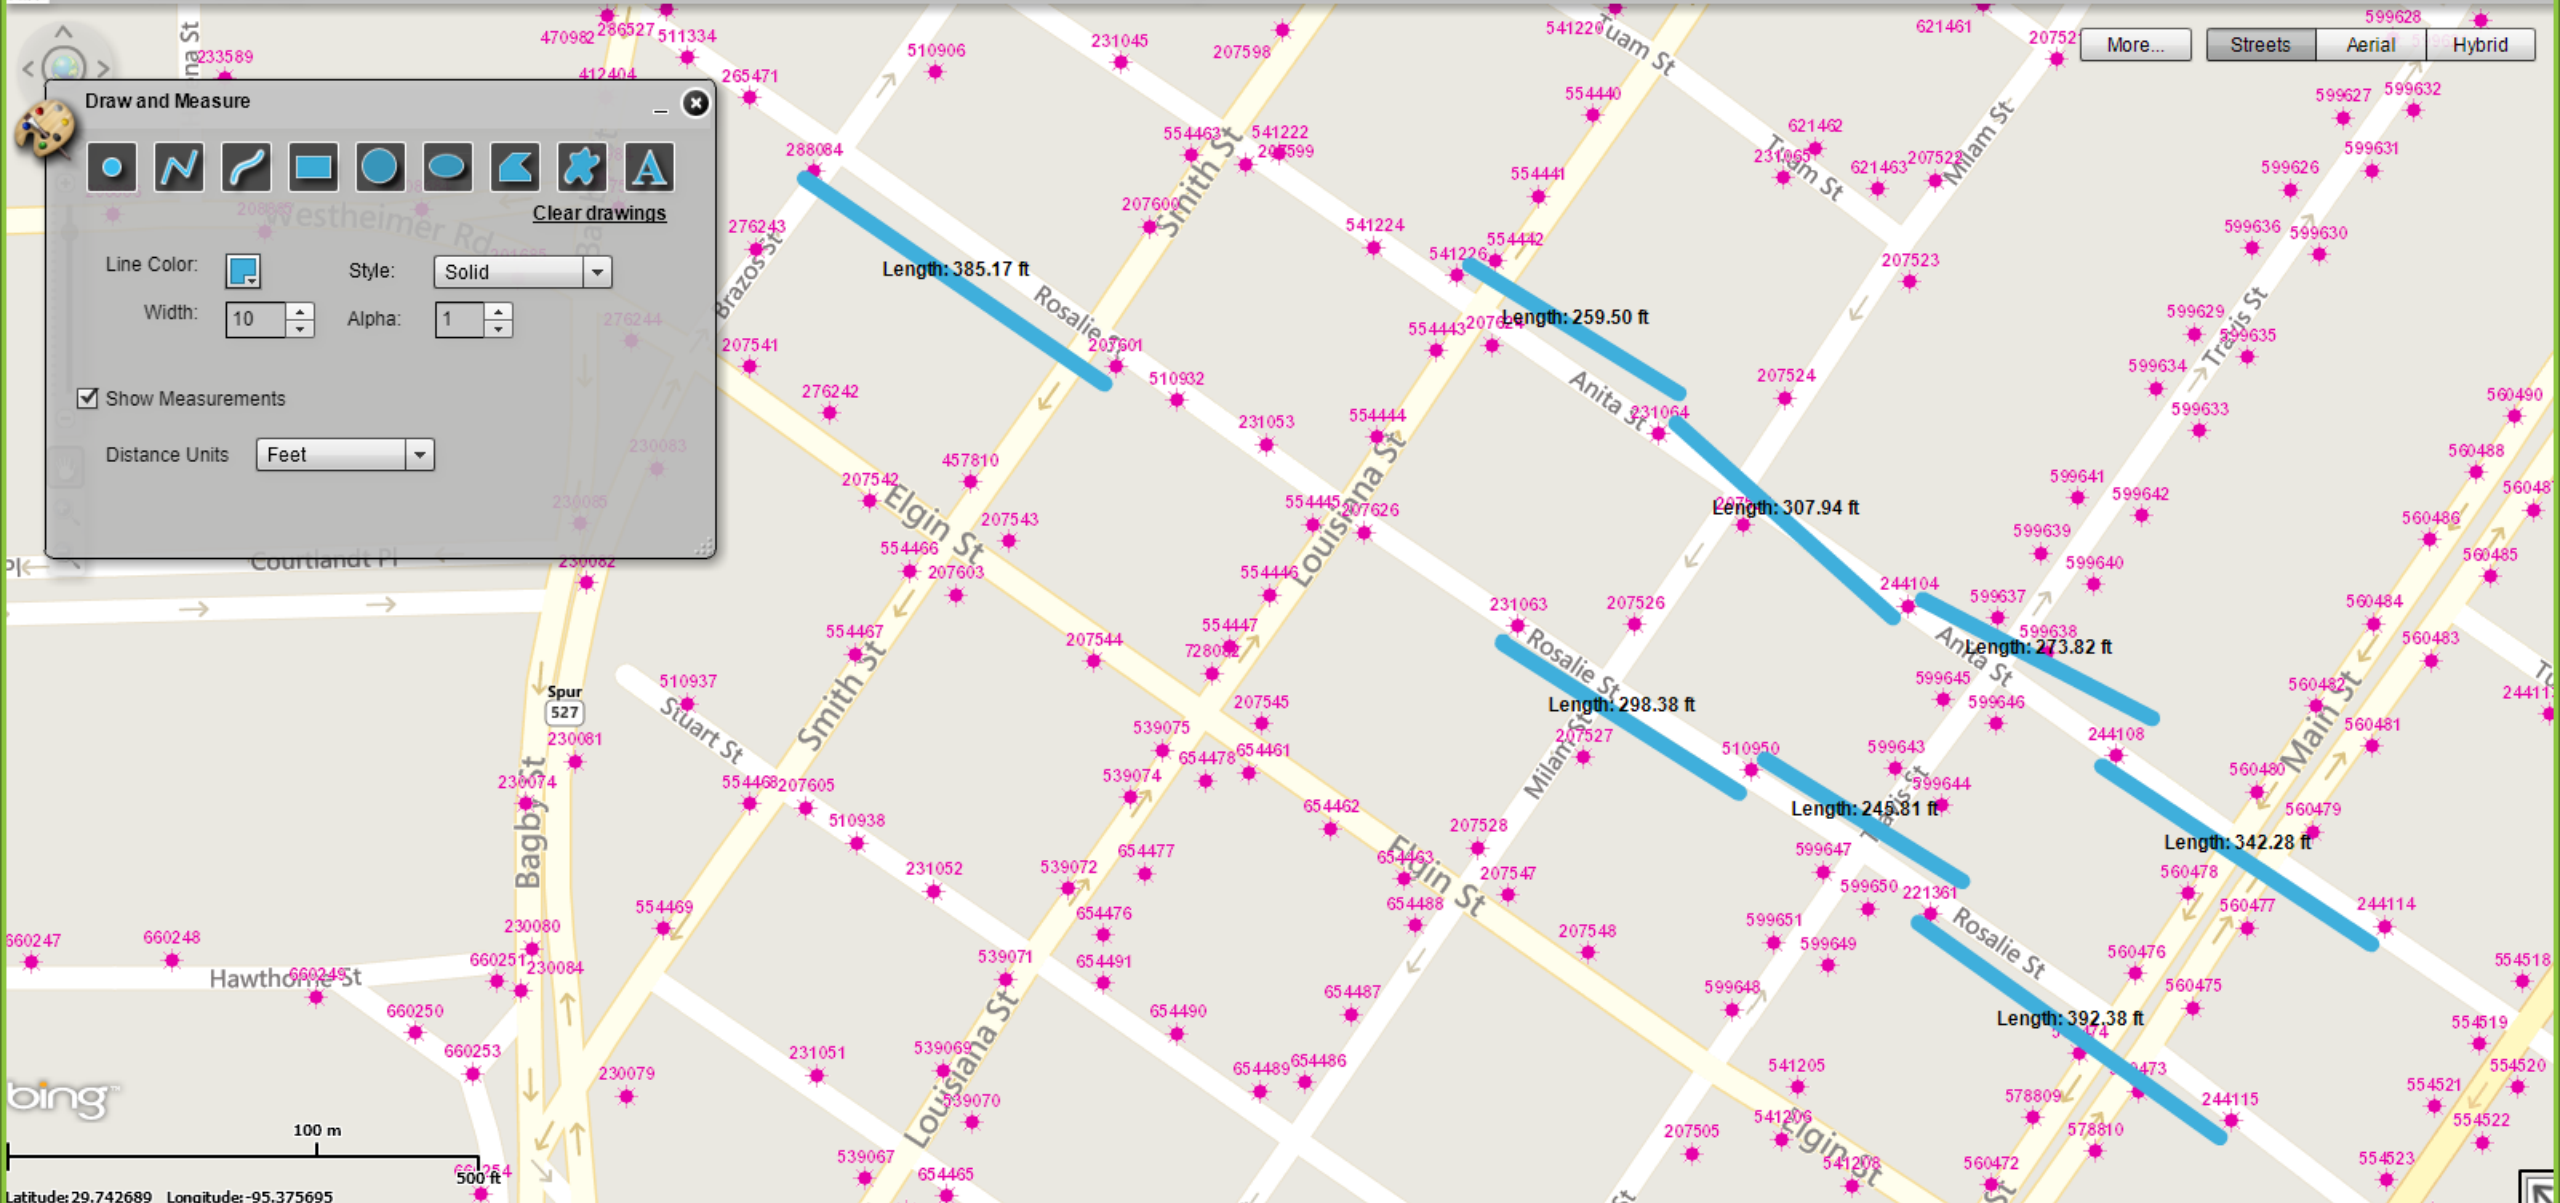

Disclaimer About

More... Streets Aerial Hybrid

Draw and Measure

Clear drawings

Line Color: Style: Solid

Width: 10 Alpha: 1

Show Measurements

Distance Units: Feet

Streetlight Outage Reporting

CenterPoint Energy

Disclaimer About

More... Streets Aerial Hybrid

Draw and Measure

Clear drawings

Line Color: Style: Solid

Width: 10 Alpha: 1