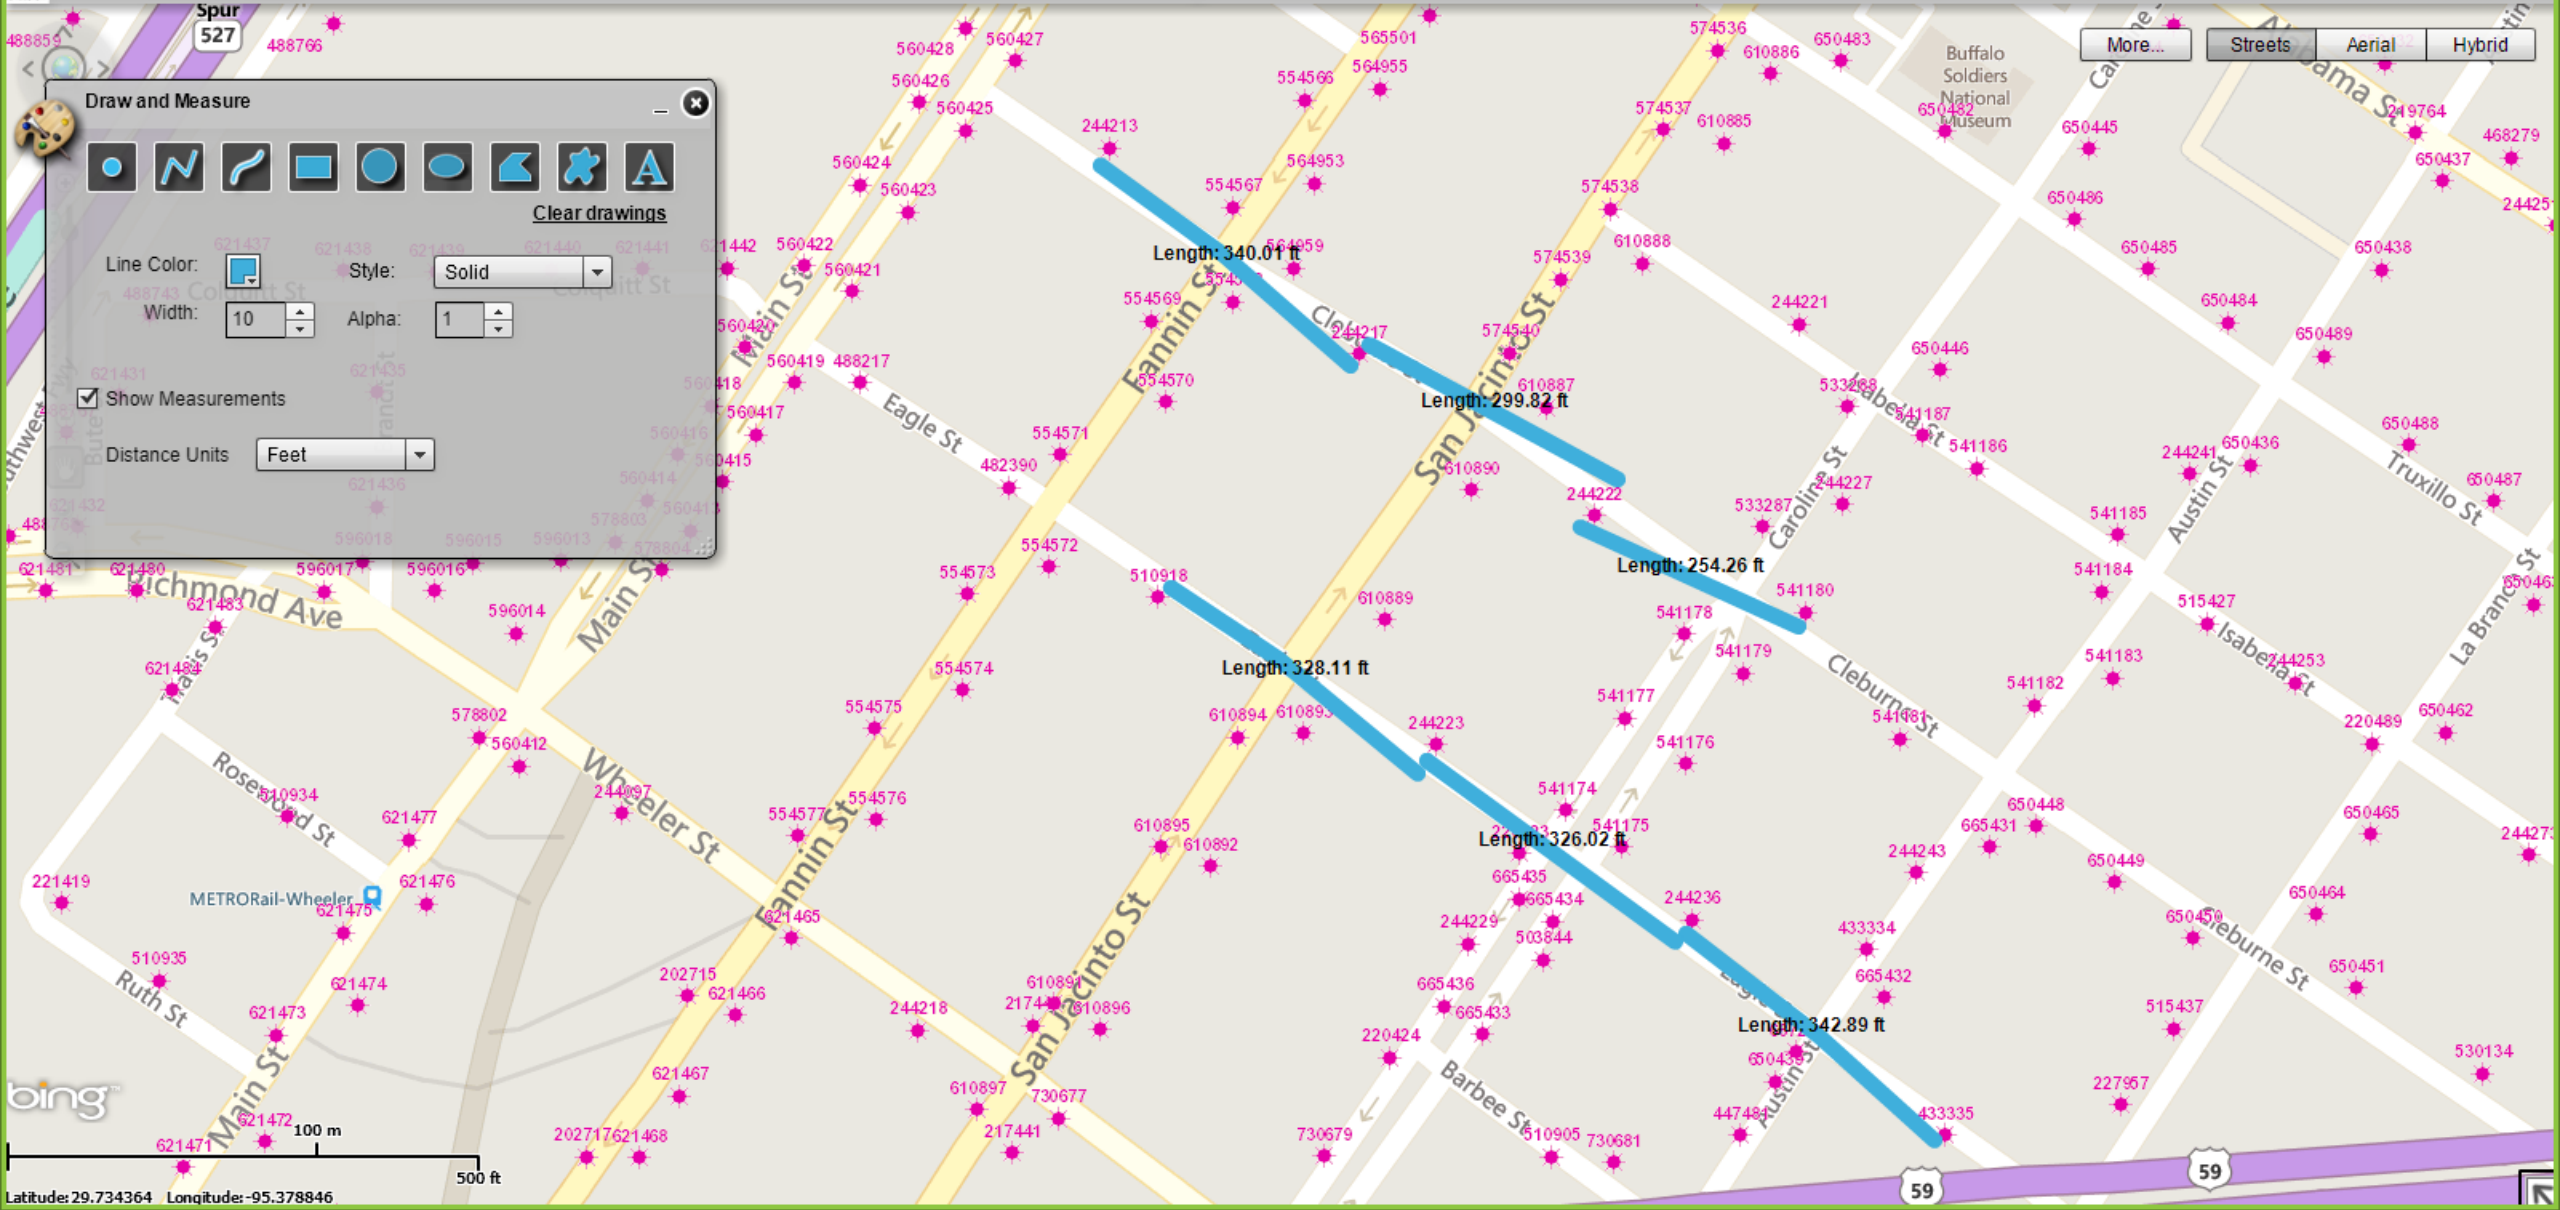

Streetlight Outage Reporting

CenterPoint Energy

Disclaimer About

More... Streets Aerial Hybrid

Draw and Measure

Line Color: █ Style: Solid
Width: 10 Alpha: 1
☒ Show Measurements
Distance Units: Feet

Length: 340.01 ft

Length: 299.82 ft

Length: 254.26 ft

Length: 328.11 ft

Length: 326.02 ft

Length: 342.89 ft