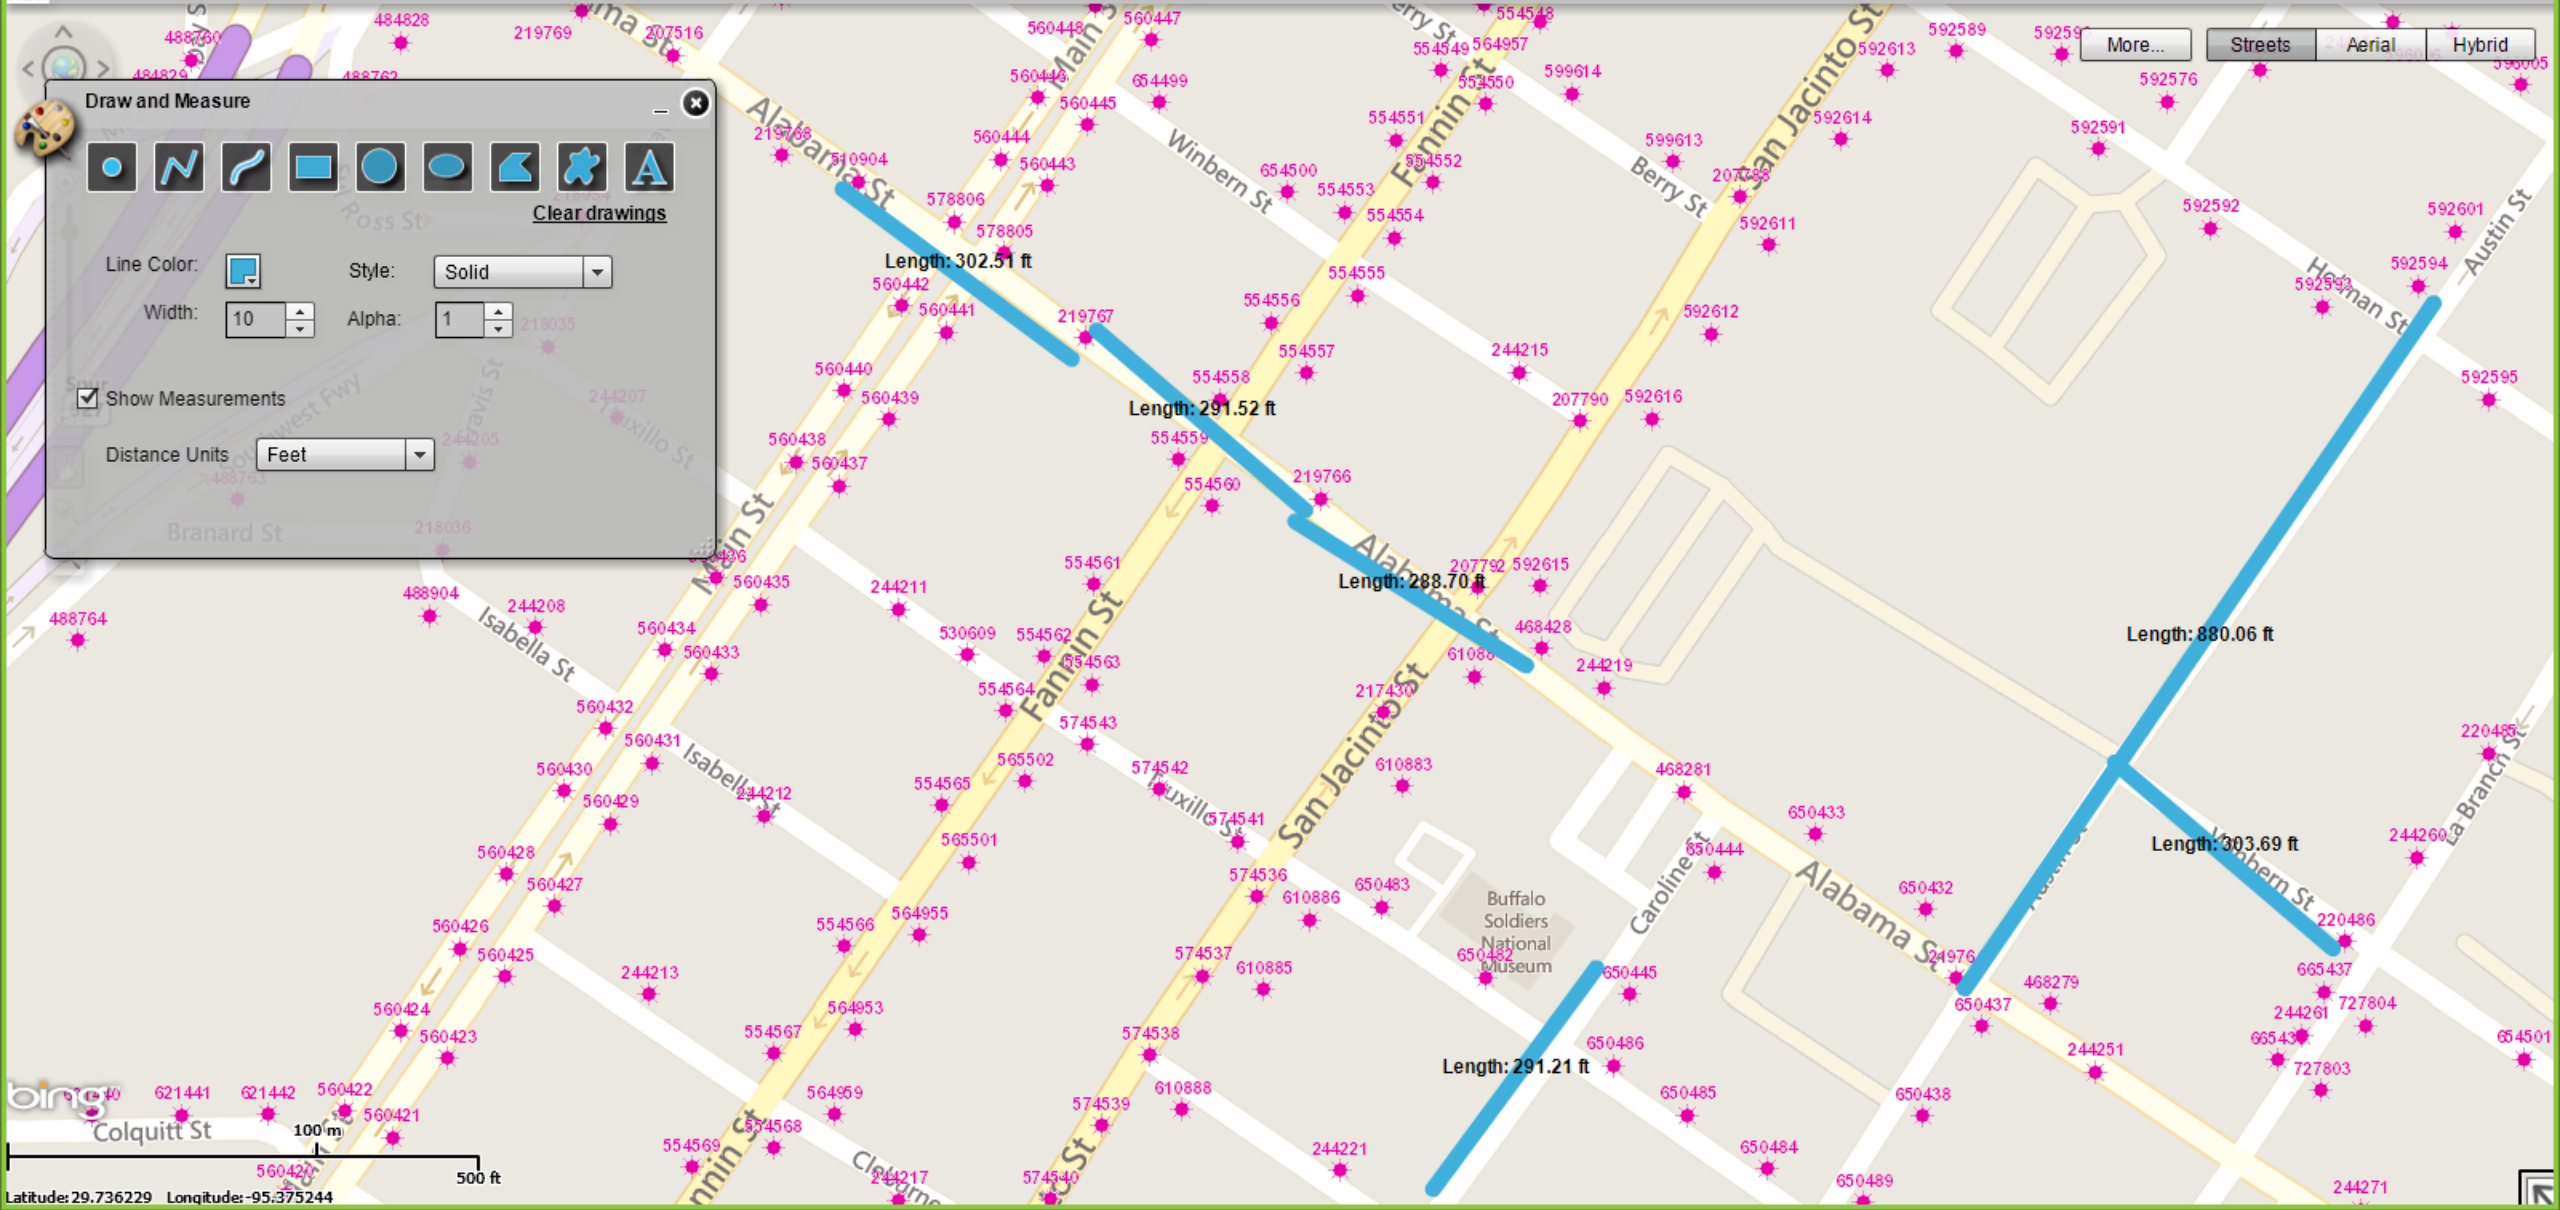

Streetlight Outage Reporting

CenterPoint Energy

Disclaimer About

More... Streets Aerial Hybrid

Draw and Measure

Clear drawings

Line Color: Style: Solid

Width: 10 Alpha: 1

☒ Show Measurements

Distance Units: Feet