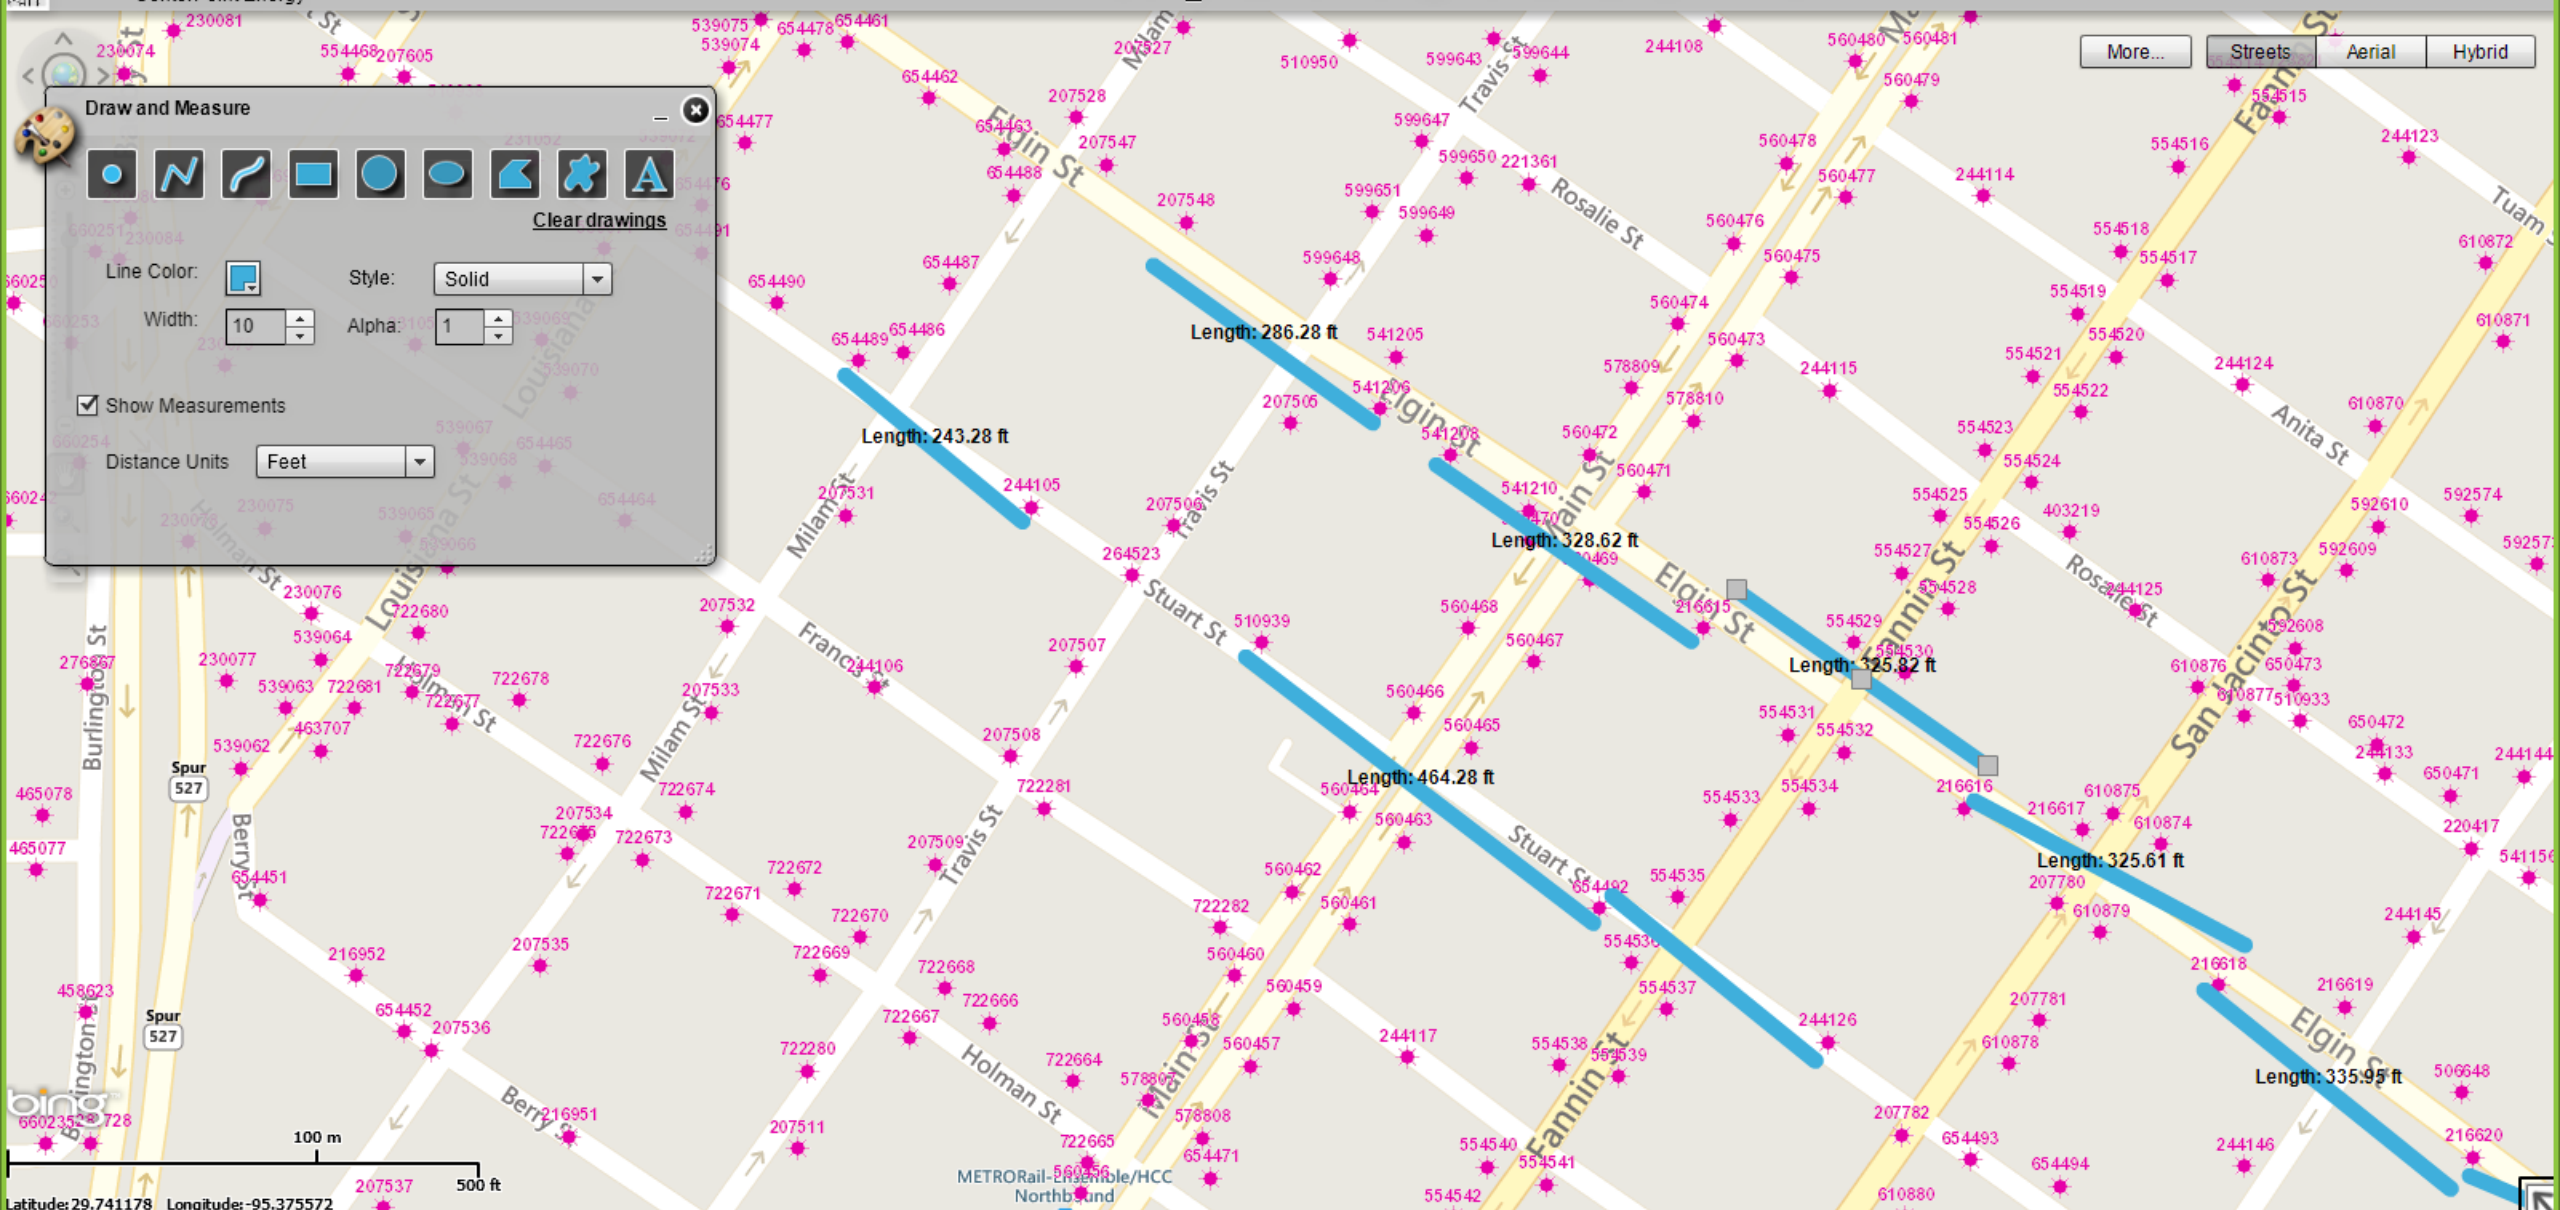

Draw and Measure

Clear drawings

Line Color: Style: Solid

Width: 10 Alpha: 1

Show Measurements

Distance Units: Feet

Streetlight Outage Reporting

CenterPoint Energy