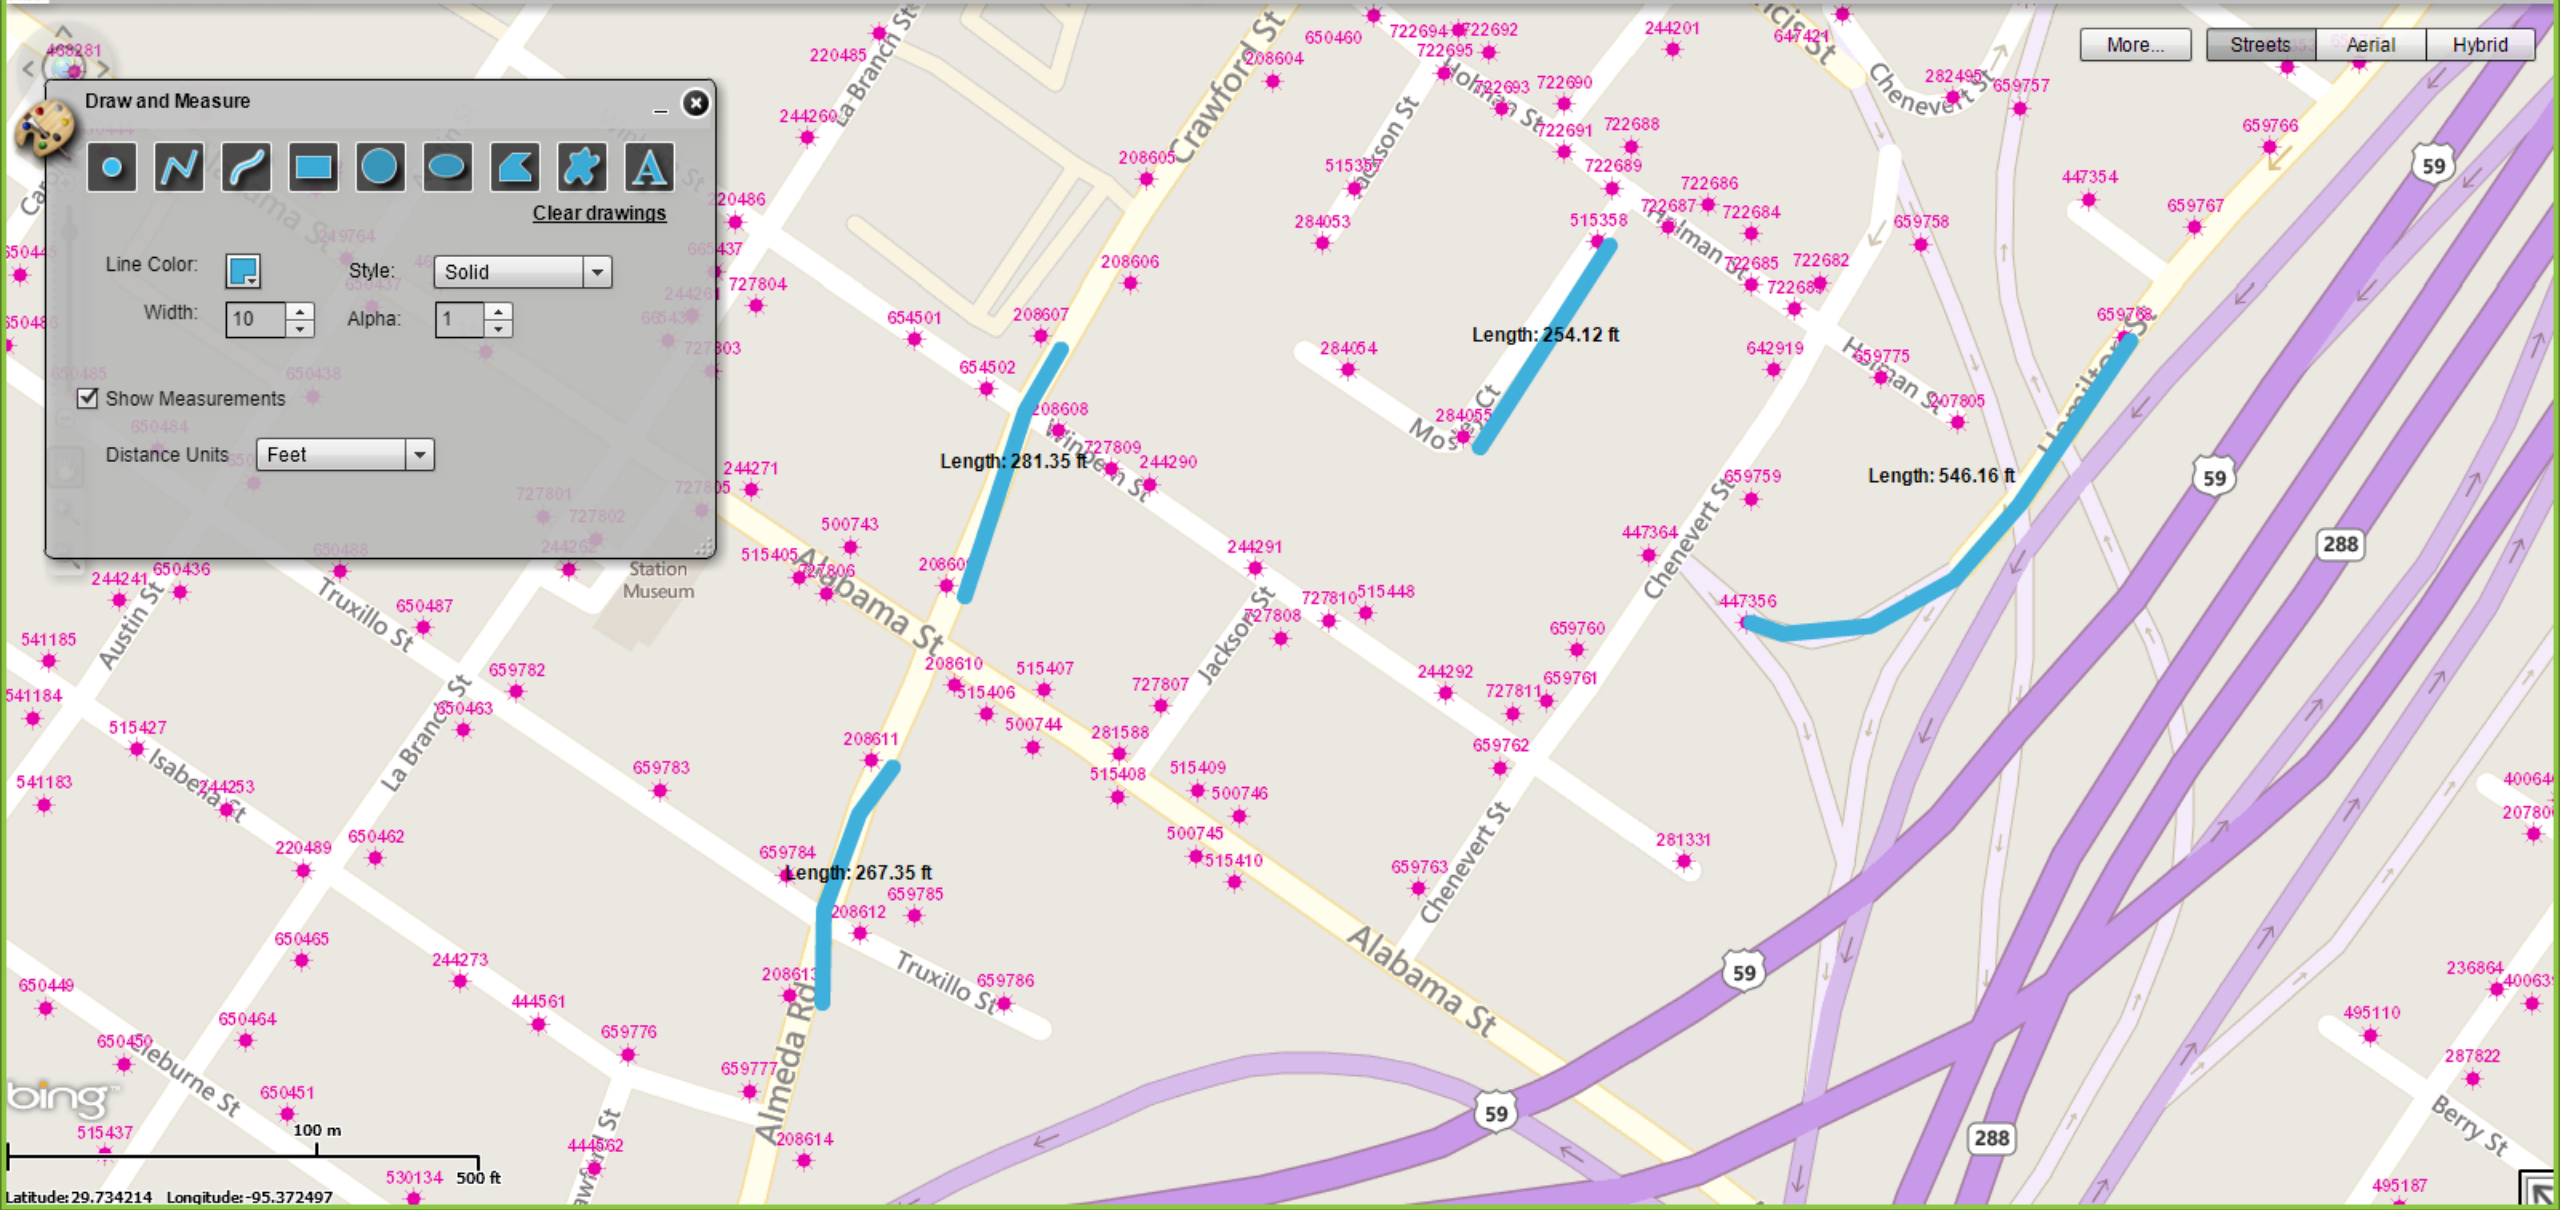

Draw and Measure

Clear drawings

Line Color: Style: Solid

Width: 10 Alpha: 1

Show Measurements

Distance Units: Feet

Latitude: 29.734214 Longitude: -95.372497

Streetlight Outage Reporting