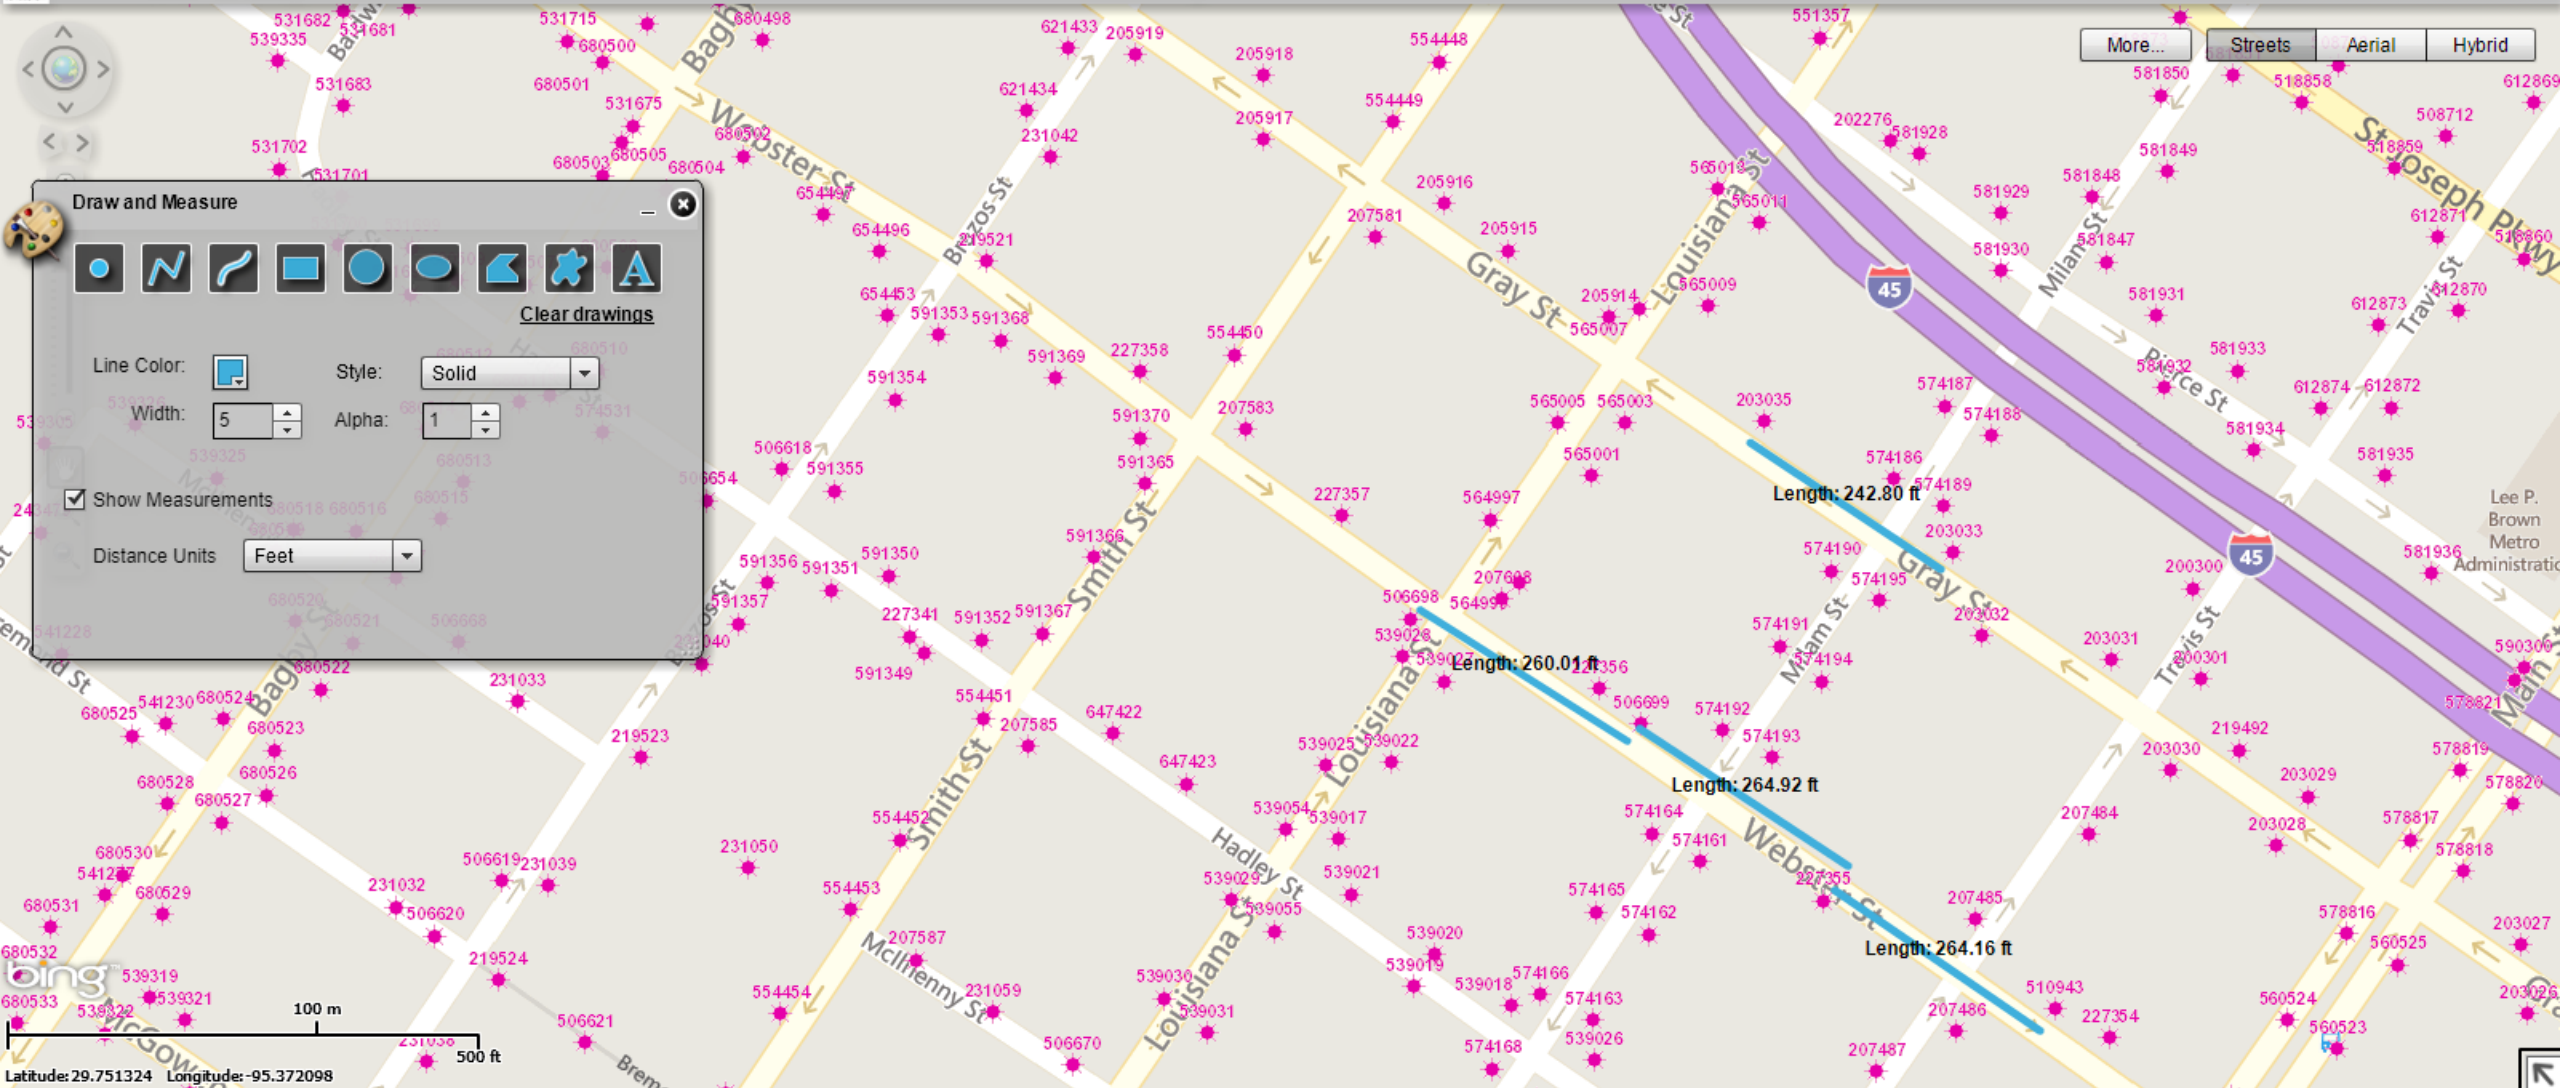

Draw and Measure

Line Color: Style: Solid

Width: 5 Alpha: 1

☒ Show Measurements

Distance Units: Feet

Clear drawings