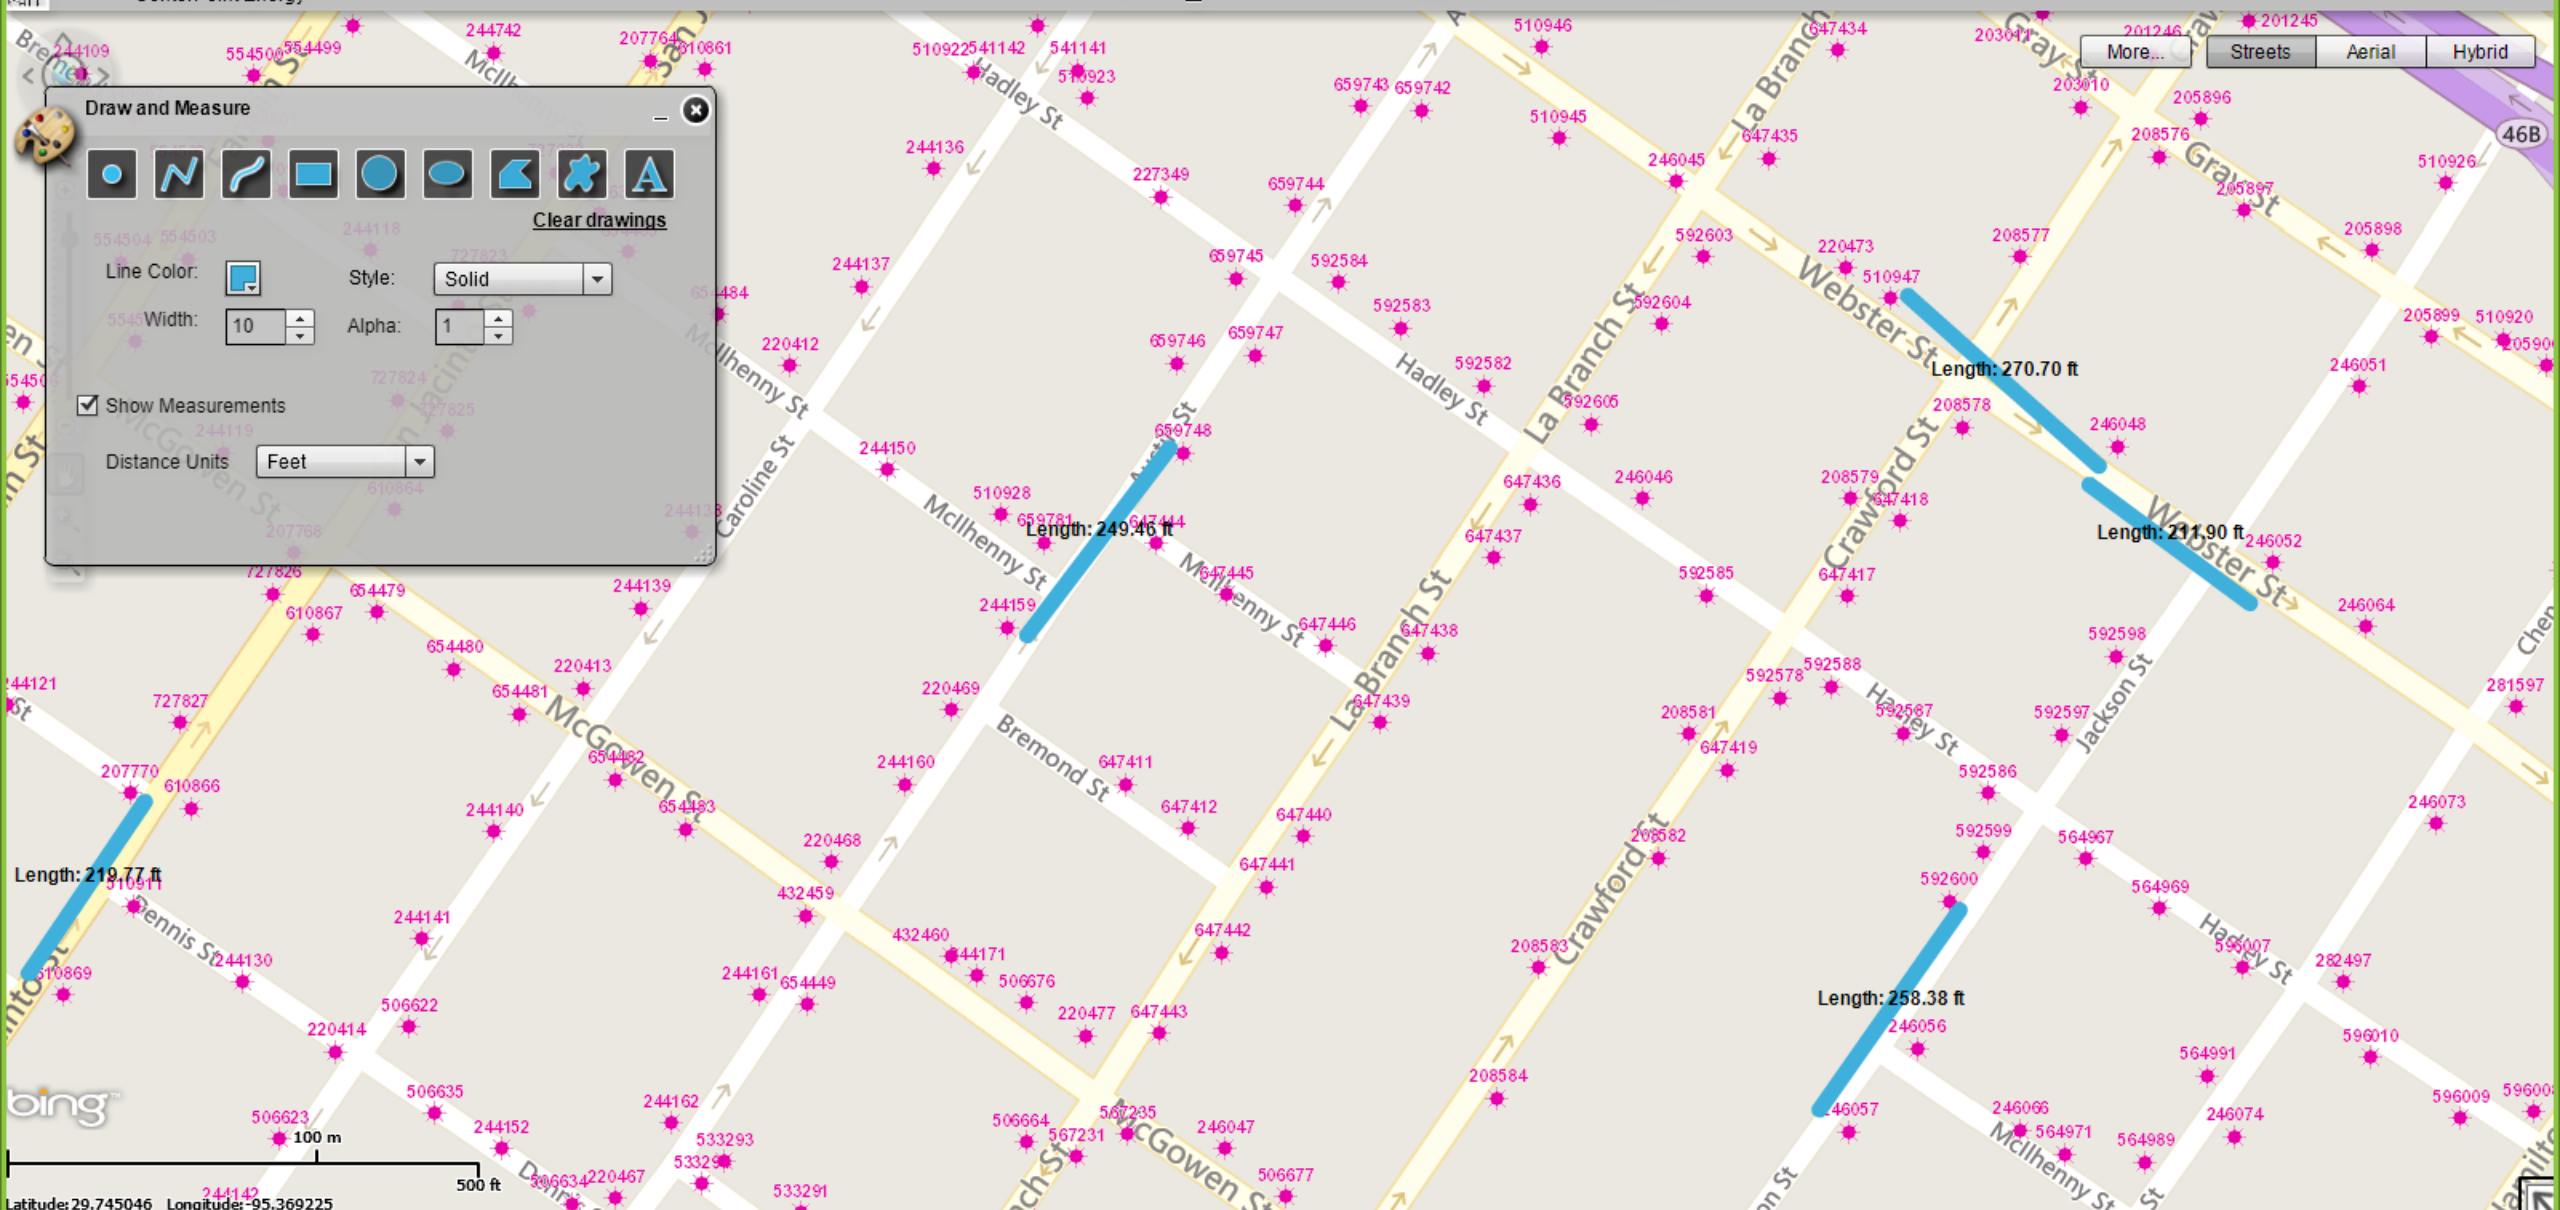

Streetlight Outage Reporting

CenterPoint Energy

Disclaimer About

Draw and Measure

Line Color: Style: Solid

Width: 10 Alpha: 1

☒ Show Measurements

Distance Units: Feet

Clear drawings