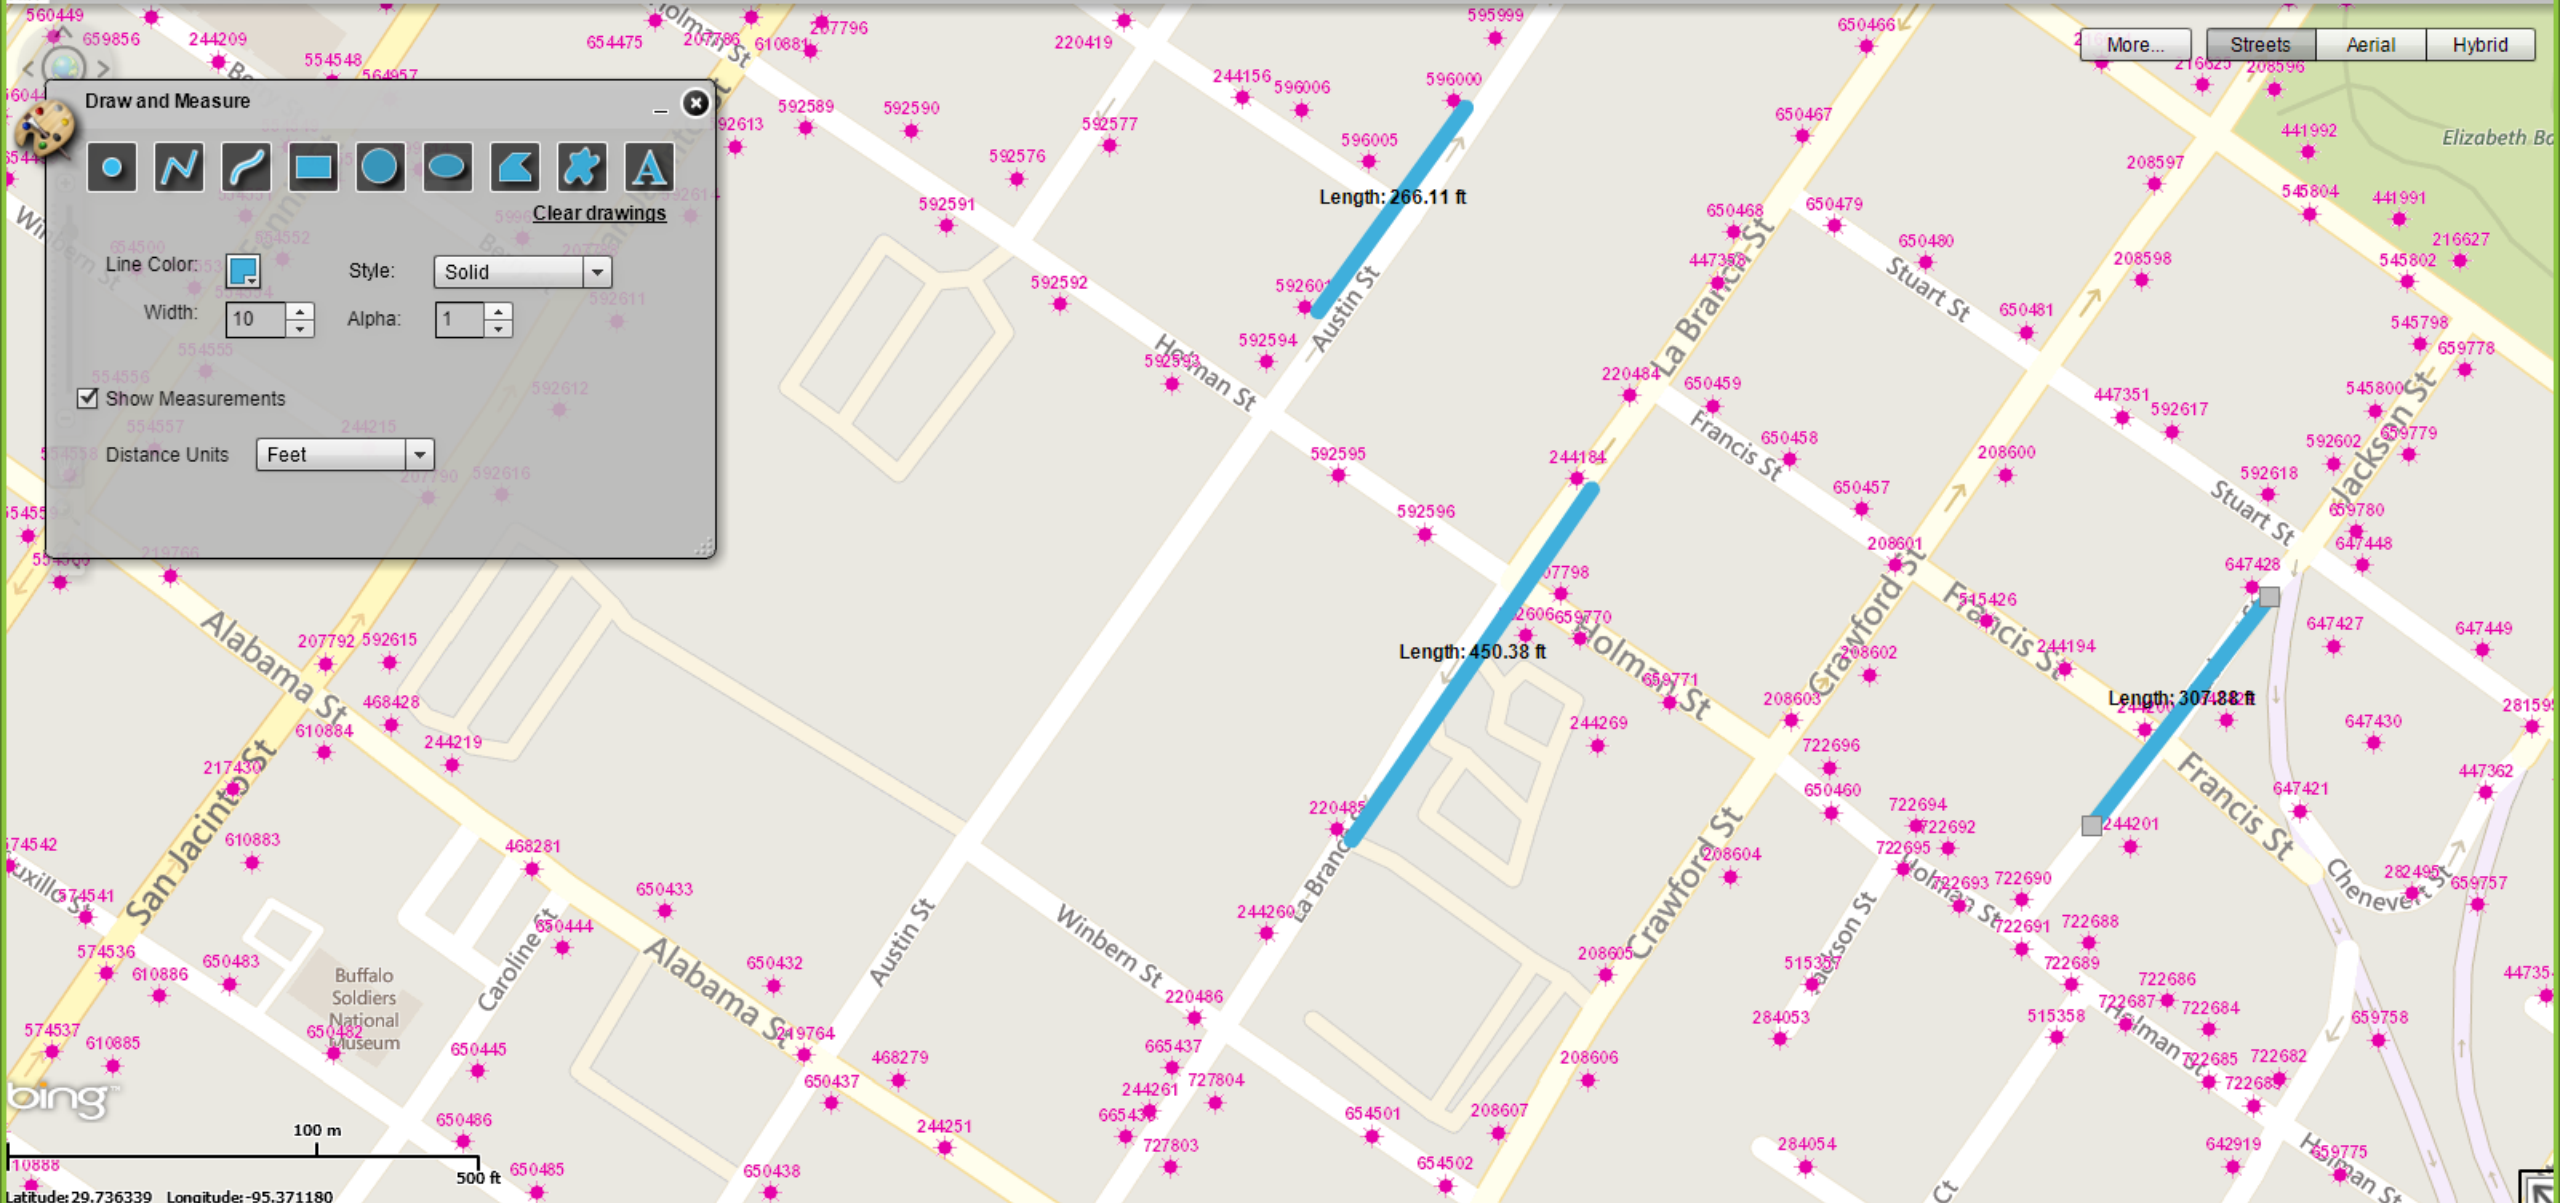

Streetlight Outage Reporting

CenterPoint Energy

Disclaimer About

Draw and Measure

Clear drawings

Line Color: Style: Solid

Width: 10 Alpha: 1

☒ Show Measurements

Distance Units: Feet