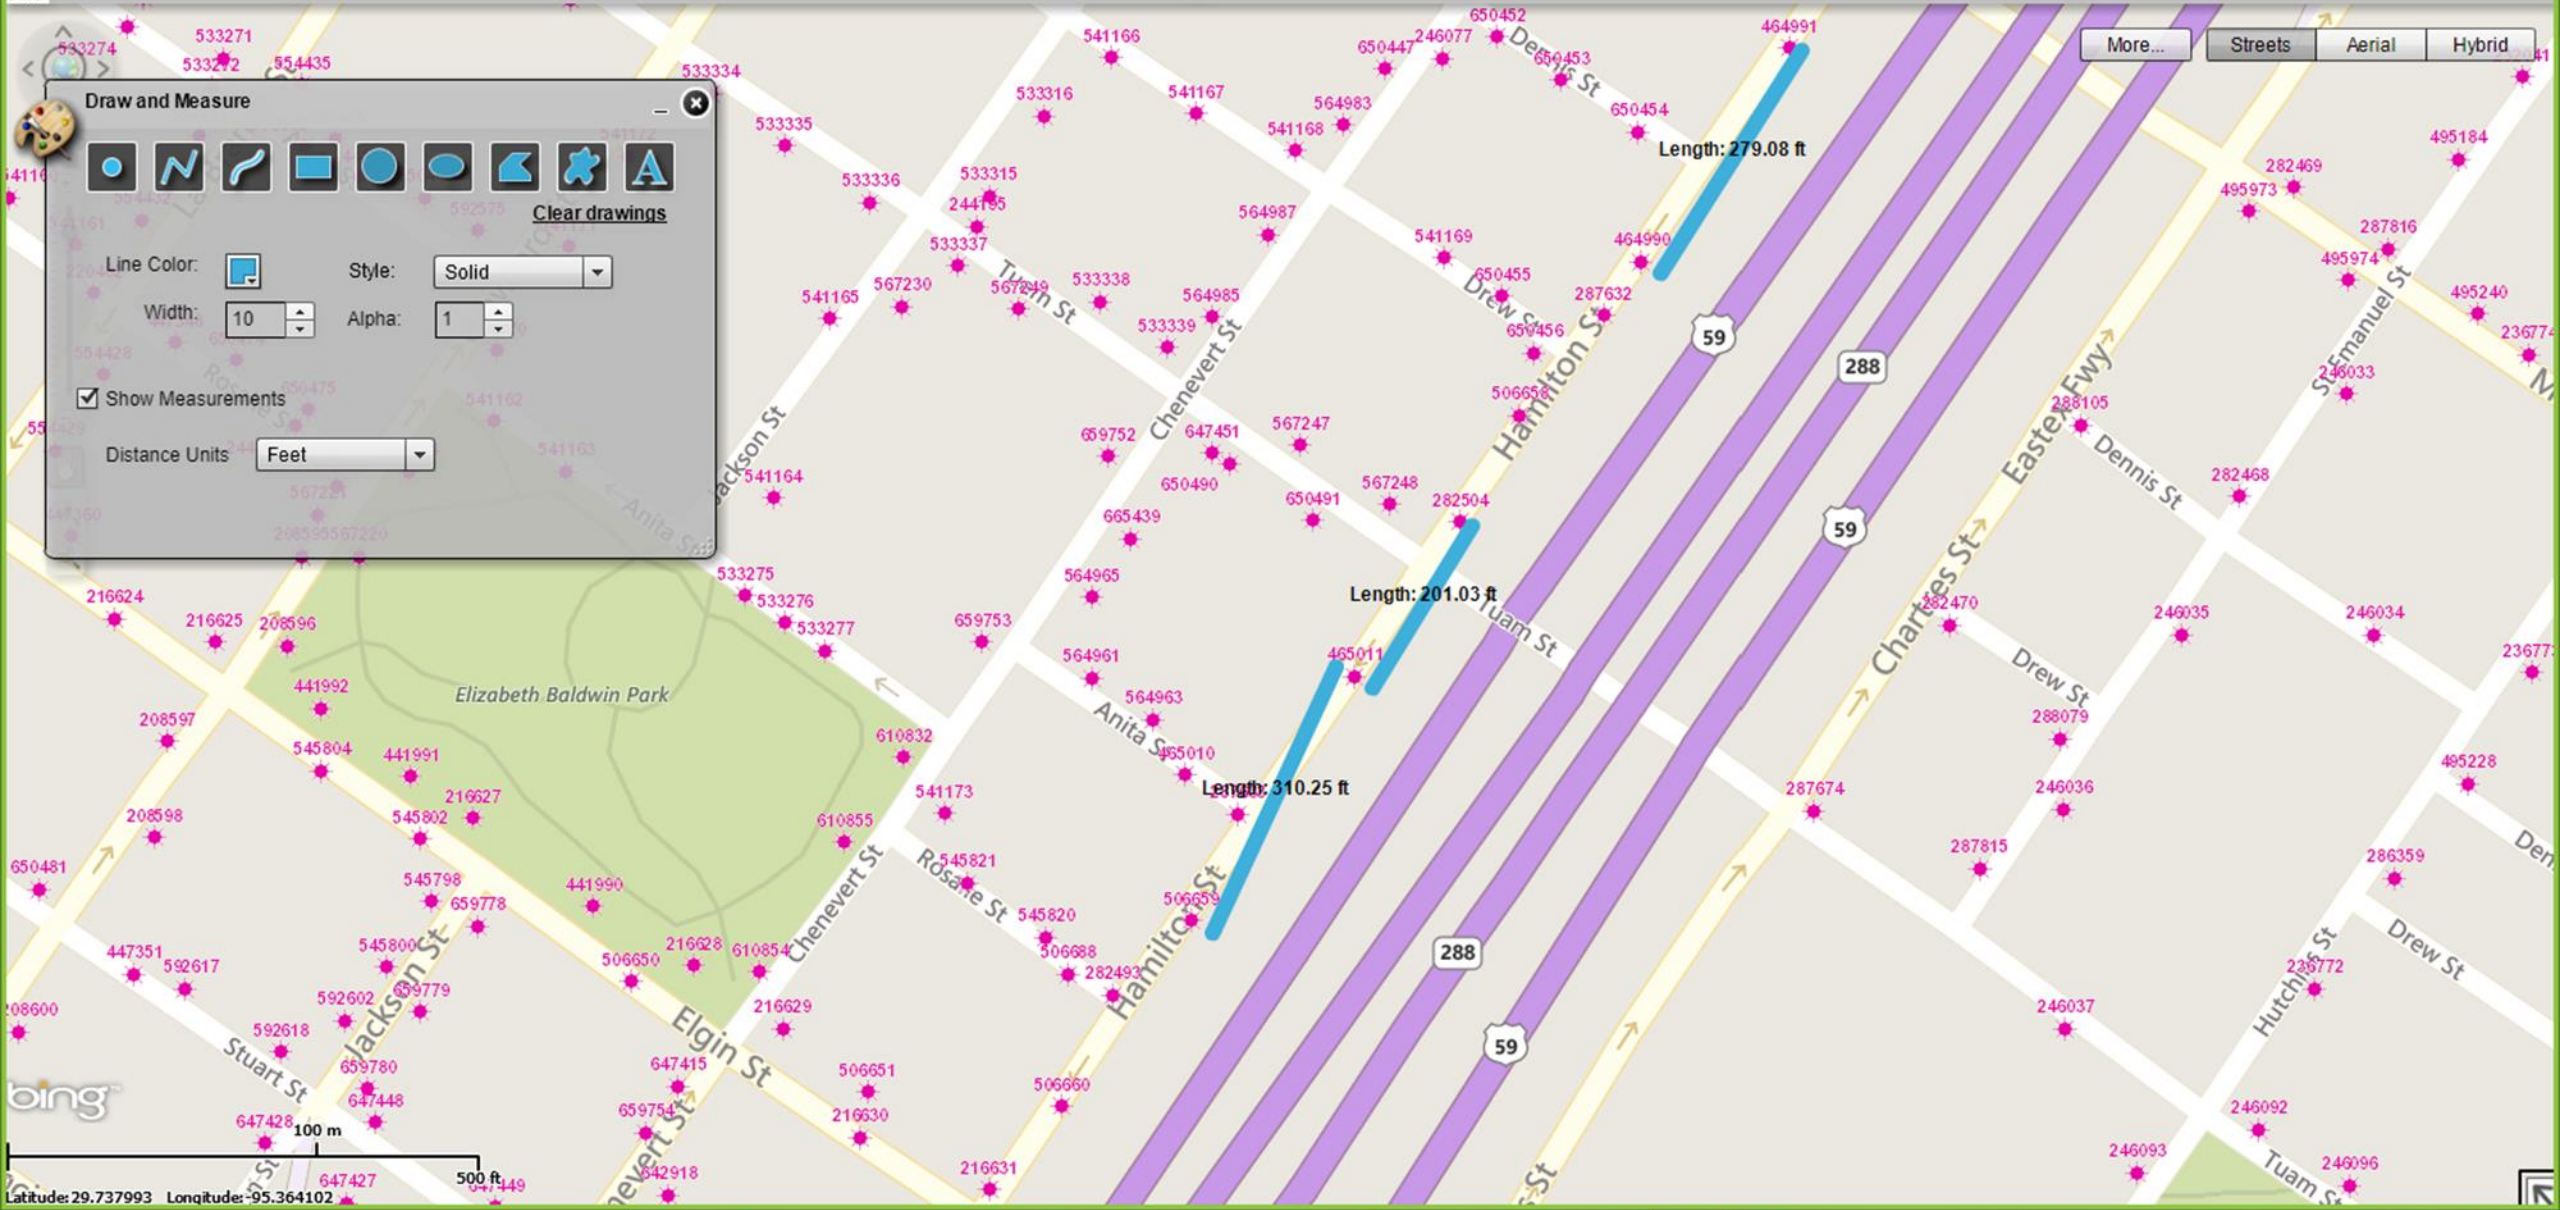

Streetlight Outage Reporting

CenterPoint Energy

Disclaimer About

Draw and Measure

Line Color: Style: Solid

Width: 10 Alpha: 1

☒ Show Measurements

Distance Units: Feet

Clear drawings