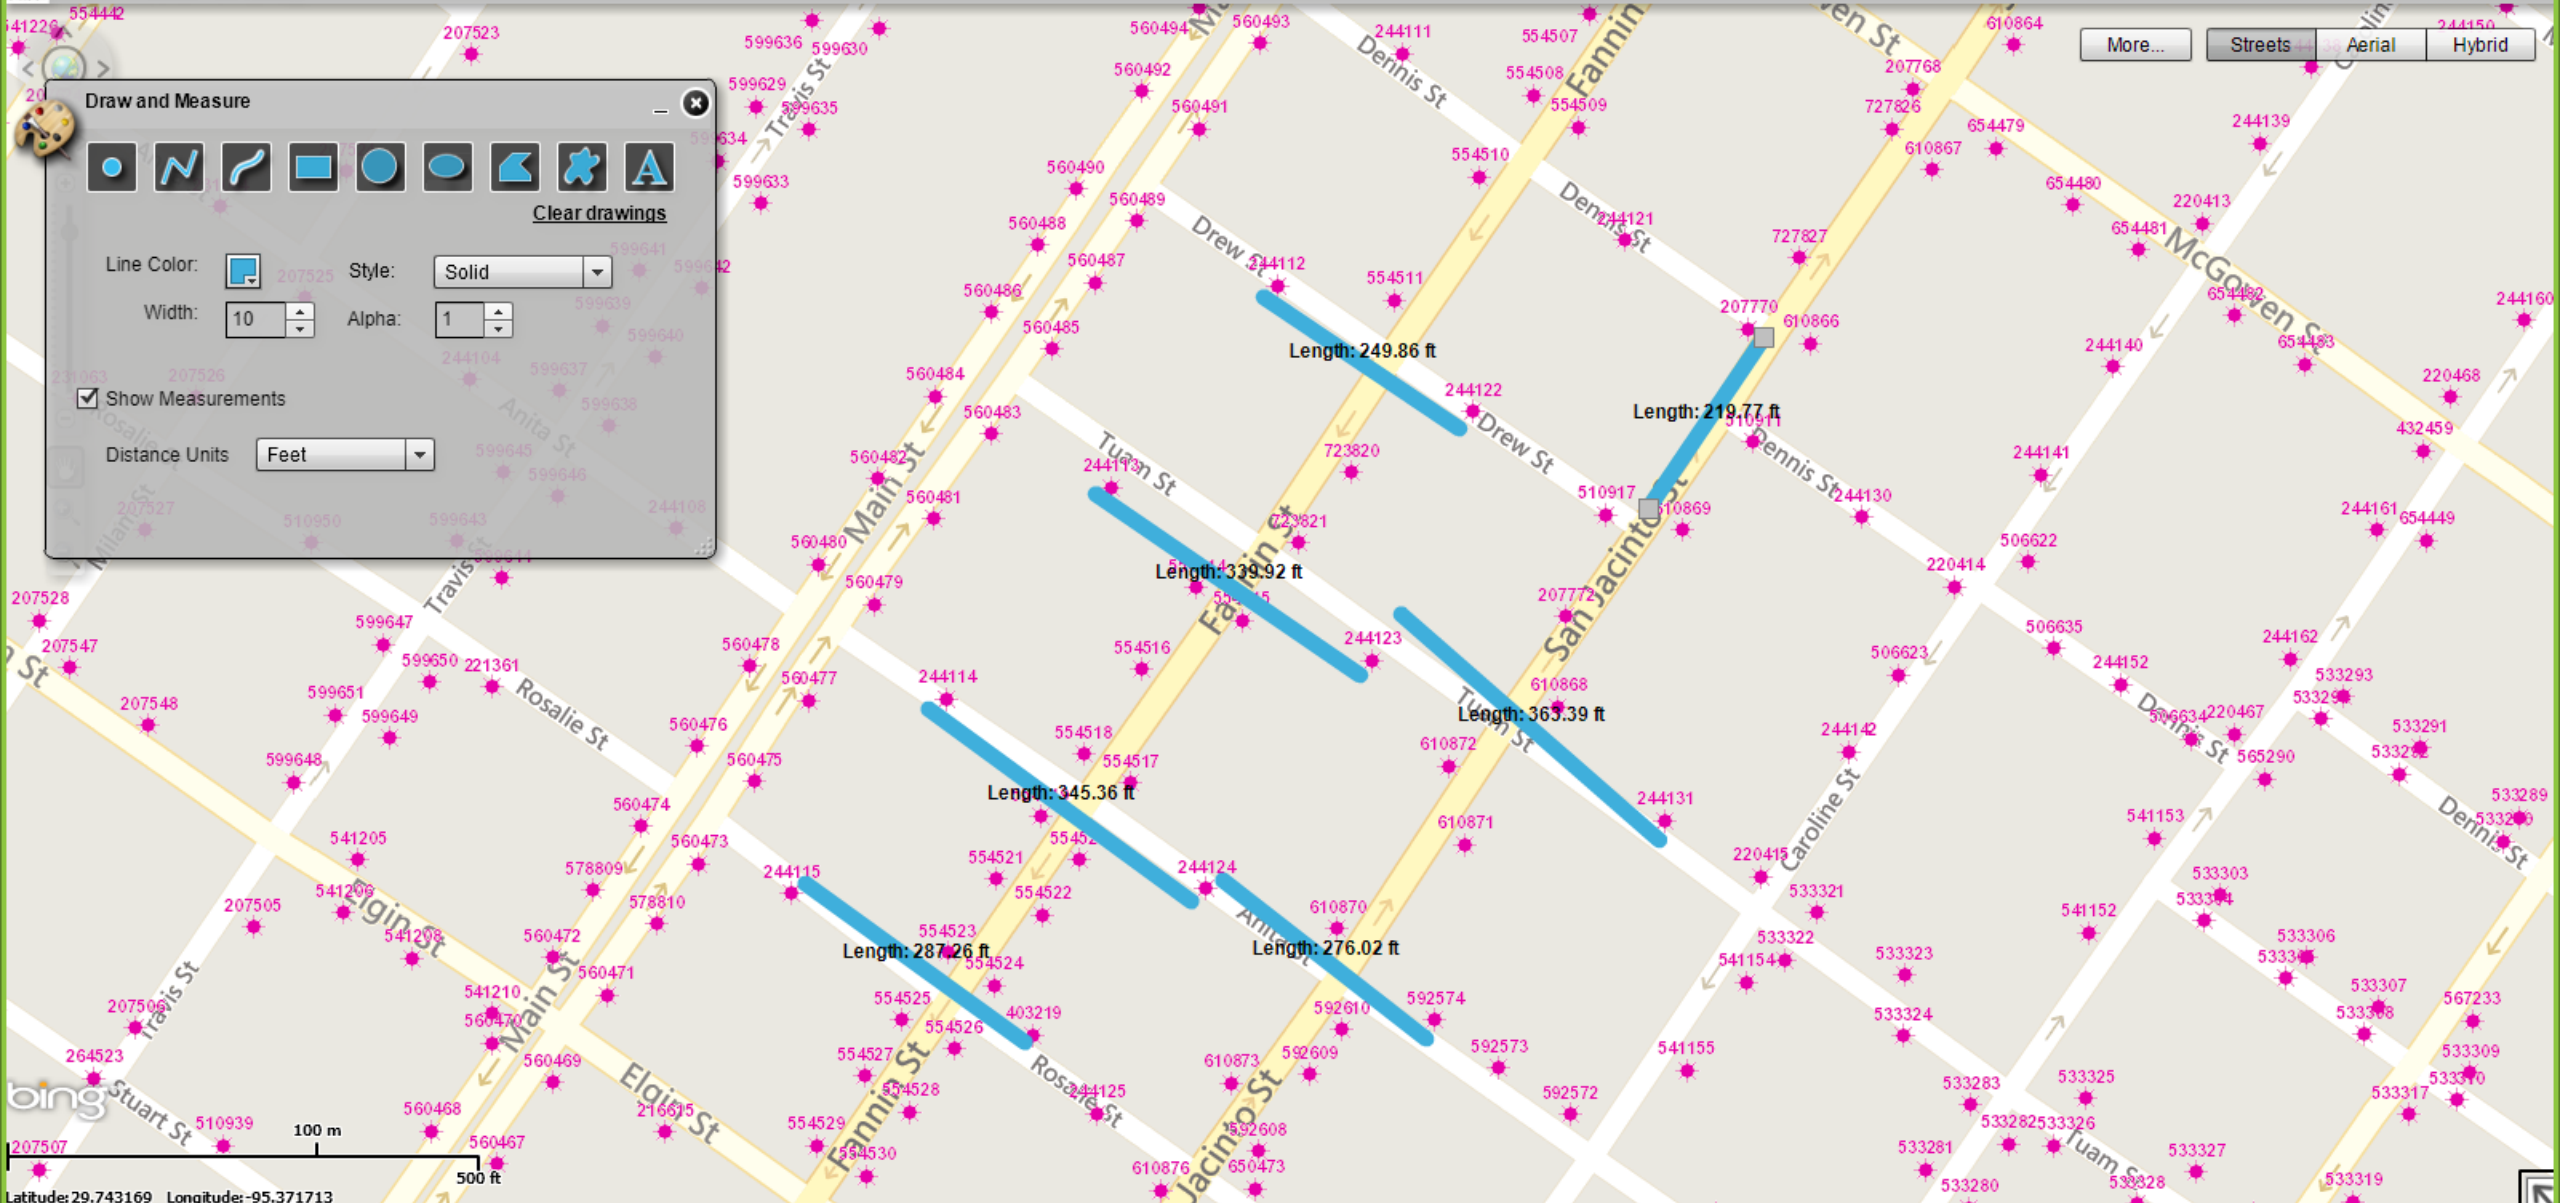

Streetlight Outage Reporting

CenterPoint Energy

Disclaimer About

More... Streets Aerial Hybrid

Draw and Measure

Clear drawings

Line Color: Style: Solid

Width: 10 Alpha: 1

Show Measurements

Distance Units: Feet

Streetlight Outage Reporting

CenterPoint Energy

Disclaimer About

Draw and Measure

Line Color: Style: Solid

Width: 10 Alpha: 1