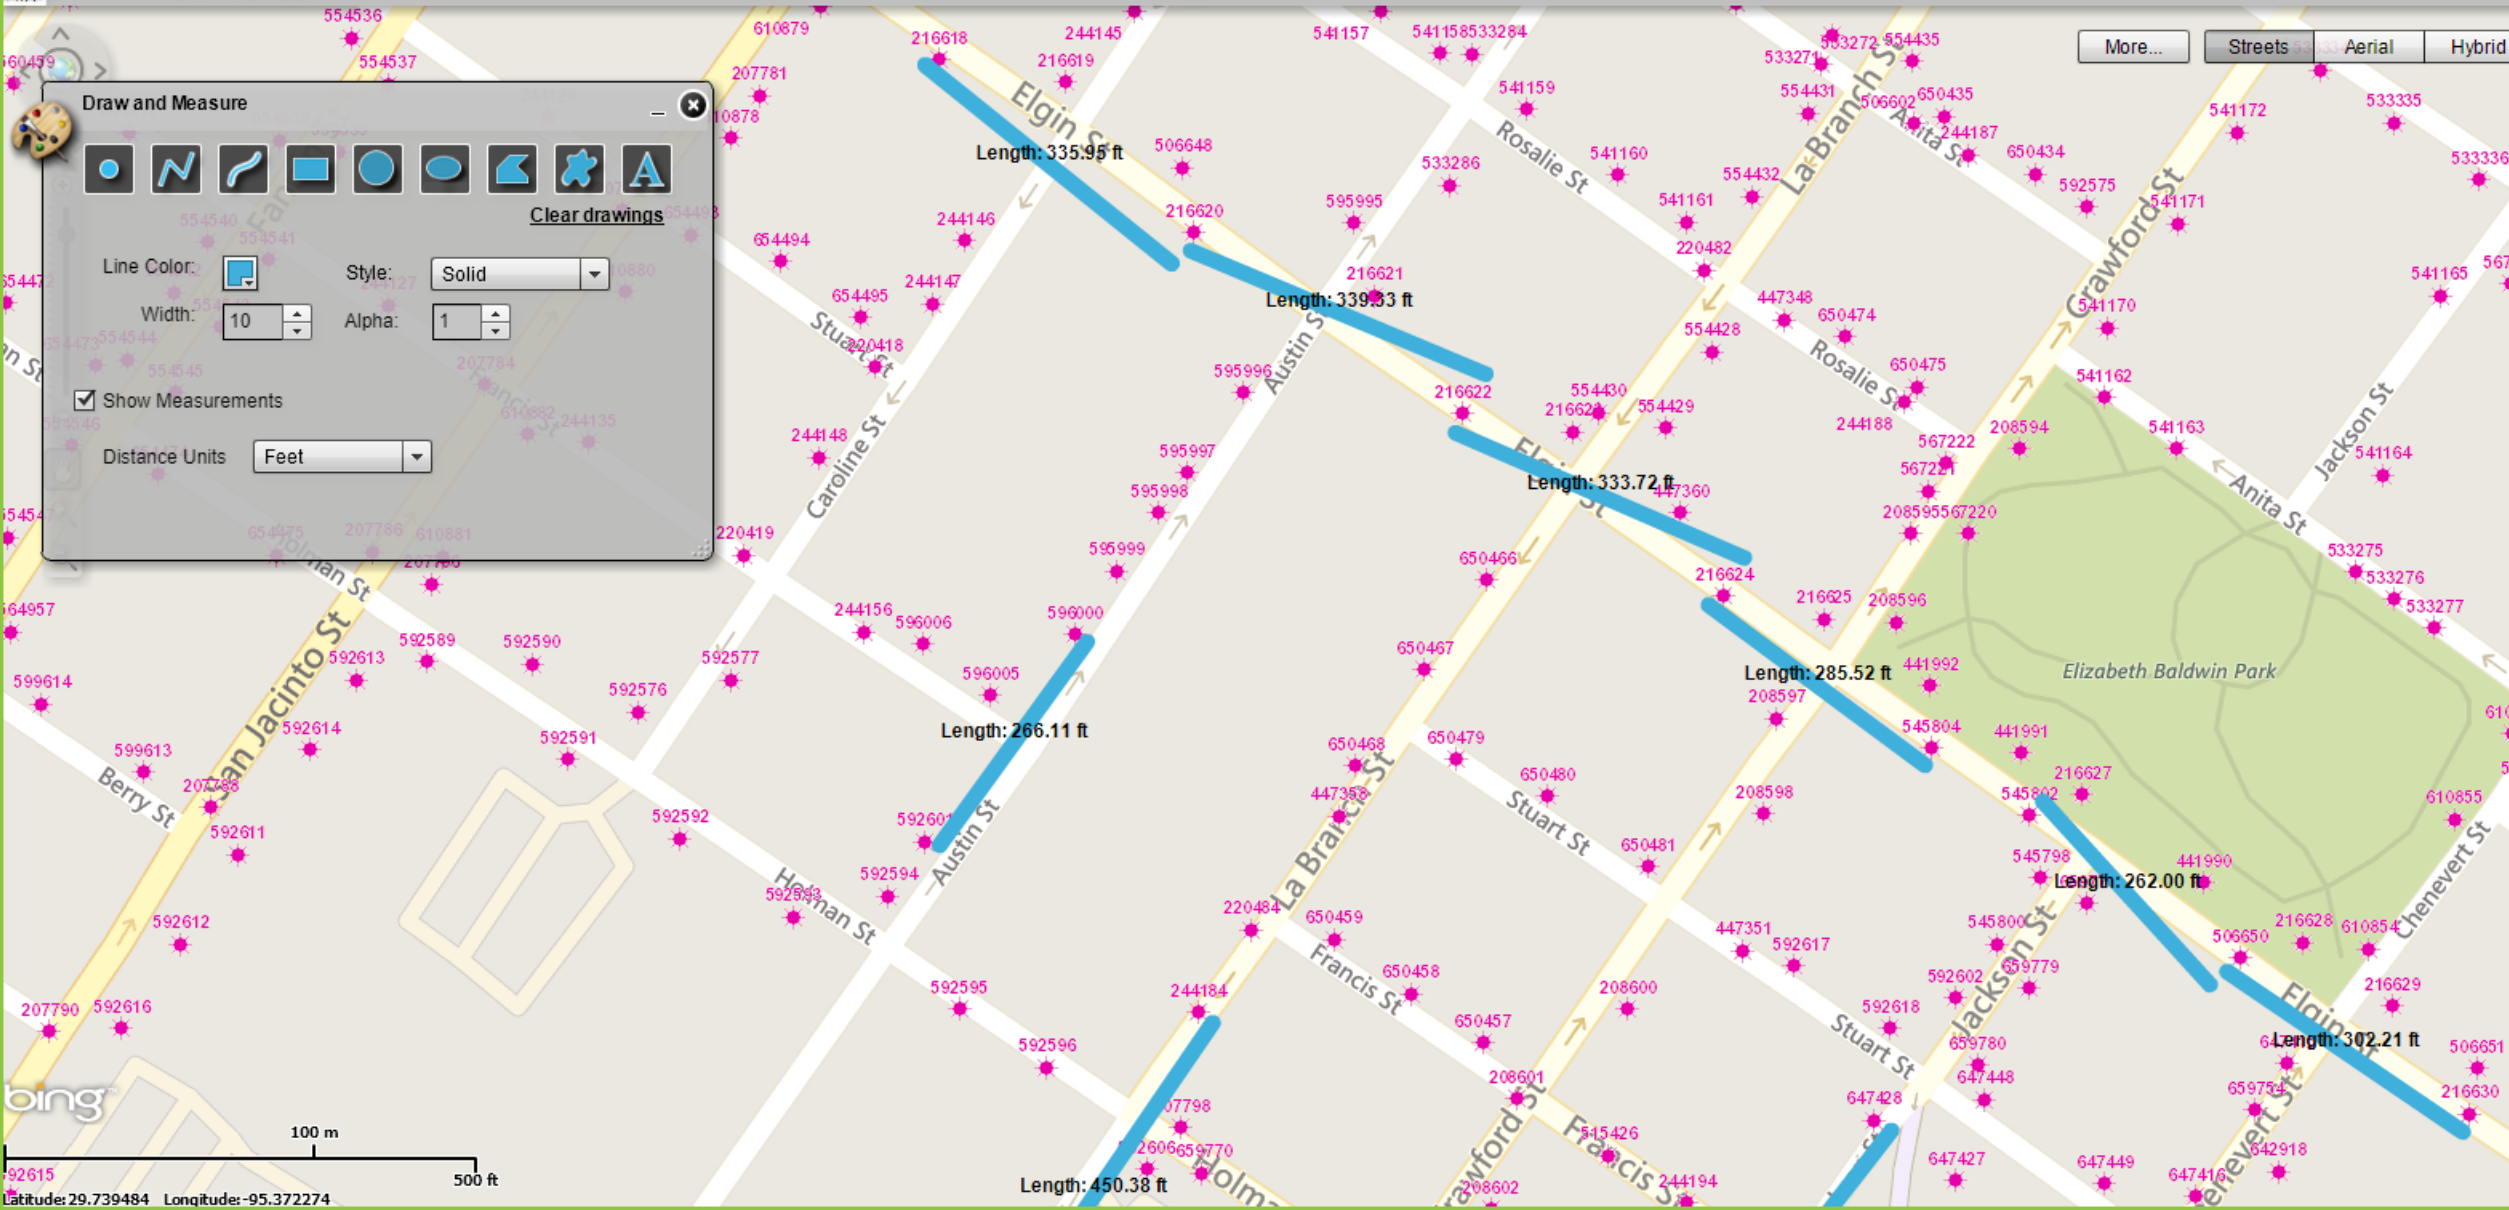

Streetlight Outage Reporting

CenterPoint Energy

Disclaimer About

More... Streets Aerial Hybrid

Draw and Measure

Clear drawings

Line Color: Style: Solid

Width: 10 Alpha: 1

☒ Show Measurements

Distance Units: Feet