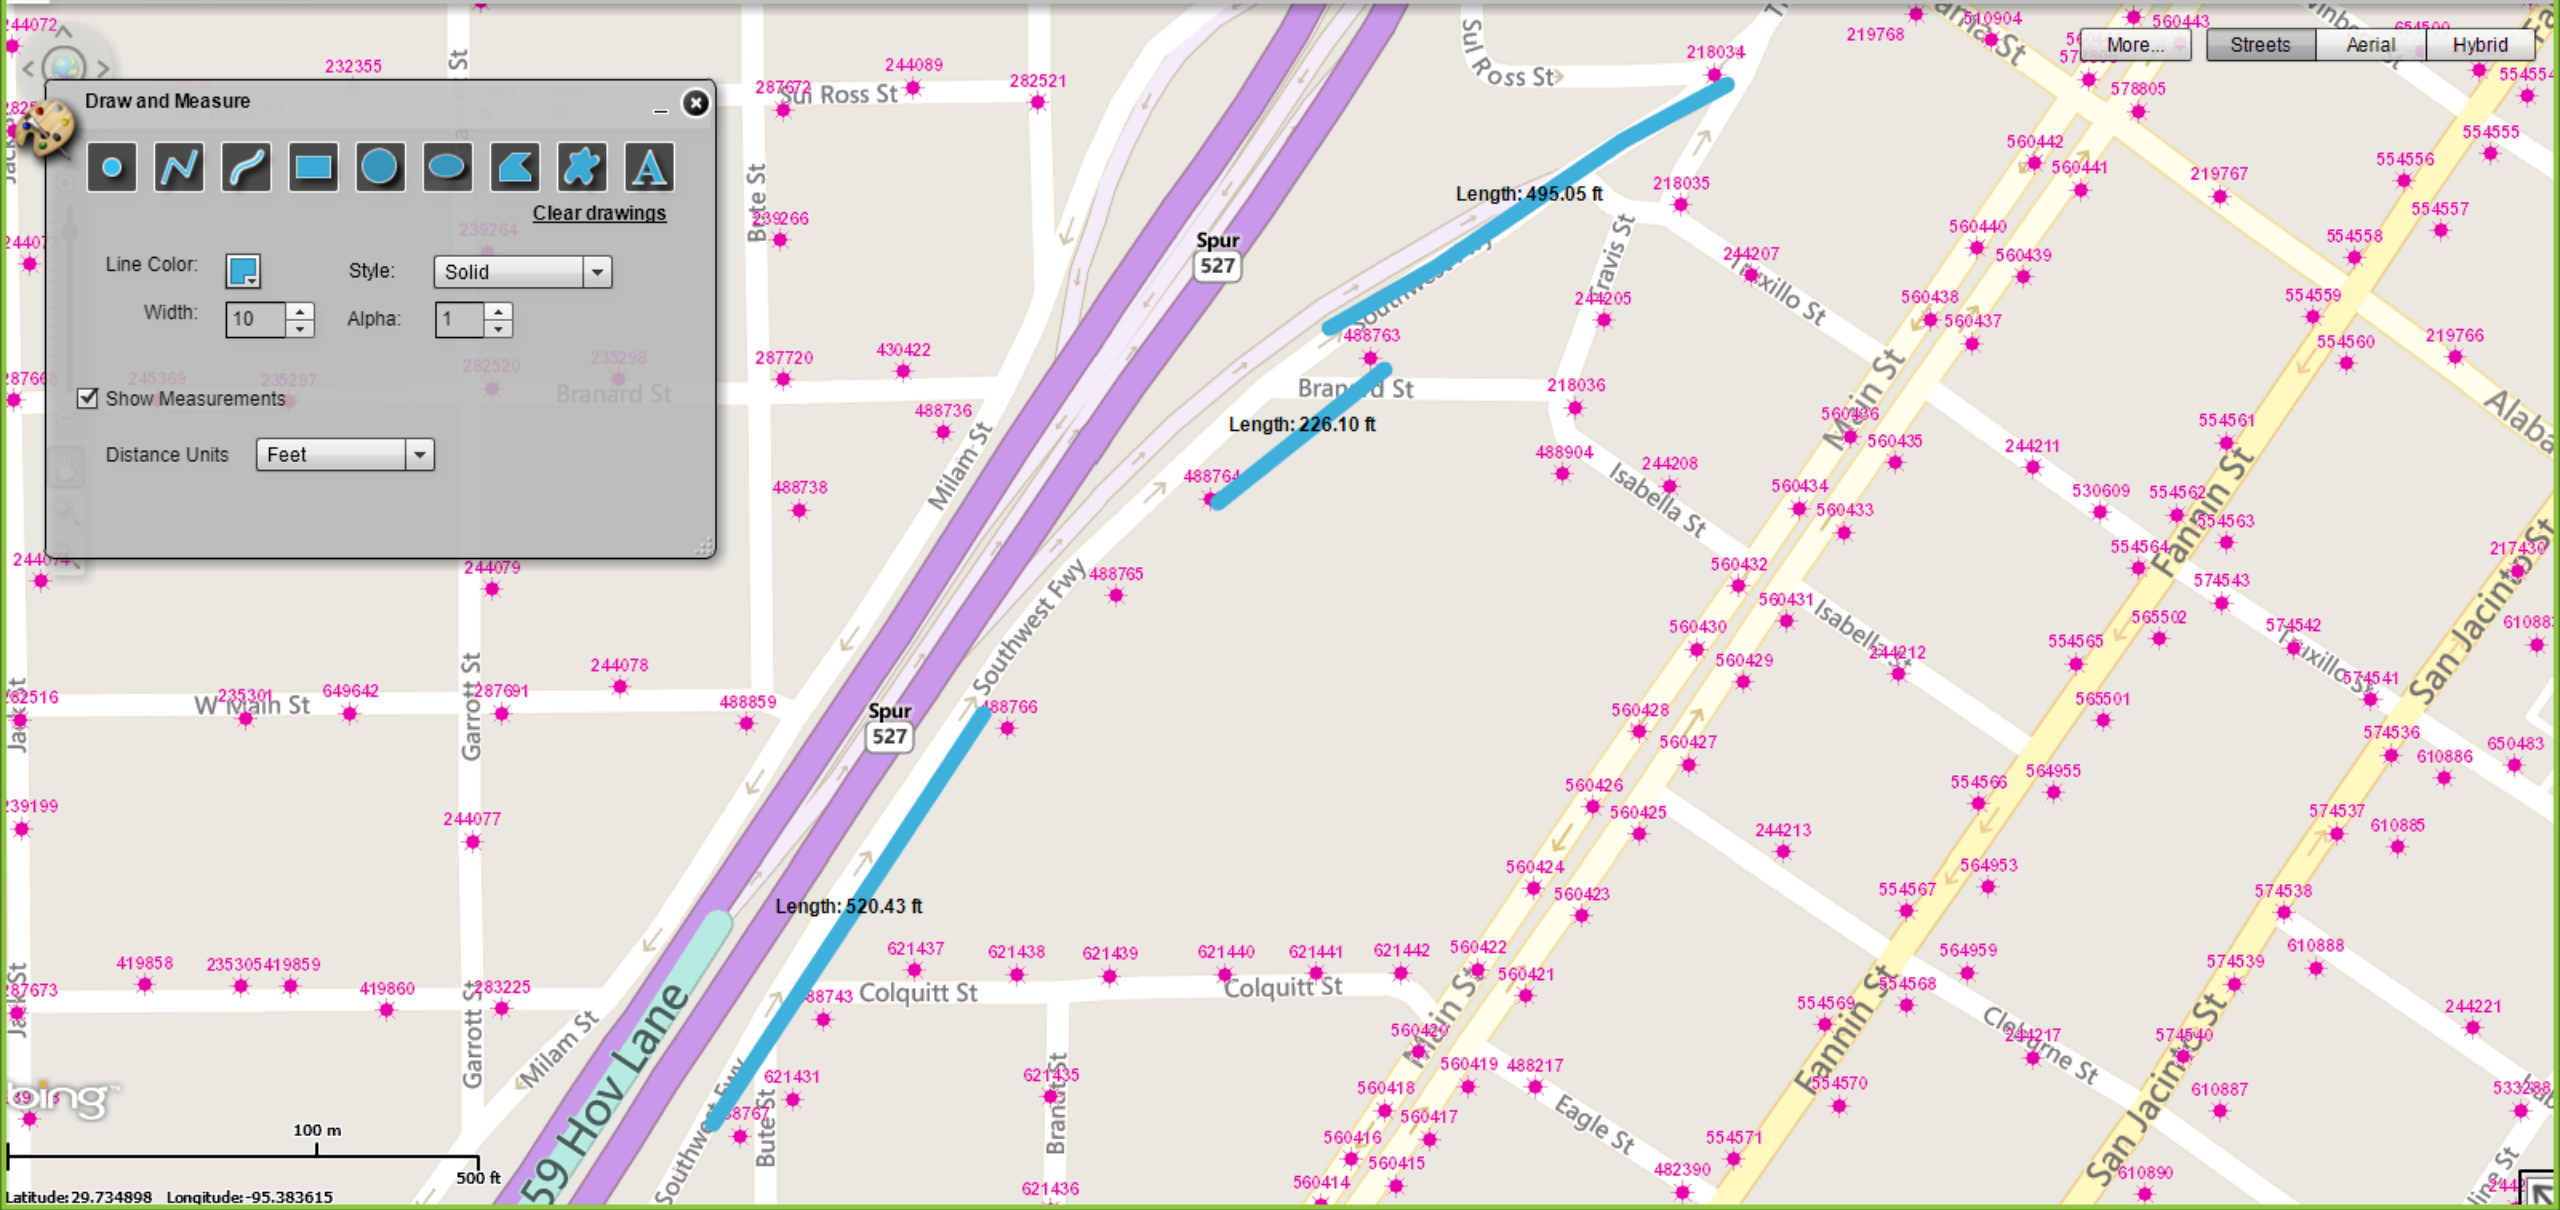

Draw and Measure

Line Color: Style: Solid

Width: 10 Alpha: 1

Show Measurements

Distance Units: Feet

Clear drawings

Latitude: 29.734898 Longitude: -95.383615

Streetlight Outage Reporting