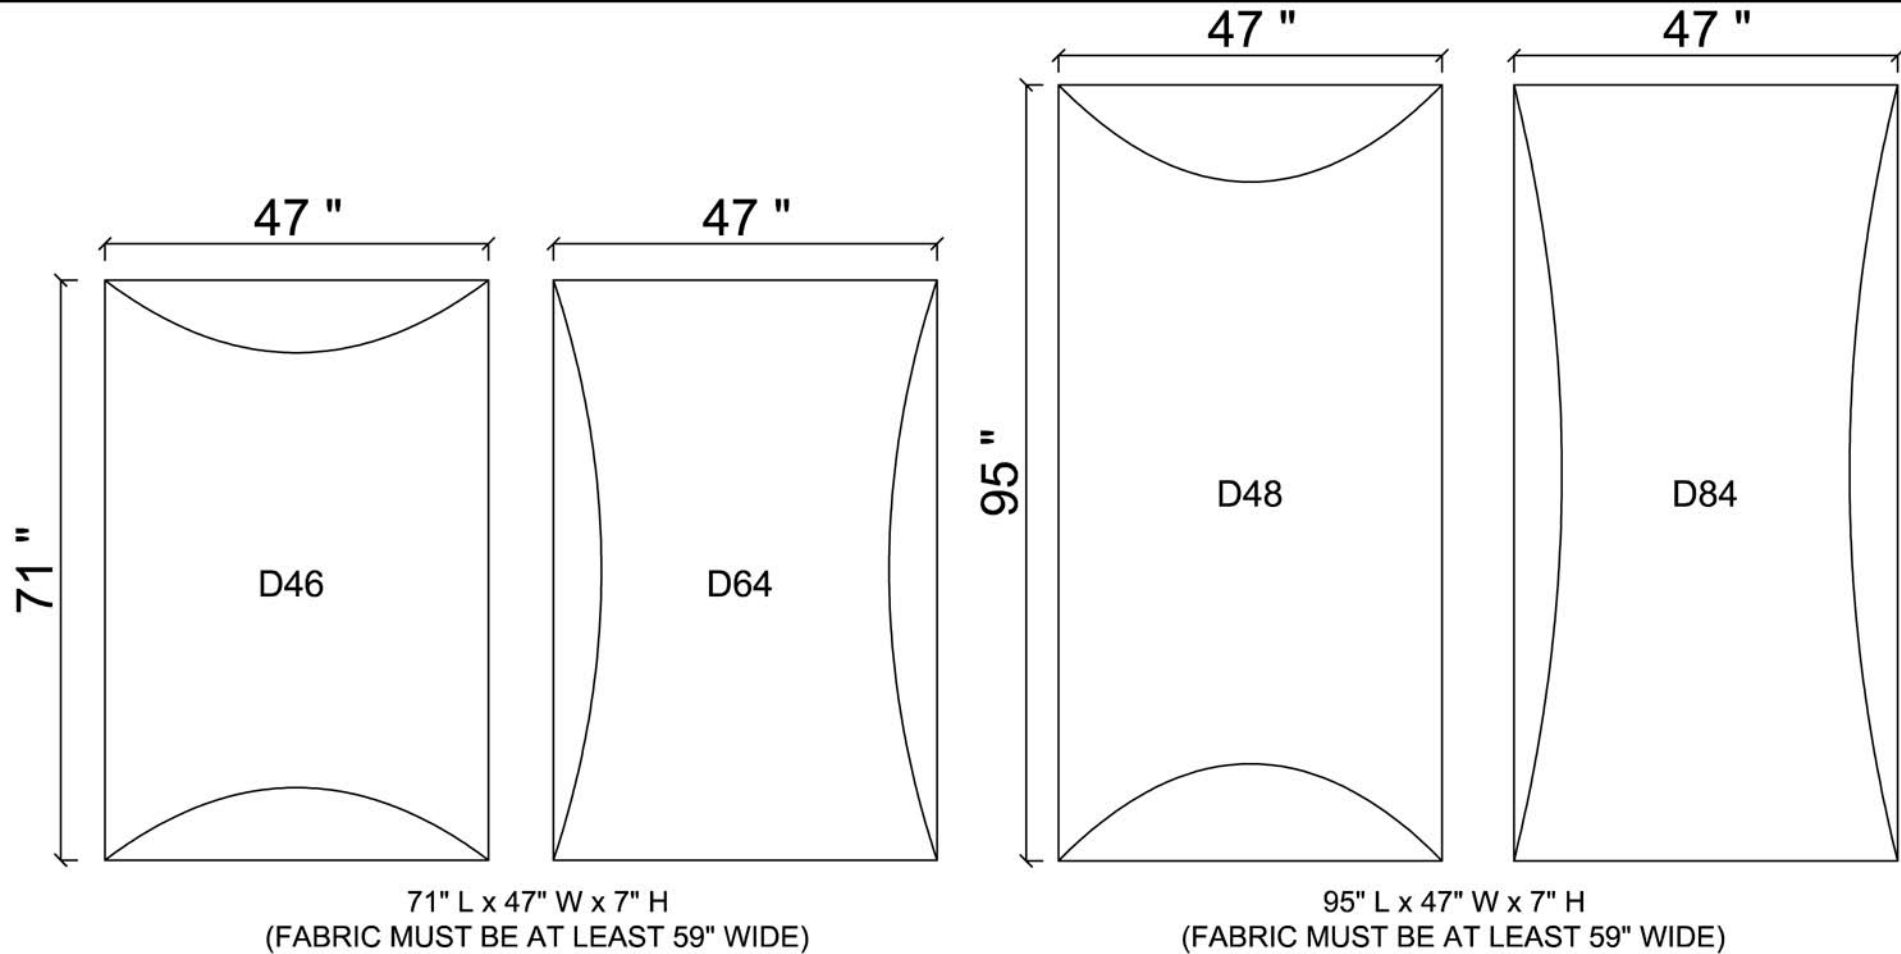

BARREL WALL DIFFUSERS

(AVAILABLE IN GEL COAT) - (WHITE OR CUSTOM)
OR FABRIC WRAPPED

BARREL WALL DIFFUSERS

(AVAILABLE IN GEL COAT) - (WHITE OR CUSTOM)
OR FABRIC WRAPPED

BARREL WALL DIFFUSERS

(AVAILABLE IN GEL COAT) - (WHITE OR CUSTOM)
OR FABRIC WRAPPED