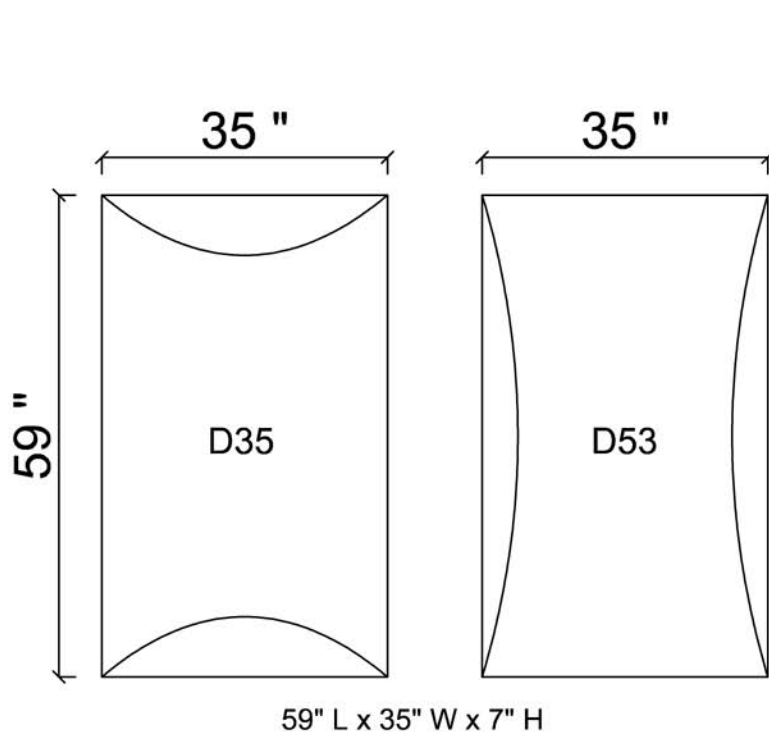

BARREL WALL DIFFUSERS

(AVAILABLE IN GEL COAT) - (WHITE OR CUSTOM)
OR FABRIC WRAPPED

BARREL WALL DIFFUSERS

(AVAILABLE IN GEL COAT) - (WHITE OR CUSTOM)
OR FABRIC WRAPPED

BARREL WALL DIFFUSERS

(AVAILABLE IN GEL COAT) - (WHITE OR CUSTOM)
OR FABRIC WRAPPED