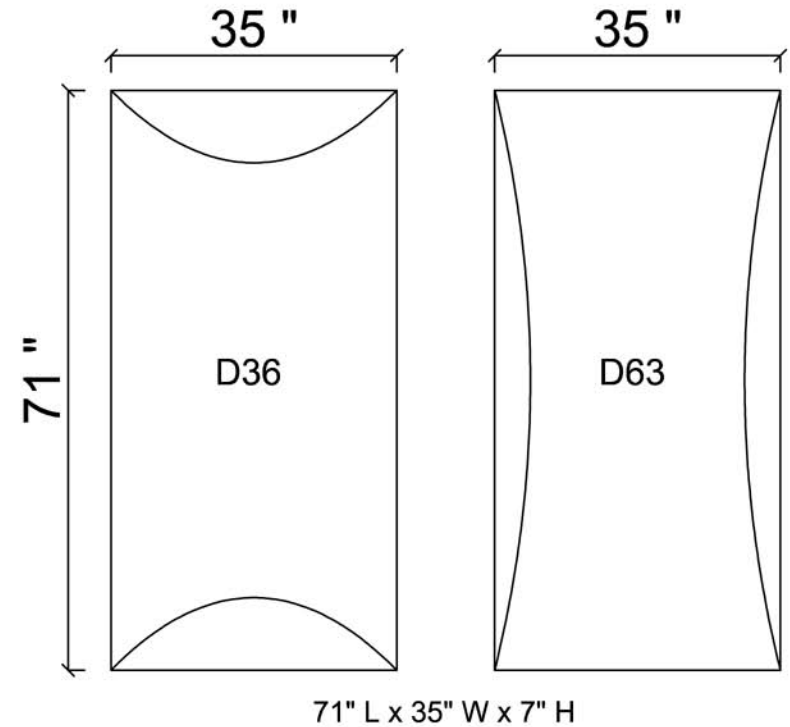

BARREL WALL DIFFUSERS

(AVAILABLE IN GEL COAT) - (WHITE OR CUSTOM)
OR FABRIC WRAPPED

BARREL WALL DIFFUSERS

(AVAILABLE IN GEL COAT) - (WHITE OR CUSTOM)
OR FABRIC WRAPPED

BARREL WALL DIFFUSERS

(AVAILABLE IN GEL COAT) - (WHITE OR CUSTOM)
OR FABRIC WRAPPED