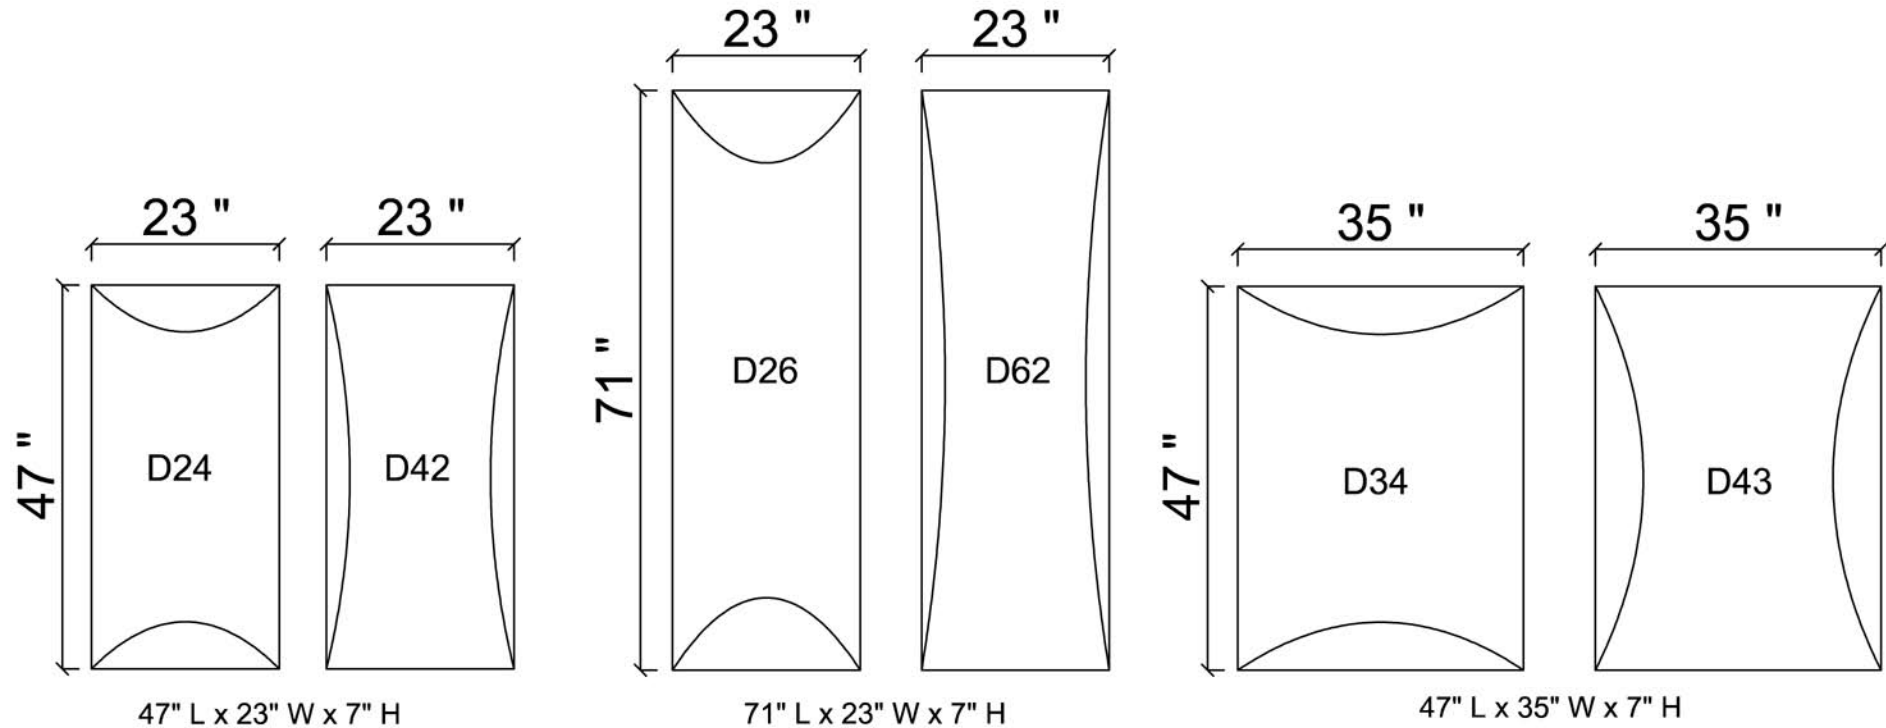

BARREL WALL DIFFUSERS

(AVAILABLE IN GEL COAT) - (WHITE OR CUSTOM)
OR FABRIC WRAPPED

BARREL WALL DIFFUSERS

(AVAILABLE IN GEL COAT) - (WHITE OR CUSTOM)
OR FABRIC WRAPPED

BARREL WALL DIFFUSERS

(AVAILABLE IN GEL COAT) - (WHITE OR CUSTOM)
OR FABRIC WRAPPED