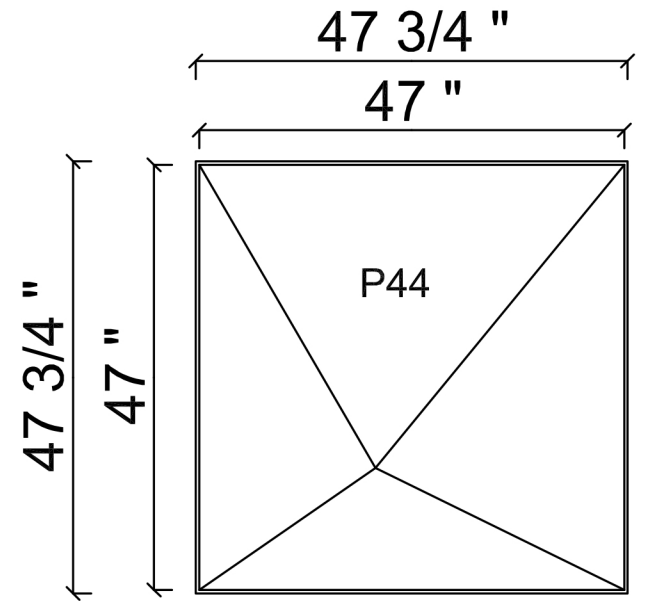

PYRAMIDAL CEILING DIFFUSERS

23-3/4" L x 23-3/4" W x 8" H

23-3/4" L x 47-3/4" W x 12-1/2" H

47-3/4" L x 47-3/4" W x 12-1/2" H
(FABRIC MUST BE AT LEAST 59" WIDE)

3/4" FLANGE AROUND PERIMETER OF UNIT ALLOWS FOR
INSTALLATION IN ANY SIZE CEILING GRID.

(AVAILABLE IN GEL COAT) - (WHITE OR CUSTOM)
OR FABRIC WRAPPED

PYRAMIDAL WALL DIFFUSERS

23" L x 23" W x 9-1/2" H

23" L x 47" W x 14" H

47" L x 47" W x 14" H
(FABRIC MUST BE AT LEAST 59" WIDE)

(AVAILABLE IN GEL COAT) - (WHITE OR CUSTOM)
OR FABRIC WRAPPED