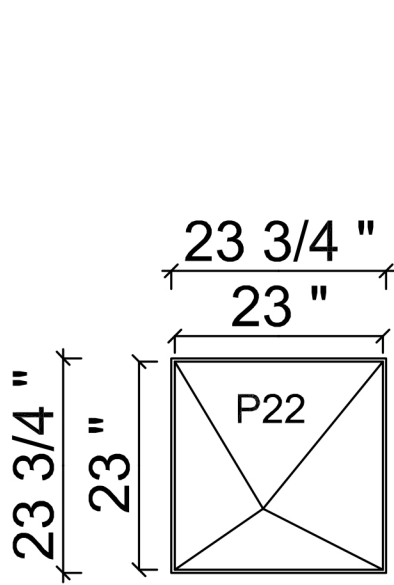

PYRAMIDAL CEILING DIFFUSERS

23-3/4" L x 23-3/4" W x 8" H

23-3/4" L x 47-3/4" W x 12-1/2" H

47-3/4" L x 47-3/4" W x 12-1/2" H
(FABRIC MUST BE AT LEAST 59" WIDE)

3/4" FLANGE AROUND PERIMETER OF UNIT ALLOWS FOR
INSTALLATION IN ANY SIZE CEILING GRID.

(AVAILABLE IN GEL COAT) - (WHITE OR CUSTOM)
OR FABRIC WRAPPED

PYRAMIDAL WALL DIFFUSERS

23" L x 23" W x 9-1/2" H

23" L x 47" W x 14" H

47" L x 47" W x 14" H
(FABRIC MUST BE AT LEAST 59" WIDE)

(AVAILABLE IN GEL COAT) - (WHITE OR CUSTOM)
OR FABRIC WRAPPED