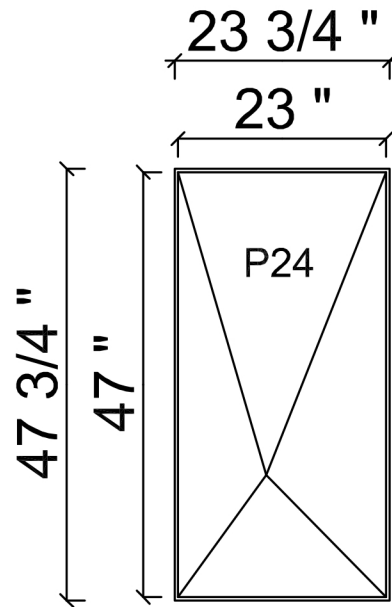

PYRAMIDAL CEILING DIFFUSERS

23-3/4" L x 23-3/4" W x 8" H

23-3/4" L x 47-3/4" W x 12-1/2" H

47-3/4" L x 47-3/4" W x 12-1/2" H
(FABRIC MUST BE AT LEAST 59" WIDE)

3/4" FLANGE AROUND PERIMETER OF UNIT ALLOWS FOR
INSTALLATION IN ANY SIZE CEILING GRID.

(AVAILABLE IN GEL COAT) - (WHITE OR CUSTOM)
OR FABRIC WRAPPED

PYRAMIDAL WALL DIFFUSERS

23" L x 23" W x 9-1/2" H

23" L x 47" W x 14" H

47" L x 47" W x 14" H
(FABRIC MUST BE AT LEAST 59" WIDE)

(AVAILABLE IN GEL COAT) - (WHITE OR CUSTOM)
OR FABRIC WRAPPED