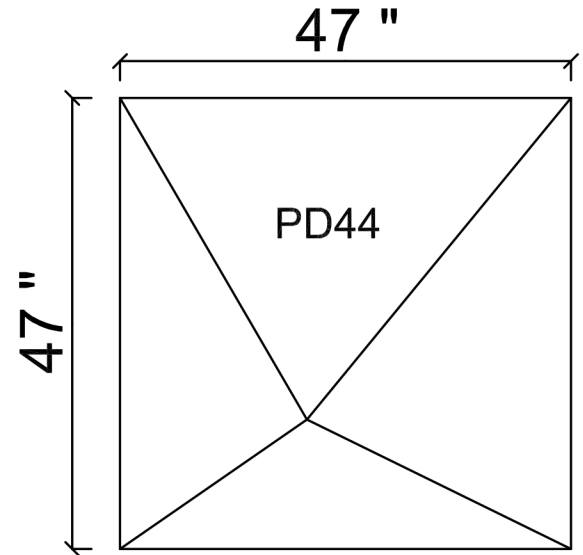

PYRAMIDAL CEILING DIFFUSERS

23-3/4" L x 23-3/4" W x 8" H

23-3/4" L x 47-3/4" W x 12-1/2" H

47-3/4" L x 47-3/4" W x 12-1/2" H
(FABRIC MUST BE AT LEAST 59" WIDE)

3/4" FLANGE AROUND PERIMETER OF UNIT ALLOWS FOR
INSTALLATION IN ANY SIZE CEILING GRID.

(AVAILABLE IN GEL COAT) - (WHITE OR CUSTOM)
OR FABRIC WRAPPED

PYRAMIDAL WALL DIFFUSERS

23" L x 23" W x 9-1/2" H

23" L x 47" W x 14" H

47" L x 47" W x 14" H
(FABRIC MUST BE AT LEAST 59" WIDE)

(AVAILABLE IN GEL COAT) - (WHITE OR CUSTOM)
OR FABRIC WRAPPED