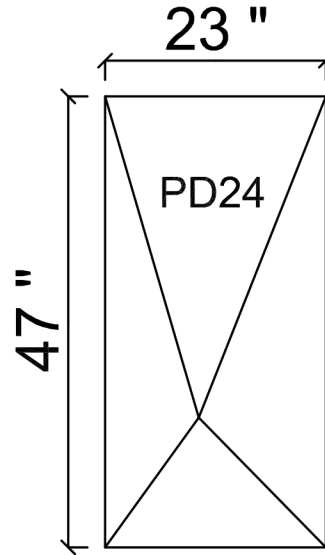

PYRAMIDAL CEILING DIFFUSERS

23-3/4" L x 23-3/4" W x 8" H

23-3/4" L x 47-3/4" W x 12-1/2" H

47-3/4" L x 47-3/4" W x 12-1/2" H
(FABRIC MUST BE AT LEAST 59" WIDE)

3/4" FLANGE AROUND PERIMETER OF UNIT ALLOWS FOR
INSTALLATION IN ANY SIZE CEILING GRID.

(AVAILABLE IN GEL COAT) - (WHITE OR CUSTOM)
OR FABRIC WRAPPED

PYRAMIDAL WALL DIFFUSERS

23" L x 23" W x 9-1/2" H

23" L x 47" W x 14" H

47" L x 47" W x 14" H
(FABRIC MUST BE AT LEAST 59" WIDE)

(AVAILABLE IN GEL COAT) - (WHITE OR CUSTOM)
OR FABRIC WRAPPED