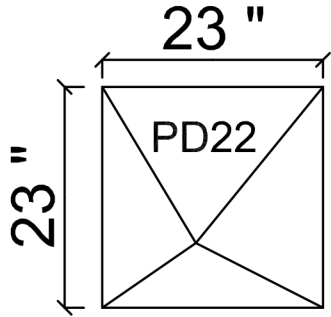

PYRAMIDAL CEILING DIFFUSERS

23-3/4" L x 23-3/4" W x 8" H

23-3/4" L x 47-3/4" W x 12-1/2" H

47-3/4" L x 47-3/4" W x 12-1/2" H
(FABRIC MUST BE AT LEAST 59" WIDE)

3/4" FLANGE AROUND PERIMETER OF UNIT ALLOWS FOR
INSTALLATION IN ANY SIZE CEILING GRID.

(AVAILABLE IN GEL COAT) - (WHITE OR CUSTOM)
OR FABRIC WRAPPED

PYRAMIDAL WALL DIFFUSERS

23" L x 23" W x 9-1/2" H

23" L x 47" W x 14" H

47" L x 47" W x 14" H
(FABRIC MUST BE AT LEAST 59" WIDE)

(AVAILABLE IN GEL COAT) - (WHITE OR CUSTOM)
OR FABRIC WRAPPED