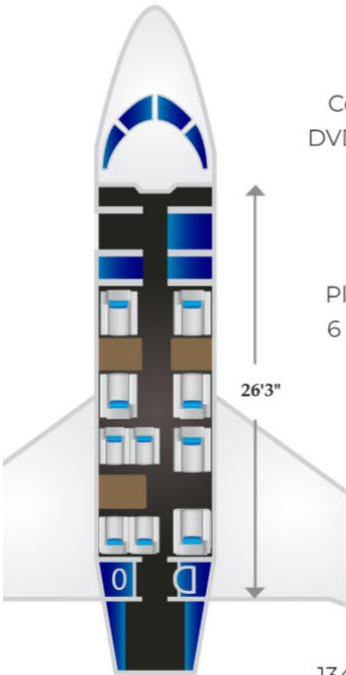

FALCON 2000

2000 Model · 2022 Refurbishment

Charter@FlyClearview.com · 212-884-9917

CLEARVIEW AVIATION

Complimentary Wi-Fi Internet
DVD Player · Two 13" LCD Screens

Plush Seating For 10 Passengers
6 Captain Chairs + 4 Place Table

6.5 Hour · 3,500 NM Range
45,000 ft Cruising Altitude

134 cu ft Baggage Compartment
10 Large + 2 Small Suitcases

Fully Appointed Galley
Fresh Linens · Pillows · Bedding

Domestic · International
One Way And Round Trips