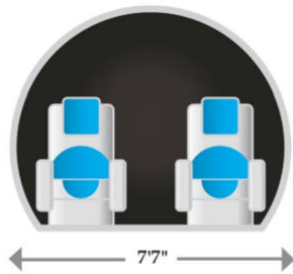

FALCON 2000

2000 Model · 2022 Refurbishment

Charter@FlyClearview.com · 212-884-9917

CLEARVIEW AVIATION

Complimentary Wi-Fi Internet
DVD Player · Two 13" LCD Screens

Plush Seating For 10 Passengers
6 Captain Chairs + 4 Place Table

6.5 Hour · 3,500 NM Range
45,000 ft Cruising Altitude

134 cu ft Baggage Compartment
10 Large + 2 Small Suitcases

Fully Appointed Galley
Fresh Linens · Pillows · Bedding

Domestic · International
One Way And Round Trips