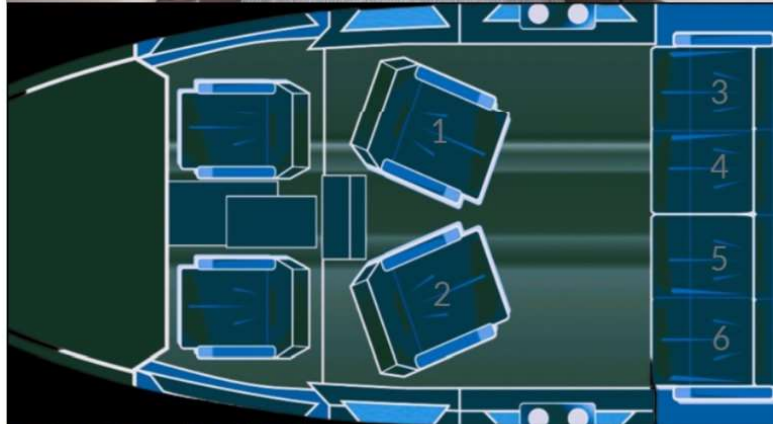

SIKORSKY S76C

1996 Model · 2020 Refurbishment

Charter@FlyClearview.com · 212-884-9917

CLEARVIEW
AVIATION

120V Power Ports
XM Weather

Plush Seating For 6 Passengers
2 Captain Chairs + 4 Place Divan

2 Hour · 300 NM Range
170 mph Max Cruise Speed

38 cu ft Baggage Compartment
5 Large + 2 Small Suitcases

Fully Stocked
Refreshment Center

NY Metro Area
One Way And Round Trips

Clearview Aviation | Private Charter | Aircraft Management | Aircraft Maintenance
New York | Florida