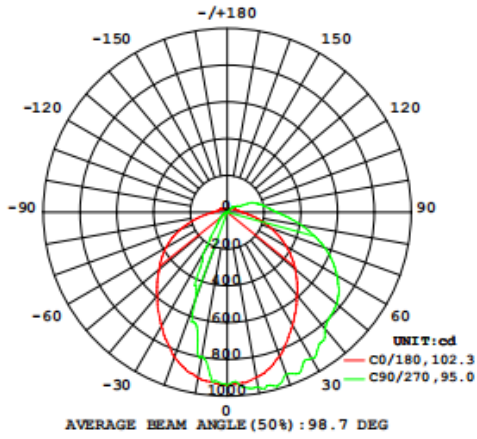

LED Mini WALL PACK

Photometric