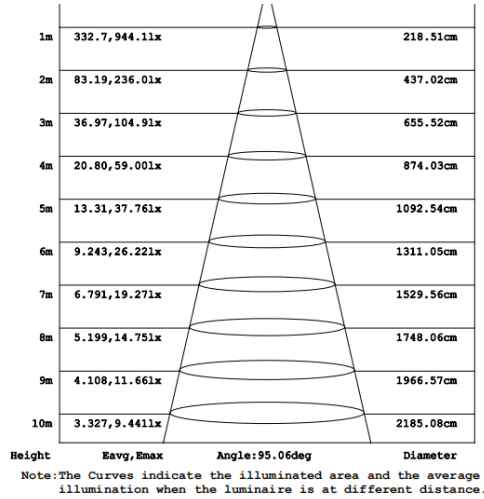

Application

Outdoor- General area and Security lighting, garages, storage units, yard and porch areas, etc..

Electric Characteristic

Specification/Model	MX2LSPCW24W
LED Chips	2835 (0.5W)
Input power	24W
Lumens output	2700LM
Efficiency	110LM/W
CRI	75Ra
Color Temperature	3000/4000K/5000K
Driver	100-277V UL Driver
Lighting beam	120D
Power Factor	0.9
Total Harmonic Distortion	13.4%
lamps efficiency	90%
Certificates	UL,DLC
Equivalent	40-50W MH/HPS

LED Mini WALL PACK

Photometric

Projected LED Lumen Maintenance

Operating hours	0	25000	50000
Lumen maintenance factor	1	0.91	0.8

Data references the extrapolated performance projections for the WALLPACK LED platform in a 25°C ambient, based on 10,000 hours of LED testing (tested per IESNA LM- 80-08 and projected per IESNA TM-21-11)

Dimensions: