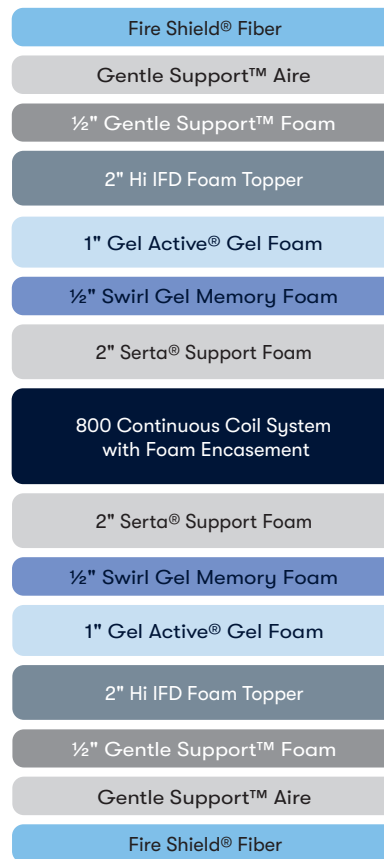

Presidential Suite X Firm Profile: 15.25" DOUBLE-SIDED MATTRESS