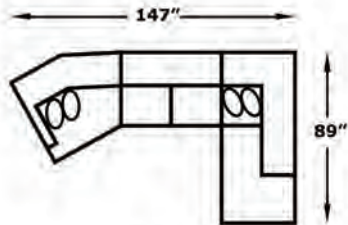

We do our best to provide the most accurate dimensions. However, as with all handcrafted products, dimensions are approximate.

ELLIOTT

9D00

Features your favorite sectional pieces.

9D00: Available in fabric types: 1, 6, 11, 14

-39
Armless Chair
W-26 D-38

-43
Armless Loveseat
W-52 D-38

-63
RAF Corner Sofa
W-96 D-38

-64
LAF Corner Sofa
W-96 D-38

-94
LAF Cuddler
W-57 D-47

-95
RAF Cuddler
W-57 D-47

CONFIGURATIONS

-64, -43, -37

-38, -43, -63

-64, -39, -27

-28, -39, -63

-64, -27

-28, -63

-38, -43, -95

-64, -43, -05

-94, -43, -37

-06, -43, -63

-64, -43, -95

-94, -43, -63

-06, -27

-28, -05

-94, -43, -95