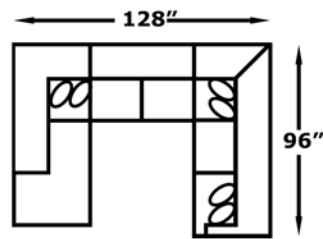

We do our best to provide the most accurate dimensions. However, as with all handcrafted products, dimensions are approximate.

ELLIOTT

9D00

Features your favorite sectional pieces.

9D00: Available in fabric types: 1, 6, 11, 14

AVAILABLE PIECES

-05
RAF Chaise Lounge
W-32 D-65

-06
LAF Chaise Lounge
W-32 D-65

-22
Corner Wedge
W-38 D-38

-27
RAF Loveseat
W-58 D-38

-28
LAF Loveseat
W-58 D-38

-37
RAF Corner Bumper
Chaise
W-38 D-89

-38
LAF Corner Bumper
Chaise
W-38 D-89

-39
Armless Chair
W-26 D-38

-43
Armless Loveseat
W-52 D-38

-63
RAF Corner Sofa
W-96 D-38

-64
LAF Corner Sofa
W-96 D-38

-94
LAF Cuddler
W-57 D-47

-95
RAF Cuddler
W-57 D-47

CONFIGURATIONS

-64, -43, -37

-38, -43, -63

-64, -39, -27

-28, -39, -63

-64, -27

-28, -63

-38, -43, -95

-64, -43, -05

-94, -43, -37