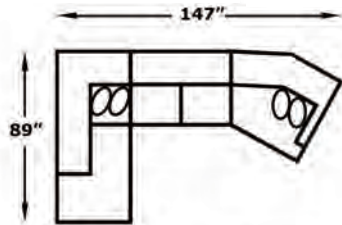

We do our best to provide the most accurate dimensions. However, as with all handcrafted products, dimensions are approximate.

ELLIOTT

9D00

Features your favorite sectional pieces.

9D00: Available in fabric types: 1, 6, 11, 14

-39
Armless Chair
W-26 D-38

-43
Armless Loveseat
W-52 D-38

-63
RAF Corner Sofa
W-96 D-38

-64
LAF Corner Sofa
W-96 D-38

-94
LAF Cuddler
W-57 D-47

-95
RAF Cuddler
W-57 D-47

CONFIGURATIONS

-64, -43, -37

-38, -43, -63

-64, -39, -27

-28, -39, -63

-64, -27

-28, -63

-38, -43, -95

-64, -43, -05

-94, -43, -37

-06, -43, -63

-64, -43, -95

-94, -43, -63

-06, -27

-28, -05

-94, -43, -95