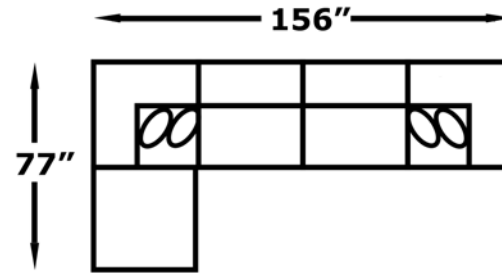

We do our best to provide the most accurate dimensions. However, as with all handcrafted products, dimensions are approximate.

SCOTTIE

9F00

Features your favorite sectional pieces

9F00: Available in fabric types: 1, 6, 11, 14

AVAILABLE PIECES

9F00-10
Large Ottoman
W-38 D-38

9F00-22
Corner Wedge
W-39 D-39

9F00-39
Armless Chair
W-39 D-39

CONFIGURATIONS

-10, -22, -39, -22

-22, -39, -22, -10

-10, -22, -39, -39, -22

-22, -39, -39, -22, -10

-22, -39, -22, -39, -39, -22,

-10, -39, -22, -39,
-39, -22, -10

-22, -39, -39, -22

-10, -39, -22, -39, -39, -22

-39, -22, -39, -39, -22, -39

-10, -22, -39, -39, -22, -10

-22, -39, -22