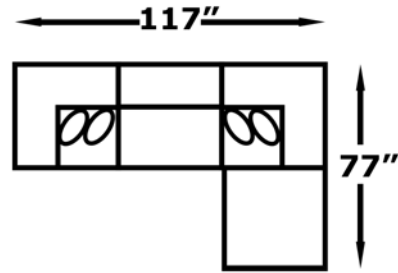

We do our best to provide the most accurate dimensions. However, as with all handcrafted products, dimensions are approximate.

SCOTTIE

9F00

Features your favorite sectional pieces

9F00: Available in fabric types: 1, 6, 11, 14

AVAILABLE PIECES

9F00-10
Large Ottoman
W-38 D-38

9F00-22
Corner Wedge
W-39 D-39

9F00-39
Armless Chair
W-39 D-39

CONFIGURATIONS

-10, -22, -39, -22

-22, -39, -22, -10

-10, -22, -39, -39, -22

-22, -39, -39, -22, -10

-22, -39, -22, -39, -39, -22,

-10, -39, -22, -39,
-39, -22, -10

-22, -39, -39, -22

-10, -39, -22, -39, -39, -22

-39, -22, -39, -39, -22, -39

-10, -22, -39, -39, -22, -10

-22, -39, -22