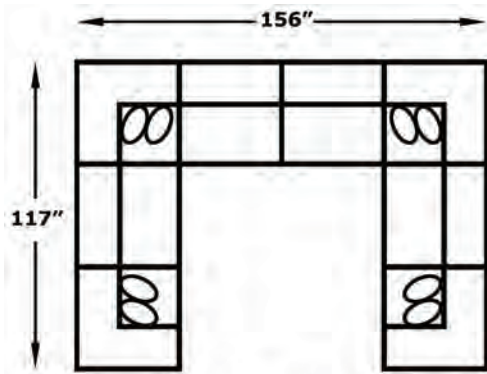

We do our best to provide the most accurate dimensions. However, as with all handcrafted products, dimensions are approximate.

SCOTTIE

9F00

Features your favorite sectional pieces

9F00: Available in fabric types: 1, 6, 11, 14

AVAILABLE PIECES

9F00-10
Large Ottoman
W-38 D-38

9F00-22
Corner Wedge
W-39 D-39

9F00-39
Armless Chair
W-39 D-39

CONFIGURATIONS

-10, -22, -39, -22

-22, -39, -22, -10

-10, -22, -39, -39, -22

-22, -39, -39, -22, -10

-22, -39, -22, -39, -39, -22,

-10, -39, -22, -39,
-39, -22, -10

-22, -39, -39, -22

-10, -39, -22, -39, -39, -22

-39, -22, -39, -39, -22, -39

-10, -22, -39, -39, -22, -10

-22, -39, -22