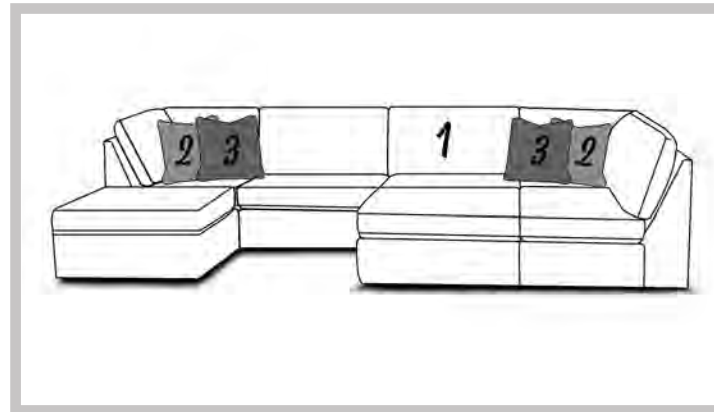

We do our best to provide the most accurate dimensions. However, as with all handcrafted products, dimensions are approximate.

SCOTTIE

9F00

Features your favorite sectional pieces

9F00: Available in fabric types: 1, 6, 11, 14

AVAILABLE PIECES

9F00-10
Large Ottoman
W-38 D-38

9F00-22
Corner Wedge
W-39 D-39

9F00-39
Armless Chair
W-39 D-39

CONFIGURATIONS

-10, -22, -39, -22

-22, -39, -22, -10

-10, -22, -39, -39, -22

-22, -39, -39, -22, -10

-22, -39, -22, -39, -39, -22,

-10, -39, -22, -39,
-39, -22, -10

-22, -39, -39, -22

-10, -39, -22, -39, -39, -22

-39, -22, -39, -39, -22, -39

-10, -22, -39, -39, -22, -10

-22, -39, -22