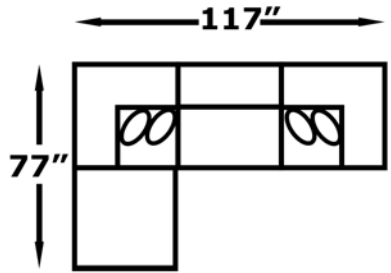

We do our best to provide the most accurate dimensions. However, as with all handcrafted products, dimensions are approximate.

SCOTTIE

9F00

Features your favorite sectional pieces

9F00: Available in fabric types: 1, 6, 11, 14

AVAILABLE PIECES

9F00-10
Large Ottoman
W-38 D-38

9F00-22
Corner Wedge
W-39 D-39

9F00-39
Armless Chair
W-39 D-39

CONFIGURATIONS

-10, -22, -39, -22

-22, -39, -22, -10

-10, -22, -39, -39, -22

-22, -39, -39, -22, -10

-22, -39, -22, -39, -39, -22,

-10, -39, -22, -39,
-39, -22, -10

-22, -39, -39, -22

-10, -39, -22, -39, -39, -22

-39, -22, -39, -39, -22, -39

-10, -22, -39, -39, -22, -10

-22, -39, -22