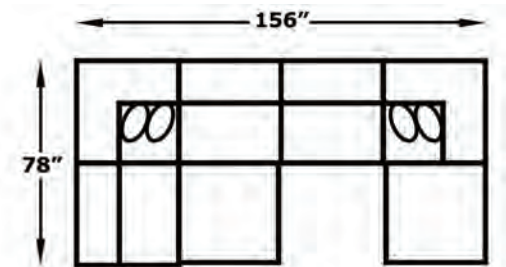

We do our best to provide the most accurate dimensions. However, as with all handcrafted products, dimensions are approximate.

SCOTTIE

9F00

Features your favorite sectional pieces

9F00: Available in fabric types: 1, 6, 11, 14

AVAILABLE PIECES

9F00-10
Large Ottoman
W-38 D-38

9F00-22
Corner Wedge
W-39 D-39

9F00-39
Armless Chair
W-39 D-39

CONFIGURATIONS

-10, -22, -39, -22

-22, -39, -22, -10

-10, -22, -39, -39, -22

-22, -39, -39, -22, -10

-22, -39, -22, -39, -39, -22,

-10, -39, -22, -39,
-39, -22, -10

-22, -39, -39, -22

-10, -39, -22, -39, -39, -22

-39, -22, -39, -39, -22, -39

-10, -22, -39, -39, -22, -10

-22, -39, -22