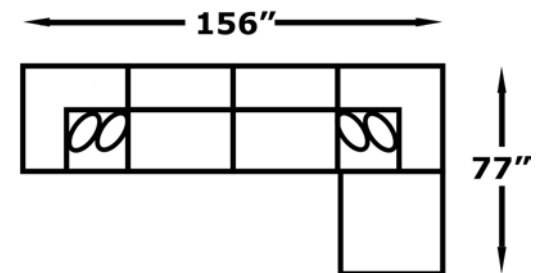

We do our best to provide the most accurate dimensions. However, as with all handcrafted products, dimensions are approximate.

SCOTTIE

9F00

Features your favorite sectional pieces

9F00: Available in fabric types: 1, 6, 11, 14

AVAILABLE PIECES

9F00-10
Large Ottoman
W-38 D-38

9F00-22
Corner Wedge
W-39 D-39

9F00-39
Armless Chair
W-39 D-39

CONFIGURATIONS

-10, -22, -39, -22

-22, -39, -22, -10

-10, -22, -39, -39, -22

-22, -39, -39, -22, -10

-22, -39, -22, -39, -39, -22,

-10, -39, -22, -39,
-39, -22, -10

-22, -39, -39, -22

-10, -39, -22, -39, -39, -22

-39, -22, -39, -39, -22, -39

-10, -22, -39, -39, -22, -10

-22, -39, -22