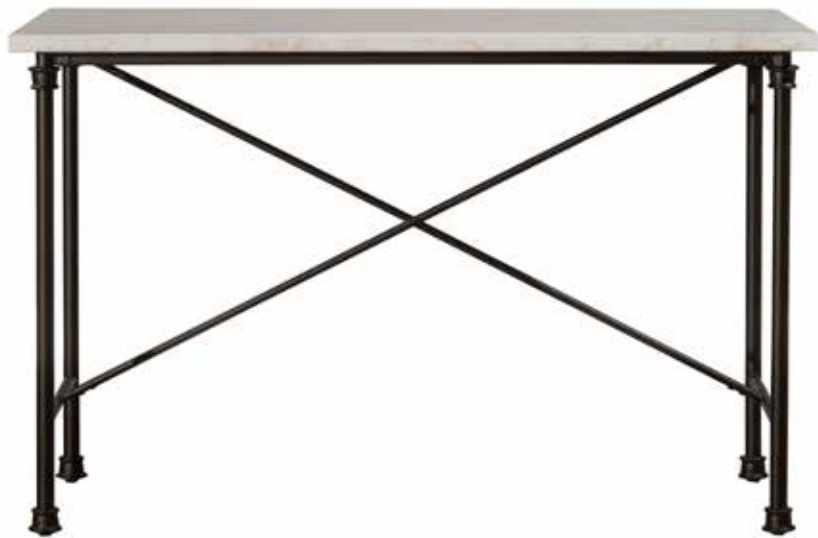

**BENNINGTON
SWIVEL BAR STOOL**
Item #5559-830
48H X 23.5W X 19.5D
SEAT HEIGHT: 30"

COMPLETE BENNINGTON DINING TABLE ITEM #5559DTB

OVERALL DIMENSIONS: 30H X 48W X 48D

**BENNINGTON
DINING TABLE TOP**
Item #5559-810
48" DIAMETER

**BENNINGTON
DINING TABLE BASE**
Item #5559-811
30H

CASTILLE COUNTER HEIGHT DINING

Textured Black Metal and Distressed Walnut with White Marble Top

**CASTILLE NON-SWIVEL SQUARE
COUNTER HEIGHT STOOL**
Item #5976-826
26H x 15W x 15D

**CASTILLE COUNTER
HEIGHT TABLE**
Item #5976-836
36.5H x 45.5W x 24D

Clarion (Distressed Gray)

CLARION DINING

Distressed Gray Wood and Wirebrush Multi-Step Top

CUSTOMIZE your collection

CLARION SIDE DINING CHAIR (SET OF 2)