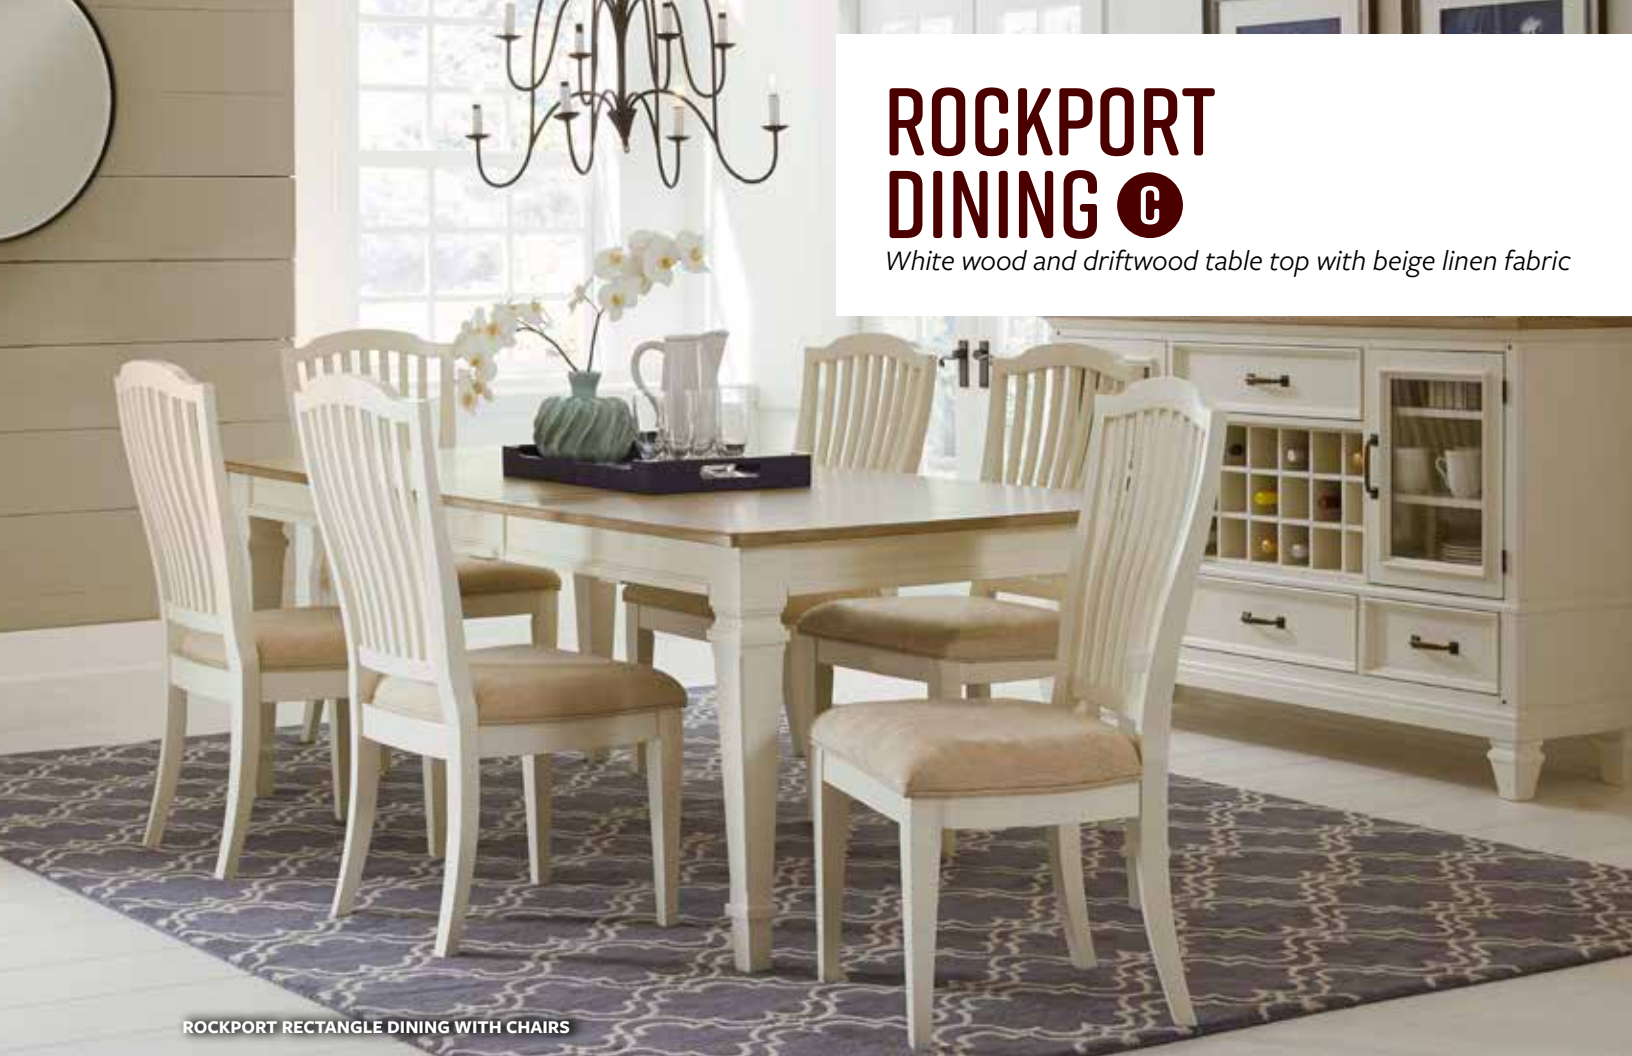

Item #4442-826
42H X 20.5W X 20.5D
SEAT HEIGHT: 24"

**POMPEI SWIVEL
BAR STOOL**

Item #4442-830
48H X 20.5W X 20.5D
SEAT HEIGHT: 30"

SLATE MOSAIC DETAIL

ROCKPORT DINING ©

White wood and driftwood table top with beige linen fabric