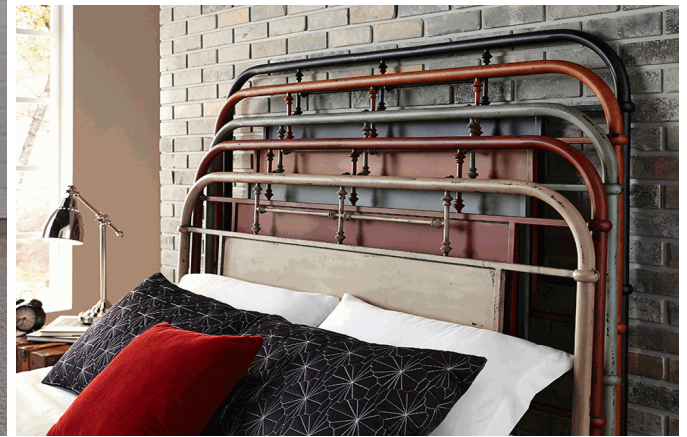

Grandpas Cabin (175-YBR)

- 3 Drawer Dresser (175-BR30)
- Media Chest (175-BR49)
- Mirror (175-BR50)
- Night Stand (175-BR60)
- Student Desk (175-BR70B)
- Full Panel Bed (175-YBR-FPB)
- Full Sleigh Bed (175-YBR-FSL)
- Twin Panel Bed (175-YBR-TPB)
- Twin Sleigh Bed (175-YBR-TSL)

Product Features & Information

- Select Hardwoods & Ash & Oak Veneers*
- Aged Oak Finish*
- Available in: BR, YBR
- Rustic American Bedroom Design
- Wood & Peg Accents Give Craftsman Feel
- French & English Dovetail Construction
- Full Extension Metal Side Drawer Glides
- Complete Dust Proofing
- RTA Headboard
- CPSC Compliant
- Media Chest Features Media Bay W32xD17xH17
- One Adjustable Shelf Behind Sliding Door (BR49)