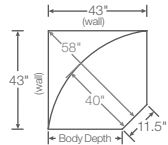

4VV-723  
Right-Arm Sitting Reclining Chaise

4CS-723  
Storage Console

410-723 or 41P-723 (Power)  
Reclining Chair and a Half  
40" H x 50.5" W x 39.5" D

Choose an arrangement shown below, or create the one that suits your home.

40A-723 (Non-Power)  
4AP-723 (Power)  
**Left-Arm Sitting Recliner**  
40" H x 42" W x 39.5" D  
Fully Extended 63"

40B-723 (Non-Power)  
4BP-723 (Power)  
**Right-Arm Sitting Recliner**  
40" H x 42" W x 39.5" D  
Fully Extended 63"

04C-723  
**Corner**  
40" H x 60.5" W x 35" D

04M-723  
**Armless Chair**  
40" H x 32.5" W x 39.5" D

40S-723 (Non-Power)  
4SP-723 (Power)  
**Armless Recliner**  
40" H x 32.5" W x 39.5" D  
Fully Extended 63"