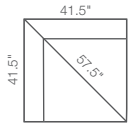

P9D-897
duo® Left-Arm Sitting
Reclining Loveseat

P9E-897
duo® Right-Arm Sitting
Reclining Loveseat

9CC-897
duo® Corner

90M-897
duo® Armless Chair

P9D-897
duo® Left-Arm Sitting
Reclining Loveseat
39" H x 76.5" W x 42" D
Fully Extended 61.5"

P9E-897
duo® Right-Arm Sitting
Reclining Loveseat
39" H x 76.5" W x 42" D
Fully Extended 61.5"

9CC-897
duo® Corner
39" H x 58" W x 41.5" D

90M-897
duo® Armless Chair
39" H x 36.5" W x 42" D

Choose an arrangement shown below, or create the one that suits your home.