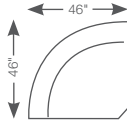

U4B/X4B-724 (Power)
44B-724 (Non-Power)
**Right-Arm
Sitting Recliner**

44D/U4D/X4D-724
Left-Arm Sitting Reclining Loveseat
42" H x 56" W x 40" D
Fully Extended 66"

44E/U4E/X4E-724
Right-Arm Sitting Reclining Loveseat
42" H x 56" W x 40" D
Fully Extended 66"

SC4-724
Storage Console
35.5" H x 15.5" W x 36" D

44C-724
Corner
42" H x 62" W x 38" D

44Q/U4Q/X4Q-724
Left-Arm Sitting Reclining Chaise
42" H x 35" W x 68" D
Fully Extended 79"

44V/U4V/X4V-724
Right-Arm Sitting Reclining Chaise
42" H x 35" W x 68" D
Fully Extended 79"