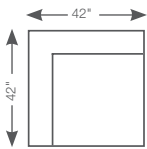

60CR-665  
Right-Arm  
Sitting Cuddler

Choose an arrangement shown below, or create the one that suits your home.

60A-665  
Left-Arm Sitting Chair  
38"H X 46" W X 42" D

60B-665  
Right-Arm Sitting Chair  
38"H X 46" W X 42" D

60C-665  
Corner  
38"H X 42" W X 42" D

60M-665  
Armless Chair  
38" H X 40.5" W X 42" D

60L-665  
Left-Arm Sitting Cuddler  
38"H X 67" W X 67" D

60R-665  
Right-Arm Sitting Cuddler  
38"H X 67" W X 67" D

60L-665  
Left-Arm Sitting Chaise  
38"H X 46" W X 64" D

60R-665  
Right-Arm Sitting Chaise  
38"H X 46" W X 64" D