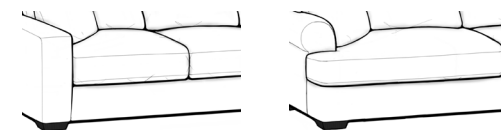

dimensions

theodore & cypress

Product SKU	Overall Height	Overall Width	Overall Depth	Seat Depth
V7001 / V7002 -31 Sofa**	38"	91"	39"	22"
V7001 / V7002 -20 Loveseat**	38"	65"	39"	22"
V7001 / V7002 -10 Chair	38"	39"	39"	22"
V7001 / V7002 -231 Corner Chair*	38"	39"	39"	22"
V7001 / V7002 -25 / -26 LAF / RAF Chaise*	38"	32"	65"	48"
V7001 / V7002 -27 / -28 LAF / RAF Loveseat*	38"	58"	39"	22"
V7001 / V7002 -29 Armless Loveseat	38"	52"	39"	22"
V7000 -08 Ottoman	18"	40"	30"	

** 2 pillows | *1 pillow | additional pillows available for purchase

willow & florence

Product SKU	Overall Height	Overall Width	Overall Depth	Seat Depth
V7003 / V7004 -30X Sofa**	38"	94" / 95"	43"	25"
V7003 / V7004 -20X Loveseat**	38"	68" / 70"	43"	25"
V7003 / V7004 -101X Chair*	38"	51" / 43"	43"	25"
V7003 / V7004 -231X Corner Chair*	38"	43"	43"	25"
V7003 / V7004 -25X / -26X LAF / RAF Chaise*	38"	32"	65"	48"
V7003 / V7004 -27X / -28X LAF / RAF Loveseat*	38"	60" / 61"	43"	25"
V7003 / V7004 -29X Armless Loveseat	38"	52"	43"	25"
V7000 -08 Ottoman	18"	40"	30"	

** 2 pillows | *1 pillow | additional pillows available for purchase

ELEVATED LIVING

Platform quick tips

arm styles

Platform has 4 different arm styles:

Track Slope Flare Roll

cushion styles

Platform has 2 different seat cushions:

Square Cushion (3-cushion) T-Cushion (2-cushion 25" deep seating)

A larger scale, low frame that sits close to the floor, and deeper seat options, Platform delivers on trending style with exceptional comfort. Each group is offered as both a sofa group and sectional and comes in a curated assortment of on-trend fabrics for quick shipping. And finish off the room with Otto – perfect as a standalone cocktail ottoman or bumped up to a sofa or sectional piece to make a chaise.