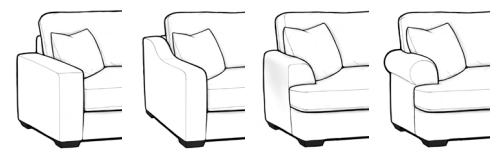

** 2 pillows | *1 pillow | additional pillows available for purchase

willow & florence

Product SKU	Overall Height	Overall Width	Overall Depth	Seat Depth
V7003 / V7004 -30X Sofa**	38"	94" / 95"	43"	25"
V7003 / V7004 -20X Loveseat**	38"	68" / 70"	43"	25"
V7003 / V7004 -101X Chair*	38"	51" / 43"	43"	25"
V7003 / V7004 -231X Corner Chair*	38"	43"	43"	25"
V7003 / V7004 -25X / -26X LAF / RAF Chaise*	38"	32"	65"	48"
V7003 / V7004 -27X / -28X LAF / RAF Loveseat*	38"	60" / 61"	43"	25"
V7003 / V7004 -29X Armless Loveseat	38"	52"	43"	25"
V7000 -08 Ottoman	18"	40"	30"	

** 2 pillows | *1 pillow | additional pillows available for purchase

ELEVATED LIVING

Platform quick tips

arm styles

Platform has 4 different arm styles:

Track Slope Flare Roll

cushion styles

Platform has 2 different seat cushions:

Square Cushion (3-cushion) T-Cushion (2-cushion 25" deep seating)

A larger scale, low frame that sits close to the floor, and deeper seat options, Platform delivers on trending style with exceptional comfort. Each group is offered as both a sofa group and sectional and comes in a curated assortment of on-trend fabrics for quick shipping. And finish off the room with Otto – perfect as a standalone cocktail ottoman or bumped up to a sofa or sectional piece to make a chaise.