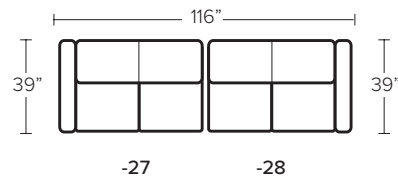

sample sectional configurations

fabric options

selection 1

grey | 790-01

body fabric

seal | 314-01

08P-90 pillow fabric

selection 2

silver | 188-01

body fabric

sand | 329-80

08P-90 pillow fabric

notes

- 2" black recessed leg is discreet yet stylish
- Handcrafted with a sustainably-sourced, SFI-certified, heavy-duty wood frame for superior durability and resistance to warping and humidity
- Fabric upholstery
- Loose back cushions can be removed for easy cleaning and rotating
- Removable and reversible seat cushions have an 8" thick foam core, designed to keep their shape over time, are finished with a soft fiber wrap for plush comfort