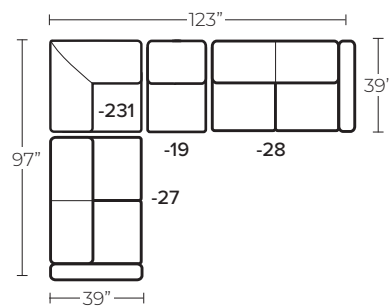

sample sectional configurations

fabric options

selection 1

grey | 790-01

body fabric

seal | 314-01

08P-90 pillow fabric

selection 2

silver | 188-01

body fabric

sand | 329-80

08P-90 pillow fabric

notes

- 2" black recessed leg is discreet yet stylish
- Handcrafted with a sustainably-sourced, SFI-certified, heavy-duty wood frame for superior durability and resistance to warping and humidity
- Fabric upholstery
- Loose back cushions can be removed for easy cleaning and rotating
- Removable and reversible seat cushions have an 8" thick foam core, designed to keep their shape over time, are finished with a soft fiber wrap for plush comfort