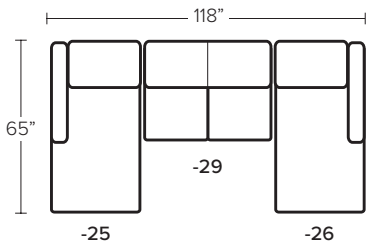

sample sectional configurations

fabric options

selection 1

grey | 790-01

body fabric

seal | 314-01

08P-90 pillow fabric

selection 2

silver | 188-01

body fabric

sand | 329-80

08P-90 pillow fabric

notes

- 2" black recessed leg is discreet yet stylish
- Handcrafted with a sustainably-sourced, SFI-certified, heavy-duty wood frame for superior durability and resistance to warping and humidity
- Fabric upholstery
- Loose back cushions can be removed for easy cleaning and rotating
- Removable and reversible seat cushions have an 8" thick foam core, designed to keep their shape over time, are finished with a soft fiber wrap for plush comfort