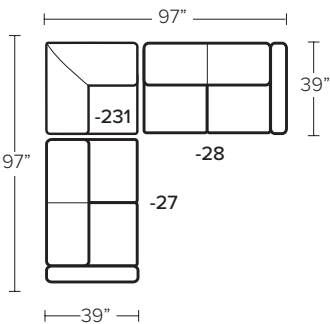

sample sectional configurations

fabric options

selection 1

grey | 790-01

body fabric

seal | 314-01

08P-90 pillow fabric

selection 2

silver | 188-01

body fabric

sand | 329-80

08P-90 pillow fabric

notes

- 2" black recessed leg is discreet yet stylish
- Handcrafted with a sustainably-sourced, SFI-certified, heavy-duty wood frame for superior durability and resistance to warping and humidity
- Fabric upholstery
- Loose back cushions can be removed for easy cleaning and rotating
- Removable and reversible seat cushions have an 8" thick foam core, designed to keep their shape over time, are finished with a soft fiber wrap for plush comfort