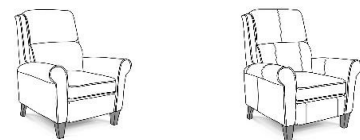

FEATURES

Toss Pillow Types Available: Not available
Backs: Webbing with Sinuous Wire Support, Semi-Attached, Poly Fiber Fill with Zipper Access
Seats: Sinuous Wire Support, Block Foam with Poly Fiber Wrap, Tight
Legs: Front: 2.875" x 1.5" x 6"; Back: 6", Tapered Screw-In Wood

3D00 Series - Kenzie   3D00AL Series - Maddox