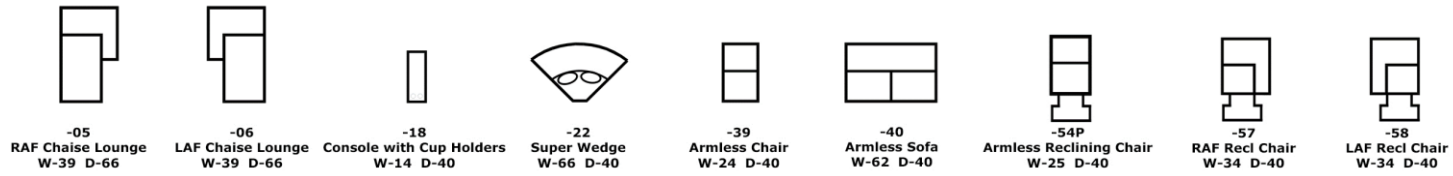

**Seats:**

Sinuous Wire Support, Pillow Top & Block Foam with Poly Fiber Wrap in a Muslin bag

**Legs:**

-05/-06, -57/-58: 1.5", Screw-In Plastic

-18, -22, -39, -40, -54P: Glide Nail-on

7300 Series - Seneca Falls

We do our best to provide the most accurate dimensions.  
However, as with all handcrafted products, dimensions are approximate.

Components

Popular Configurations

7300 Series - Seneca Falls

We do our best to provide the most accurate dimensions.  
However, as with all handcrafted products, dimensions are approximate.