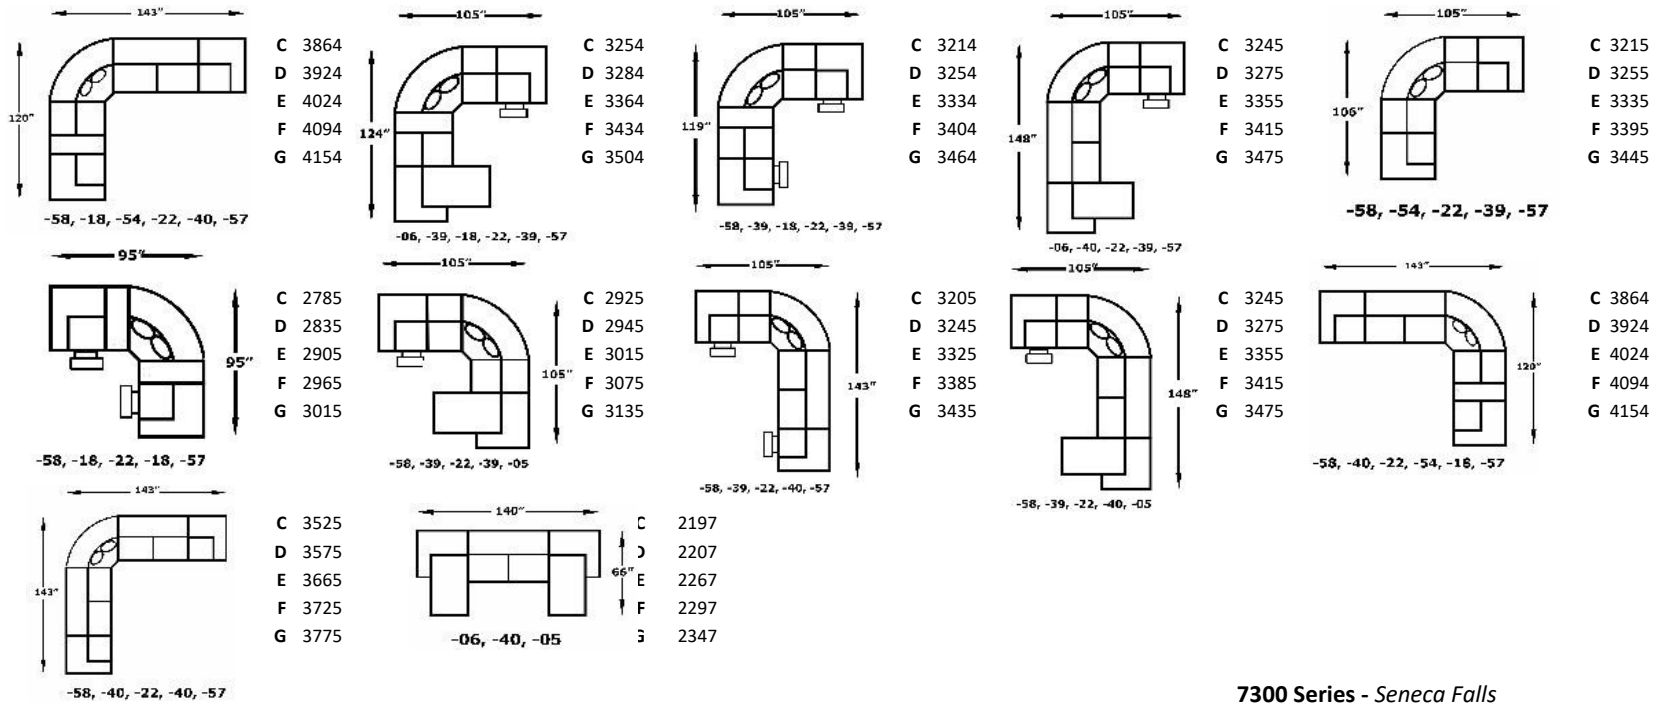

We do our best to provide the most accurate dimensions.  
However, as with all handcrafted products, dimensions are approximate.

Components

Popular Configurations

7300 Series - Seneca Falls

We do our best to provide the most accurate dimensions.  
However, as with all handcrafted products, dimensions are approximate.