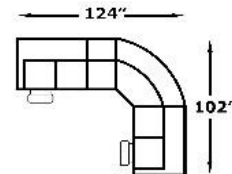

### Components

-20  
Super Wedge  
W-72 D-38

-39  
Armless Chair  
W-22 D-38

-59  
RAF Reclining  
Loveseat  
W-51 D-38

-60  
LAF Reclining  
Loveseat  
W-51 D-38

-52  
Rocker Recliner  
W-33 D-39

-70  
Swivel Gliding  
Recliner  
W-33 D-39

### Popular Configurations

-60, -20, -39, -59

- C 3526
- D 3586
- E 3656
- F 3726
- G 3786

-60, -39, -20, -59

- C 3057
- D 3107
- E 3157
- F 3217
- G 3267

-60, -20, -59

EZ2600 Series

We do our best to provide the most accurate dimensions.  
However, as with all handcrafted products, dimensions are approximate.