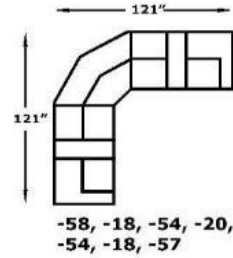

### EZ2200/EZ2200H Series

Type 1, 11, 12 & 14 Fabric

H = Power Tilt Headrest

Style Number and Description	C	D	E	F	G	ADD	Style #	ADD	#	SIZE	CK	FK	DP	VISCO	AIR	PWR	BP	SU	LBS	C	Overall Dimensions		
																					W"	D"	H"
EZ22018 Storage Console w/Cup Holders	389	399	409	419	429	9												2	31	12.34	13	40	41
EZ22020 Super Wedge	879	889	899	919	929	19												10	86	70.23	74	40	41
EZ22039 Armless Chair	519	529	539	549	569	19												3	43	22.78	24	40	41
EZ22054 Armless Recl Chair	659	669	679	699	709	19										109	169	3	67	22.78	24	40	41
EZ22057 RAF Recl Chair	809	819	839	849	859	19										109	169	4	97	29.90	32	40	41
EZ22058 LAF Recl Chair	809	819	839	849	859	19										109	169	4	97	29.90	32	40	41
EZ22032 Min Prox Recliner	949	959	979	989	999	19										109	169	5	129	36.54	39	40	41
EZ22052 Rocker Recliner	949	959	979	989	999	19										109	169	5	129	36.54	39	40	41
EZ2254H Armless Recl Chair	879	889	899	909	929	19										INCL	169	3	67	22.78	24	40	41
EZ2257H RAF Recl Chair	1029	1039	1049	1069	1079	19										INCL	169	4	97	29.90	32	40	41
EZ2258H LAF Recl Chair	1029	1039	1049	1069	1079	19										INCL	169	4	97	29.90	32	40	41
EZ2232H Min Prox Recliner	1169	1179	1189	1209	1219	19										INCL	169	5	129	36.54	39	40	41
EZ2252H Rocker Recliner	1169	1179	1189	1209	1219	19										INCL	169	5	129	36.54	39	40	41

**FEATURES**

**Toss Pillow Types Available:** Not available  
**Backs:** Removable, Sinuous Wire Support, Semi-Attached, Poly Fiber Fill with Zipper Access  
**Seats:** Sinuous Wire Support, Pillow Top & Block Foam with Poly Fiber Wrap  
**Legs:** Glide, Integral Part of Frame

EZ2200/EZ2200H Series

We do our best to provide the most accurate dimensions.  
 However, as with all handcrafted products, dimensions are approximate.

Components

Popular Configurations (pricing does not include headrest styles where applicable)