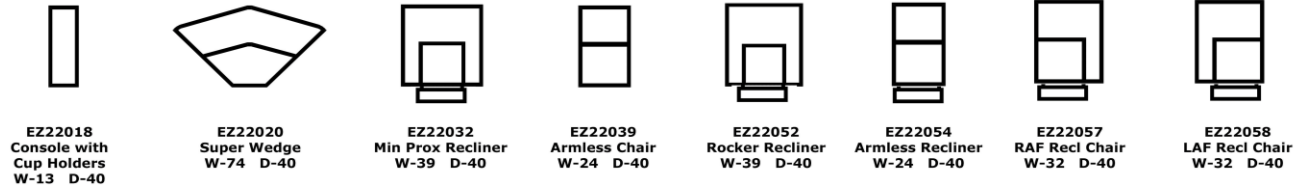

### EZ2200/EZ2200H Series

Type 1, 11, 12 & 14 Fabric

H = Power Tilt Headrest

Style Number and Description	C	D	E	F	G	ADD	Style #	ADD	#	SIZE	CK	FK	DP	VISCO	AIR	PWR	BP	SU	LBS	C	Overall Dimensions		
																					W"	D"	H"
EZ22018 Storage Console w/Cup Holders	389	399	409	419	429	9												2	31	12.34	13	40	41
EZ22020 Super Wedge	879	889	899	919	929	19												10	86	70.23	74	40	41
EZ22039 Armless Chair	519	529	539	549	569	19												3	43	22.78	24	40	41
EZ22054 Armless Recl Chair	659	669	679	699	709	19										109	169	3	67	22.78	24	40	41
EZ22057 RAF Recl Chair	809	819	839	849	859	19										109	169	4	97	29.90	32	40	41
EZ22058 LAF Recl Chair	809	819	839	849	859	19										109	169	4	97	29.90	32	40	41
EZ22032 Min Prox Recliner	949	959	979	989	999	19										109	169	5	129	36.54	39	40	41
EZ22052 Rocker Recliner	949	959	979	989	999	19										109	169	5	129	36.54	39	40	41
EZ2254H Armless Recl Chair	879	889	899	909	929	19										INCL	169	3	67	22.78	24	40	41
EZ2257H RAF Recl Chair	1029	1039	1049	1069	1079	19										INCL	169	4	97	29.90	32	40	41
EZ2258H LAF Recl Chair	1029	1039	1049	1069	1079	19										INCL	169	4	97	29.90	32	40	41
EZ2232H Min Prox Recliner	1169	1179	1189	1209	1219	19										INCL	169	5	129	36.54	39	40	41
EZ2252H Rocker Recliner	1169	1179	1189	1209	1219	19										INCL	169	5	129	36.54	39	40	41

**FEATURES**

**Toss Pillow Types Available:** Not available  
**Backs:** Removable, Sinuous Wire Support, Semi-Attached, Poly Fiber Fill with Zipper Access  
**Seats:** Sinuous Wire Support, Pillow Top & Block Foam with Poly Fiber Wrap  
**Legs:** Glide, Integral Part of Frame

EZ2200/EZ2200H Series

We do our best to provide the most accurate dimensions.  
 However, as with all handcrafted products, dimensions are approximate.

Components

Popular Configurations (pricing does not include headrest styles where applicable)