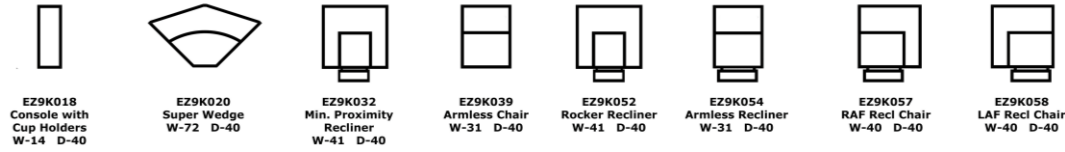

We do our best to provide the most accurate dimensions.
However, as with all handcrafted products, dimensions are approximate.

EAST

Components