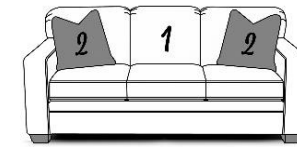

We do our best to provide the most accurate dimensions.
However, as with all handcrafted products, dimensions are approximate.

SLEEPERS

November 22, 2023

EAST

6000 Series - Winston

Type 1, 6, 11 & 14 Fabric

FOR ADDITIONAL PIECES, PLEASE SEE THE
6000 IN THE STATIONARY SECTION

Style Number and Description	C	D	E	F	G	ADD	For Each Add'l Grade Above G		Welted #	Toss Pillow Count	CK ADD	FK ADD	DP ADD	VISCO ADD	AIR ADD	PWR ADD	BP ADD	Power Upgrade	Battery Pack	Ship Units	Weight	Cubes	Overall Dimensions		
							Style #	ADD															W"	D"	H"
6000-07 Twin Sleeper	1229	1249	1269	1289	1309	29			2	20 x 20	39		49	149	329					6		43.87	57	38	35
6008 Full Sleeper	1349	1369	1389	1409	1429	29			2	20 x 20	39		49	149	329					7		54.65	71	38	35
6009 Queen Sleeper	1459	1479	1499	1519	1539	29			2	20 x 20	49		49	149	329					8	195	60.80	79	38	35

FEATURES

- **Toss Pillow Types Available:** No fabric restrictions on pillows; leather and vinyl pillows not available
- **Backs:** Sinuous Wire Support, Attached, Block Foam with Poly Fiber Wrap
- **Seats:** Sinuous Wire Support, Block Foam with Poly Fiber Wrap, Ventilated, Reversible
- **Legs:** 5.5" x 4.5" x 3", Screw-In Wood

6000 Series - Winston