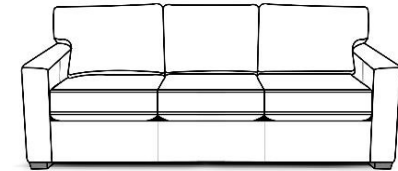

We do our best to provide the most accurate dimensions.
However, as with all handcrafted products, dimensions are approximate.

LEATHER
November 22, 2023

EAST

6250AL Series - Baylor

Type 10 & 25 All Leather

ALSO AVAILABLE IN FABRIC. PLEASE
SEE 6250 IN STATIONARY.

Style Number and Description	Choice & Select	Prime	For Each Add'l Grade Above G			Welted #	SIZE	CK ADD	FK ADD	DP ADD	VISCO ADD	AIR ADD	PWR ADD	BP ADD	SU	LBS	C	Overall Dimensions		
			ADD	Style #	ADD													W" D" H"		
62504AL Chair 1/2	1269	1369						29	39						5	85	36.83	43	40	37
62510AL Large Ottoman	559	609													1		9.24	35	24	19
6255AL Sofa	2219	2429						49	69						10	158	75.37	88	40	37
6256AL Loveseat	2189	2349						39	49						7	109	53.96	63	40	37
62520AL Super Wedge	1529	1639						29	39						9	90	62.05	69	42	37
62523AL RAF Sofa	2049	2259						49	69						10	125	70.23	82	40	37
62524AL LAF Sofa	2049	2259						49	69						10	125	70.23	82	40	37
62527AL RAF Loveseat	1519	1679						39	49						7	99	48.82	57	40	37
62528AL LAF Loveseat	1519	1679						39	49						7	99	48.82	57	40	37
62539AL Armless Chair	839	949						29	39						3	47	22.27	26	40	37
62563AL RAF Corner Sofa	2369	2579						49	69						11	148	81.37	95	40	37
62564AL LAF Corner Sofa	2369	2579						49	69						11	148	81.37	95	40	37

FEATURES

Toss Pillow Types Available:

Not included. May be ordered separately. See "Additional Items" section at front of Price List.

Backs:

Sinusuous Wire Support, Semi-Attached, Block Foam with Poly Fiber Wrap, Zipper access

Seats:

Sinusuous Wire Support, Block Foam with Poly Fiber Wrap, Ventilated, Non-Reversible

Legs:

4.5" x 1.5", Screw-In Wood

6250AL Series - Baylor