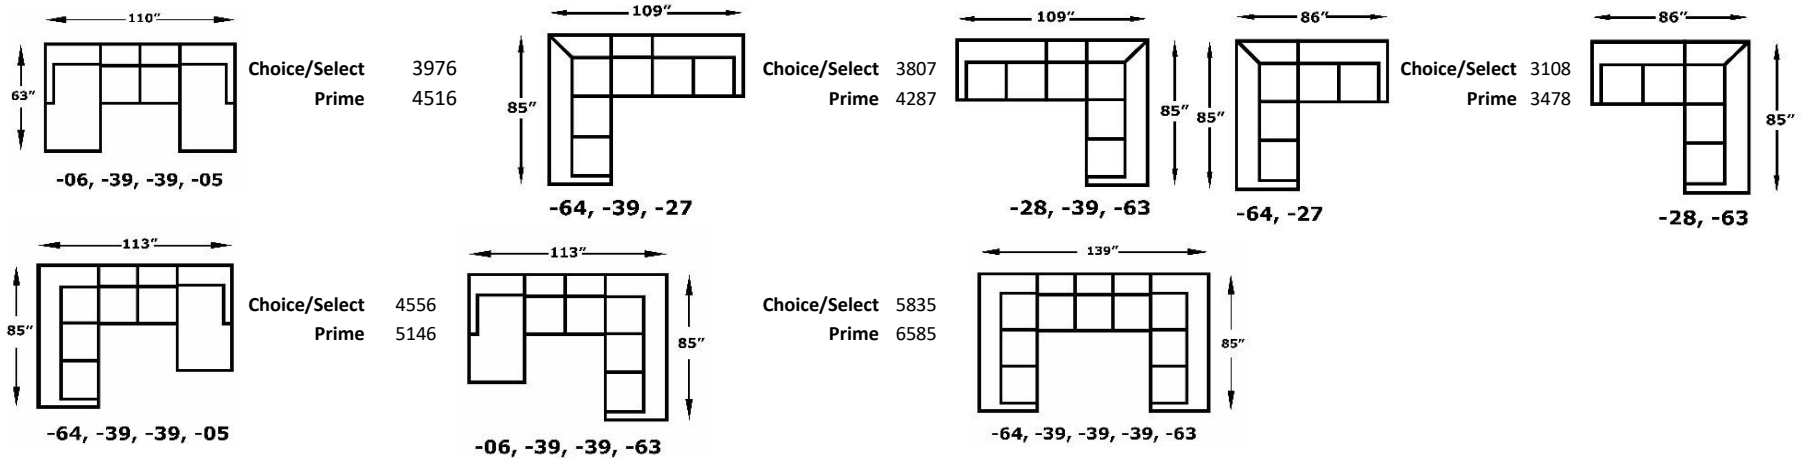

Popular Configurations

6200AL Series - Collegedale