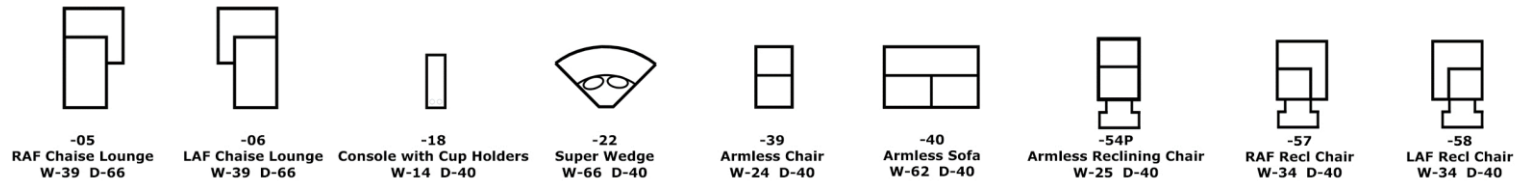

We do our best to provide the most accurate dimensions.
However, as with all handcrafted products, dimensions are approximate.

Components