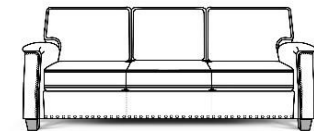

FEATURES

Toss Pillow Types Available: Not included. May be ordered separately. See "Additional Items" section at front of Price List.
Backs: Sinuous Wire Support, Semi - Attached, Block Foam with Poly Fiber Wrap
Seats: Sinuous Wire Support, Block Foam with Poly Fiber Wrap, Ventilated, Non-Reversible
Legs: 2.5" x 1.5" x 5", Screw-In Wood

4200AL Series - Bailey

5300AL/5300ALN Series - Salem

Type 10 & 25 All Leather

ALSO AVAILABLE IN FABRIC. PLEASE SEE 5300 IN STATIONARY.

Style Number and Description	Choice & Select	Prime	FINISH: BRASS				Toss Pillow Count		Coil Cushions		Frame Coil		Feather Pillows		Visco Mattress		Air Mattress		Power Upgrade		Battery Pack		Ship Units		Weight		Overall Dimensions		
			ADD	Style #	ADD	#	SIZE	CK ADD	FK ADD	DP ADD	VISCO ADD	AIR ADD	PWR ADD	BP ADD	SU	LBS	C	W"	D"	H"									
5304AL Chair	1419	1529							29	39								4	70	31.69	39	39	36						
5305AL Sofa	2259	2469							49	69								10	144	71.50	88	39	36						
5306AL Loveseat	2229	2389							39	49								7	104	50.67	64	38	36						
5307AL Ottoman	479	529																1	22	5.75	27	23	16						

FEATURES

Toss Pillow Types Available: Not included. May be ordered separately. See "Additional Items" section at front of Price List.
Backs: Sinuous Wire Support, Semi-Attached, Block Foam with Poly Fiber Wrap with Zipper Access
Seats: Sinuous Wire Support, Block Foam with Poly Fiber Wrap, Ventilated, Non-Reversible
Legs: 3.75" x 2.75" x 3.75" , Screw-In Wood