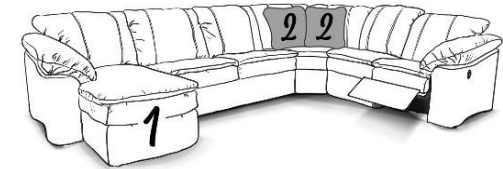

We do our best to provide the most accurate dimensions.
However, as with all handcrafted products, dimensions are approximate.

LEATHER
November 22, 2023

EAST

7300L Series - Lackawanna

Type 10 Leather/Match

ALSO AVAILABLE IN FABRIC. PLEASE SEE 6250 IN MOTION.

Style Number and Description	Rumor																	Overall Dimensions						
		Style #	ADD	#	SIZE	CK ADD	FK ADD	DP ADD	VISCO ADD	AIR ADD	PWR ADD	BP ADD	SU	LBS	C	W"	D"	H"						
730005L RAF Chaise Lounge	1059																8	100	58.09	39	66	39		
730006L LAF Chaise Lounge	1059																8	100	58.09	39	66	39		
730018L Storage Console w/Cup Holders	449																2	33	12.64	14	40	39		
730022L 90* Corner Wedge	949					2	20 x 20			49							8	78	59.58	66	40	39		
730039L Armless Chair	589																3	50	21.67	24	40	39		
730040L Armless Sofa	1059																8	95	55.97	62	40	39		
73054LP Armless Reclining Chair	939																INCL	159	3	21.67	24	40	39	
730057L RAF Reclining Chair	1009																109	159	4	97	30.69	34	40	39
730058L LAF Reclining Chair	1009																109	159	4	97	30.69	34	40	39

FEATURES

Toss Pillow Types Available:

Only available for the 730022L

Backs:

Sinusuous Wire Support, Semi-Attached, Poly Fiber Fill with Zipper Access

Seats:

Sinusuous Wire Support, Pillow Top & Block Foam with Poly Fiber Wrap in a Muslin bag

Legs:

-05L/-06L, -57L/-58L: 1.5", Screw-In Plastic
-18L, -22L, -39L, -40L, -41L, -54LP: Glide Nail-on

7300L Series - Lackawanna