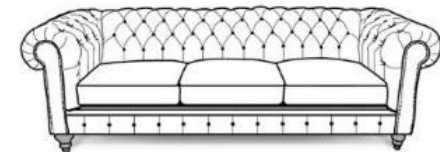

Style Number and Description	Choice & Prime		ALSO AVAILABLE IN FABRIC. PLEASE SEE 1430R IN STATIONARY.							CK ADD	FK ADD	DP ADD	VISCO ADD	AIR ADD	PWR ADD	BP ADD	SU	LBS	C	Overall Dimensions		
	Select	Prime	ADD	Style #	ADD	#	SIZE	W"	D"											H"		
144LSR Chair - Standard Size	1329	1439							29	39							5	74	33.10	43	38	35
1435LSR Sofa	1939	2159							49	69							9	136	66.96	87	38	35
1436LSR Loveseat	1909	2069							39	49							7	109	50.03	65	38	35
147LSR Ottoman- Standard Size	569	619															1	27	5.84	27	22	17

FEATURES

Toss Pillow Types Available: Not included. May be ordered separately. See "Additional Items" section at front of Price List.
Backs: Sinuous Wire Support, Attached, Block Foam with Poly Fiber Wrap
Seats: Sinuous Wire Support, Block Foam with Poly Fiber Wrap, Ventilated, Non-Reversible
Legs: 5.5" x 5.5" x 3", Bolt-On Wood; Glides also one adjustable leg 2.625"

1430LSR Series - Monroe

2R00AL Series - Rondell

Type 10 & 25 All Leather

Style Number and Description	Choice & Prime		ALSO AVAILABLE IN FABRIC. PLEASE SEE 2R00 IN STATIONARY.							CK ADD	FK ADD	DP ADD	VISCO ADD	AIR ADD	PWR ADD	BP ADD	SU	LBS	C	Overall Dimensions		
	Select	Prime	ADD	Style #	ADD	#	SIZE	W"	D"											H"		
2R04AL Chair	2009	2109								INCL							6	114	44.63	57	41	33
2R05AL Sofa	2669	2879								INCL							11	169	77.52	99	41	33
2R06AL Loveseat	2629	2789								INCL							8	132	58.72	75	41	33
2R07AL Ottoman	699	759															2	32	11.20	43	25	18

FEATURES

Toss Pillow Types Available: Not included. May be ordered separately. See "Additional Items" section at front of Price List.
Backs: Sinuous Wire Support, Attached, Block Foam with Poly Fiber Wrap
Seats: Sinuous Wire Support w/Frame Coil, Block Foam & Feather Blend in a Muslin Bag, Ventilated, Non-Reversible
Legs: 4.5" x 5.25", Screw-In Wood