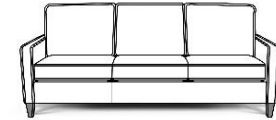

We do our best to provide the most accurate dimensions.
However, as with all handcrafted products, dimensions are approximate.

LEATHER
November 22, 2023

EAST

4200AL Series - Bailey

Type 10 & 25 All Leather

ALSO AVAILABLE IN FABRIC. PLEASE SEE 4200 IN STATIONARY.

Style Number and Description	Choice & Select	Prime	For Each Add'l Grade Above G				Nailhead Option		Toss Pillow Count		Coil Cushions		Frame Coil		Feather Pillows		Visco Mattress		Air Mattress		Power Upgrade		Battery Pack		Ship Units		Weight		Cubes			Overall Dimensions		
			ADD	Style #	ADD	#	SIZE	CK ADD	FK ADD	DP ADD	VISCO ADD	AIR ADD	PWR ADD	BP ADD	SU	LBS	C	W"	D"	H"														
4204AL Chair	1309	1409							29	39								4	64	28.41	34	38	38											
4205AL Sofa	2109	2329							49	69								10	136	71.87	86	38	38											
4206AL Loveseat	2079	2239							39	49								7	90	50.14	60	38	38											
4207AL Ottoman	459	509																1		5.63	26	22	17											

FEATURES

Toss Pillow Types Available: Not included. May be ordered separately. See "Additional Items" section at front of Price List.
Backs: Sinuous Wire Support, Semi - Attached, Block Foam with Poly Fiber Wrap
Seats: Sinuous Wire Support, Block Foam with Poly Fiber Wrap, Ventilated, Non-Reversible
Legs: 2.5" x 1.5" x 5", Screw-In Wood

4200AL Series - Bailey

5300AL/5300ALN Series - Salem

Type 10 & 25 All Leather

ALSO AVAILABLE IN FABRIC. PLEASE SEE 5300 IN STATIONARY.

Style Number and Description	Choice & Select	Prime	FINISH: BRASS				Toss Pillow Count		Coil Cushions		Frame Coil		Feather Pillows		Visco Mattress		Air Mattress		Power Upgrade		Battery Pack		Ship Units		Weight		Overall Dimensions		
			ADD	Style #	ADD	#	SIZE	CK ADD	FK ADD	DP ADD	VISCO ADD	AIR ADD	PWR ADD	BP ADD	SU	LBS	C	W"	D"	H"									
5304AL Chair	1419	1529							29	39								4	70	31.69	39	39	36						
5305AL Sofa	2259	2469							49	69								10	144	71.50	88	39	36						
5306AL Loveseat	2229	2389							39	49								7	104	50.67	64	38	36						
5307AL Ottoman	479	529																1	22	5.75	27	23	16						

FEATURES

Toss Pillow Types Available: Not included. May be ordered separately. See "Additional Items" section at front of Price List.
Backs: Sinuous Wire Support, Semi-Attached, Block Foam with Poly Fiber Wrap with Zipper Access
Seats: Sinuous Wire Support, Block Foam with Poly Fiber Wrap, Ventilated, Non-Reversible
Legs: 3.75" x 2.75" x 3.75" , Screw-In Wood