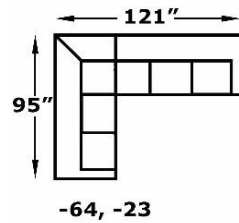

Components

Popular Configurations

Choice/Select 3888
 Prime 4258

Choice/Select 5406
 Prime 5946

Choice/Select 4418
 Prime 4838

Choice/Select 5627
 Prime 6157

6250AL Series - Baylor

We do our best to provide the most accurate dimensions.
However, as with all handcrafted products, dimensions are approximate.

LEATHER
November 22, 2023

EAST

7300L Series - Lackawanna

Type 10 Leather/Match

ALSO AVAILABLE IN FABRIC. PLEASE SEE 6250 IN MOTION.

Style Number and Description	Rumor																	Overall Dimensions						
		Style #	ADD	#	SIZE	CK ADD	FK ADD	DP ADD	VISCO ADD	AIR ADD	PWR ADD	BP ADD	SU	LBS	C	W"	D"	H"						
730005L RAF Chaise Lounge	1059																8	100	58.09	39	66	39		
730006L LAF Chaise Lounge	1059																8	100	58.09	39	66	39		
730018L Storage Console w/Cup Holders	449																2	33	12.64	14	40	39		
730022L 90* Corner Wedge	949					2	20 x 20			49							8	78	59.58	66	40	39		
730039L Armless Chair	589																3	50	21.67	24	40	39		
730040L Armless Sofa	1059																8	95	55.97	62	40	39		
73054LP Armless Reclining Chair	939																INCL	159	3	21.67	24	40	39	
730057L RAF Reclining Chair	1009																109	159	4	97	30.69	34	40	39
730058L LAF Reclining Chair	1009																109	159	4	97	30.69	34	40	39