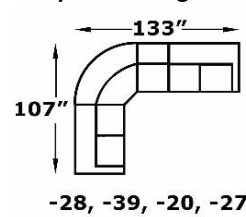

Choice/Select 3888
Prime 4258