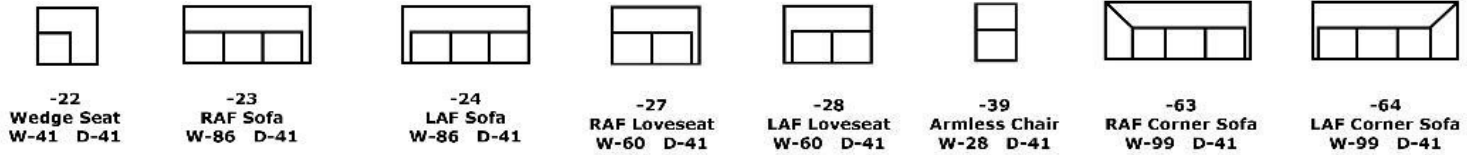

Seats:

Sinuous Wire Support, Block Foam with poly fiber Wrap, Ventilated, Loose, Non-Reversible

Legs:

2.75" x 3.75" x 3.75", Screw-In Wood

3G00AL/3G00ALN Series - Abbott

We do our best to provide the most accurate dimensions.
However, as with all handcrafted products, dimensions are approximate.

Components

Popular Configurations

4H00LS/4H00LSN Series - Brooks

Type 10 & 25 All Leather

ALSO AVAILABLE IN FABRIC. PLEASE SEE 4H00 IN STATIONARY.

Style Number and Description	Choice & Select	Prime	ADD	FINISH: PEWTER		#	SIZE	Options								Overall Dimensions				
				Style #	ADD			For Each Add'l Grade Above G	Nailhead Option	Toss Pillow Count	Coil Cushions	Frame Coil	Feather Pillows	Visco Mattress	Air Mattress	Power Upgrade	Battery Pack	Ship Units	Weight	Cubes
4H04LS Chair	1679	1789		4H04LSN	19			CK ADD 29	FK ADD 39	DP ADD	VISCO ADD	AIR ADD	PWR ADD	BP ADD	SU 5	LBS 96	C 34.28	49	39	31
4H05LS Sofa	2259	2469		4H05LSN	49			49	69						9	139	62.27	89	39	31
4H06LS Loveseat	2229	2389		4H06LSN	49			39	49						6	106	46.18	66	39	31
4H07LS Ottoman	609	659													1	27	7.91	33	23	18