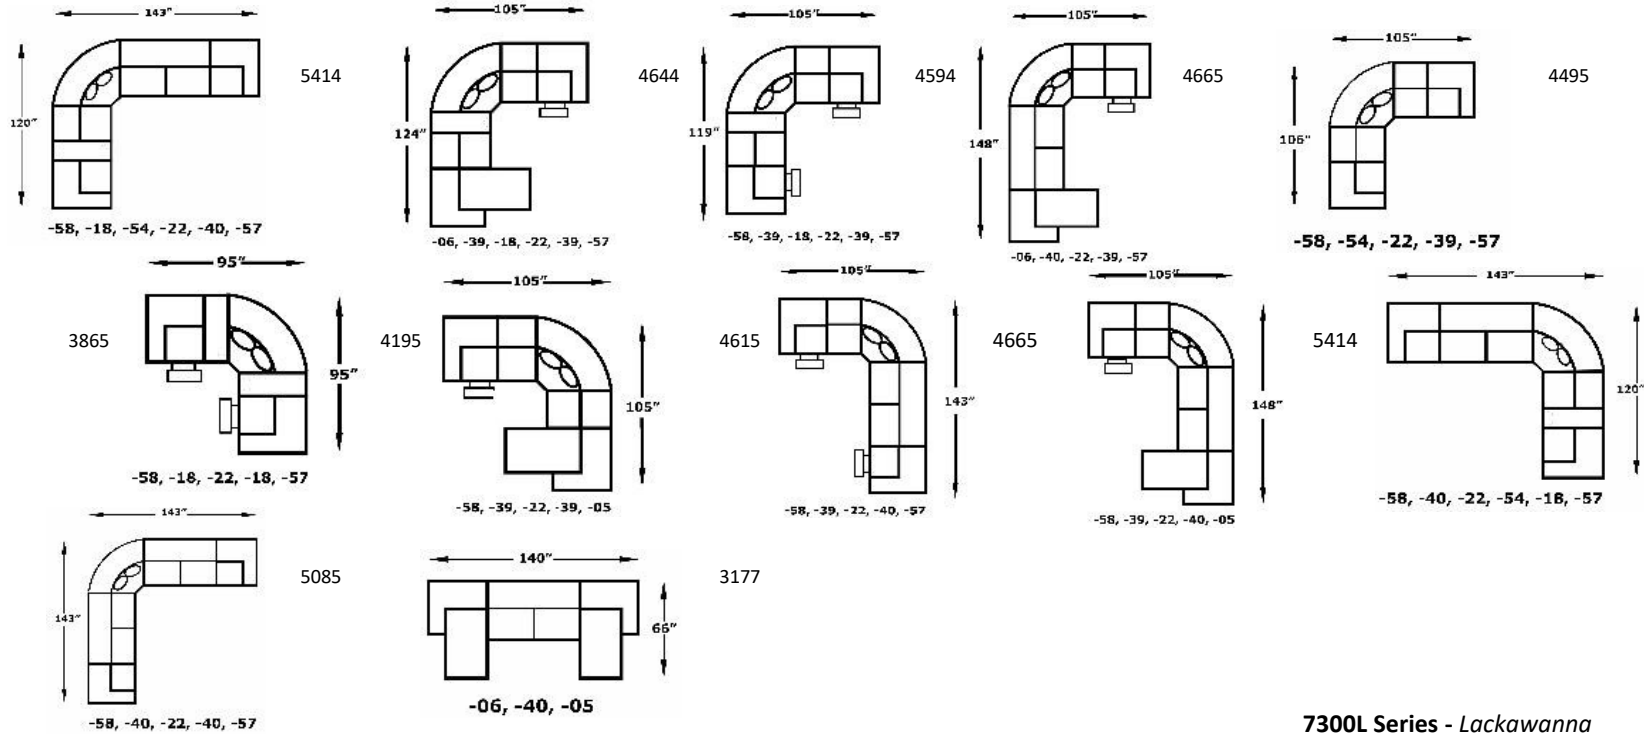

Popular Configurations

7300L Series - Lackawanna