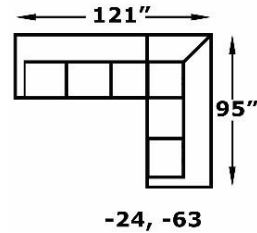

Components

Popular Configurations

Choice/Select 3888
 Prime 4258

Choice/Select 5406
 Prime 5946

Choice/Select 4418
 Prime 4838

Choice/Select 5627
 Prime 6157

6250AL Series - Baylor

We do our best to provide the most accurate dimensions.
However, as with all handcrafted products, dimensions are approximate.

LEATHER
November 22, 2023

EAST

7300L Series - Lackawanna

Type 10 Leather/Match

ALSO AVAILABLE IN FABRIC. PLEASE SEE 6250 IN MOTION.

Style Number and Description	Rumor																	Overall Dimensions						
		Style #	ADD	#	SIZE	CK ADD	FK ADD	DP ADD	VISCO ADD	AIR ADD	PWR ADD	BP ADD	SU	LBS	C	W"	D"	H"						
730005L RAF Chaise Lounge	1059																8	100	58.09	39	66	39		
730006L LAF Chaise Lounge	1059																8	100	58.09	39	66	39		
730018L Storage Console w/Cup Holders	449																2	33	12.64	14	40	39		
730022L 90* Corner Wedge	949					2	20 x 20			49							8	78	59.58	66	40	39		
730039L Armless Chair	589																3	50	21.67	24	40	39		
730040L Armless Sofa	1059																8	95	55.97	62	40	39		
73054LP Armless Reclining Chair	939																INCL	159	3	21.67	24	40	39	
730057L RAF Reclining Chair	1009																109	159	4	97	30.69	34	40	39
730058L LAF Reclining Chair	1009																109	159	4	97	30.69	34	40	39