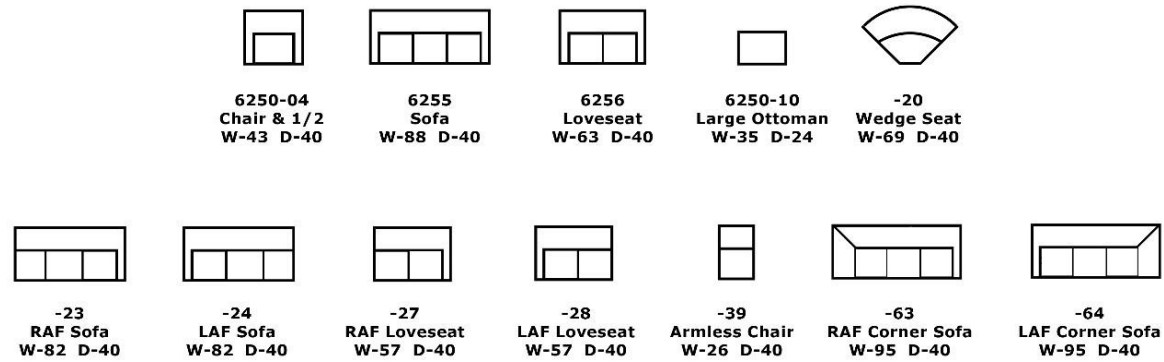

We do our best to provide the most accurate dimensions.
However, as with all handcrafted products, dimensions are approximate.

Components

Popular Configurations