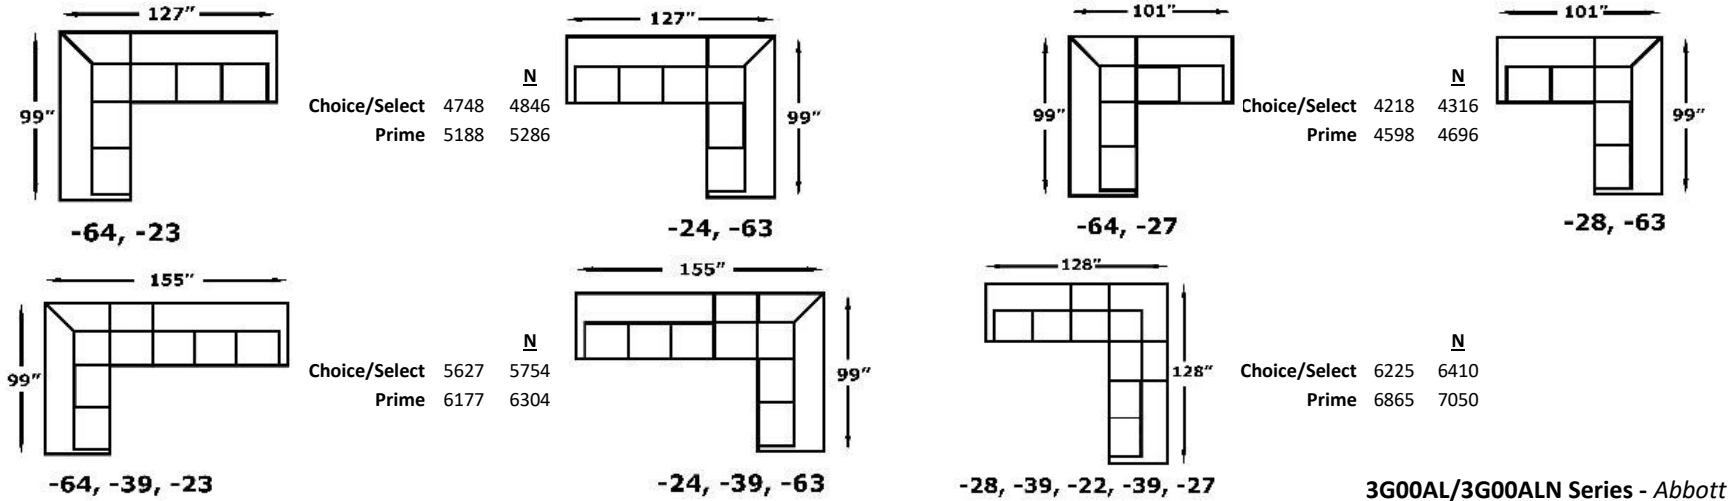

Popular Configurations

4H00LS/4H00LSN Series - Brooks

Type 10 & 25 All Leather

ALSO AVAILABLE IN FABRIC. PLEASE SEE 4H00 IN STATIONARY.

Style Number and Description	Choice & Select	Prime	ADD	FINISH: PEWTER		#	SIZE	Options								Overall Dimensions							
				Style #	ADD			For Each Add'l Grade Above G	Nailhead Option	Toss Pillow Count	Coil Cushions	Frame Coil	Feather Pillows	Visco Mattress	Air Mattress	Power Upgrade	Battery Pack	Ship Units	Weight	Cubes	W"	D"	H"
4H04LS Chair	1679	1789		4H04LSN	19			CK ADD 29	FK ADD 39	DP ADD	VISCO ADD	AIR ADD	PWR ADD	BP ADD	SU 5	LBS 96	C 34.28	49	39	31			
4H05LS Sofa	2259	2469		4H05LSN	49			49	69						9	139	62.27	89	39	31			
4H06LS Loveseat	2229	2389		4H06LSN	49			39	49						6	106	46.18	66	39	31			
4H07LS Ottoman	609	659													1	27	7.91	33	23	18			

FEATURES

- Toss Pillow Types Available: Not included. May be ordered separately. See "Additional Items" section at front of Price List.
- Backs: Sinuous Wire Support, Attached, Block Foam with Poly Fiber cap
- Seats: Sinuous Wire Support, Block Foam with Poly Fiber Wrap, Ventilated, Non-Reversible
- Legs: 1.25" x 4.5" x 5", Screw-In Wood