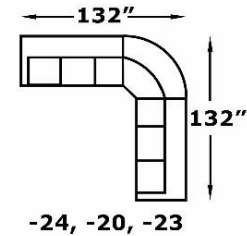

Seats:

Sinusuous Wire Support, Block Foam with Poly Fiber Wrap, Ventilated, Non-Reversible

Legs:

4.5" x 1.5", Screw-In Wood

6250AL Series - Baylor

We do our best to provide the most accurate dimensions.
 However, as with all handcrafted products, dimensions are approximate.

Components

Popular Configurations

Choice/Select 3888
 Prime 4258

Choice/Select 5406
 Prime 5946

Choice/Select 4418
 Prime 4838

Choice/Select 5627
 Prime 6157

6250AL Series - Baylor

We do our best to provide the most accurate dimensions.
However, as with all handcrafted products, dimensions are approximate.

LEATHER
November 22, 2023

EAST

7300L Series - Lackawanna

Type 10 Leather/Match

ALSO AVAILABLE IN FABRIC. PLEASE SEE 6250 IN MOTION.

Style Number and Description	Rumor																	Overall Dimensions						
		Style #	ADD	#	SIZE	CK ADD	FK ADD	DP ADD	VISCO ADD	AIR ADD	PWR ADD	BP ADD	SU	LBS	C	W"	D"	H"						
730005L RAF Chaise Lounge	1059																8	100	58.09	39	66	39		
730006L LAF Chaise Lounge	1059																8	100	58.09	39	66	39		
730018L Storage Console w/Cup Holders	449																2	33	12.64	14	40	39		
730022L 90* Corner Wedge	949					2	20 x 20			49							8	78	59.58	66	40	39		
730039L Armless Chair	589																3	50	21.67	24	40	39		
730040L Armless Sofa	1059																8	95	55.97	62	40	39		
73054LP Armless Reclining Chair	939																INCL	159	3	21.67	24	40	39	
730057L RAF Reclining Chair	1009																109	159	4	97	30.69	34	40	39
730058L LAF Reclining Chair	1009																109	159	4	97	30.69	34	40	39