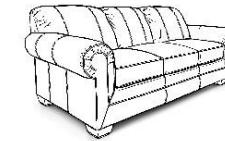

We do our best to provide the most accurate dimensions.
However, as with all handcrafted products, dimensions are approximate.

LEATHER
November 22, 2023

EAST

1430LSR Series - Monroe

Type 10 & 25 All Leather

Style Number and Description	Choice & Prime		ALSO AVAILABLE IN FABRIC. PLEASE SEE 1430R IN STATIONARY.							CK ADD	FK ADD	DP ADD	VISCO ADD	AIR ADD	PWR ADD	BP ADD	SU	LBS	C	Overall Dimensions		
	Select	Prime	ADD	Style #	ADD	#	SIZE	W"	D"											H"		
144LSR Chair - Standard Size	1329	1439							29	39							5	74	33.10	43	38	35
1435LSR Sofa	1939	2159							49	69							9	136	66.96	87	38	35
1436LSR Loveseat	1909	2069							39	49							7	109	50.03	65	38	35
147LSR Ottoman- Standard Size	569	619															1	27	5.84	27	22	17

FEATURES

Toss Pillow Types Available: Not included. May be ordered separately. See "Additional Items" section at front of Price List.
Backs: Sinuous Wire Support, Attached, Block Foam with Poly Fiber Wrap
Seats: Sinuous Wire Support, Block Foam with Poly Fiber Wrap, Ventilated, Non-Reversible
Legs: 5.5" x 5.5" x 3", Bolt-On Wood; Glides also one adjustable leg 2.625"