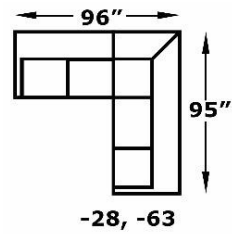

Choice/Select 3888
Prime 4258