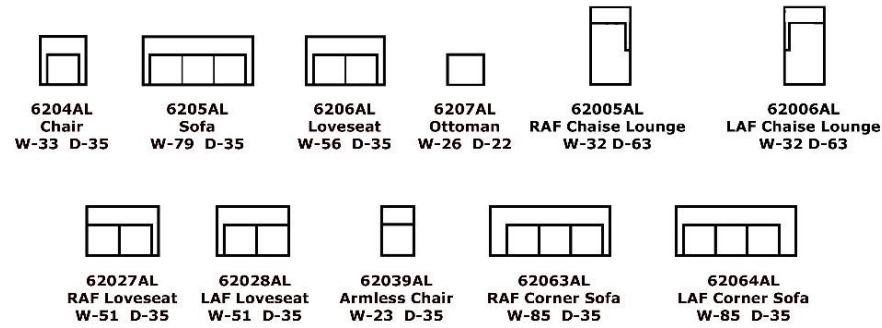

Type 10 & 25 All Leather

ALSO AVAILABLE IN FABRIC. PLEASE
SEE 6200 IN STATIONARY.

Style Number and Description	Choice & Select	Prime	For Each Add'l Grade Above G			Nailhead Option	Toss Pillow Count	Coil Cushions	Frame Coil	Feather Pillows	Visco Mattress	Air Mattress	Power Upgrade	Battery Pack	Ship Units	Weight	Cubes	Overall Dimensions												
			ADD	Style #	ADD													#	SIZE	CK ADD	FK ADD	DP ADD	VISCO ADD	AIR ADD	PWR ADD	BP ADD	SU	LBS	C	W"
6204AL Chair	949	1049																	29	39					3	57	24.06	33	35	36
6205AL Sofa	1629	1839																	49	69					8	101	57.60	79	35	36
6206AL Loveseat	1589	1749																	39	49					6	77	40.83	56	35	36
6207AL Ottoman	449	499																							1	17	5.96	26	22	18
62005AL RAF Chaise Lounge	1289	1449																	39	49					6		42.00	32	63	36
62006AL LAF Chaise Lounge	1289	1449																	39	49					6		42.00	32	63	36
62027AL RAF Loveseat	1239	1399																	39	49					5	73	37.19	51	35	36
62028AL LAF Loveseat	1239	1399																	39	49					5	73	37.19	51	35	36
62039AL Armless Chair	699	809																	29	39					2	34	16.77	23	35	36
62063AL RAF Corner Sofa	1869	2079																	49	69					8	101	61.98	85	35	36
62064AL LAF Corner Sofa	1869	2079																	49	69					8	101	61.98	85	35	36

FEATURES

Toss Pillow Types Available:

Not included. May be ordered separately. See "Additional Items" section at front of Price List.

Backs:

Sinusuous Wire Support, Attached, Block Foam with Poly Fiber Wrap

Seats:

Sinusuous Wire Support, Block Foam with Poly Fiber Wrap, Ventilated, Non-Reversible

Legs:

2.75" x 6", Screw-In Wood

6200AL Series - Collegedale

We do our best to provide the most accurate dimensions.
 However, as with all handcrafted products, dimensions are approximate.

Components

Popular Configurations

6200AL Series - Collegedale

We do our best to provide the most accurate dimensions.
However, as with all handcrafted products, dimensions are approximate.

LEATHER
November 22, 2023