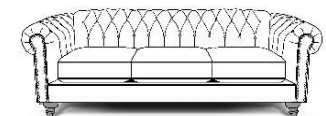

Seats:

Sinuous Wire Support, Block Foam with poly fiber Wrap, Ventilated, Loose, Non-Reversible

Legs:

2.75" x 3.75" x 3.75", Screw-In Wood

3G00AL/3G00ALN Series - Abbott

We do our best to provide the most accurate dimensions.
However, as with all handcrafted products, dimensions are approximate.

Components

Popular Configurations

4H00LS/4H00LSN Series - Brooks

Type 10 & 25 All Leather

ALSO AVAILABLE IN FABRIC. PLEASE SEE 4H00 IN STATIONARY.

Style Number and Description	Choice & Select	Prime	ADD	FINISH: PEWTER		#	SIZE	Options								Overall Dimensions				
				Style #	ADD			For Each Add'l Grade Above G	Nailhead Option	Toss Pillow Count	Coil Cushions	Frame Coil	Feather Pillows	Visco Mattress	Air Mattress	Power Upgrade	Battery Pack	Ship Units	Weight	Cubes
4H04LS Chair	1679	1789		4H04LSN	19			CK ADD 29	FK ADD 39	DP ADD	VISCO ADD	AIR ADD	PWR ADD	BP ADD	SU 5	LBS 96	C 34.28	49	39	31
4H05LS Sofa	2259	2469		4H05LSN	49			49	69						9	139	62.27	89	39	31
4H06LS Loveseat	2229	2389		4H06LSN	49			39	49						6	106	46.18	66	39	31
4H07LS Ottoman	609	659													1	27	7.91	33	23	18

FEATURES

- Toss Pillow Types Available: Not included. May be ordered separately. See "Additional Items" section at front of Price List.
- Backs: Sinuous Wire Support, Attached, Block Foam with Poly Fiber cap
- Seats: Sinuous Wire Support, Block Foam with Poly Fiber Wrap, Ventilated, Non-Reversible
- Legs: 1.25" x 4.5" x 5", Screw-In Wood