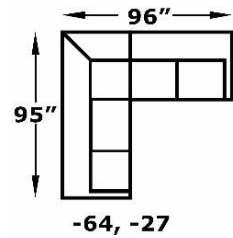

We do our best to provide the most accurate dimensions.
However, as with all handcrafted products, dimensions are approximate.

Components

Popular Configurations

Choice/Select 3888
Prime 4258

Choice/Select 5406
Prime 5946

Choice/Select 4418
Prime 4838

Choice/Select 5627
Prime 6157

6250AL Series - Baylor