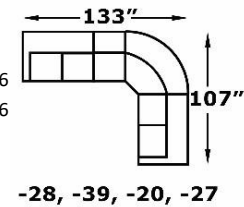

Components

Popular Configurations

Choice/Select 3888
 Prime 4258

Choice/Select 5406
 Prime 5946

Choice/Select 4418
 Prime 4838

Choice/Select 5627
 Prime 6157

6250AL Series - Baylor

We do our best to provide the most accurate dimensions.
However, as with all handcrafted products, dimensions are approximate.

LEATHER
November 22, 2023

EAST

7300L Series - Lackawanna

Type 10 Leather/Match

ALSO AVAILABLE IN FABRIC. PLEASE SEE 6250 IN MOTION.

Style Number and Description	Rumor																	Overall Dimensions						
		Style #	ADD	#	SIZE	CK ADD	FK ADD	DP ADD	VISCO ADD	AIR ADD	PWR ADD	BP ADD	SU	LBS	C	W"	D"	H"						
730005L RAF Chaise Lounge	1059																8	100	58.09	39	66	39		
730006L LAF Chaise Lounge	1059																8	100	58.09	39	66	39		
730018L Storage Console w/Cup Holders	449																2	33	12.64	14	40	39		
730022L 90* Corner Wedge	949					2	20 x 20			49							8	78	59.58	66	40	39		
730039L Armless Chair	589																3	50	21.67	24	40	39		
730040L Armless Sofa	1059																8	95	55.97	62	40	39		
73054LP Armless Reclining Chair	939																INCL	159	3	21.67	24	40	39	
730057L RAF Reclining Chair	1009																109	159	4	97	30.69	34	40	39
730058L LAF Reclining Chair	1009																109	159	4	97	30.69	34	40	39