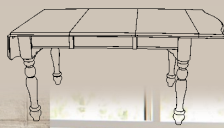

DLU-TLD-3448-LO

DLU-C20-LO-RTA Chairs

DLU-TLB-3660

EXTENSION BUTTERFLY

LEAF TABLE

Self-Storing 12" Butterfly Leaf

36" x 48" x 60"

DLU-TLB-3660-BCH

DLU-C20-AB-RTA Chairs

DLU-TLB-3660-LO

DLU-820-LO Chairs

DLU-TLB-3660-NLO

DLU-TDX-3472

DROP-LEAF EXTENSION TABLE

One removable 18" leaf
with two 10" drop leaves
34" x 54" x 72"

DLU-TDX-3472-BCH

With Removable 16" Leaf

42" x 56" x 72"

DLU-SLT-4272-NLO with DLU-820-NLO Chairs

DLU-SLT-4272-BCH

DLU-4130-AB Chairs

DLU-SLT-4272-LO

DLU-C10-LO Chairs

DLU-TCP-4284