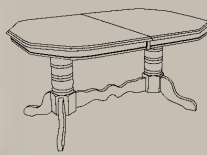

DLU-C20-AB-RTA Chairs

DLU-TLB-3660-LO

DLU-820-LO Chairs

DLU-TLB-3660-NLO

DLU-TDX-3472

DROP-LEAF EXTENSION TABLE

One removable 18" leaf
with two 10" drop leaves
34" x 54" x 72"

DLU-TDX-3472-BCH

DLU-C50-BCH-RTA Chairs

DLU-TDX-3472-NLO

DLU-820-NLO Chairs

DLU-TDX-3472-LO

DLU-124-S-LO Chairs

DLU-SLT-4272

RECTANGULAR

EXTENSION TABLE

With Removable 16" Leaf

42" x 56" x 72"

DLU-SLT-4272-NLO with DLU-820-NLO Chairs

DLU-SLT-4272-BCH

DLU-4130-AB Chairs

DLU-SLT-4272-LO

DLU-C10-LO Chairs

DLU-TCP-4284

DOUBLE BUTTERFLY LEAF TABLE WITH DOUBLE PEDESTAL BASE

42" x 60" x 72" x 84"

Two 12" Self-storing Butterfly Leaves

DLU-TCP-4284-BCH-T (TOP)

DLU-4130-AB Chairs

DLU-TCP-4284-BCH-B (BASE)

DLU-4130-AB-A Arm Chairs