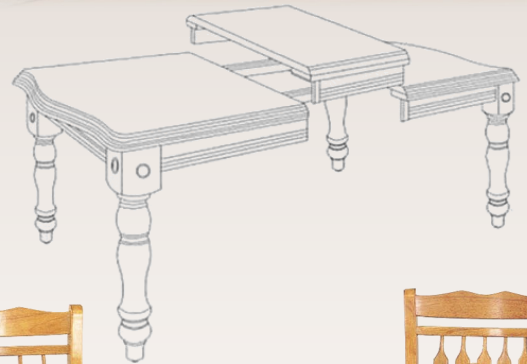

With Removable 16" Leaf

42" x 56" x 72"

DLU-SLT-4272-NLO with DLU-820-NLO Chairs

DLU-SLT-4272-BCH

DLU-4130-AB Chairs

DLU-SLT-4272-LO

DLU-C10-LO Chairs

DLU-TCP-4284

DOUBLE BUTTERFLY LEAF TABLE WITH DOUBLE PEDESTAL BASE

42" x 60" x 72" x 84"

Two 12" Self-storing Butterfly Leaves

DLU-TCP-4284-BCH-T (TOP)

DLU-4130-AB Chairs

DLU-TCP-4284-BCH-B (BASE)

DLU-4130-AB-A Arm Chairs