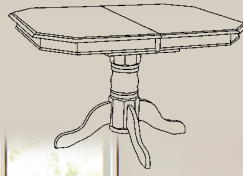

Sunset Selections Dining Catalog

DLU-TPD-4242

42" ROUND DROP LEAF TABLE

ALL FINISHES AVAILABLE IN
REGULAR & CAFÉ HEIGHT

DLU-TPD-4242-BCH-T (TOP)

DLU-TPD-4242-BCH-CB (CAFÉ BASE)

DLU-B24-AB Swivel Stool

DLU-TPD-4242-BCH-T (TOP)

DLU-TPD-4242-BCH-B (BASE)

DLU-TPD-4242-LO-T (TOP)

DLU-TPD-4242-LO-B (BASE)

DLU-TPD-4242-LO-T (TOP)

DLU-TPD-4242-NLO-B (BASE)

DLU-TCP-3660

**CLIPPED EDGE
SELF-STORING 12" LEAF
PEDESTAL TABLE**

36" x 48" x 60"

DLU-TCP-3660-LO-T (Top)

DLU-TCP-3660-LO-B (Base)

DLU-820-LO Chairs

DLU-TCP-3660-BCH-T (Top)

DLU-TCP-3660-BCH-B (Base)

DLU-TCP-3660-NLO-T (Top)

DLU-TCP-3660-NLO-B (Base)

DLU-TBX-4266

AVAILABLE IN REGULAR & CAFÉ HEIGHT

OVAL BUTTERFLY LEAF PEDESTAL TABLE

Features self-storing 12" butterfly leaf

42" x 54" x 66"

DLU-TBX-4266-NLO-T (TOP)

DLU-TBX-4266-NUT-CB (CAFÉ BASE)

DLU-B24-NLO Swivel Stools