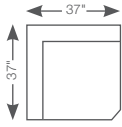

630-641  
Loveseat  
36" H x 58.5" W x 37" D

620-641  
Apartment Size Sofa  
520-641  
Full Sleep Sofa  
36" H x 72" W x 37" D

655-641  
Chair and a Half  
555-641  
Twin Sleep Chair  
36" H x 53" W x 37" D

240-641  
Ottoman  
20.5" H x 45" W x 26.5" D

Choose an arrangement shown below, or create the one that suits your home.

60A-641  
**Left-Arm Sitting Chair**  
36.5" H X 31.5" W X 37.5" D

60B-641  
**Right-Arm Sitting Chair**  
36.5" H X 31.5" W X 37.5" D

6CC-641  
**Corner**  
36.5" H X 37.5" W X 37.5" D

60M-641  
**Armless Chair**  
36.5" H X 25.5" W X 37.5" D

60D-641  
**Left-Arm Sitting Loveseat**  
36.5" H X 52.5" W X 37.5" D

60E-641  
**Right-Arm Sitting Loveseat**  
36.5" H X 52.5" W X 37.5" D