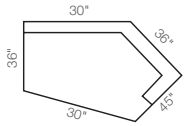

240-641  
Ottoman  
20.5" H x 45" W x 26.5" D

Choose an arrangement shown below, or create the one that suits your home.

60A-641  
**Left-Arm Sitting Chair**  
36.5" H X 31.5" W X 37.5" D

60B-641  
**Right-Arm Sitting Chair**  
36.5" H X 31.5" W X 37.5" D

6CC-641  
**Corner**  
36.5" H X 37.5" W X 37.5" D

60M-641  
**Armless Chair**  
36.5" H X 25.5" W X 37.5" D

60D-641  
**Left-Arm Sitting Loveseat**  
36.5" H X 52.5" W X 37.5" D

60E-641  
**Right-Arm Sitting Loveseat**  
36.5" H X 52.5" W X 37.5" D

6CL-641  
**Left-Arm Sitting Cuddler**  
36.5" H X 62" W X 49" D

6CR-641  
**Right-Arm Sitting Cuddler**  
36.5" H X 62" W X 49" D

60R-641  
**Right-Arm Sitting Chaise**  
36.5" H X 32" W X 63.5" D

60L-641  
**Left-Arm Sitting Chaise**  
36.5" H X 32" W X 63.5" D