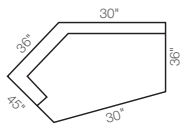

240-641  
Ottoman  
20.5" H x 45" W x 26.5" D

Choose an arrangement shown below, or create the one that suits your home.

60A-641  
**Left-Arm Sitting Chair**  
36.5" H X 31.5" W X 37.5" D

60B-641  
**Right-Arm Sitting Chair**  
36.5" H X 31.5" W X 37.5" D

6CC-641  
**Corner**  
36.5" H X 37.5" W X 37.5" D

60M-641  
**Armless Chair**  
36.5" H X 25.5" W X 37.5" D

60D-641  
**Left-Arm Sitting Loveseat**  
36.5" H X 52.5" W X 37.5" D

60E-641  
**Right-Arm Sitting Loveseat**  
36.5" H X 52.5" W X 37.5" D

6CL-641  
**Left-Arm Sitting Cuddler**  
36.5" H X 62" W X 49" D

6CR-641  
**Right-Arm Sitting Cuddler**  
36.5" H X 62" W X 49" D

60R-641  
**Right-Arm Sitting Chaise**  
36.5" H X 32" W X 63.5" D

60L-641  
**Left-Arm Sitting Chaise**  
36.5" H X 32" W X 63.5" D