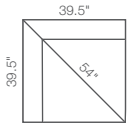

P9D-893
duo® Left-Arm Sitting
Reclining Loveseat

P9E-893
duo® Right-Arm Sitting
Reclining Loveseat

9CC-893
duo® Corner

90M-893
duo® Armless Chair

9SL-893
duo® Left-Arm Sitting
Chaise with Storage

9SR-893
duo® Right-Arm Sitting
Chaise with Storage

P9D-893
duo® Left-Arm Sitting Reclining Loveseat
 41" H x 54" W x 39" D
 Fully Extended 59"

P9E-893
duo® Right-Arm Sitting Reclining Loveseat
 41" H x 54" W x 39" D
 Fully Extended 59"

9CC-893
duo® Corner
 42" H x 39.5" W x 39.5" D

90M-893
duo® Armless Chair
 41" H x 25" W x 39" D

9SL-893
duo® Left-Arm Sitting Chaise with Storage
 43" H x 39" W x 64" D
 Fully Extended 64"

9SR-893
duo® Right-Arm Sitting Chaise with Storage
 43" H x 39" W x 64" D
 Fully Extended 64"