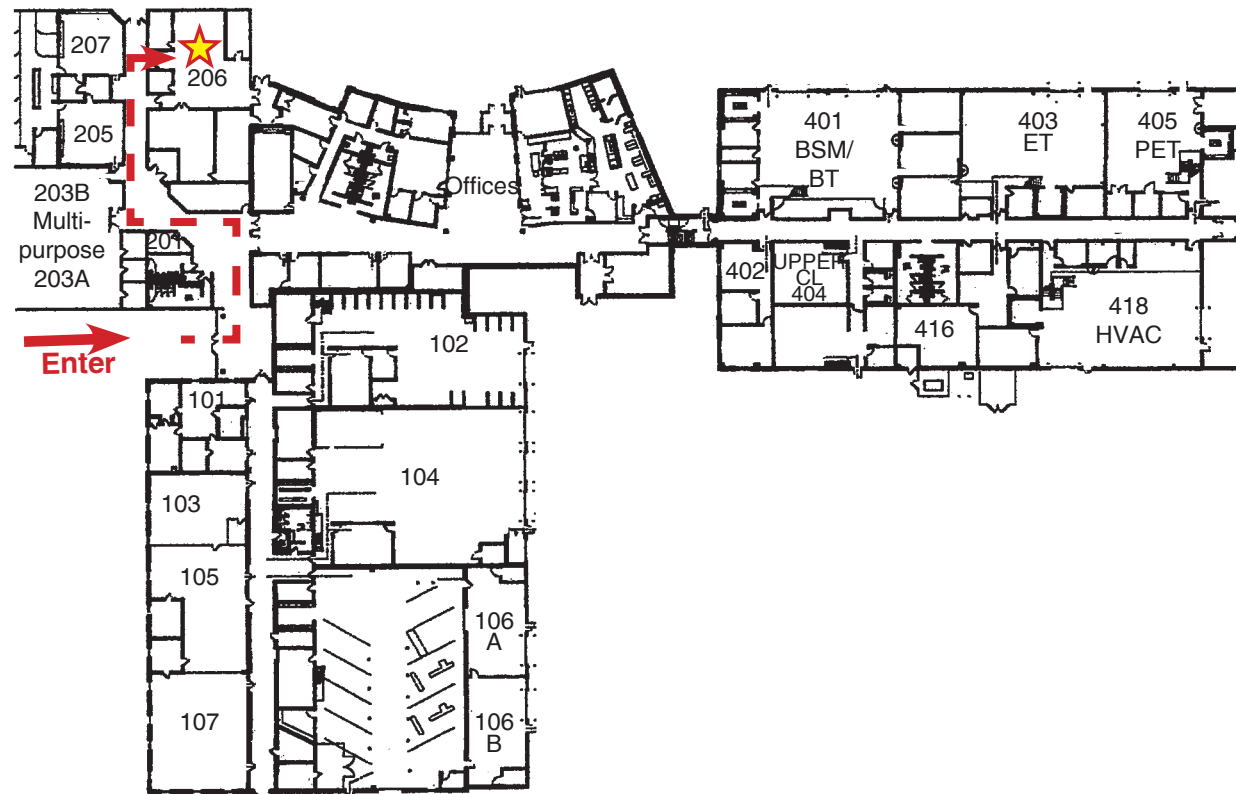

Adult & Community Education / Lewis and Clark Career Center
2400 Zumbahl Road, St. Charles, 63301
Classroom B206-Resource

Once you enter the building, follow the large black signs to the multipurpose room. When you are facing the multipurpose room doors, make a turn to your right and proceed down the hall. Room B206 will be the first inset doorway on your right.

Adult & Community Education / Lewis and Clark Career Center

2400 Zumbuhl Road, St. Charles, 63301

Classroom B206-Resource

Once you enter the building, follow the large black signs to the multipurpose room. When you are facing the multipurpose room doors, make a turn to your right and proceed down the hall. Room B206 will be the first inset doorway on your right.