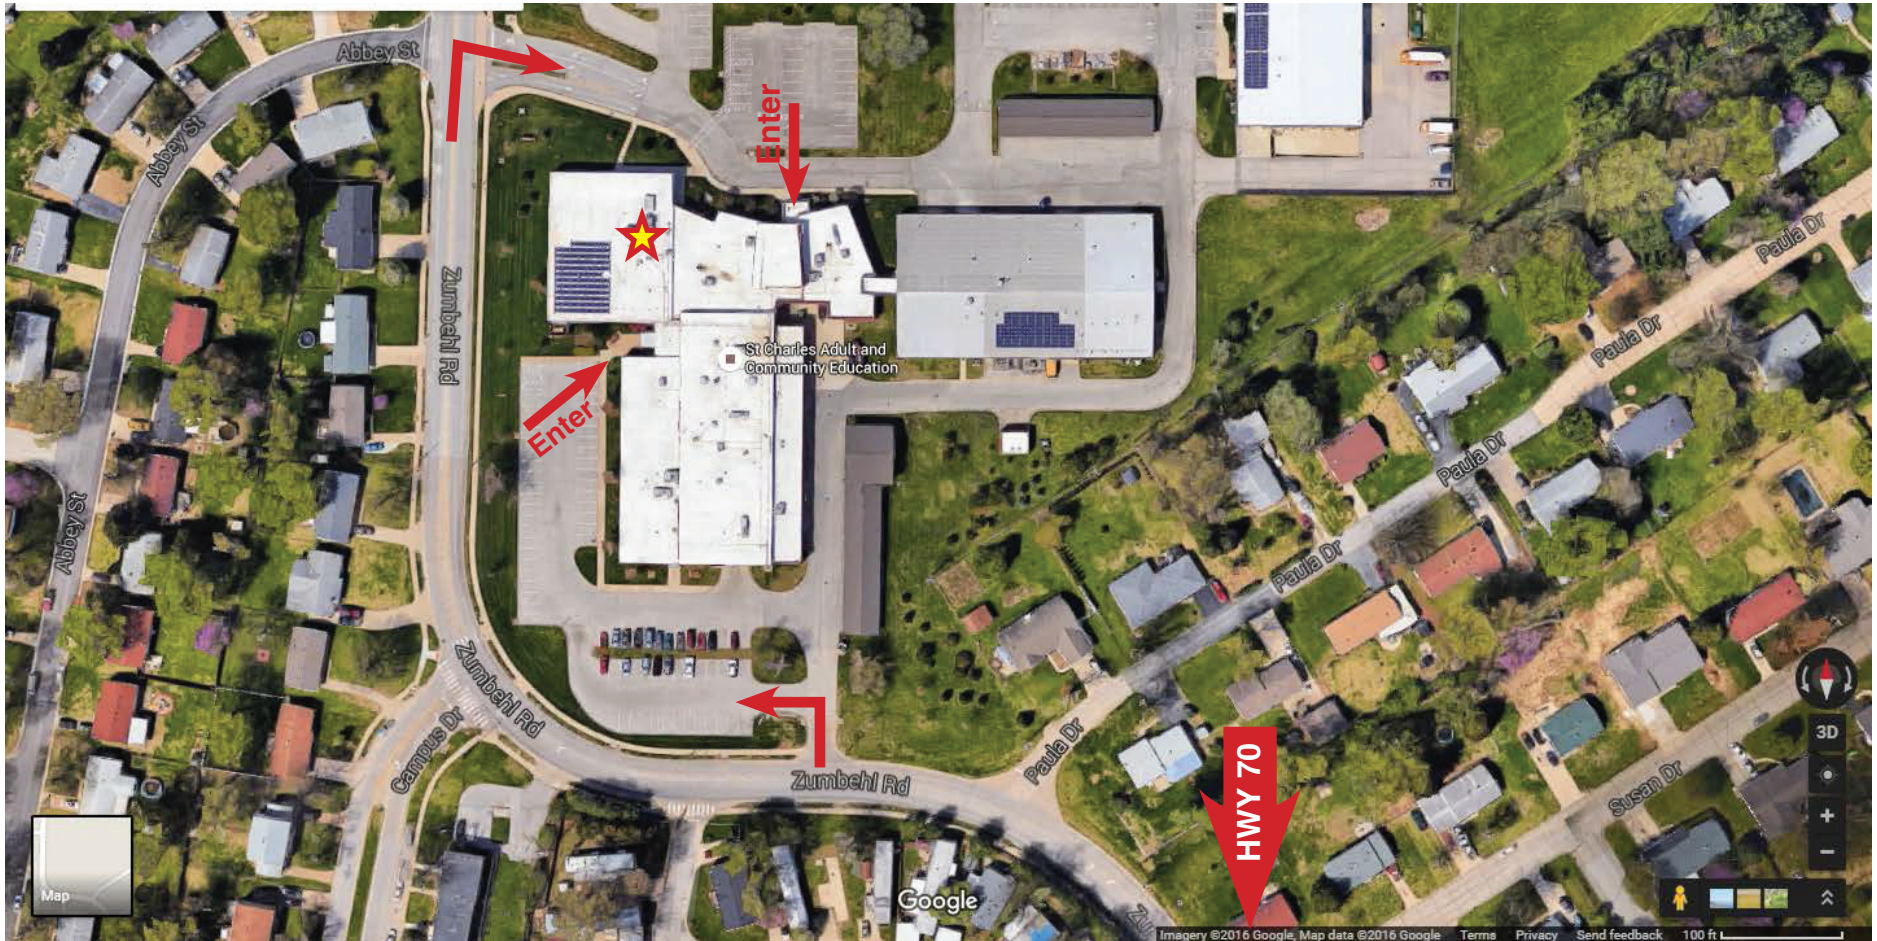

Adult & Community Education / Lewis and Clark Career Center
2400 Zumbahl Road, St. Charles, 63301
Classroom B206-Resource

Once you enter the building, follow the large black signs to the multipurpose room. When you are facing the multipurpose room doors, make a turn to your right and proceed down the hall. Room B206 will be the first inset doorway on your right.

Adult & Community Education / Lewis and Clark Career Center

2400 Zumbuhl Road, St. Charles, 63301

Classroom B206-Resource

Once you enter the building, follow the large black signs to the multipurpose room. When you are facing the multipurpose room doors, make a turn to your right and proceed down the hall. Room B206 will be the first inset doorway on your right.