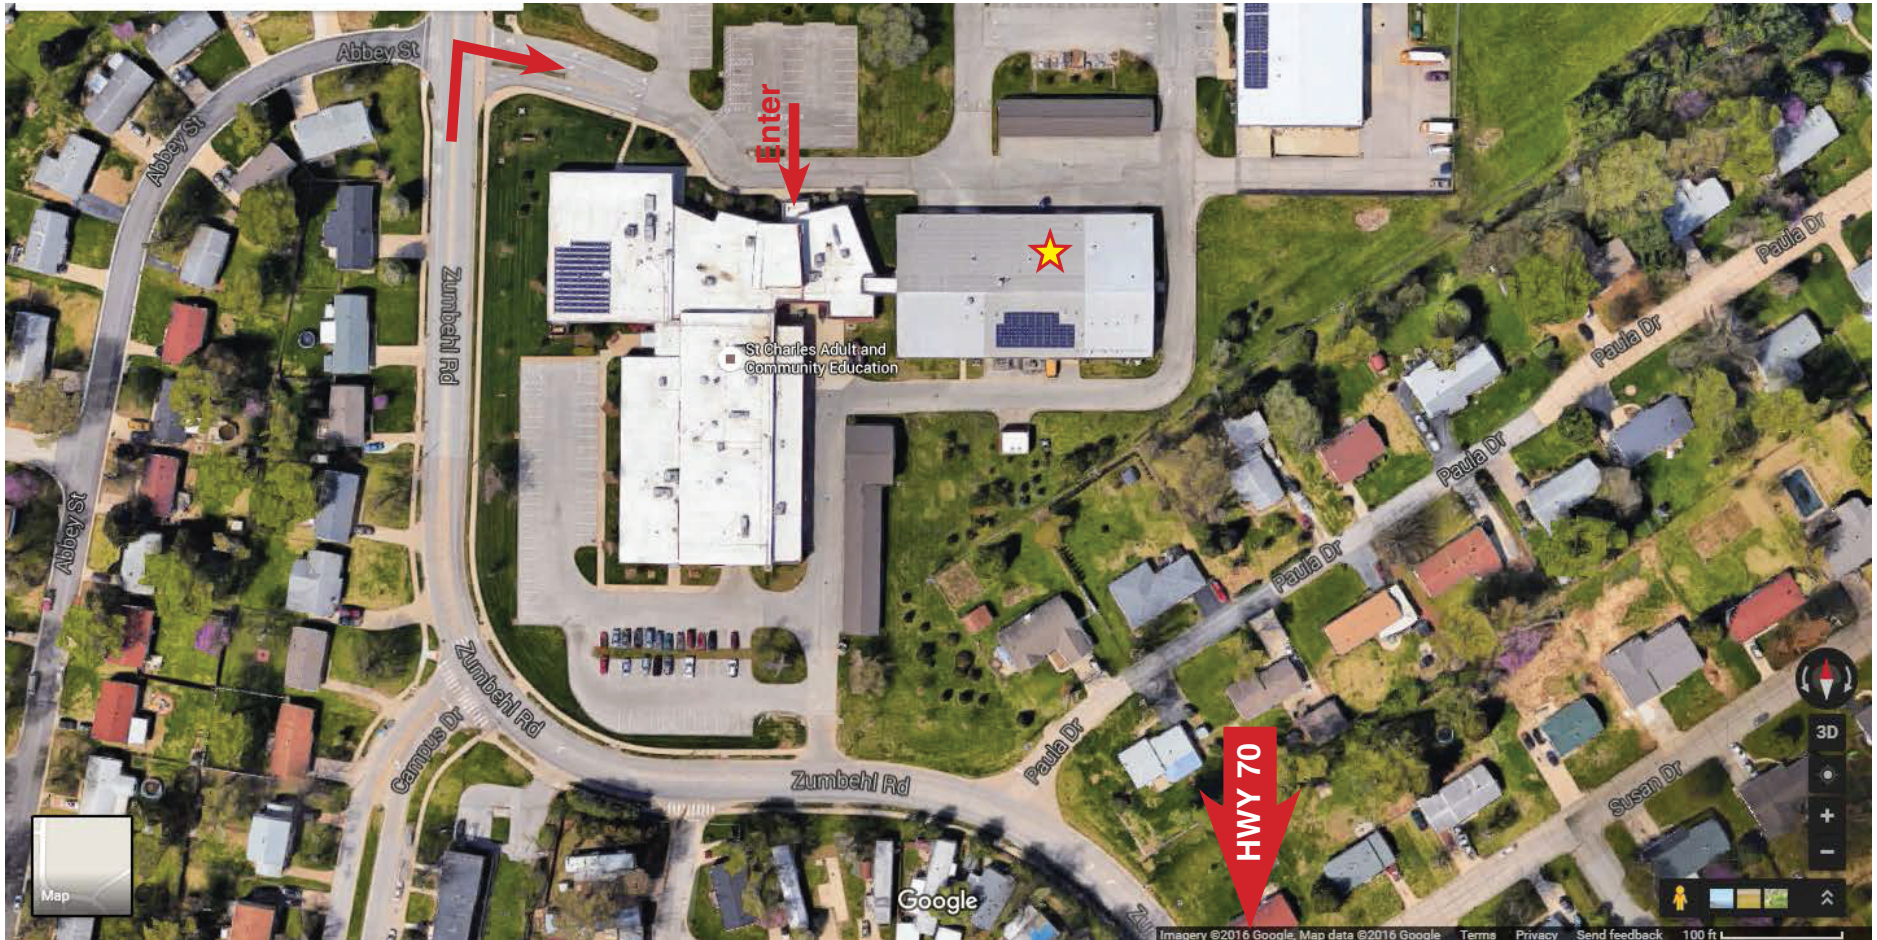

Adult & Community Education / Lewis and Clark Career Center

2400 Zumbahl Road, St. Charles, 63301
ET (Electrical Trades-Room 403)

0.9 miles north of Highway 70

Once you enter the building, go through the lobby and turn down the hallway to the left.

You will proceed through a set of double doors, up a short flight of stairs and down the hall. The classroom will be located on the left hand side. You will find an ET sign over the door

Adult & Community Education / Lewis and Clark Career Center

2400 Zumbahl Road, St. Charles, 63301
ET (Electrical Trades-Room 403)

0.9 miles north of Highway 70

Once you enter the building, go through the lobby and turn down the hallway to the left.

You will proceed through a set of double doors, up a short flight of stairs and down the hall. The classroom will be located at the on the left hand side. You will find an ET sign over the door