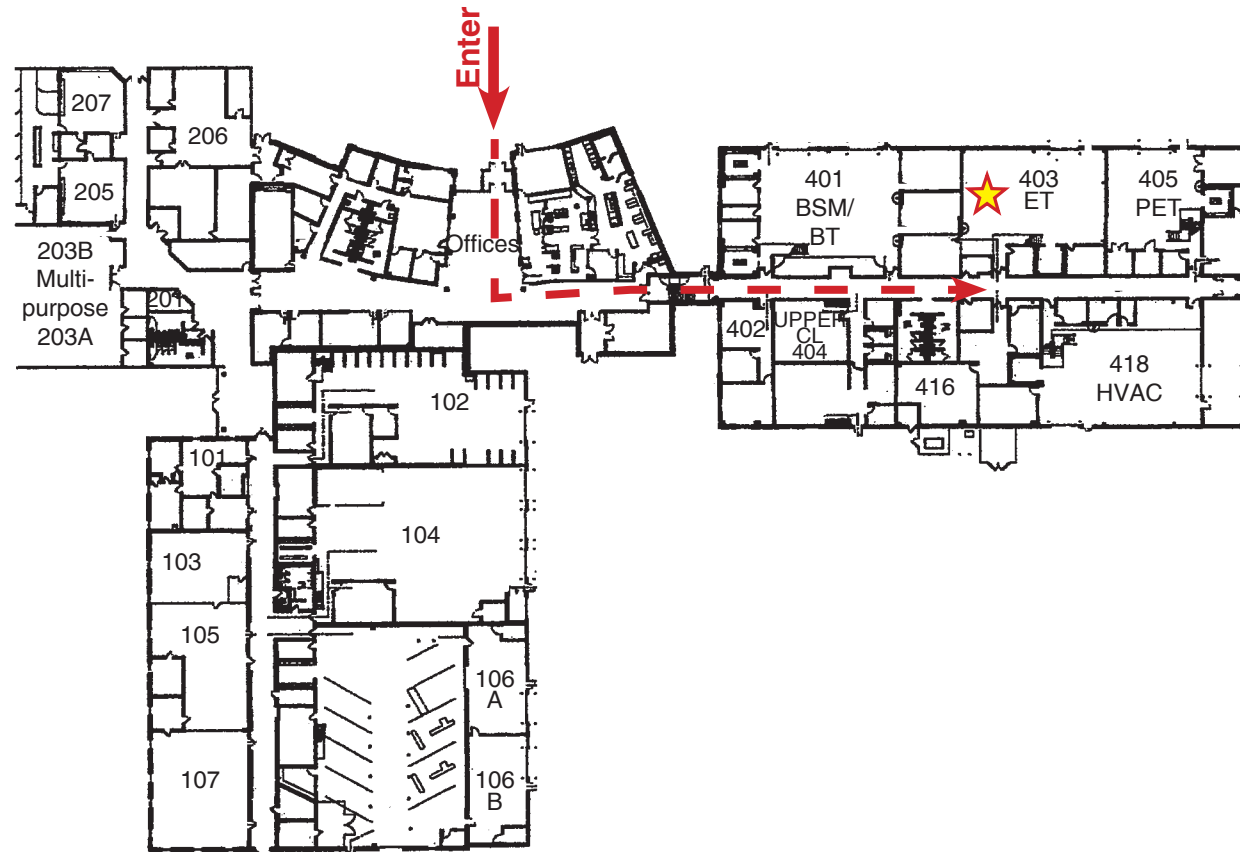

Adult & Community Education / Lewis and Clark Career Center

2400 Zumbahl Road, St. Charles, 63301
ET (Electrical Trades-Room 403)

0.9 miles north of Highway 70

Once you enter the building, go through the lobby and turn down the hallway to the left.

You will proceed through a set of double doors, up a short flight of stairs and down the hall. The classroom will be located on the left hand side. You will find an ET sign over the door

Adult & Community Education / Lewis and Clark Career Center

2400 Zumbahl Road, St. Charles, 63301
ET (Electrical Trades-Room 403)

0.9 miles north of Highway 70

Once you enter the building, go through the lobby and turn down the hallway to the left.

You will proceed through a set of double doors, up a short flight of stairs and down the hall. The classroom will be located at the on the left hand side. You will find an ET sign over the door