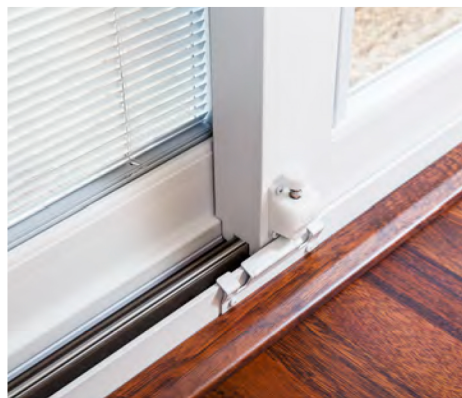

Bay/Bow

Garden

9300 Door

Garden Door

Patio Door

Featuring industry-leading performance, design and functionality, the **EcoView 9300** patio door comes equipped with enhanced features.

Top-hung screen, with a sturdy frame that glides smoothly and unobstructed.

Elevated sliding panel system that provides a tight seal to lock out air and water.

Welded sill with fiberglass overlay for a tighter, stronger seal.

GRILLE PATTERNS *Victorian and Diamond grid patterns are only available in flat grids