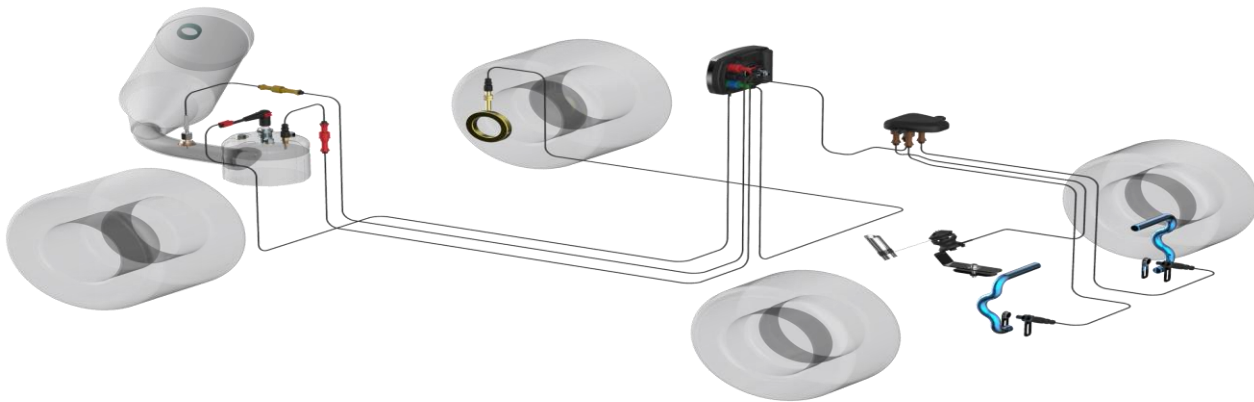

Sensor Move for Extra box

A2401	Steering wheel position sensor, 80cm, for Box12 and Box4Move	$ 145.00
A2405	Brake or Accelerator pedal position sensor, 120cm, for Box12 and Box4Move	$ 115.00