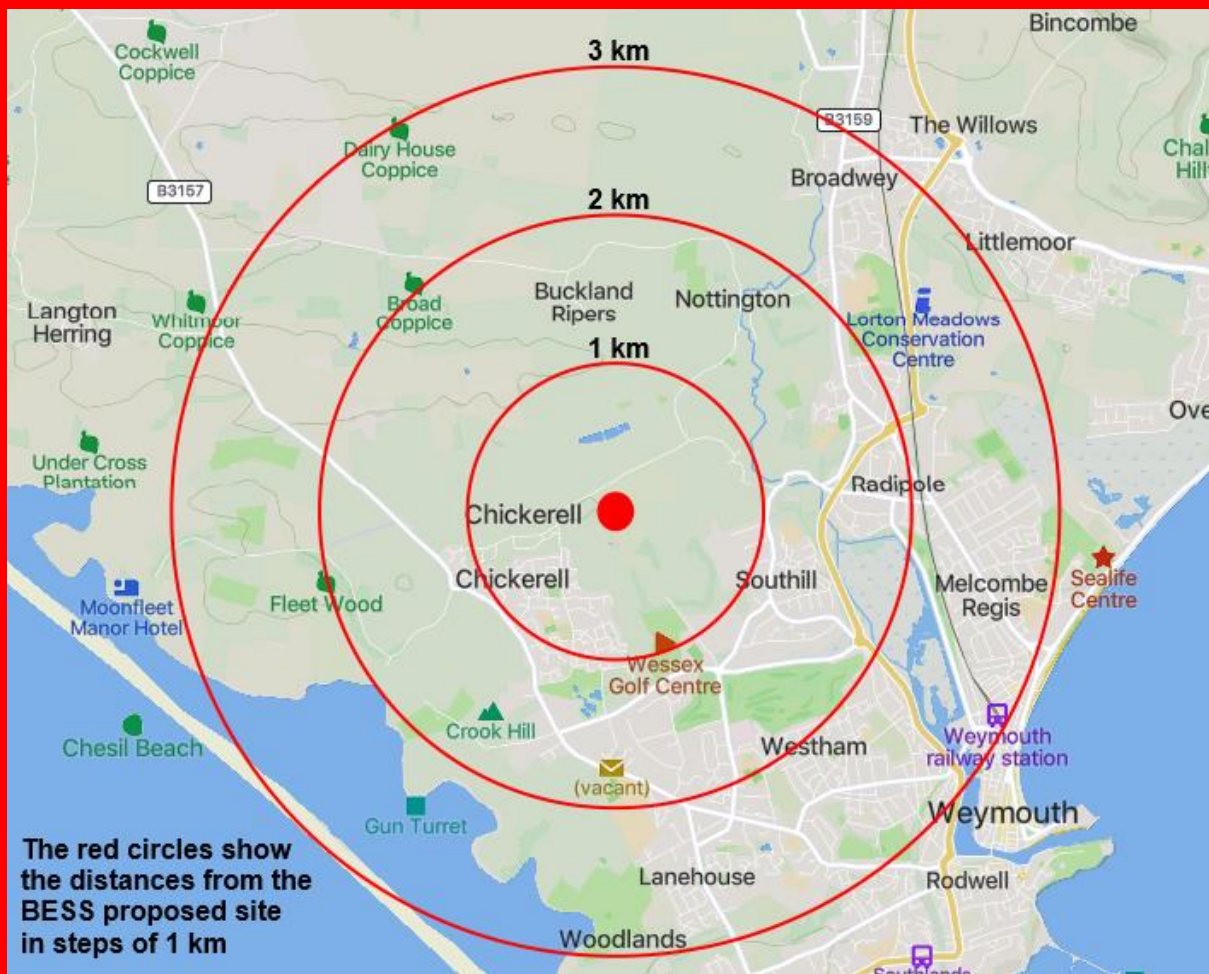

WORRIED? YOU SHOULD BE.

IF DORSET COUNCIL PLANNERS GRANT PERMISSION FOR THIS DANGEROUS DEVELOPMENT, YOU AND PEOPLE IMPORTANT TO YOU ARE IN THE FIRING LINE. YOU CAN HELP BY:

ACCESSING OUR CAMPAIGN WEBSITE FOR MORE INFORMATION:

[Chickerell Action Group](#)
(cagonline.co.uk)

JOINING US ON FACEBOOK :

<https://www.facebook.com/groups/5875179212528871>

CONTRIBUTING TO THE FIGHTING FUND VIA OUR JUST GIVING PAGE:

<https://www.justgiving.com/crowdfunding/chickerellactongroup>

VIEWING THE APPLICATION FOR AN EIA ON DORSET COUNCIL'S PLANNING PORTAL – link below – AND ADD YOUR COMMENTS.

Planning application:
[P/ESP/2023/01922 - dorsetforyou.com](http://P/ESP/2023/01922-dorsetforyou.com)
(dorsetcouncil.gov.uk)