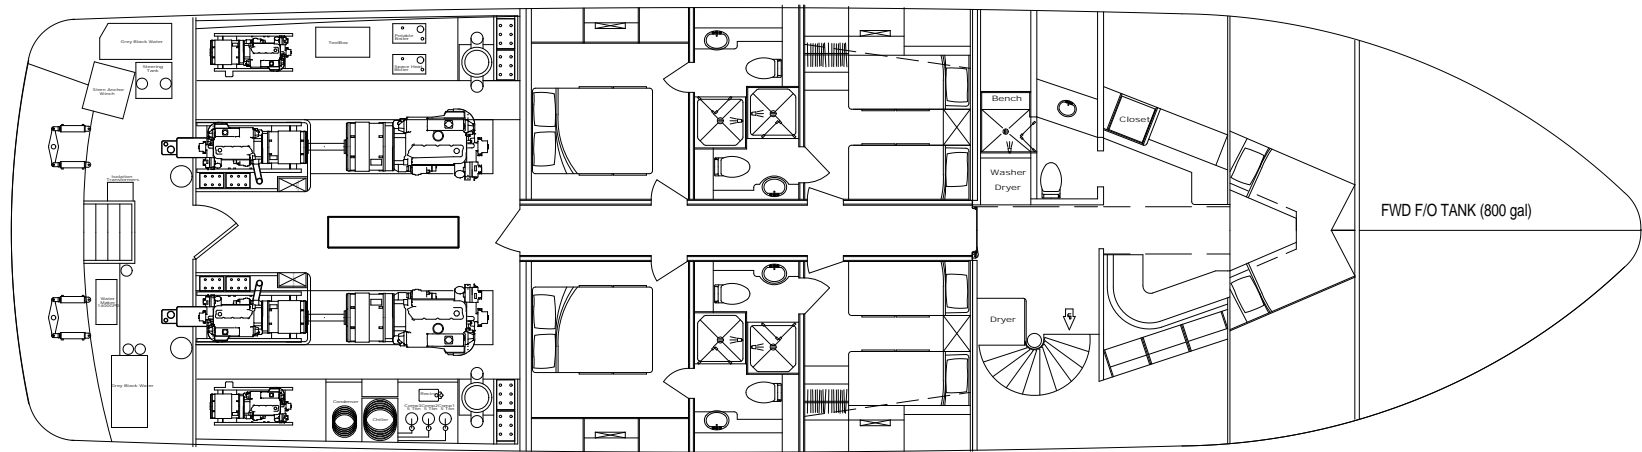

**SPECIFICATIONS:**

OAL 92.0'  
 BEAM 25'  
 DEPTH 12'  
 DRAFT 7'  
 LWL 82'  
 DISPL 180 TONS  
 CRUISE SPEED 10.0 KTS  
 MAX SPEED 12.5 KTS

**92 FT, LOWER LEVEL PLAN**

ALL DIMENSIONS ARE IN INCHES UNLESS OTHERWISE SPECIFIED.		MATL		-		ALLSEAS YACHTS	
TOLERANCES:		DR	CHK	APP	REL		
2 PLC DEG ± .06		NAME					
3 PLC DEG ± .03		92 FT, MAIN DECK PLAN					
4 PLC DEG ± .01		MODEL(S)					
ANGLES ± 1°		92-02					
CONTRACT NO.		REV					
CAGE NO.	SCALE	SHEET	C	DWG NO			NC
	NTS	1 OF 1		92-02-LWL/VPL			

**SPECIFICATIONS:**

OAL 92.0'  
 BEAM 25'  
 DEPTH 12'  
 DRAFT 7'  
 LWL 82'  
 DISPL 180 TONS  
 CRUISE SPEED 10.0 KTS  
 MAX SPEED 12.5 KTS

**92 FT, MAIN DECK PLAN**

ALL DIMENSIONS ARE IN INCHES UNLESS OTHERWISE SPECIFIED.		MATL		-		ALLSEAS YACHTS	
TOLERANCES:		DR	CHK	APP	REL		
2 PLC DEG ± .06		NAME					
3 PLC DEG ± .03		92 FT, MAIN DECK PLAN					
4 PLC DEG ± .01		MODEL(S)					
ANGLES ± 1°		92-02					
CONTRACT NO.		CAGE NO.					
SCALE		SHEET		DWG		REV	
NTS		1 OF 1		NO		NC	

C

B

A

**SPECIFICATIONS:**

OAL 92.0'  
 BEAM 25'  
 DEPTH 12'  
 DRAFT 7'  
 LWL 82'  
 DISPL 180 TONS  
 CRUISE SPEED 10.0 KTS  
 MAX SPEED 12.5 KTS

**92 FT, UPPER DECKS**

ALL DIMENSIONS ARE IN INCHES UNLESS OTHERWISE SPECIFIED.		MATL		-		ALLSEAS YACHTS	
TOLERANCES:		DR	CHK	APP	REL		
2 PLC DEG ± .06		NAME					
3 PLC DEG ± .03		92 FT, UPPER DECK PLANS					
4 PLC DEG ± .01		MODEL(S)					
ANGLES ± 1°		92-02					
CONTRACT NO.		92-02-UPDP					
CAGE NO.	SCALE	SHEET	CHK	DWG	NO	REV	NC
	NTS	1 OF 1	C				