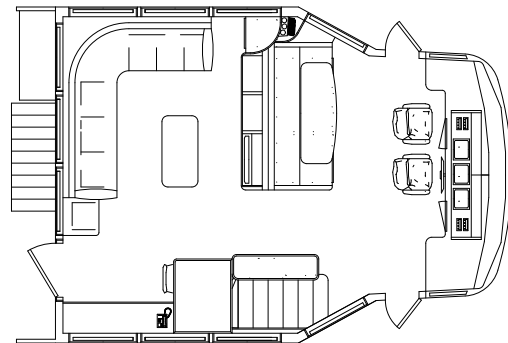

C

B

A

**SPECIFICATIONS:**

OAL 92.0'  
 BEAM 25'  
 DEPTH 12'  
 DRAFT 7'  
 LWL 82'  
 DISPL 180 TONS  
 CRUISE SPEED 10.0 KTS  
 MAX SPEED 12.5 KTS

**92 FT, UPPER DECKS**

ALL DIMENSIONS ARE IN INCHES UNLESS OTHERWISE SPECIFIED.		MATL		-		ALLSEAS YACHTS	
TOLERANCES:		DR	CHK	APP	REL		
2 PLC DEG ± .06		NAME					
3 PLC DEG ± .03		92 FT, UPPER DECK PLANS					
4 PLC DEG ± .01		MODEL(S)					
ANGLES ± 1°		92-02					
CONTRACT NO.		92-02-UPDP					
CAGE NO.	SCALE	SHEET	CHK	DWG	NO	REV	NC
	NTS	1 OF 1	C				