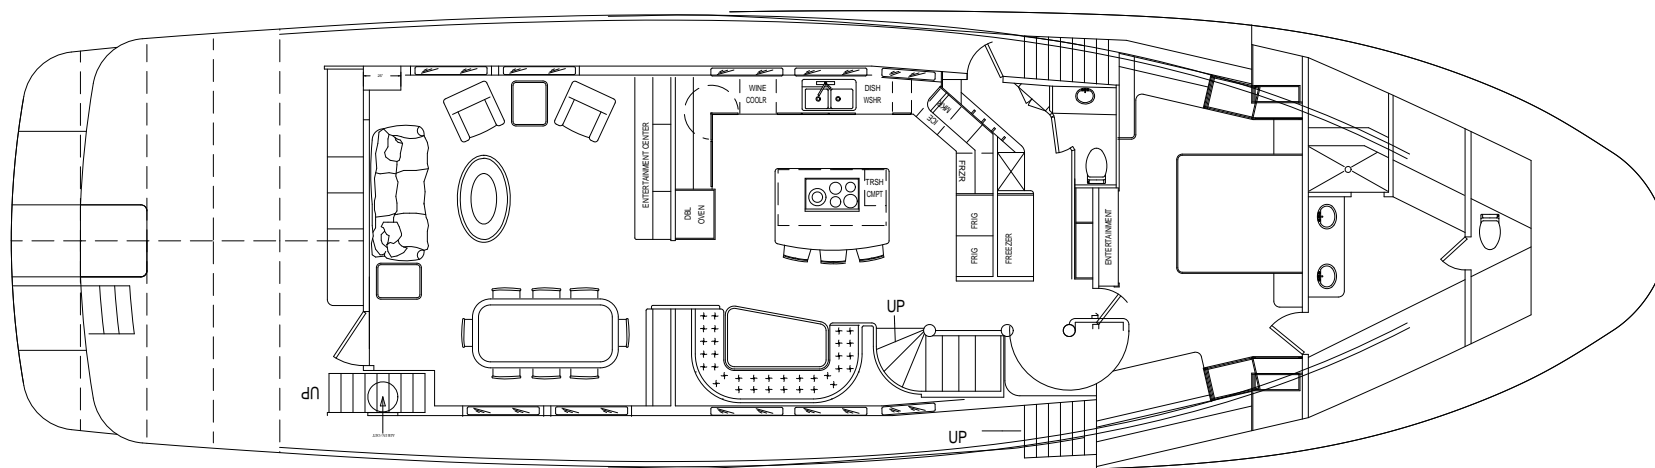

**SPECIFICATIONS:**

OAL 92.0'  
 BEAM 25'  
 DEPTH 12'  
 DRAFT 7'  
 LWL 82'  
 DISPL 180 TONS  
 CRUISE SPEED 10.0 KTS  
 MAX SPEED 12.5 KTS

**92 FT, LOWER LEVEL PLAN**

ALL DIMENSIONS ARE IN INCHES UNLESS OTHERWISE SPECIFIED.		MATL		-		ALLSEAS YACHTS	
TOLERANCES:		DR	CHK	APP	REL		
2 PLC DEG ± .06		NAME					
3 PLC DEG ± .03		92 FT, MAIN DECK PLAN					
4 PLC DEG ± .01		MODEL(S)					
ANGLES ± 1°		92-02					
CONTRACT NO.		REV					
CAGE NO.	SCALE	SHEET	C	DWG NO			NC
	NTS	1 OF 1		92-02-LWL/VPL			

**SPECIFICATIONS:**

OAL 92.0'  
 BEAM 25'  
 DEPTH 12'  
 DRAFT 7'  
 LWL 82'  
 DISPL 180 TONS  
 CRUISE SPEED 10.0 KTS  
 MAX SPEED 12.5 KTS

**92 FT, MAIN DECK PLAN**

ALL DIMENSIONS ARE IN INCHES UNLESS OTHERWISE SPECIFIED.		MATL		-		ALLSEAS YACHTS	
TOLERANCES:		DR	CHK	APP	REL		
2 PLC DEG ± .06		NAME					
3 PLC DEG ± .03		92 FT, MAIN DECK PLAN					
4 PLC DEG ± .01		MODEL(S)					
ANGLES ± 1°		92-02					
CONTRACT NO.		CAGE NO.					
SCALE		SHEET		DWG		REV	
NTS		1 OF 1		NO		NC	