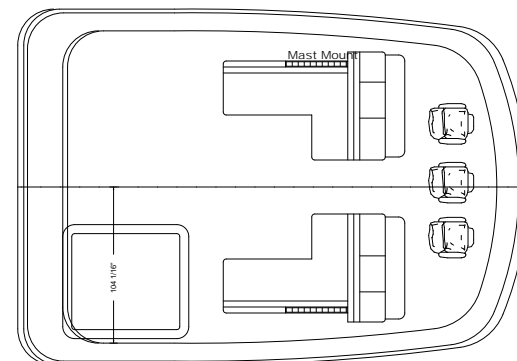

**SPECIFICATIONS:**

OAL 92.0'  
 BEAM 25'  
 DEPTH 12'  
 DRAFT 7'  
 LWL 82'  
 DISPL 180 TONS  
 CRUISE SPEED 10.0 KTS  
 MAX SPEED 12.5 KTS

**92 FT, MAIN DECK PLAN**

ALL DIMENSIONS ARE IN INCHES UNLESS OTHERWISE SPECIFIED.		MATL		-		ALLSEAS YACHTS	
TOLERANCES:		DR	CHK	APP	REL		
2 PLC DEG ± .06		NAME					
3 PLC DEG ± .03		92 FT, MAIN DECK PLAN					
4 PLC DEG ± .01		MODEL(S)					
ANGLES ± 1°		92-02					
CONTRACT NO.		CAGE NO.					
SCALE		SHEET		DWG		REV	
NTS		1 OF 1		NO		NC	

C

B

A

**SPECIFICATIONS:**

OAL 92.0'  
 BEAM 25'  
 DEPTH 12'  
 DRAFT 7'  
 LWL 82'  
 DISPL 180 TONS  
 CRUISE SPEED 10.0 KTS  
 MAX SPEED 12.5 KTS

**92 FT, UPPER DECKS**

ALL DIMENSIONS ARE IN INCHES UNLESS OTHERWISE SPECIFIED.		MATL		-		ALLSEAS YACHTS	
TOLERANCES:		DR	CHK	APP	REL		
2 PLC DEG ± .06		NAME					
3 PLC DEG ± .03		92 FT, UPPER DECK PLANS					
4 PLC DEG ± .01		MODEL(S)					
ANGLES ± 1°		92-02					
CONTRACT NO.		92-02-UPDP					
CAGE NO.	SCALE	SHEET	CHK	DWG	NO	REV	NC
	NTS	1 OF 1	C				