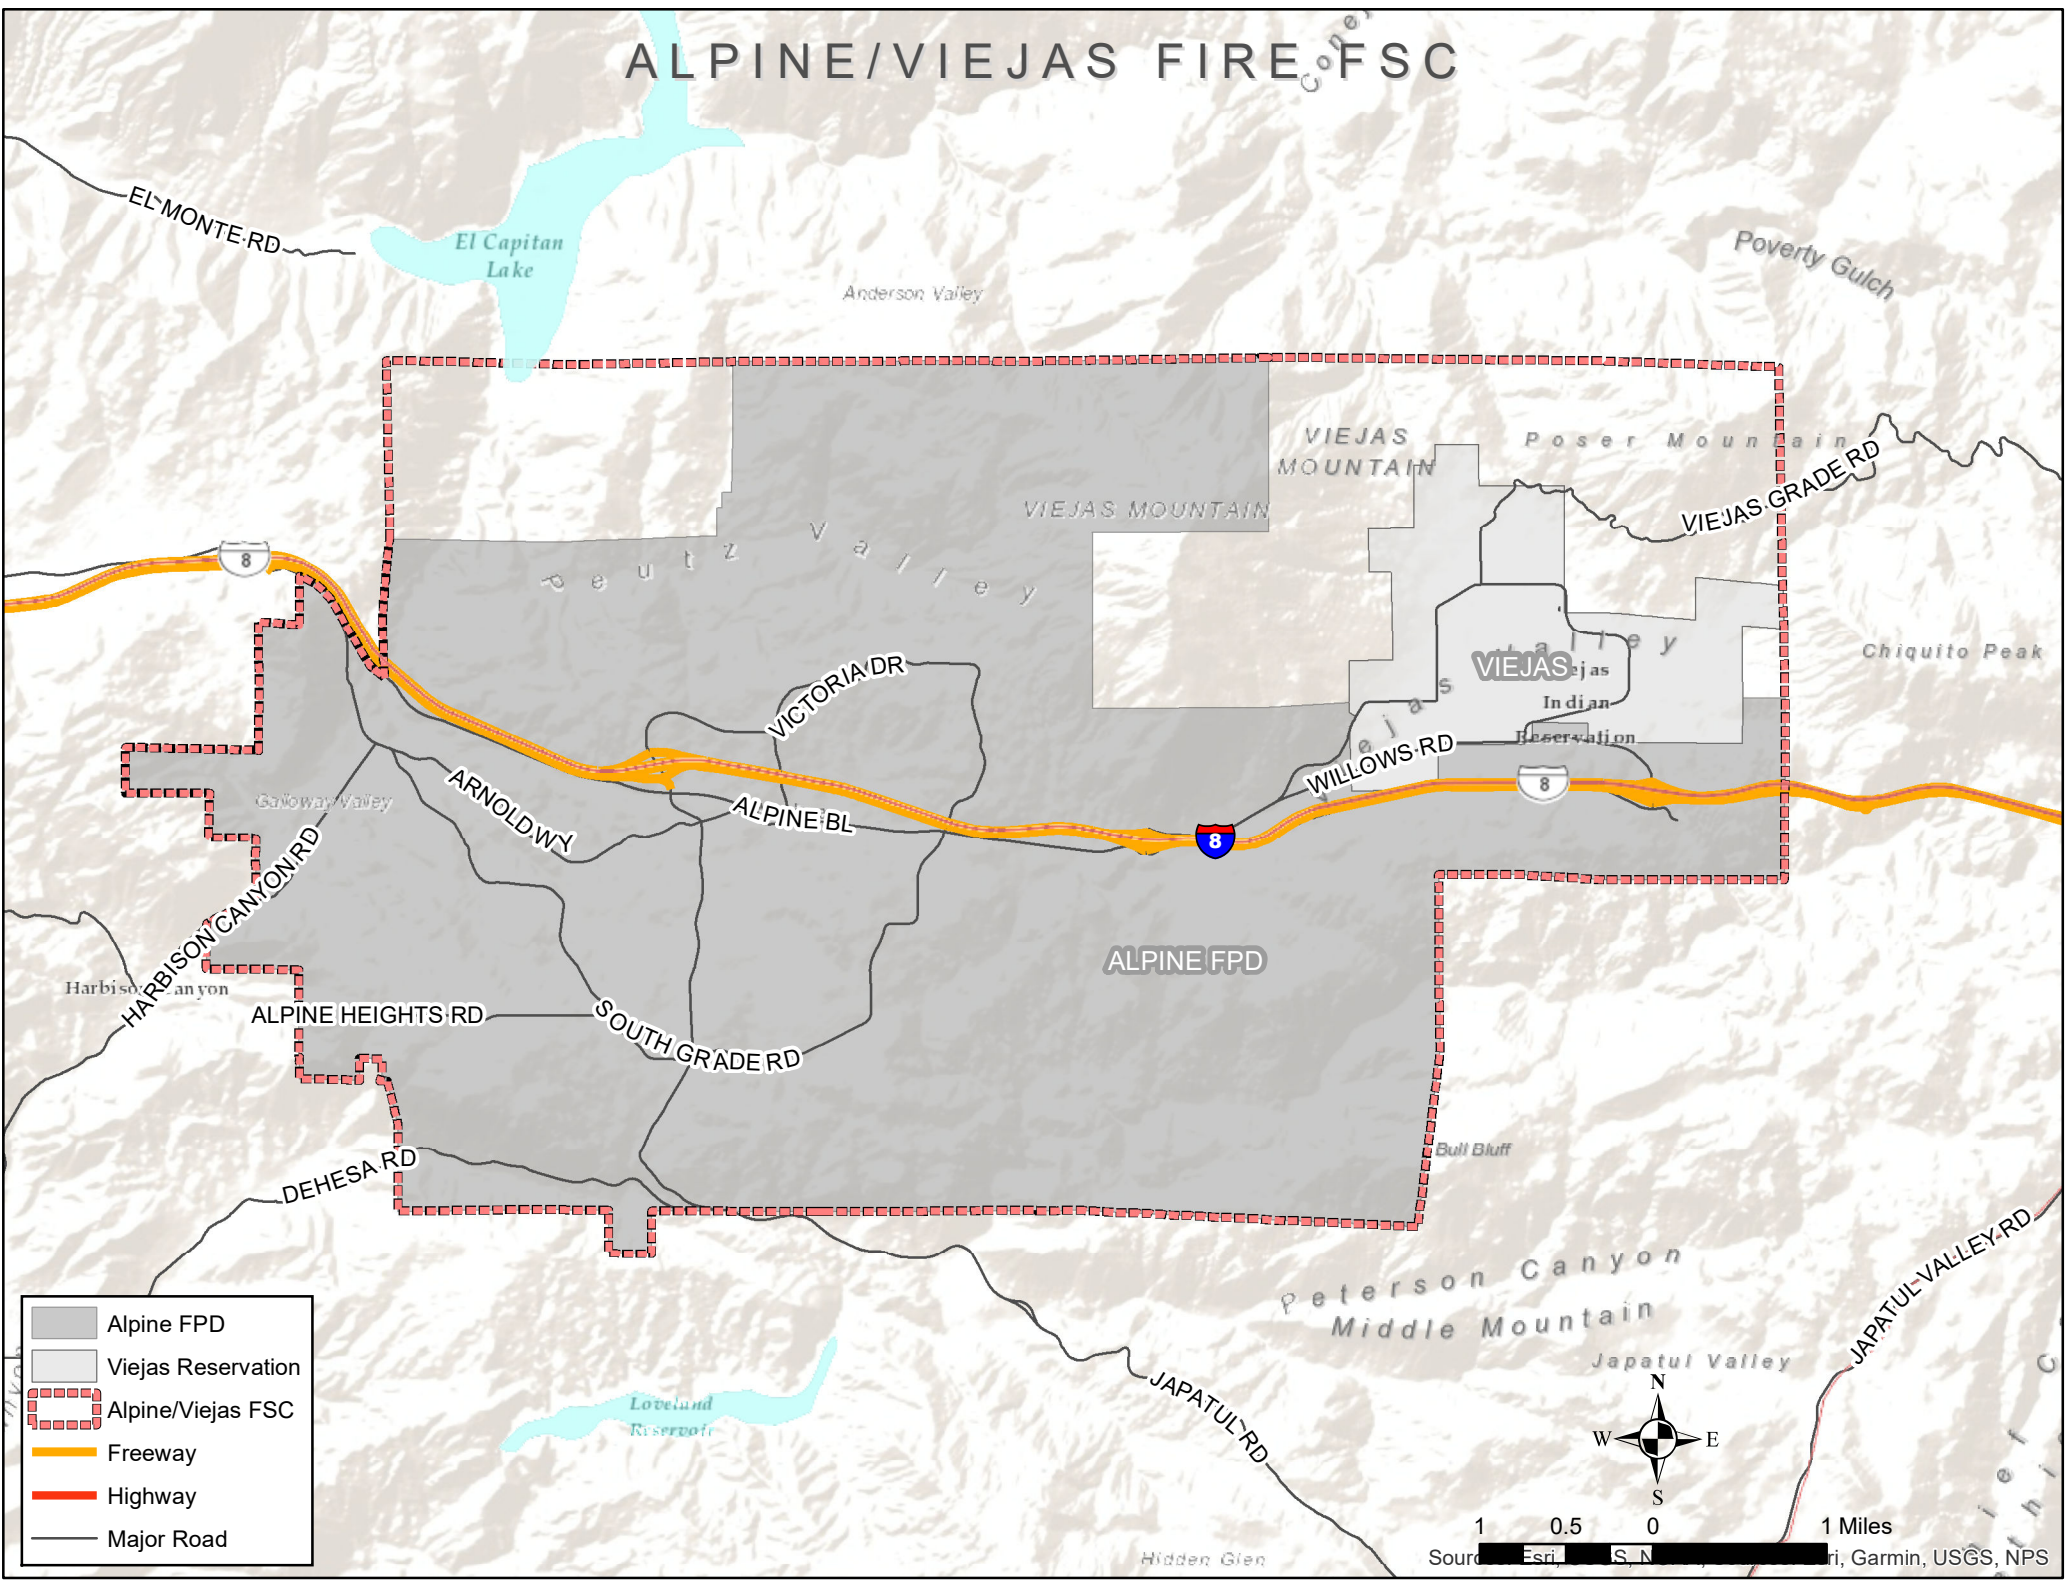

# ALPINE/VIEJAS FIRE FSC

- Alpine FPD
- Viejas Reservation
- Alpine/Viejas FSC
- Freeway
- Highway
- Major Road

1 0.5 0 1 Miles  
Source: Esri, Garmin, USGS, NPS