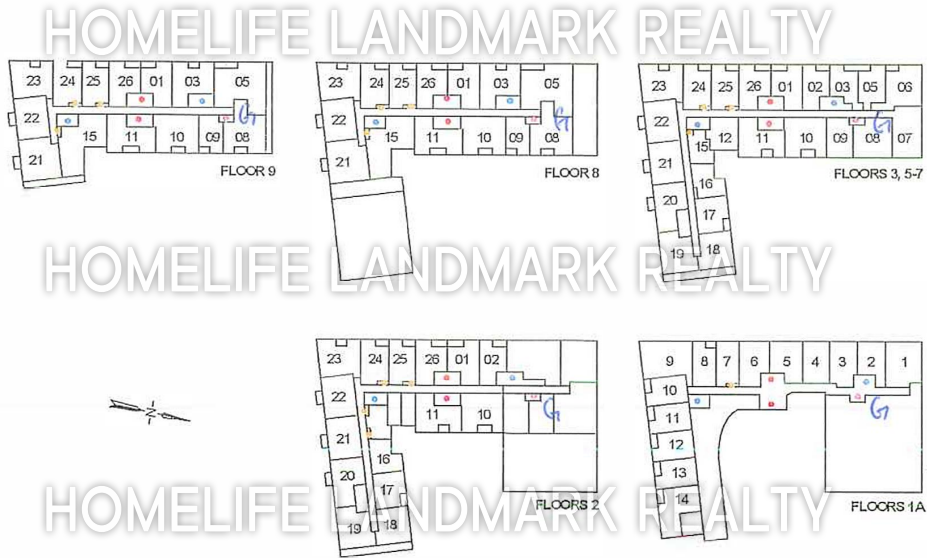

PLAZA ON YONGE
KEYPLATE

5858 Yonge Street

DRAFT 2021-03-18

- Elevators
- Garbage Chute
- Stairs
- Electrical/Mechanical

NOT TO SCALE