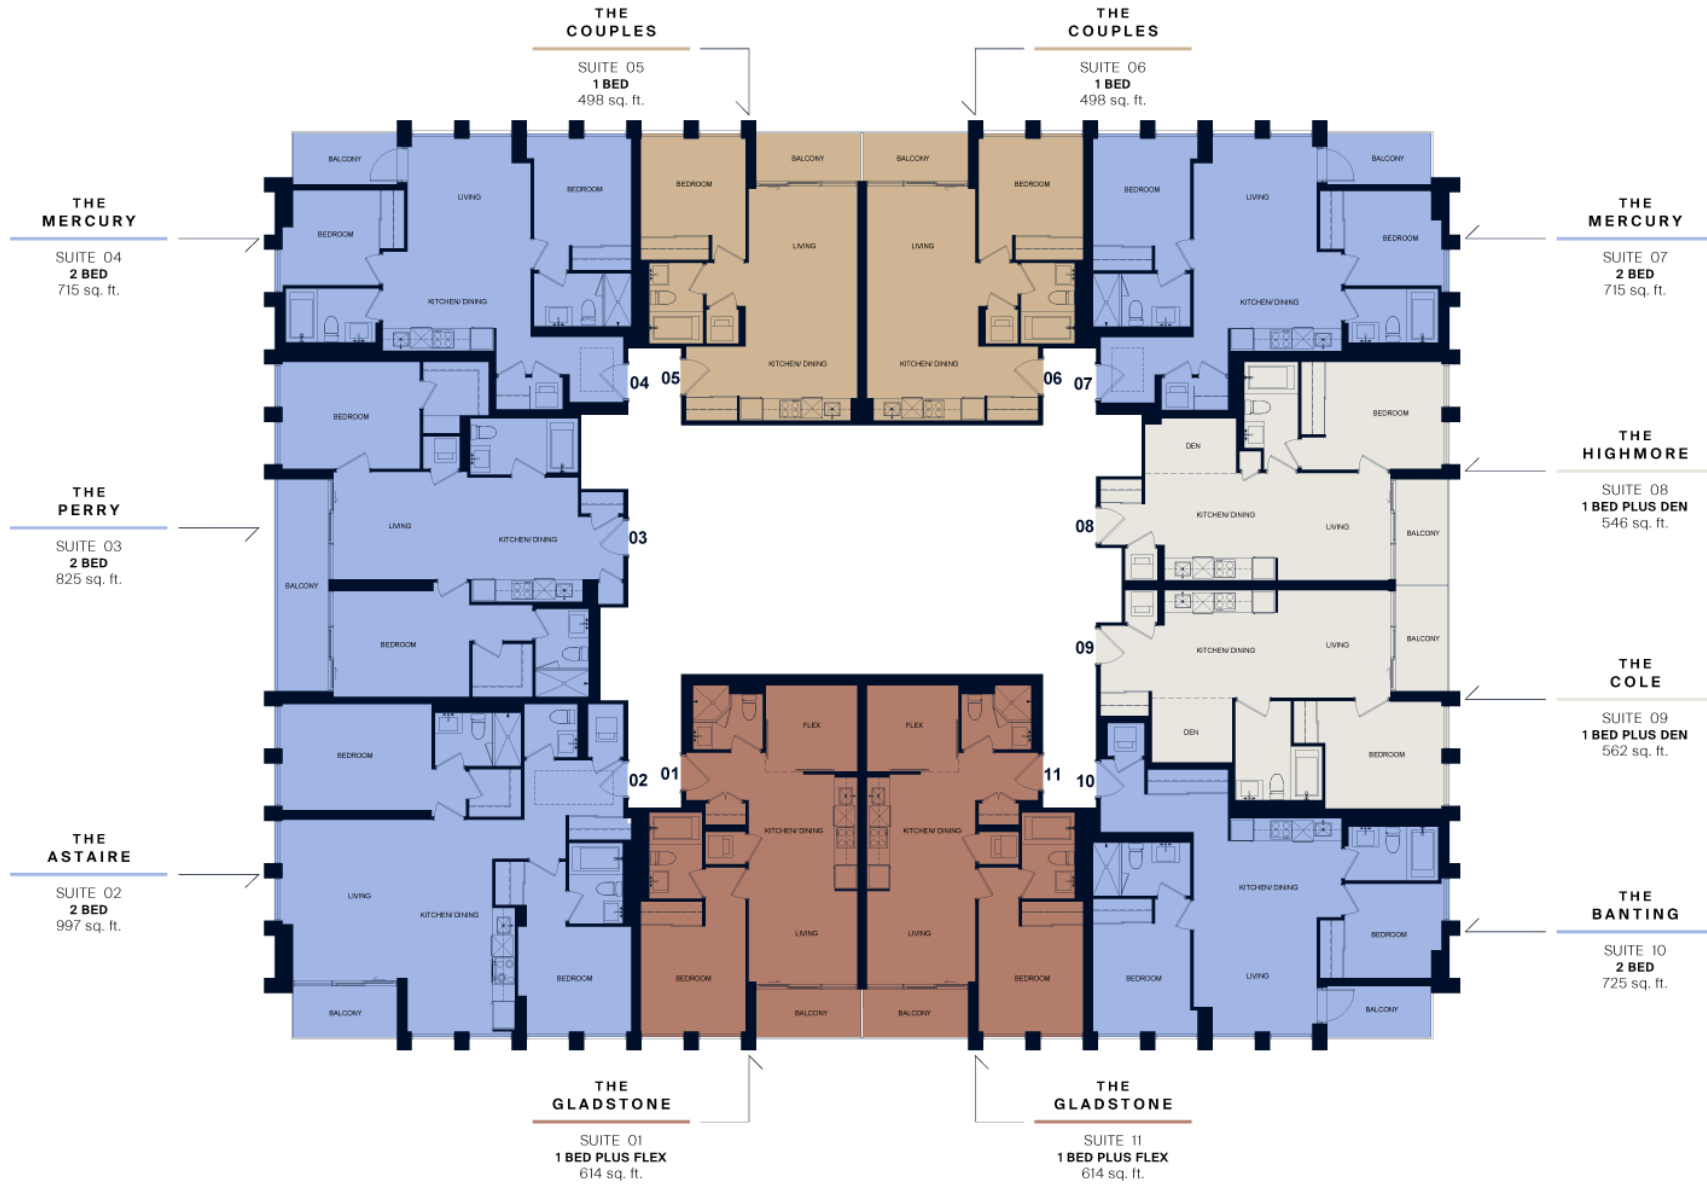

# THE FREDERICK

| CONDOMINIUMS |

**TYPICAL FLOOR  
FLOOR 10 - 28**