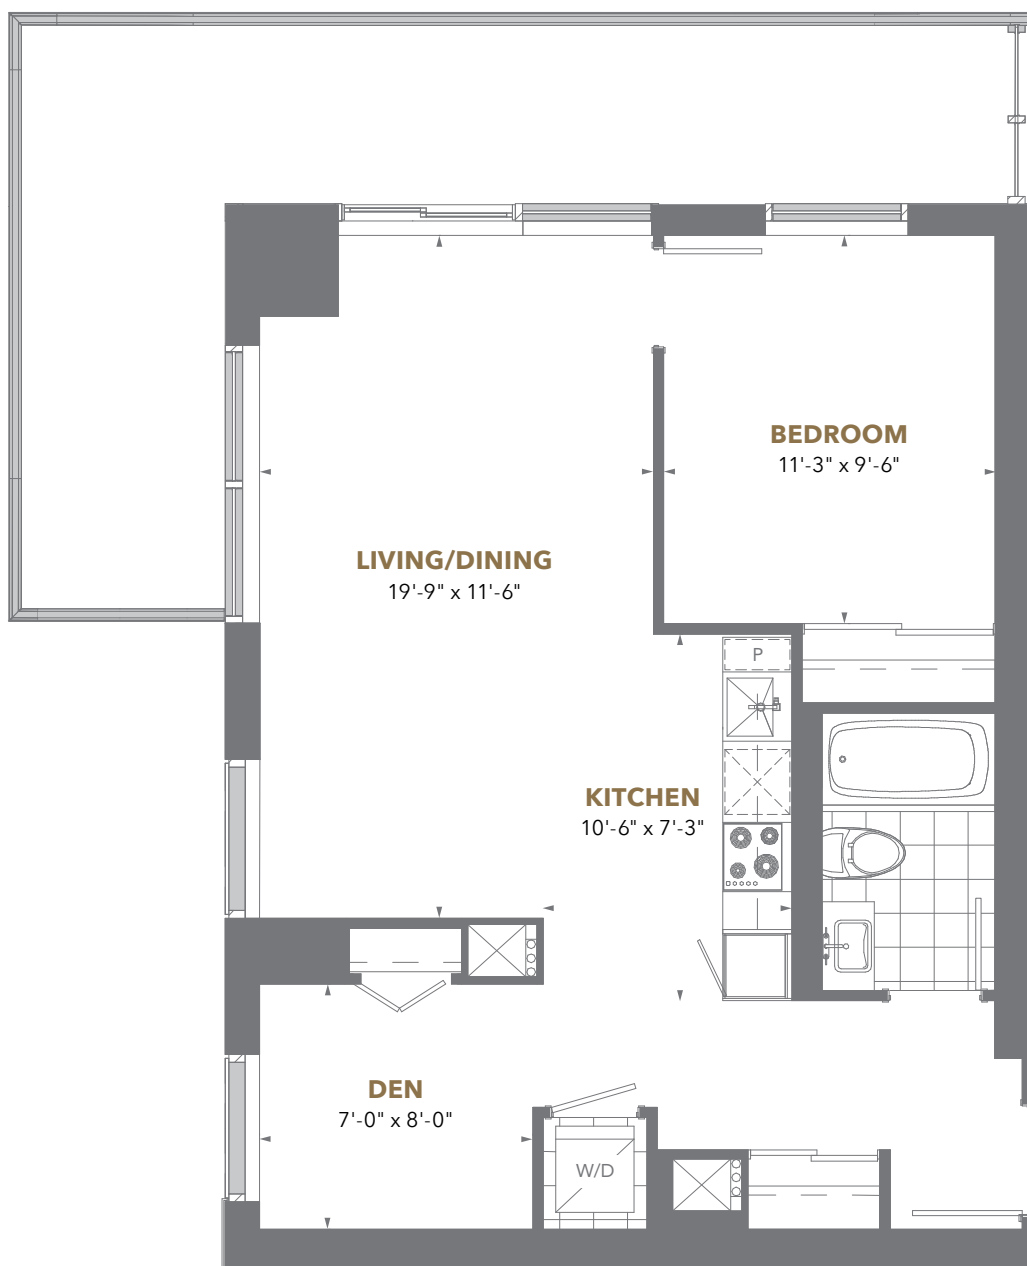

## Residence 04

1 Bedroom + Den

Suite Area: 696 sq. ft.

Balcony Area: 217 sq. ft.

Floors 8 to 34

Floors 38 to 54