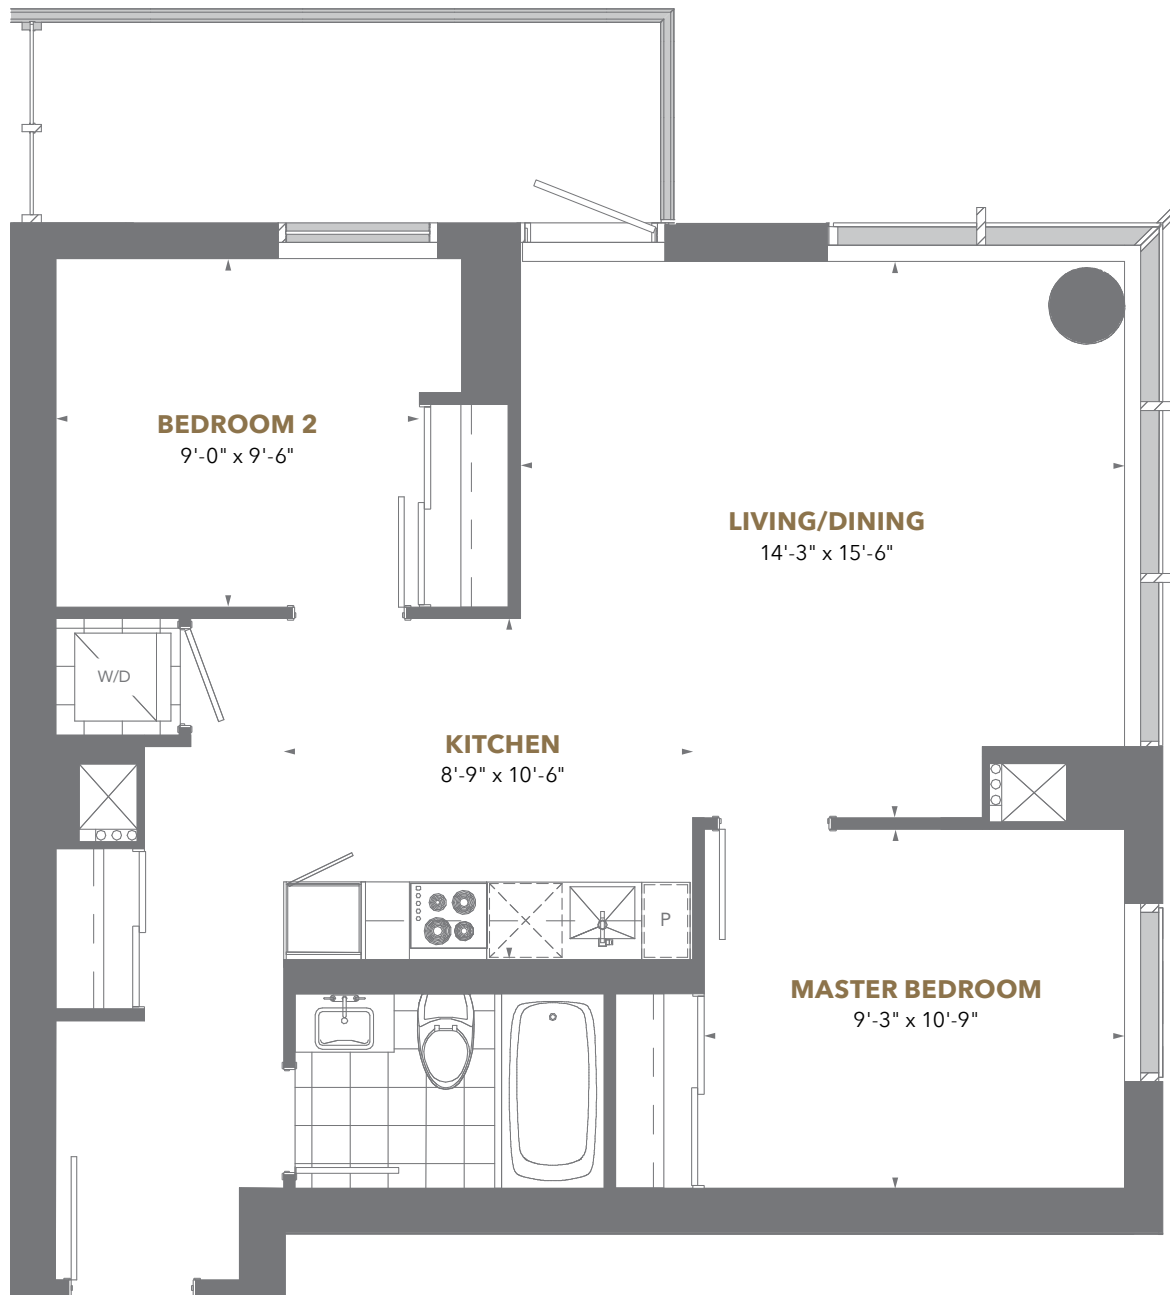

THE PRESTIGE

PINNACLE ONE YONGE

Residence 07

2 Bedroom

Suite Area: 759 sq. ft.
Balcony Area: 84 sq. ft.

Floors 8 to 34

Floors 38 to 54