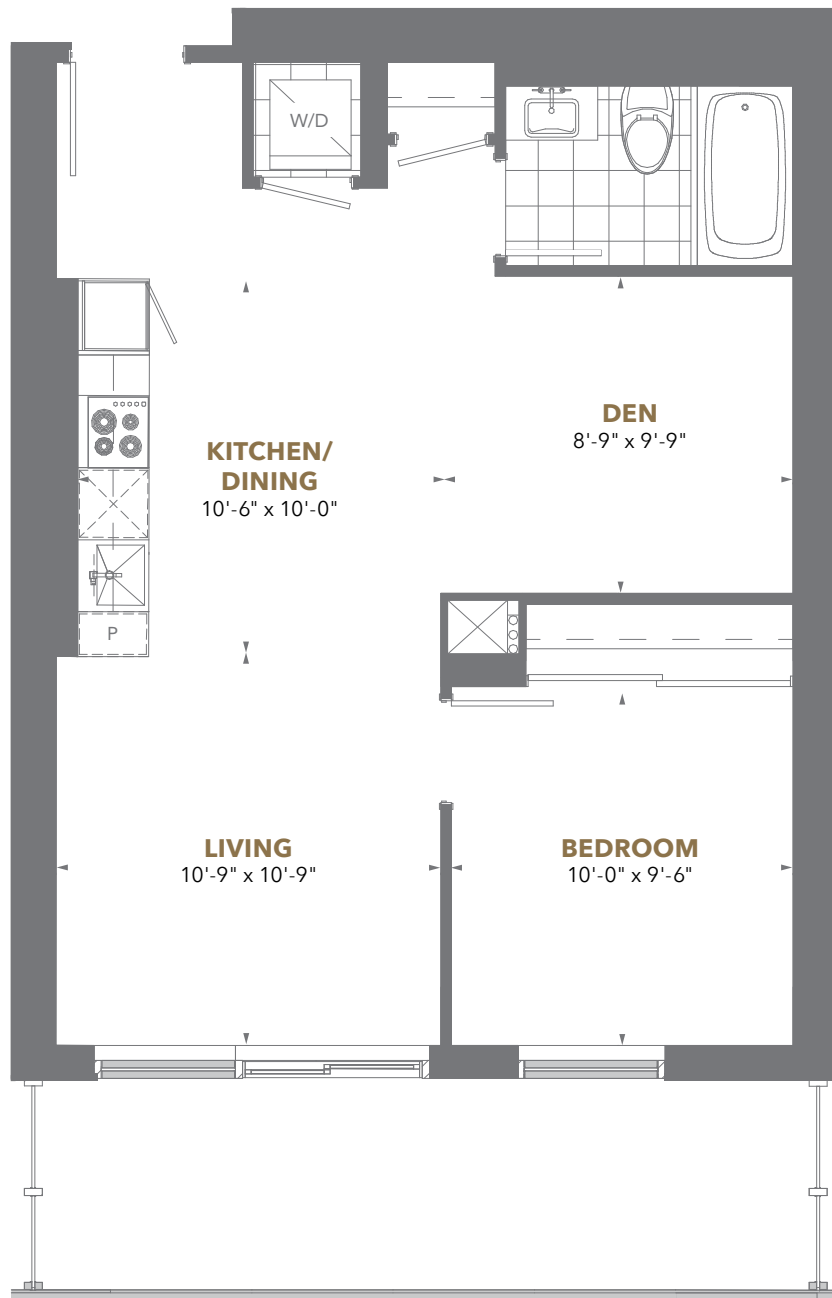

## Residence 01

1 Bedroom + Den

Suite Area: 646 sq. ft.

Balcony Area: 137 - 155 sq. ft.

Floors 8 to 34

PINNACLEONEYONGE.CA