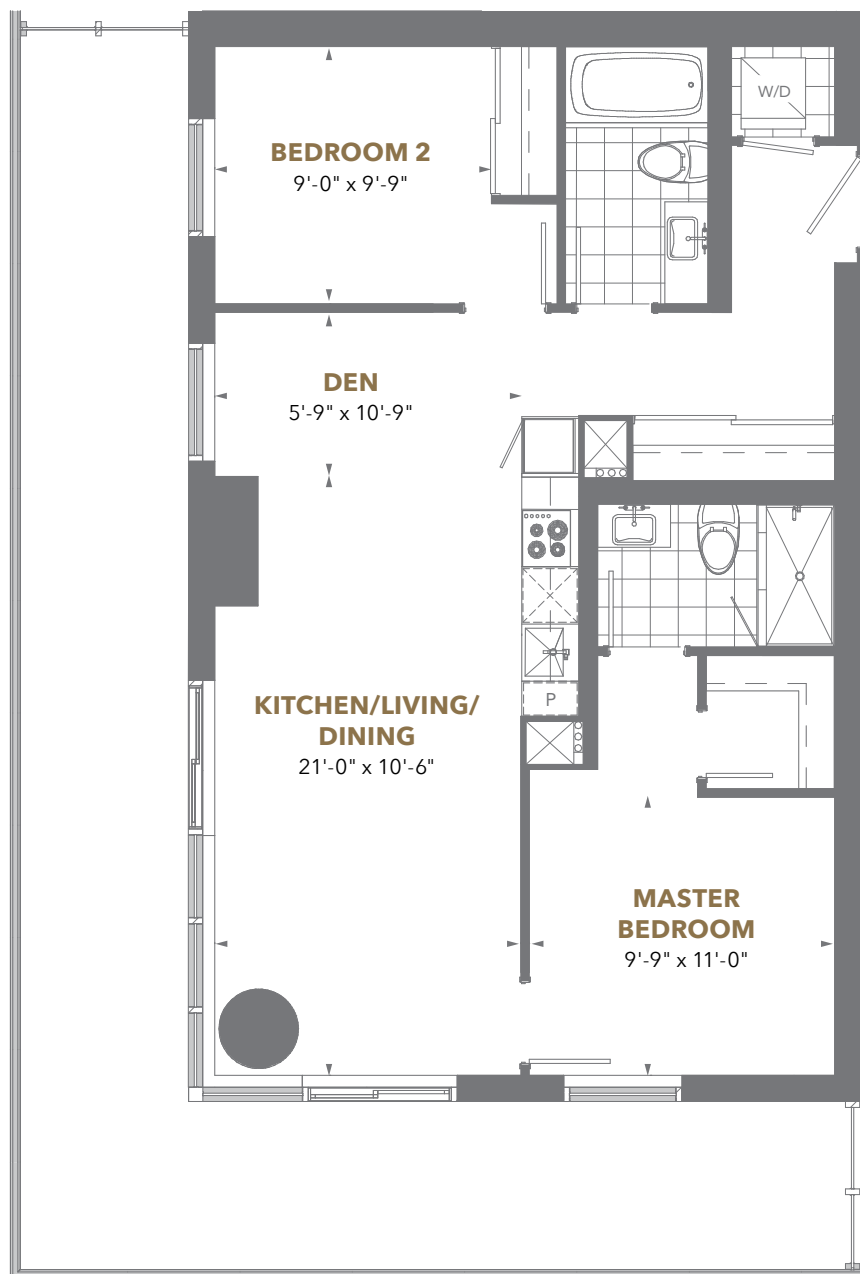

THE PRESTIGE

PINNACLE ONE YONGE

Residence 02

2 Bedroom + Den

Suite Area: 881 sq. ft.

Balcony Area: 334 - 466 sq. ft.

Floors 8 to 34

PINNACLEONEYONGE.CA