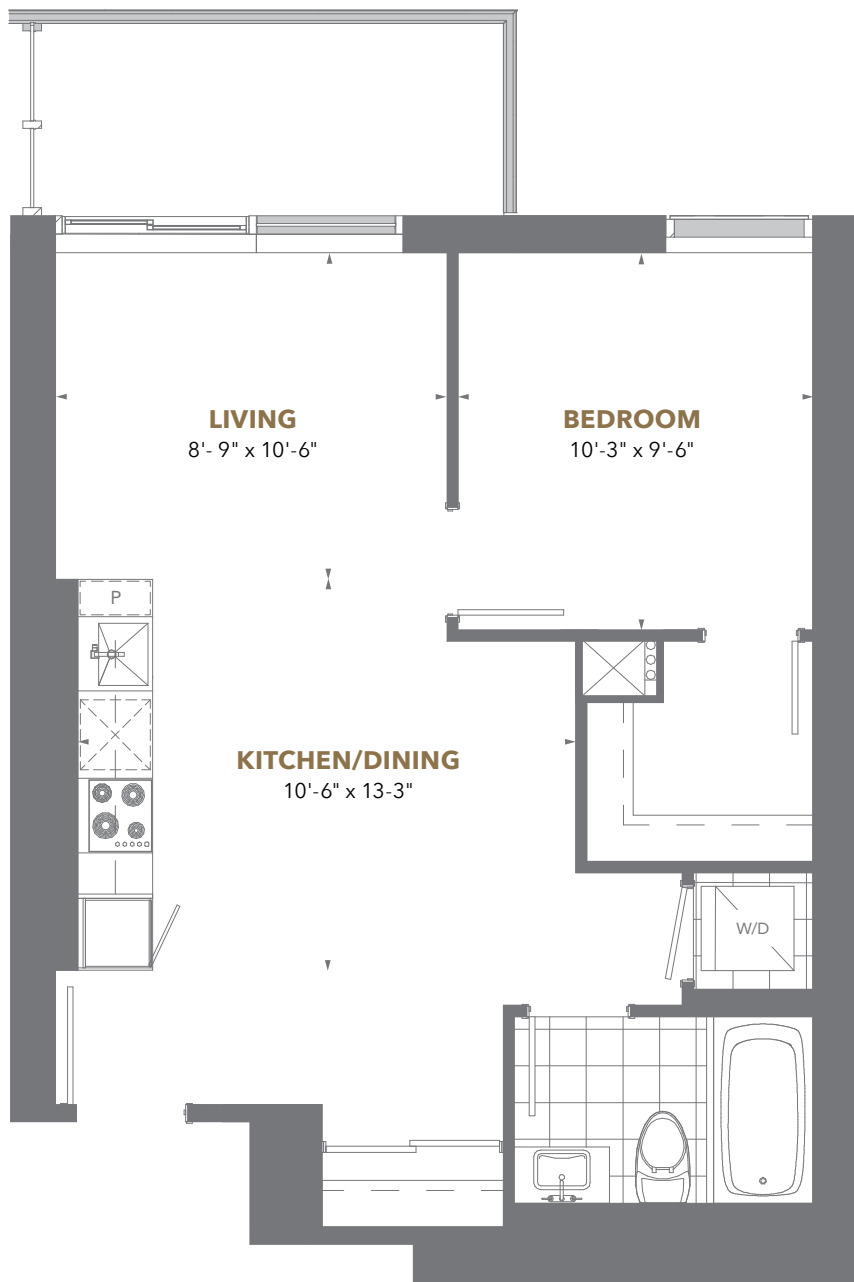

THE PRESTIGE

PINNACLE ONE YONGE

Residence 05

1 Bedroom

Suite Area: 586 sq. ft.
Balcony Area: 65 sq. ft.

Floors 38 to 41, 44 to 49, 52 to 54

PINNACLEONEYONGE.CA