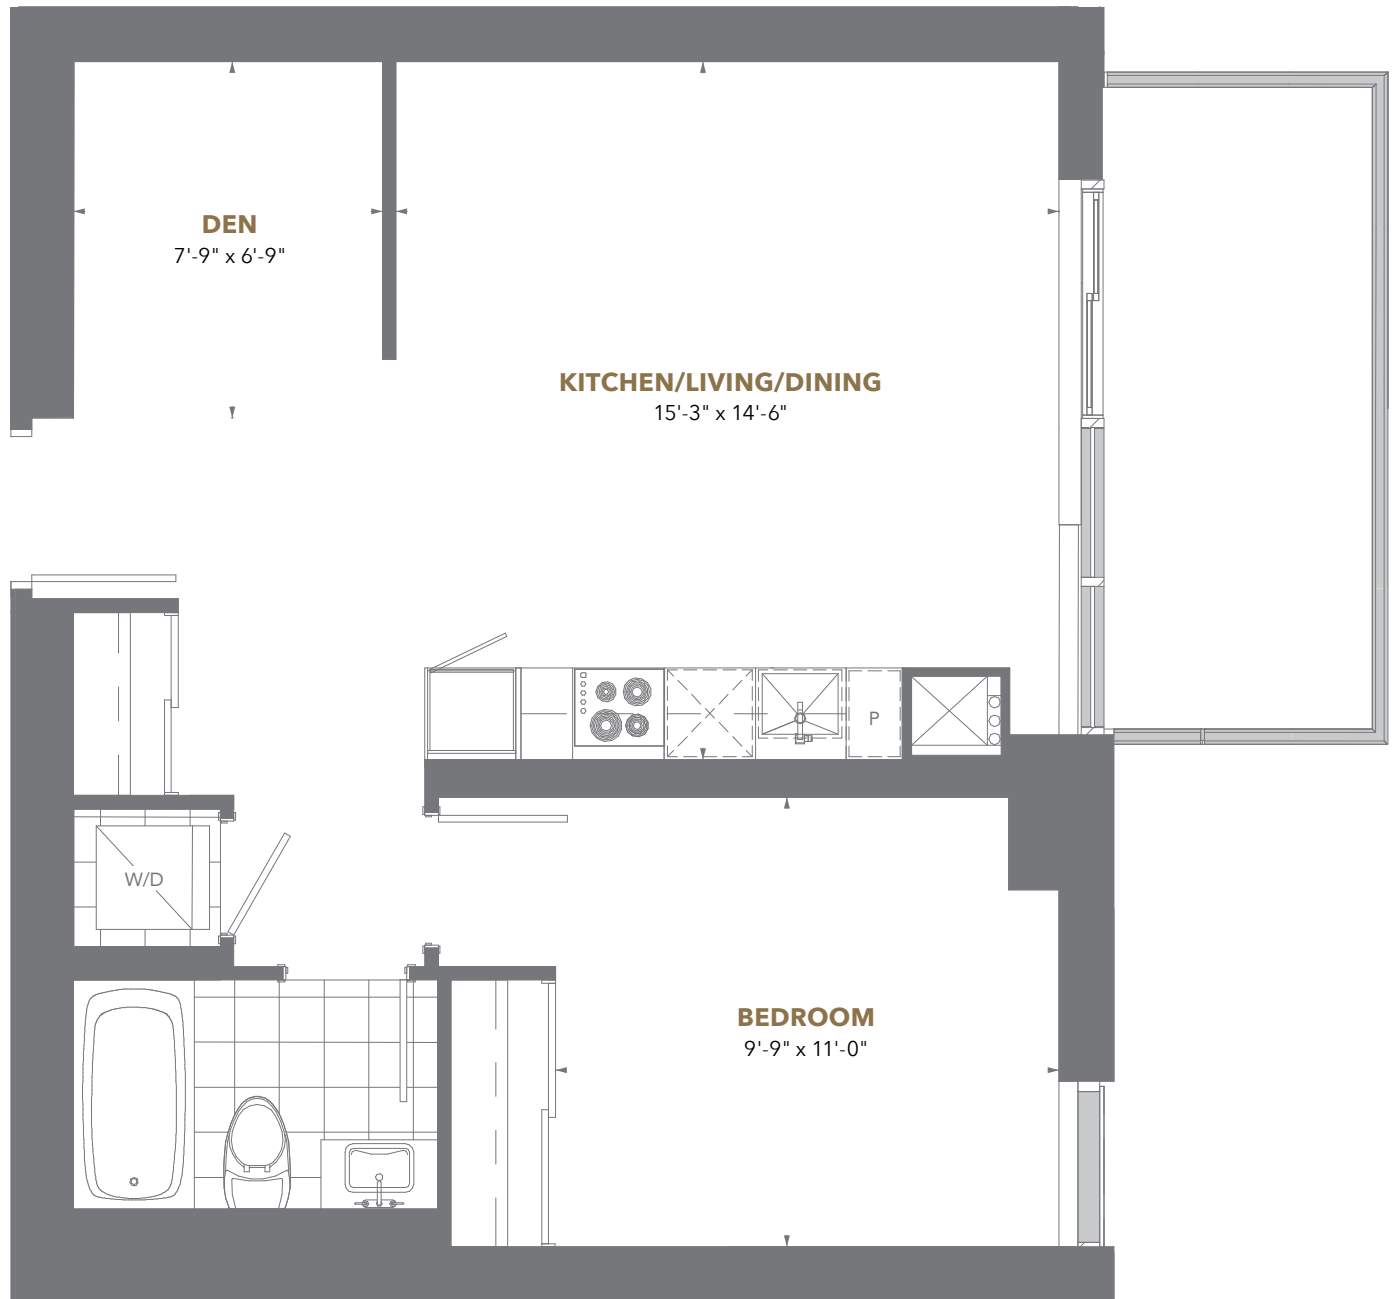

THE PRESTIGE

PINNACLE ONE YONGE

Residence 08

1 Bedroom + Den

Suite Area: 649 sq. ft.

Balcony Area: 83 sq. ft.

Floors 8 to 34

Floors 38 to 54

PINNACLEONEYONGE.CA