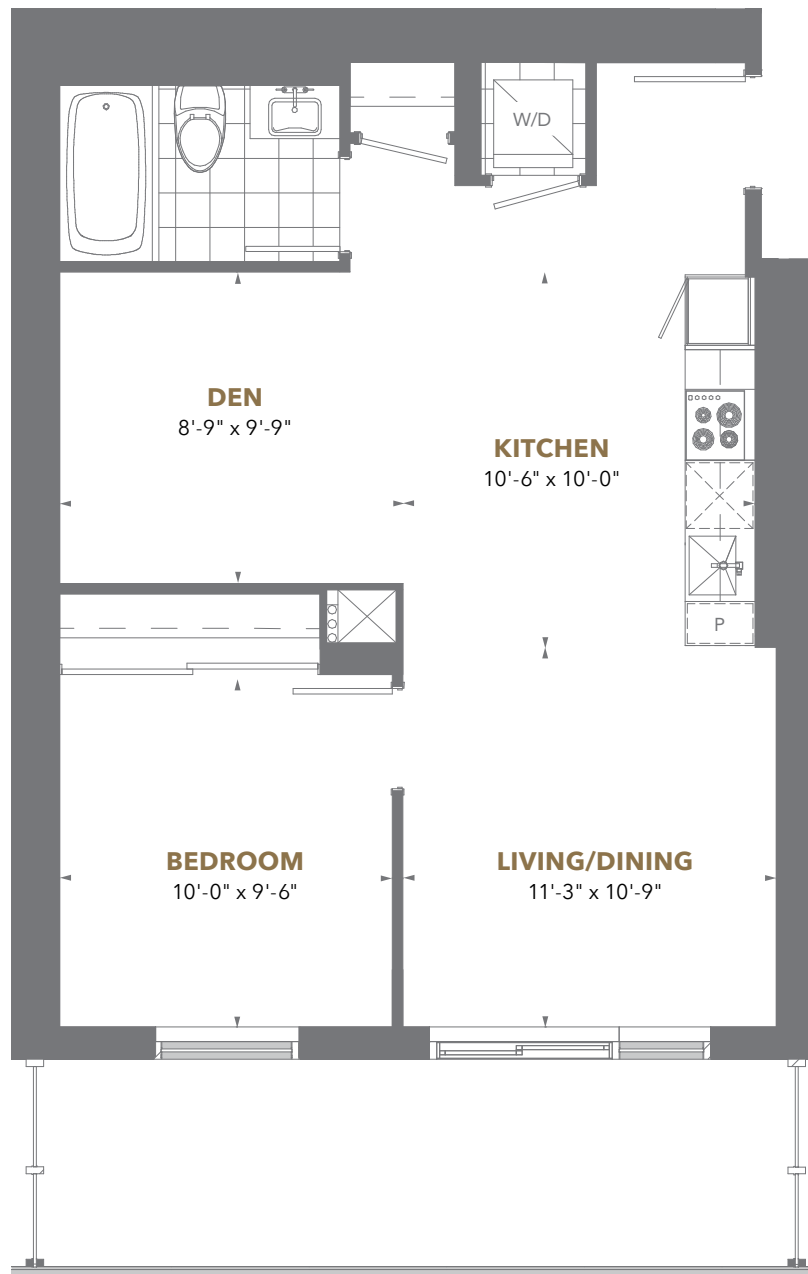

## Residence 10

1 Bedroom + Den

Suite Area: 643 sq. ft.

Balcony Area: 154 - 157 sq. ft.

Floors 8 to 34

PINNACLEONEYONGE.CA