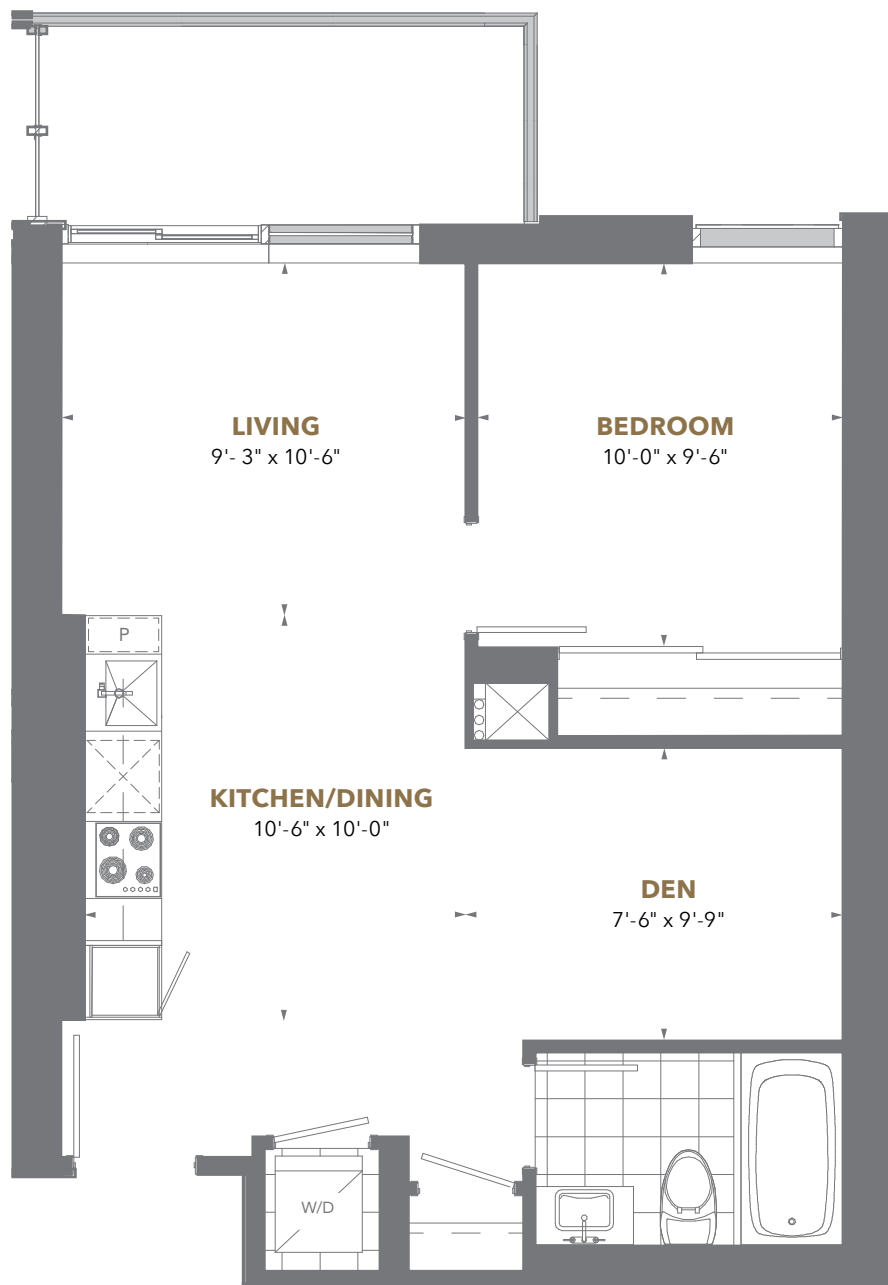

THE PRESTIGE

PINNACLE ONE YONGE

Residence 05

1 Bedroom + Den

Suite Area: 596 sq. ft.

Balcony Area: 65 sq. ft.

Floors 8 to 34

PINNACLEONEYONGE.CA