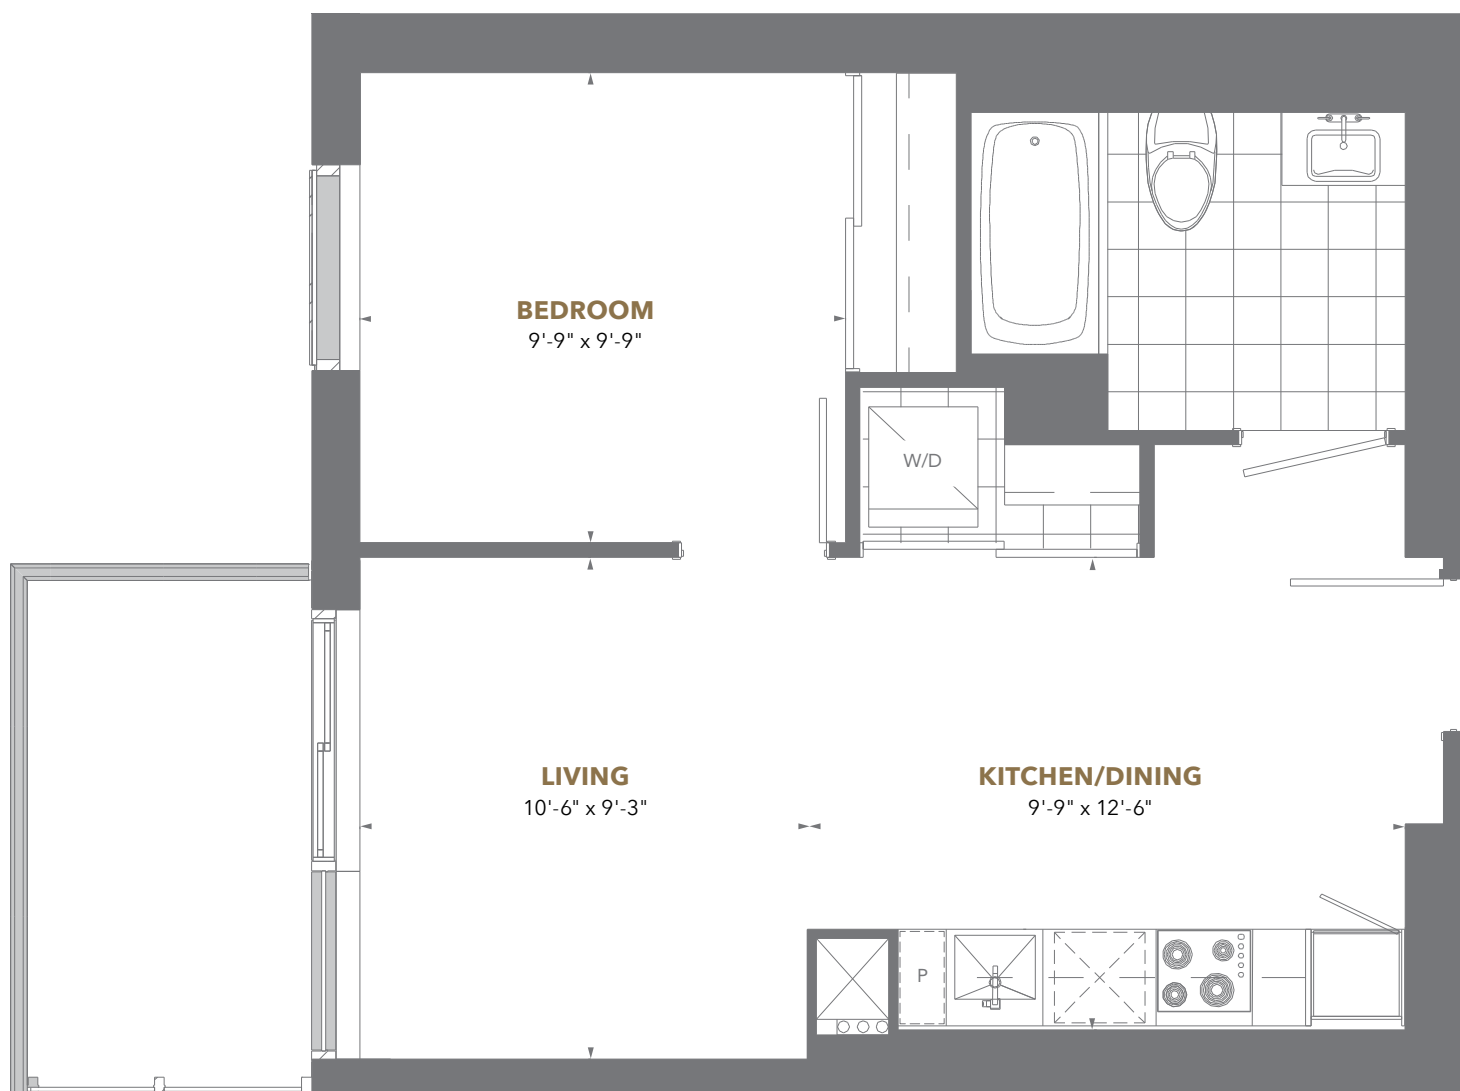

THE PRESTIGE

PINNACLE ONE YONGE

Residence 03

1 Bedroom

Suite Area: 518 sq. ft.
Balcony Area: 69 sq. ft.

Floors 8 to 34

Floors 38 to 54

PINNACLEONEYONGE.CA