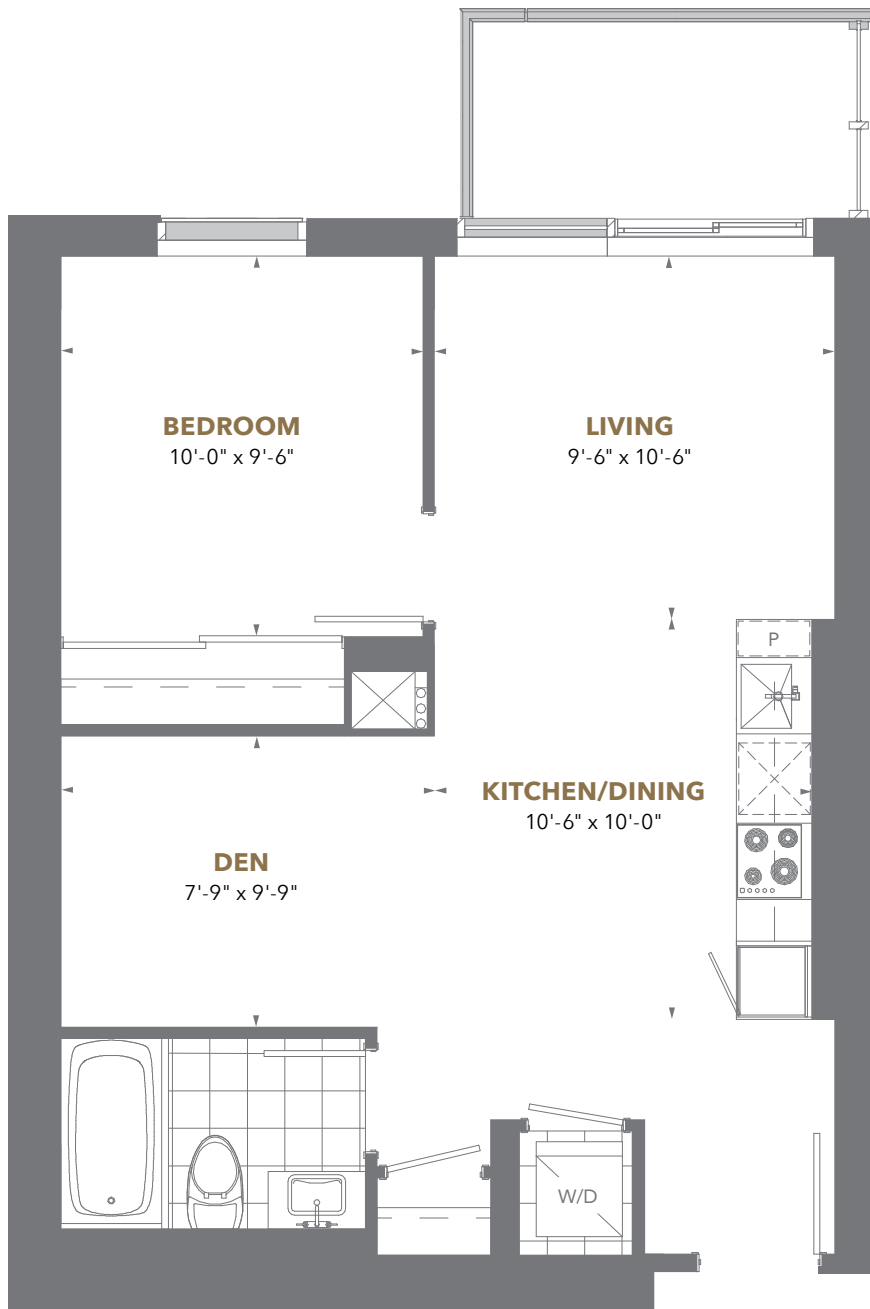

## Residence 06

1 Bedroom + Den

Suite Area: 617 sq. ft.

Balcony Area: 52 sq. ft.

Floors 8 to 34

Floors 38 to 54