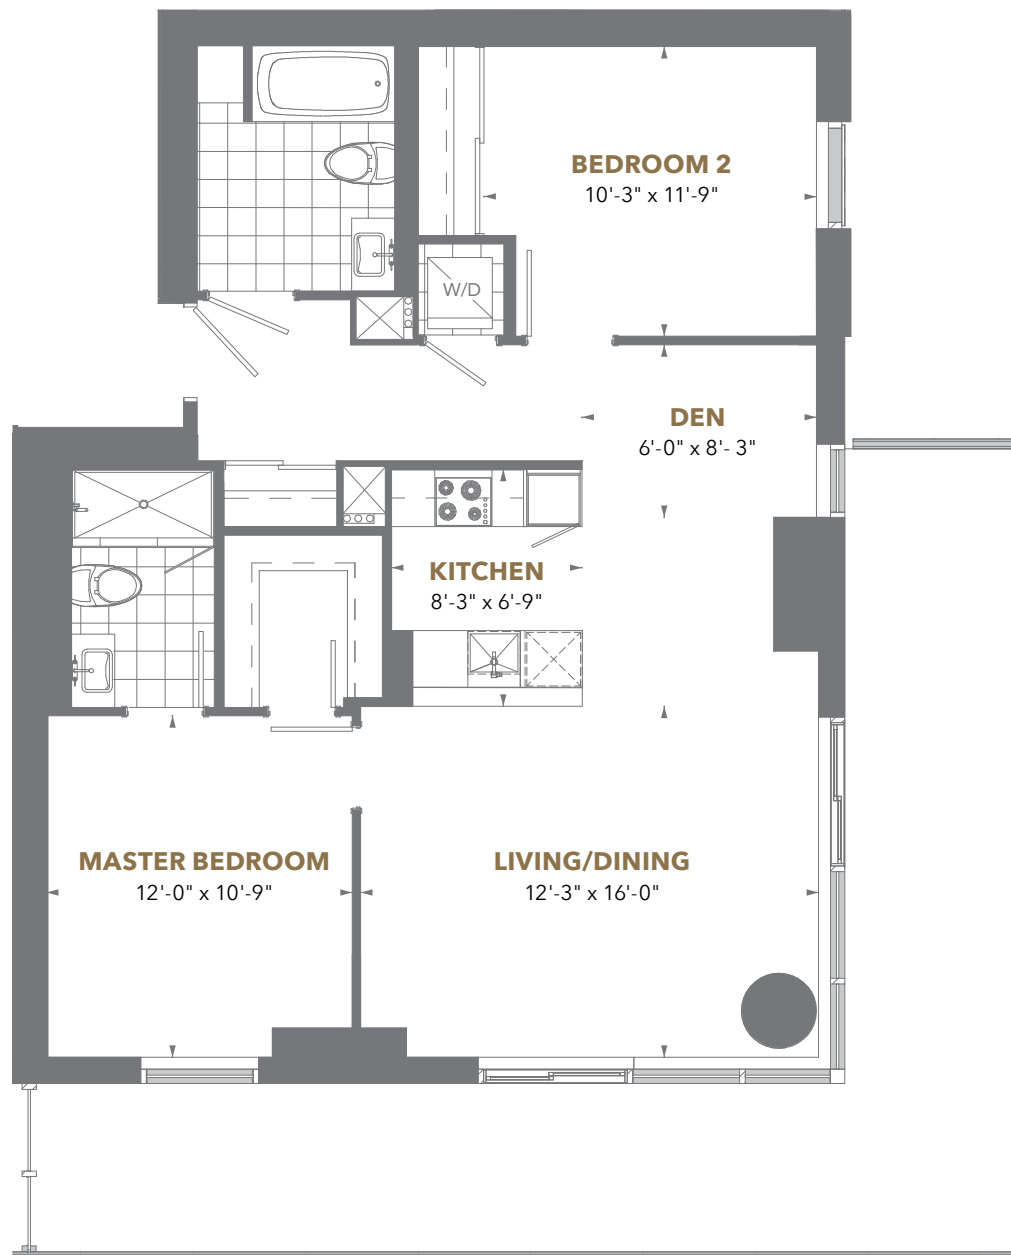

## Residence 09

2 Bedroom + Den

Suite Area: 985 sq. ft.

Balcony Area: 314 - 397 sq. ft.

Floors 8 to 34

PINNACLEONEYONGE.CA