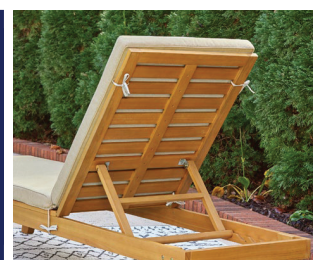

- Eucalyptus Wood
- 5-Step Protective Coating
- Beige Polyester
- Nuvella Fabric - Solution Dyed
- All Weather Foam Cores
- Wood Slat Decking
- Multiple Recline Positions
- Cushion Tiedowns
- Stainless Steel Hardware