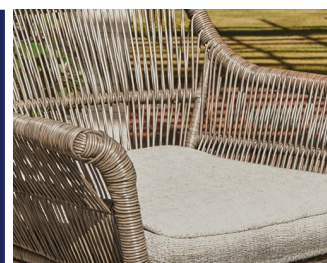

mix & match.

- All Weather Resin Wicker
- Natural/Tan Resin
- Powder Coated
- Rust Free Aluminum Frame
- Beige Polyester Nuvella Fabric
- Solution Dyed
- All Weather Foam Cores
- Corded Chair Backs (2/CN)

- Aluminum Faux Plank 80" Trestle Dining Table
- Umbrella Hole
- Hand-Applied Finish
- Stainless Steel Hardware