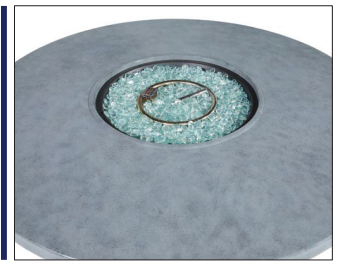

SW P306 CORAL SAND

- All Weather Resin Wicker
- Basket Seats, Sled Legs
- Powder Coated Steel Frame
- Stainless Steel Hardware
- Slatted Acacia Tabletop with Hairpin Legs

AW P187 COULEE MILLS

- All Weather Resin Wicker
- Powder Coated
- Rust Free Aluminum Frame
- Polyester Nuvella Fabric
- Solution Dyed
- Swivel Bucket Chairs (2/CN)
- All Weather Foam Cores
- Aluminum with Faux Concrete Paint

- Black Aluminum Fire Pit Base
- Stainless Steel Hardware
- 48" Round Fire Pit Table
- 55,000 BTU (PA050)
- Stainless Steel Burner
- Glass Beads, Burner Cover & Weather Cover Included
- Battery Operated
- Adjustable Flame Control