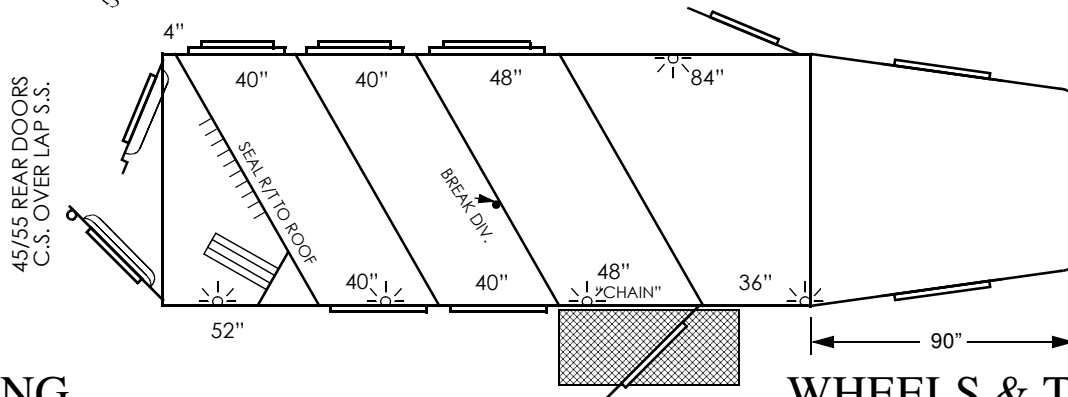

**PLATINUM**  
MANUFACTURING

**3 HORSE REVERSE G/N**  
**PLATINUM SERIES 8' X 18' X 7 1/2'**  
**XG8183R**

## TOWING

2 5/16" ADJUSTABLE COUPLER (25,000# RATING)  
SAFETY CHAINS WITH SAFETY HOOK LATCHES  
7-WAY FLAT PRONG PLUG & CABLE  
BREAK-AWAY KIT  
DROP LEG JACK

## WHEELS & TIRES

FIVE 16 X 6 STEEL WHEELS  
FIVE 235/85R16 10-PLY RADIAL TIRES  
FOUR STAINLESS STEEL SIMULATORS  
SPARE TIRE CARRIER

## AXLES

102" WIDE RUBBER TORSION  
7000# 8-BOLT ELECTRIC BRAKES

CUSTOM GRAPHICS PACKAGE