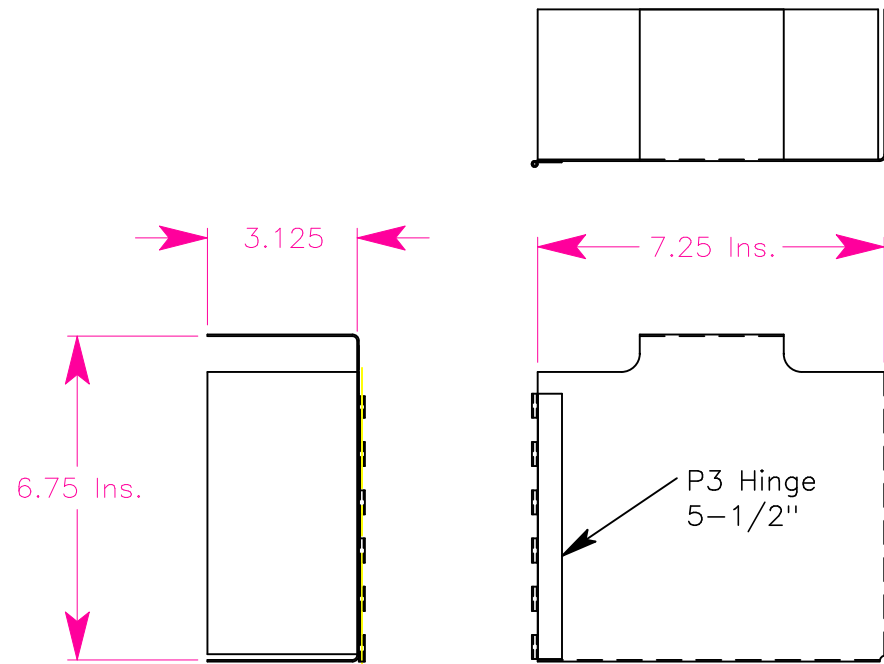

Battery Box Door

Battery Box Vert. End Angle

Battery Box, Flat Layout

Battery box,
See flat layout

P3 Hinge
5-1/2"