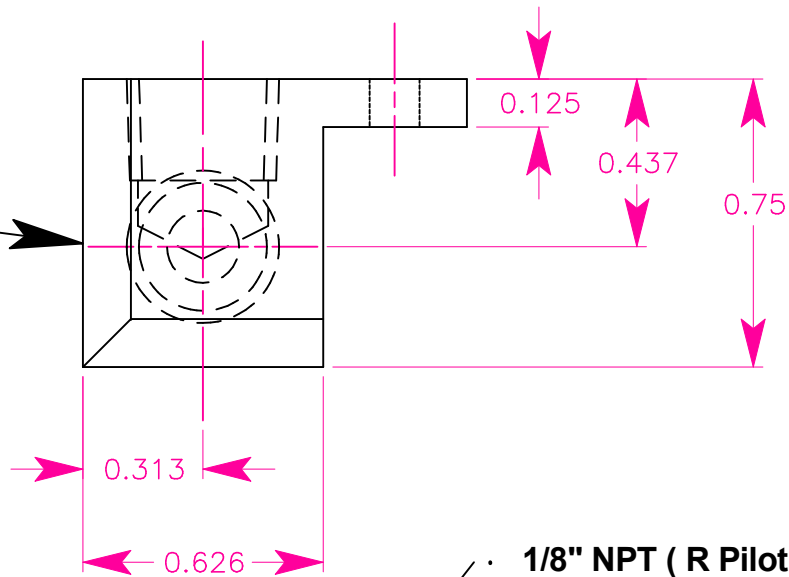

6061-T6 Aluminum  
3/4" x 1" X 1"

1/8" NPT ( R Pilot ) ( 2 )

3/16" drill  
connector  
hole

**Firewall Fitting, Single  
110 Degree, for fuel  
vent line. 01-08-12**