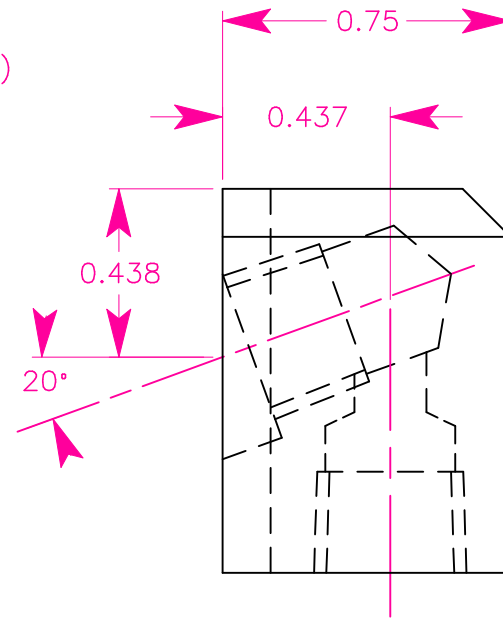

6061-T6 Aluminum  
3/4" x 1" X 1"

1/8" NPT ( R Pilot ) ( 2 )

3/16" drill  
connector  
hole

**Firewall Fitting, Single  
110 Degree, for fuel  
vent line. 01-08-12**