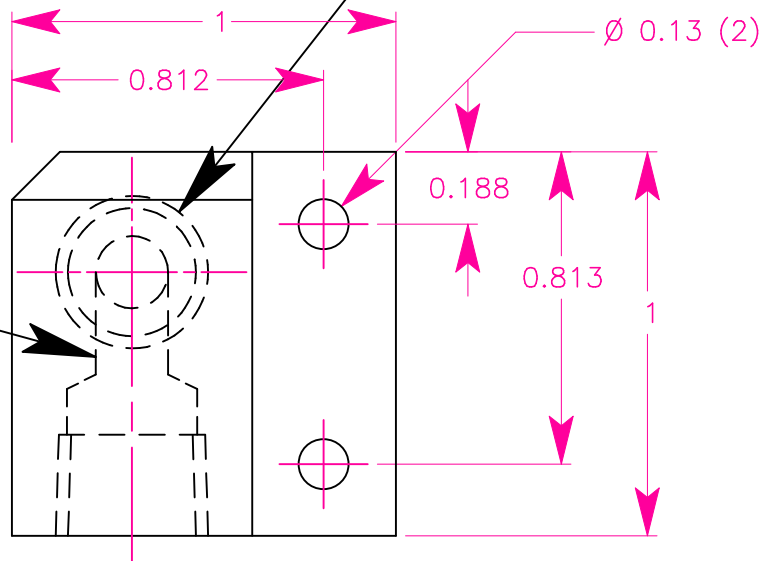

6061-T6 Aluminum  
3/4" x 1" X 1"

1/8" NPT ( R Pilot ) ( 2 )

3/16" drill  
connector  
hole

**Firewall Fitting, Single  
110 Degree, for fuel  
vent line. 01-08-12**