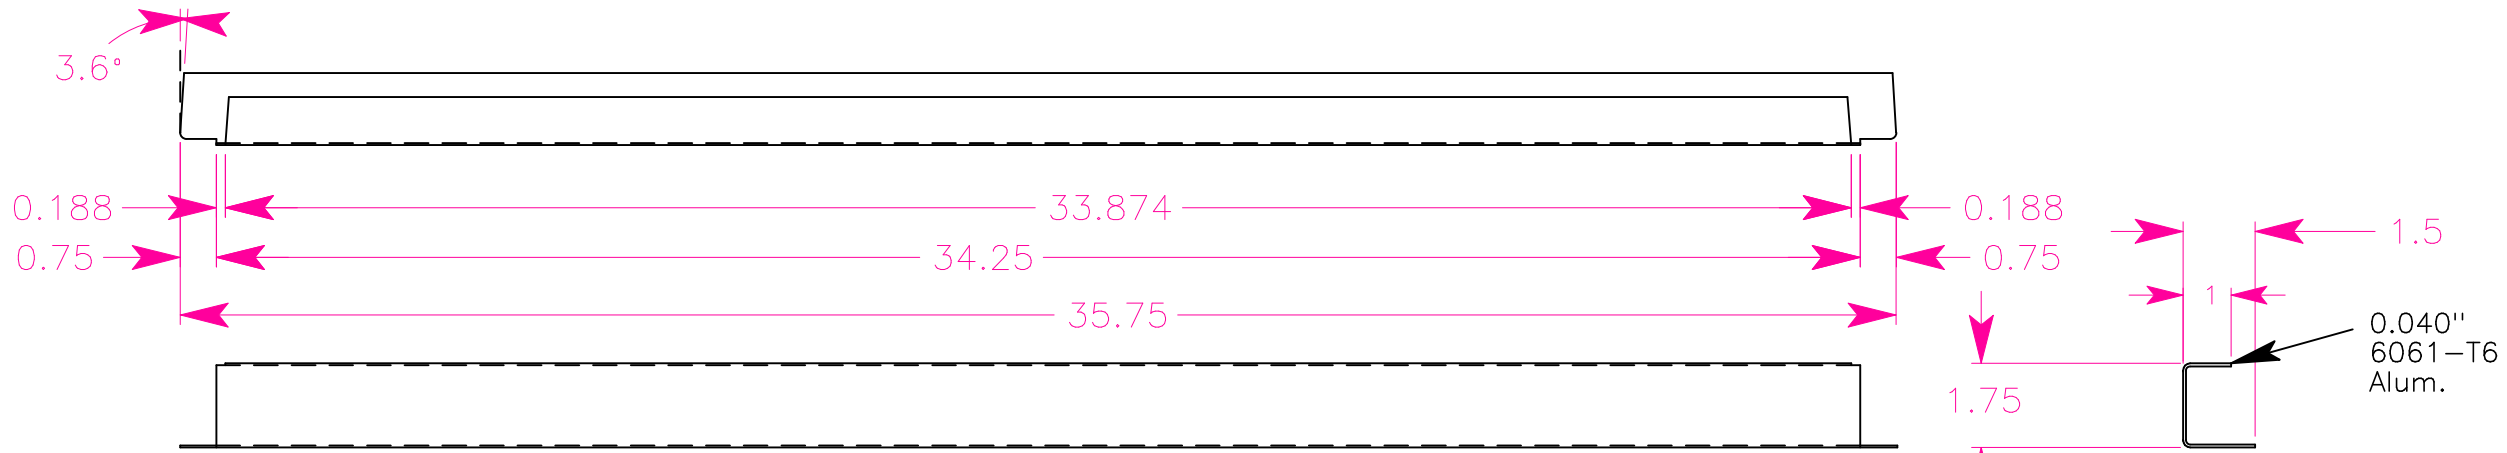

Gas Tank Shield (1)

Panel Lower Cross Channel (1) See Drawing Parts-1 for top and face end gussets. Note: Top gusset goes inside channel.

Panel Parts -2
Dec. 15, 2011