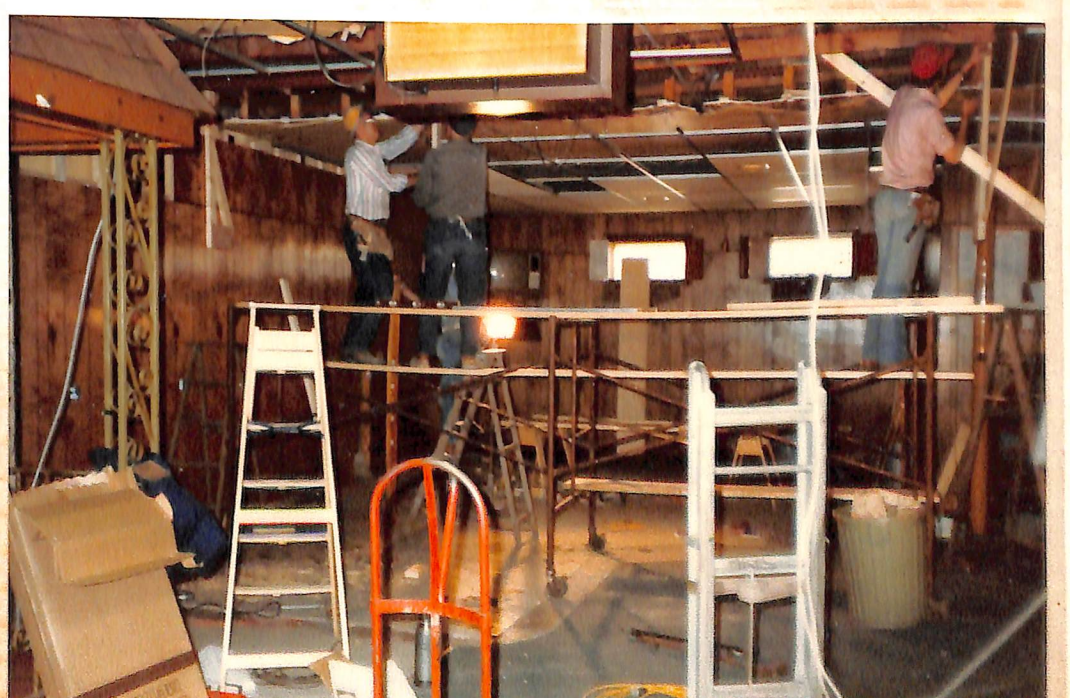

1982 Bar Remodeling  
Don Bright - Commander

Remodeling Committee

Dale Barr

Bob Chord

Burr Enger

Lee Gibson

Ed Maskel

Larry Reader

Before - During and After Photos

MORRIS POST 294 The American Legion

A C

GM  
DRA-MATIC  
DRIVE