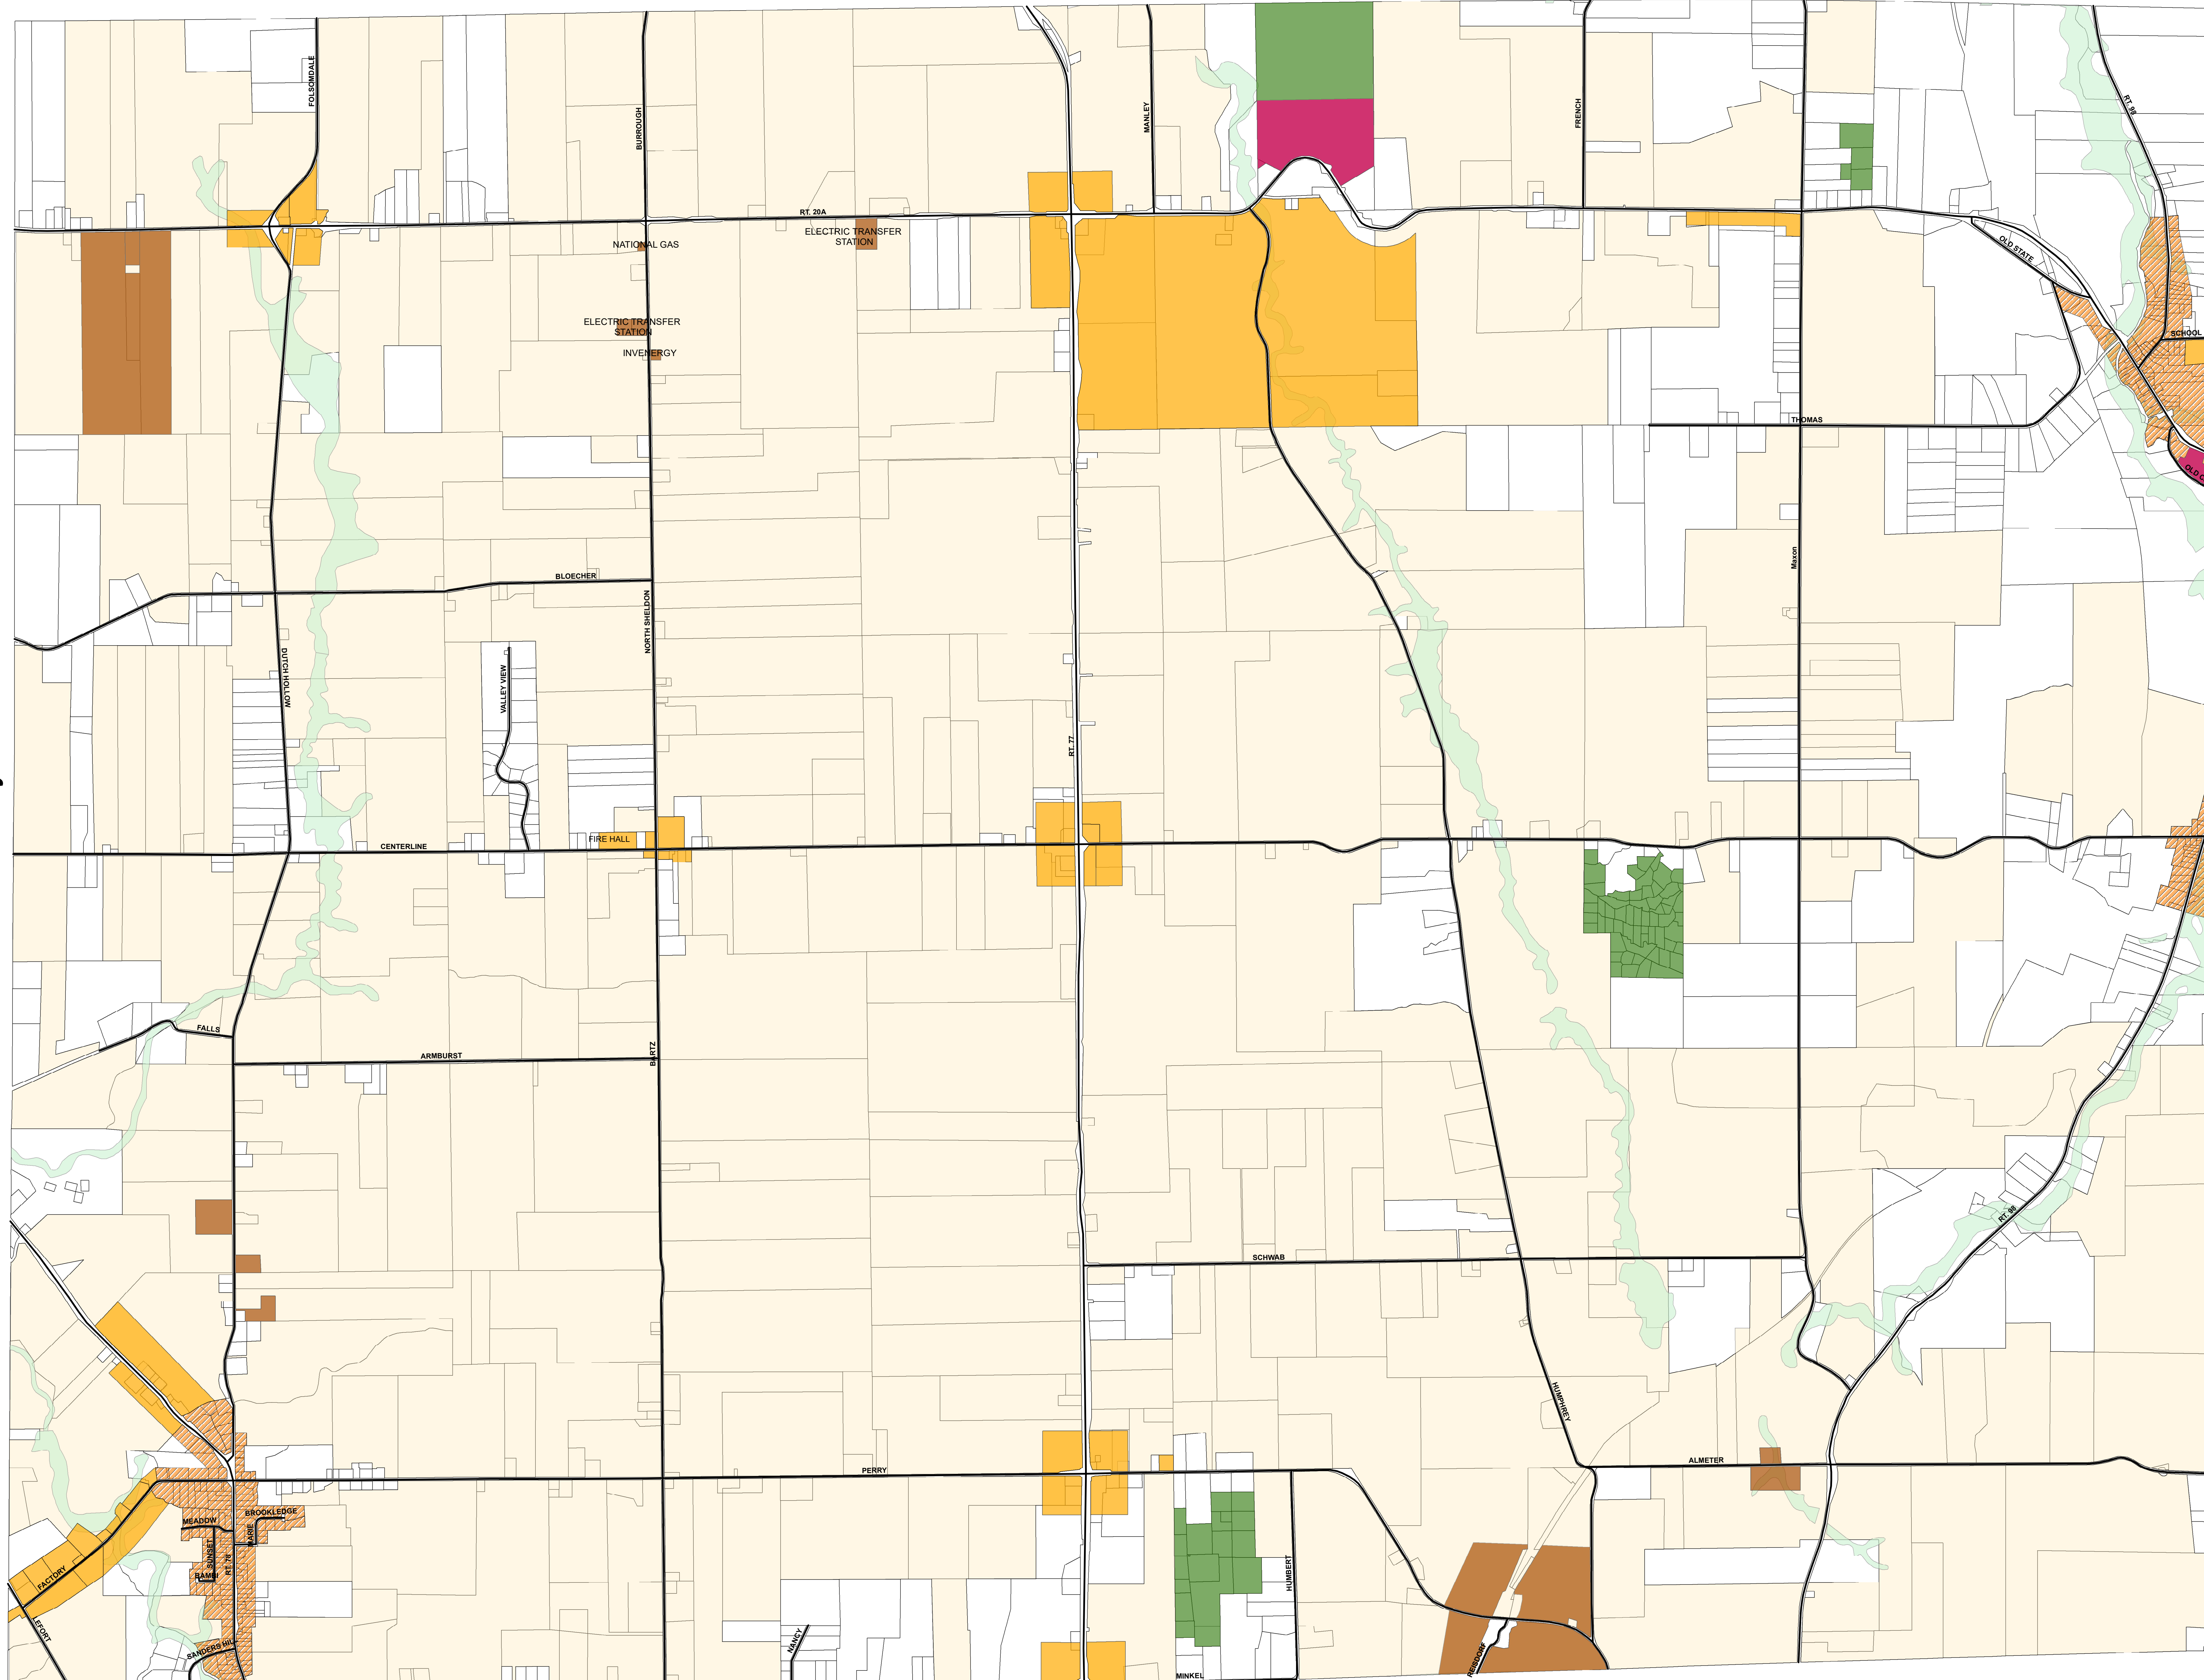

Town of Bennington

Town of Sheldon Zoning Map

Erie County

Town of Orangeville

Mapping Service
Date: 10/15/2019

Town of Java

Legend

- Sheldon Seasonal Use District
- Sheldon Industrial District
- Sheldon Rural Residential District
- Sheldon Business District
- Sheldon Hamlet District
- Sheldon Trailer Park District
- Sheldon Camping Recreational District
- Sheldon Restricted District
- Sheldon Agriculture Districts
- Sheldon Floodzones