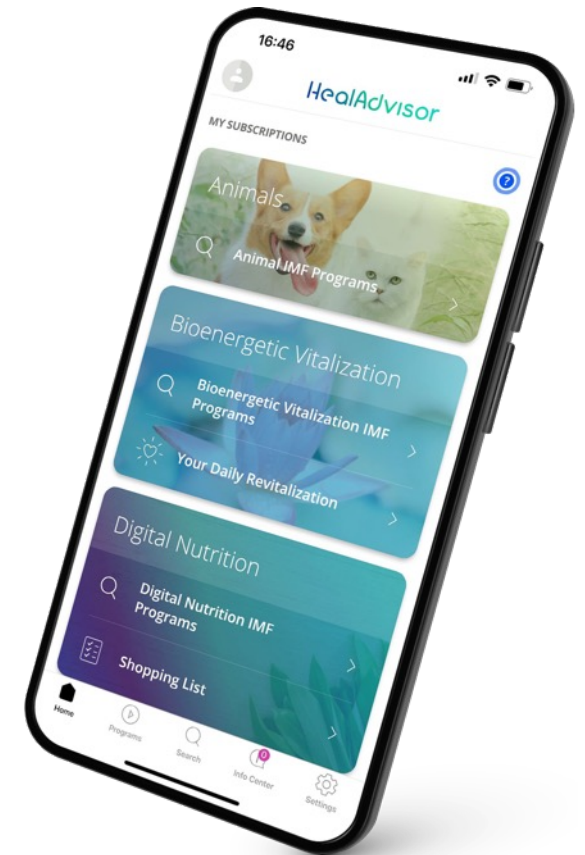

HealAdvisor Animal Module

Multiple Possibilities for Maximum Impact

The HealAdvisor Animal Module empowers you to address what your animal is going through like never before.

With this module, you can:

- Utilize the benefits of 12 Healy IMF programs designed for animals
- Find the right program for your pets anytime, anywhere with the HealAdvisor Animal Search with over 300 unique search terms
- Enjoy up-to-date databases, thanks to the HealAdvisor Cloud
- Explore program recommendations based on the latest knowledge and research from our experts³
- Receive a personalized two-week IMF program schedule to best support your pet's wellbeing