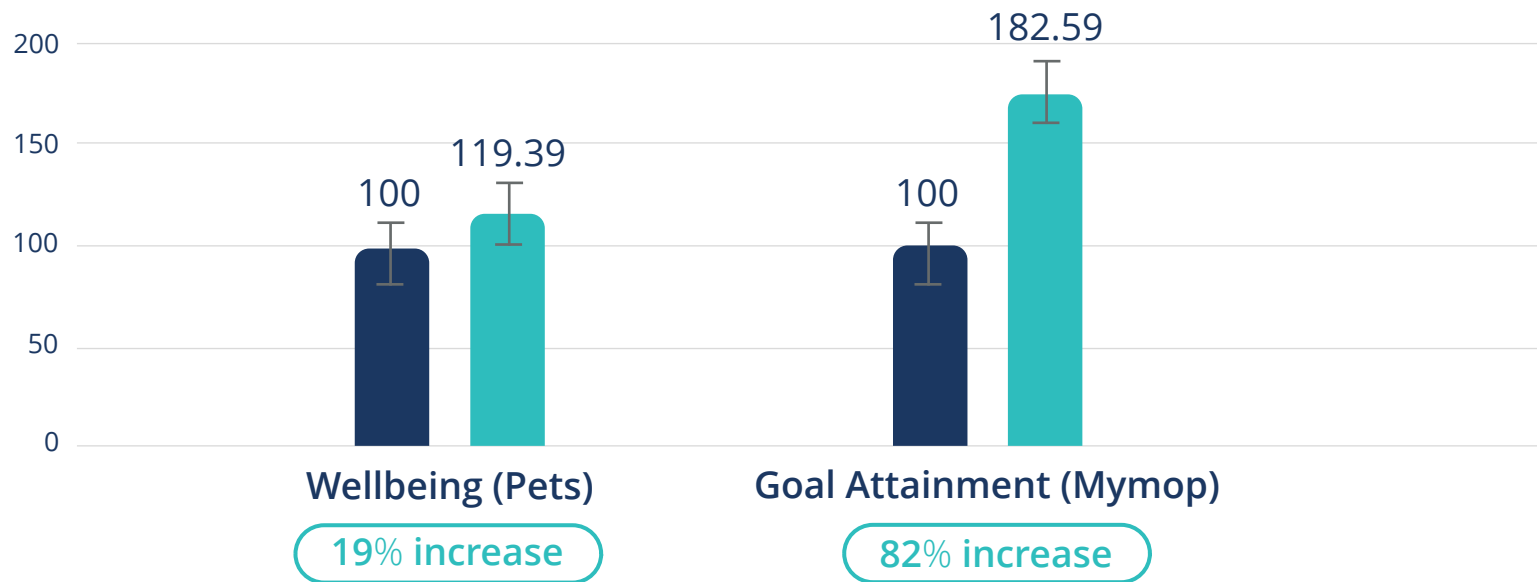

Healy Animal Module Study*

■ Baseline
■ After 14 Days