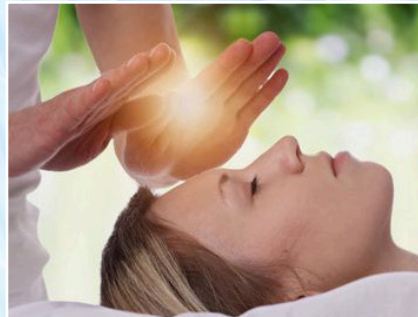

60-minute Reiki Session \$100

Experience total Reiki Healing Energy to balance your chakras, detox your energy fields, and release blockages. Selia Jimenez uses universal energy to help release negativity, easing stress and anxiety, and improving mental health. Reiki is commonly known as spiritually guided life force energy, and is administered by Reiki Practitioner through hands-on and hands-off techniques.