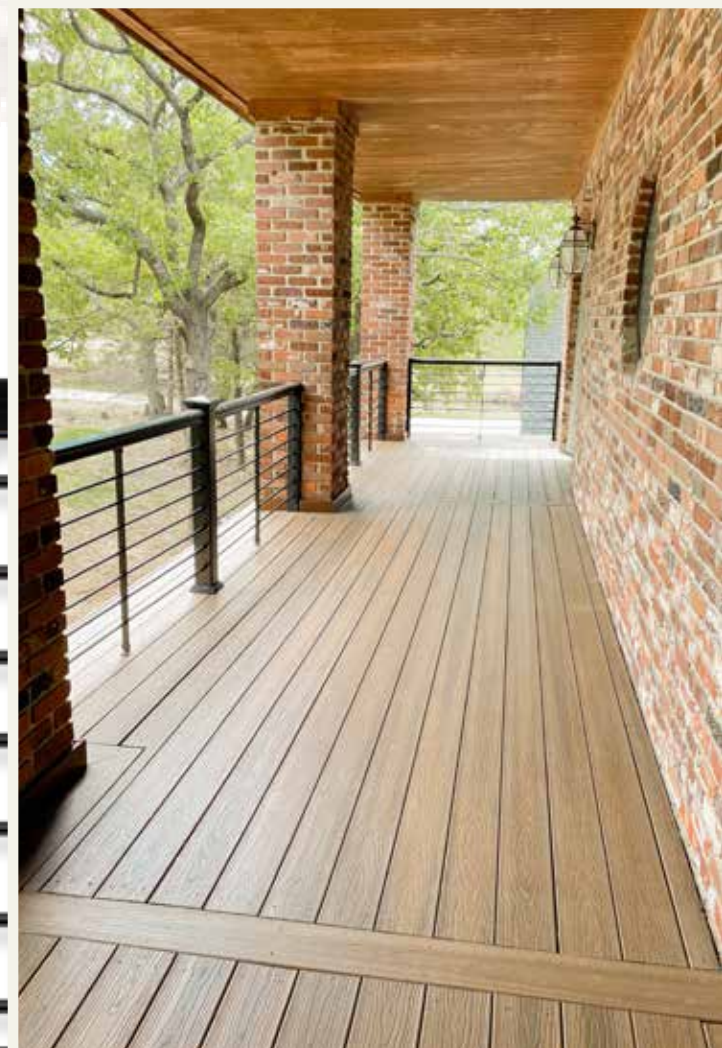

Bar carts make great accent pieces and an even better entertaining accessory.

Modern Farmhouse

Blank Canvas?

No problem.

Grab your two favorite decking and railing combos. For this we will use blonde composite decking and our black CP310 composite railing.