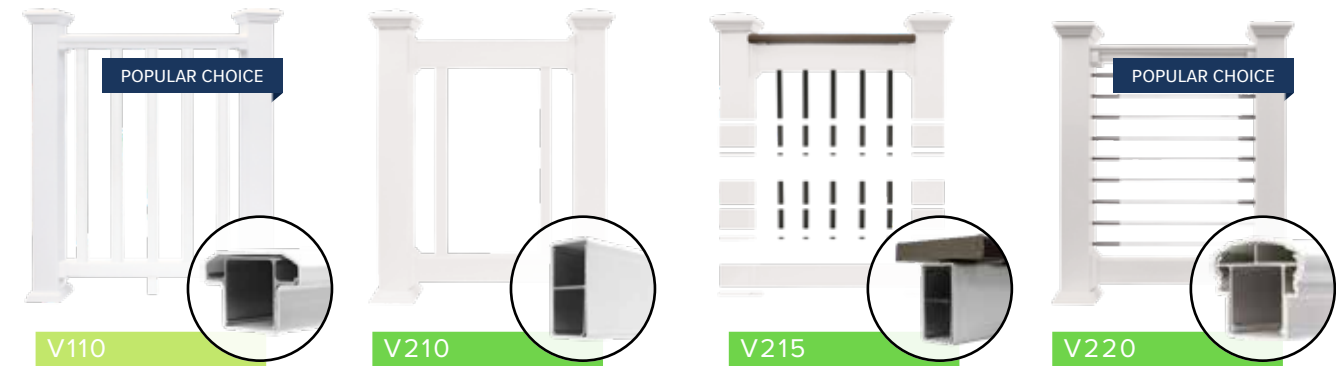

Choose What's Right for You!

A perfect blend of design versatility, precision craftsmanship, and the highest safety standards has led our Fairway Railing Collection to be a top choice in deck and porch railings for more than 20 years. Choose from our range of technologies, colors, and infill styles to add the perfect finishing touch to your outdoor space.

ALUMINUM RAILING

FAIRWAY RAILING

ALUMINUM

With two rail styles to choose from, our aluminum railing options are engineered for design flexibility and easy installation. Powder coated for increased durability in the most extreme weather conditions and constructed with our proprietary noise-reducing technology – you get a long-lasting, low maintenance railing system in the exact style you love.

STEEL RAILING

FAIRWAY RAILING

STEEL

Our steel railing is strong, durable, and low maintenance. Not only does the sleek profile look great with nearly any design style, its powder coated finish ensures a long life standing up to even the harshest weather conditions. Pre-welded, fully assembled panels ensure a fast and simple installation every time.

COMPOSITE RAILING

FAIRWAY RAILING

COMPOSITE

Engineered for durability, strength, and a low maintenance life, our composite railing pairs classic style with infill options that add a modern touch. Designed to withstand extreme weather conditions in any climate, you get the look and feel of real wood without the worry of refinishing, twisting, rotting, or splintering.

VINYL/PVC RAILING

FAIRWAY RAILING

VINYL/PVC