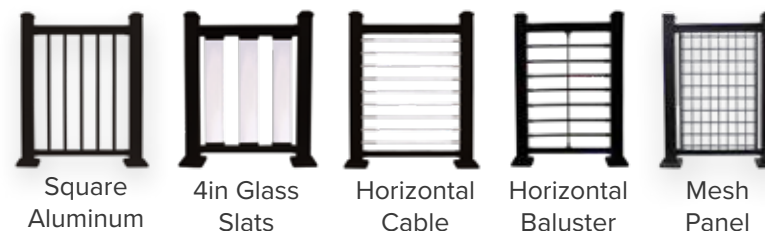

Infill Options Available