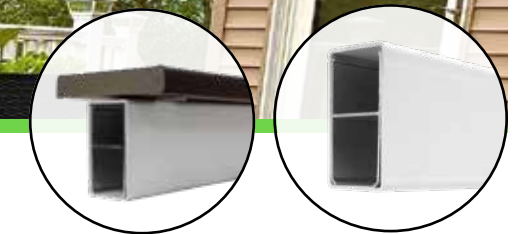

VINYL RAILING

FAIRWAY RAILING
VINYL/PVC

Vinyl Railing

Classic Look. Dependable Strength.

Affordable, durable, and easy to work with, our vinyl railing features an aluminum core and proprietary noise-reduction technology throughout the top and bottom rails. Several styles ranging from classic to modern offer a wide variety of low-maintenance options that are built to last.

Railing Colors Available

Infill Options Available

ADDITIONAL FEATURES

INCREASED STRENGTH

Reinforced with an aluminum core for added strength and stability

V110 Vinyl Railing

Contemporary Design. Exceptional Performance.

The timeless design of our V110 vinyl railing is dependable for any application. Available in three colors and four infill choices for a strong, custom, and budget-friendly option.

LEARN MORE

V210 Vinyl Railing

Limitless Style. Endless Applications.

For a modern style, our V210 vinyl railing features lasting strength and smooth lines. Choose from three classic colors and five infill options to complete your design.

LEARN MORE

V220 Vinyl Railing

Inviting Detail. Lasting Value.

Diverse in its design, our V220 vinyl railing accommodates nearly any style. Available in three classic colors and six infill options, you have the flexibility to create the exact outdoor space you want.

LEARN MORE