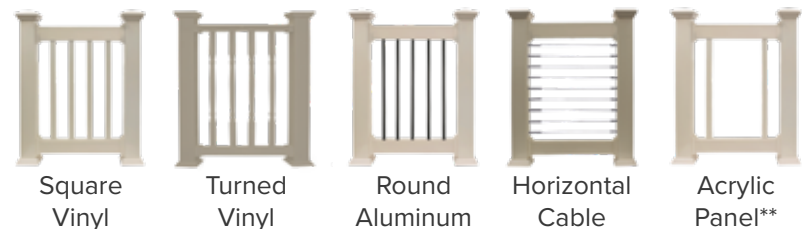

Infill Options Available

ADDITIONAL FEATURES

INCREASED STRENGTH

Reinforced with an aluminum core for added strength and stability