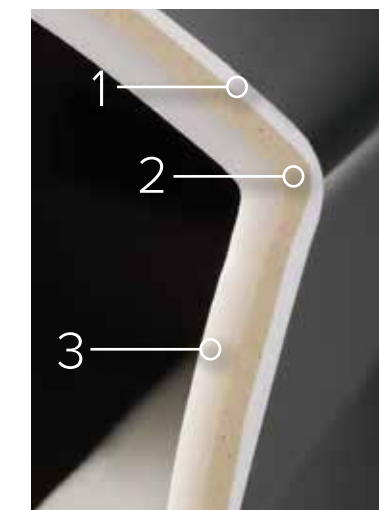

OUTER LAYER

is made from durable cap stock for an attractive look that is weather resistant and low maintenance.

MIDDLE LAYER

is an innovative composite wood and foam core that adds stiffness.

INTERIOR LAYER

is formulated for impact resistance, offering a protective and sturdy base.