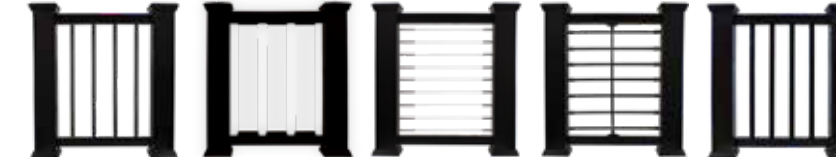

FAIRWAY RAILING **COMPOSITE**

CP310 Composite Railing

Natural Charm. Superior Strength.

A more traditional style railing, our CP310 composite railing features a larger profile, a two-piece top rail that's ideal for in-rail LED lighting, and is available in two colors with five modern infill options.

Railing Colors Available

Infill Options Available

Round Aluminum 4in Glass Slats Horizontal Cable Horizontal Baluster Square Composite

ADDITIONAL FEATURES

CP315 TOP RAIL

Easily convert top rail into a drink rail with a simple bracket addition.