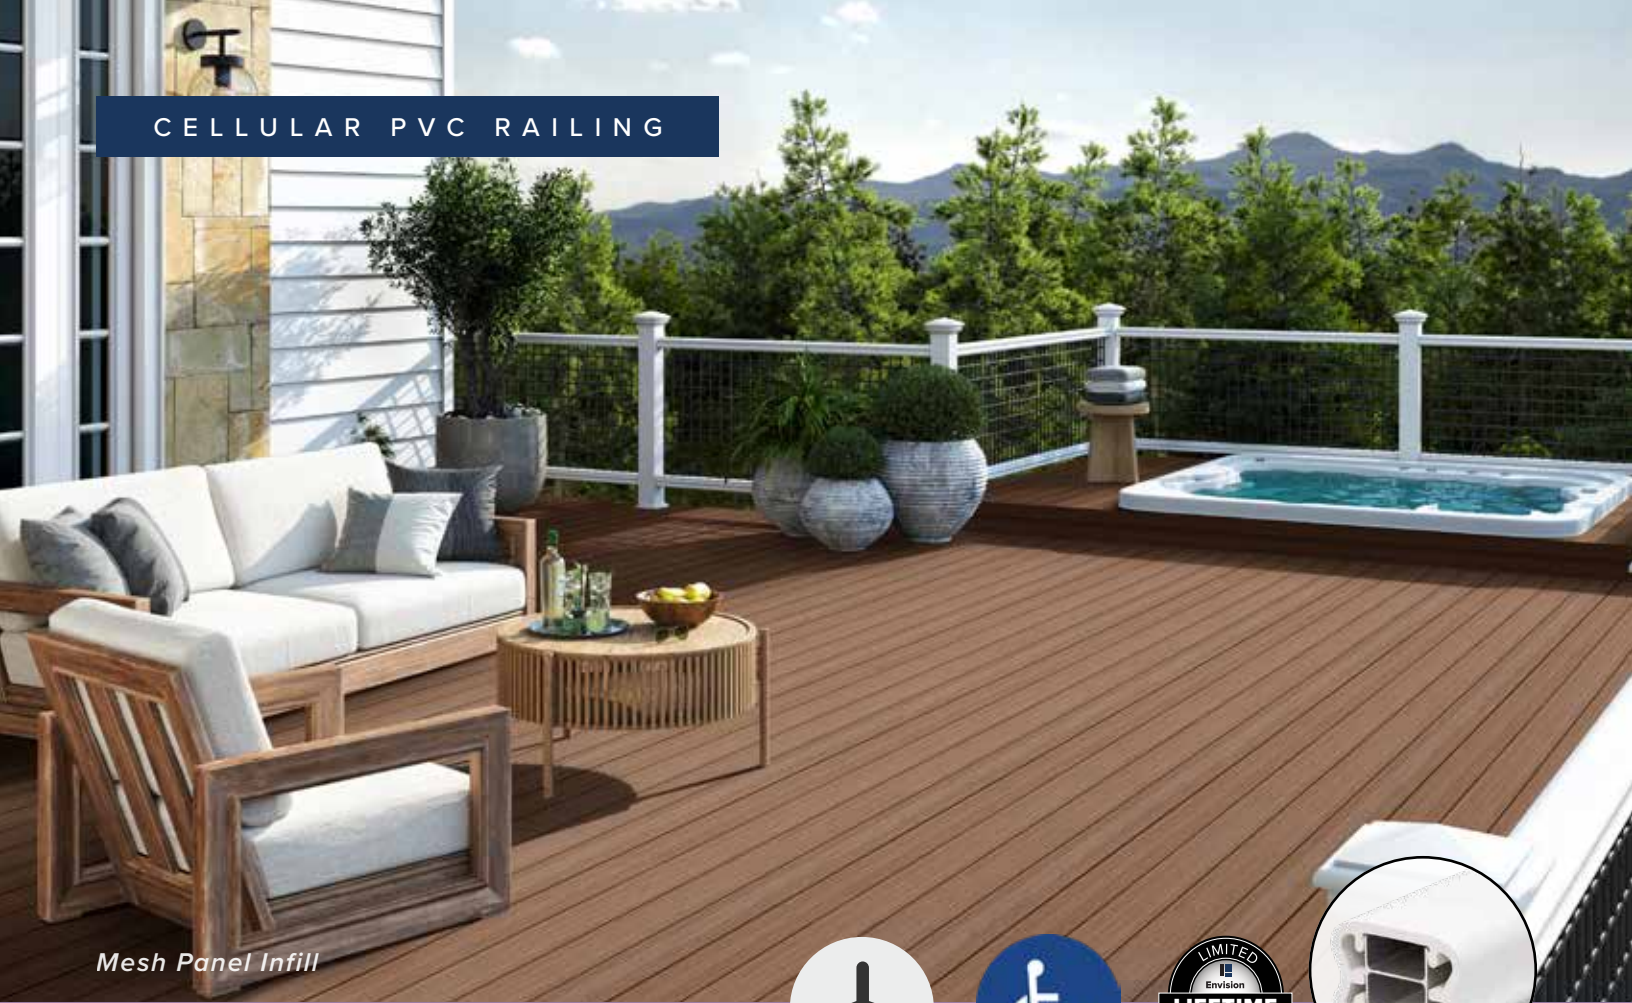

Square Balusters

CELLULAR PVC RAILING

Mesh Panel Infill

FAIRWAY RAILING

VINYL/PVC

P310 Cellular PVC Railing

Custom Finishes. Lasting Durability.

Our P310 cellular PVC railing can be customized to match your vision. Available in a matte white finish that can be painted, pair the two-piece top rail, ideal for in-rail LED lighting, with one of six infill options.