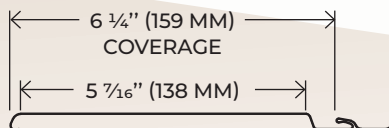

GALANTA®

HIDDEN FASTENER INTERLOCKING STEEL SIDING

ENVIRONMENT-FRIENDLY.
THIS PRODUCT IS
ENTIRELY RECYCLABLE.

Head Office

1418 Michael Street
Ottawa, ON, Canada K1B 3R2
Tel.: 613-746-3206

Toll Free: 1-800-267-0860

Fax: 613-746-0445

info@idealroofing.ca

Toronto Manufacturing Facility

223 Corporation Drive
Brampton, ON, Canada L6S 6G5
Tel.: 905-792-4354

Toll Free: 1-877-792-4354

Fax: 905-792-7740

Moncton Manufacturing Facility

650 Frenette Avenue
Moncton, NB, Canada E1H 2S7
Tel.: 506-857-3888

Toll Free: 1-833-753-0051

Fax: 506-857-8823

Quebec Regional Office

5240 Wilfrid-Hamel Boulevard
Québec, QC, Canada G2E 2G9
Tel.: 418-874-0010

Toll Free: 1-888-313-0010

Fax: 418-874-0011

www.idealroofing.com

LIGHTWEIGHT AND RECYCLABLE

Ideal Roofing's **Galanta®** hidden fastener interlocking steel siding is designed to protect your home or business against harsh weather while enhancing curb appeal and adding to the value of your property.

Manufactured in panels covering 6 ¼ in. by 12 ft, packaged in boxes of 8 (50 sq ft per box), **Galanta®** steel siding is available in a shaded wood grain, regular wood grains and solid colors for vertical or horizontal installation. They blend in harmony with other exterior wall materials such as stone, brick, concrete or glass for a modern or traditional style.

With its concealed and perforated fastening strip, this hidden fastener siding is easy to install and notched at the ends to allow end-to-end overlapping. Our **Galanta®** steel siding is also embossed with an attractive wood grain pattern that makes the flat part of the panel more rigid and prevents oil canning.